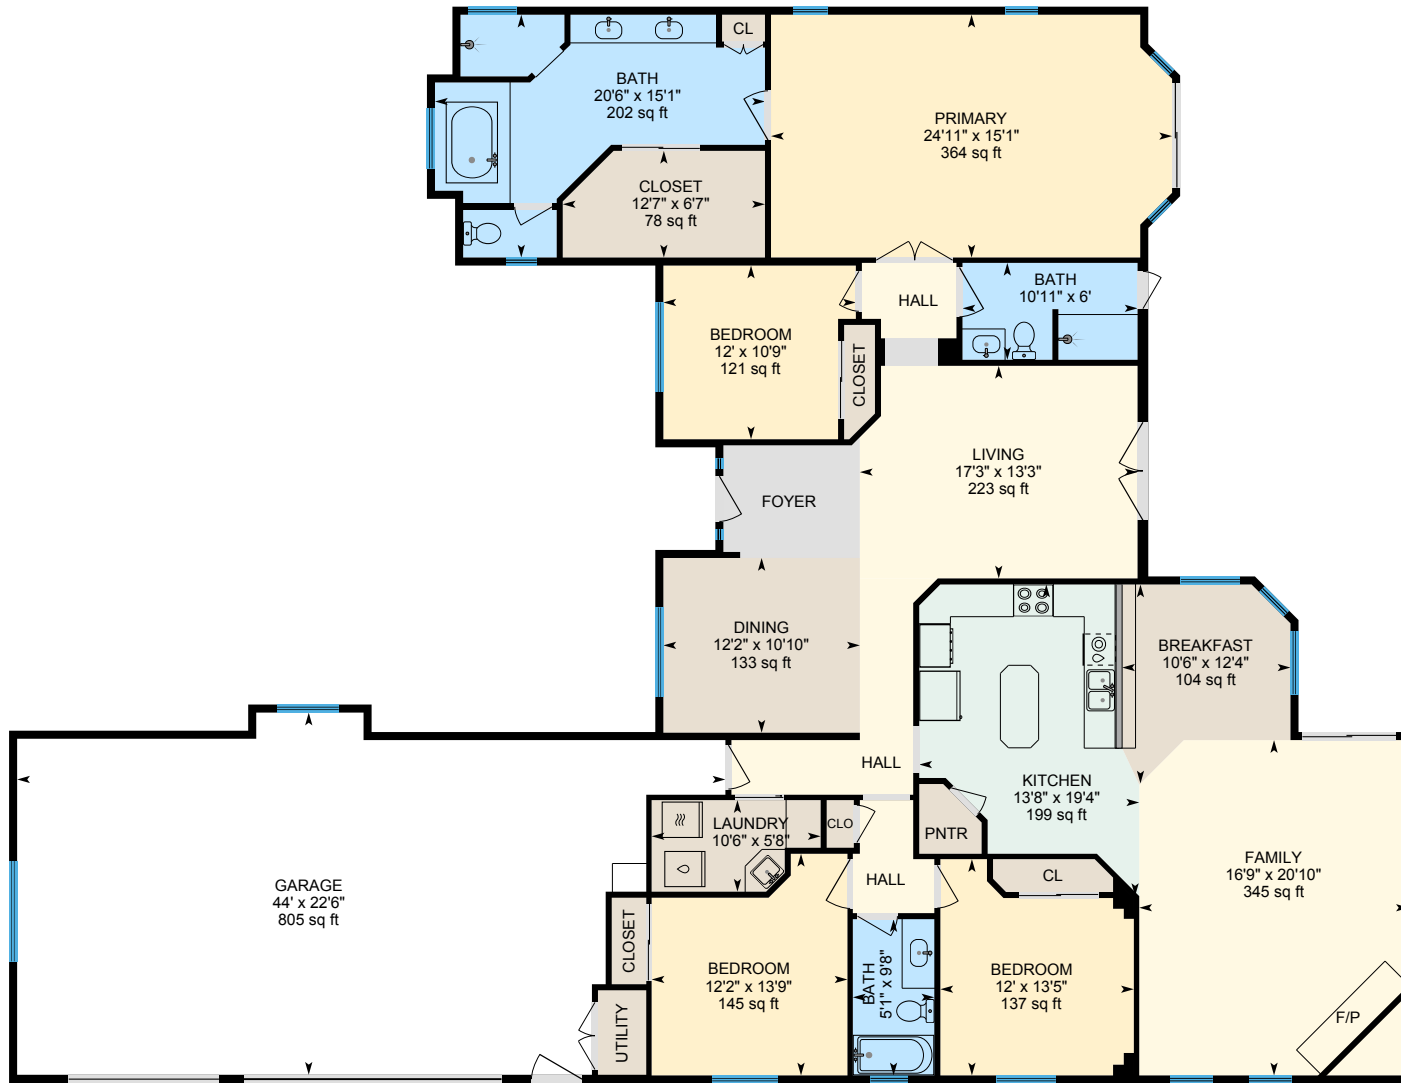

9906 Country Oak Ct, Oakdale, CA

Main Floor Finished Area 2735.73 sq ft
Unfinished Area 855.15 sq ft

PREPARED: 2024/06/04