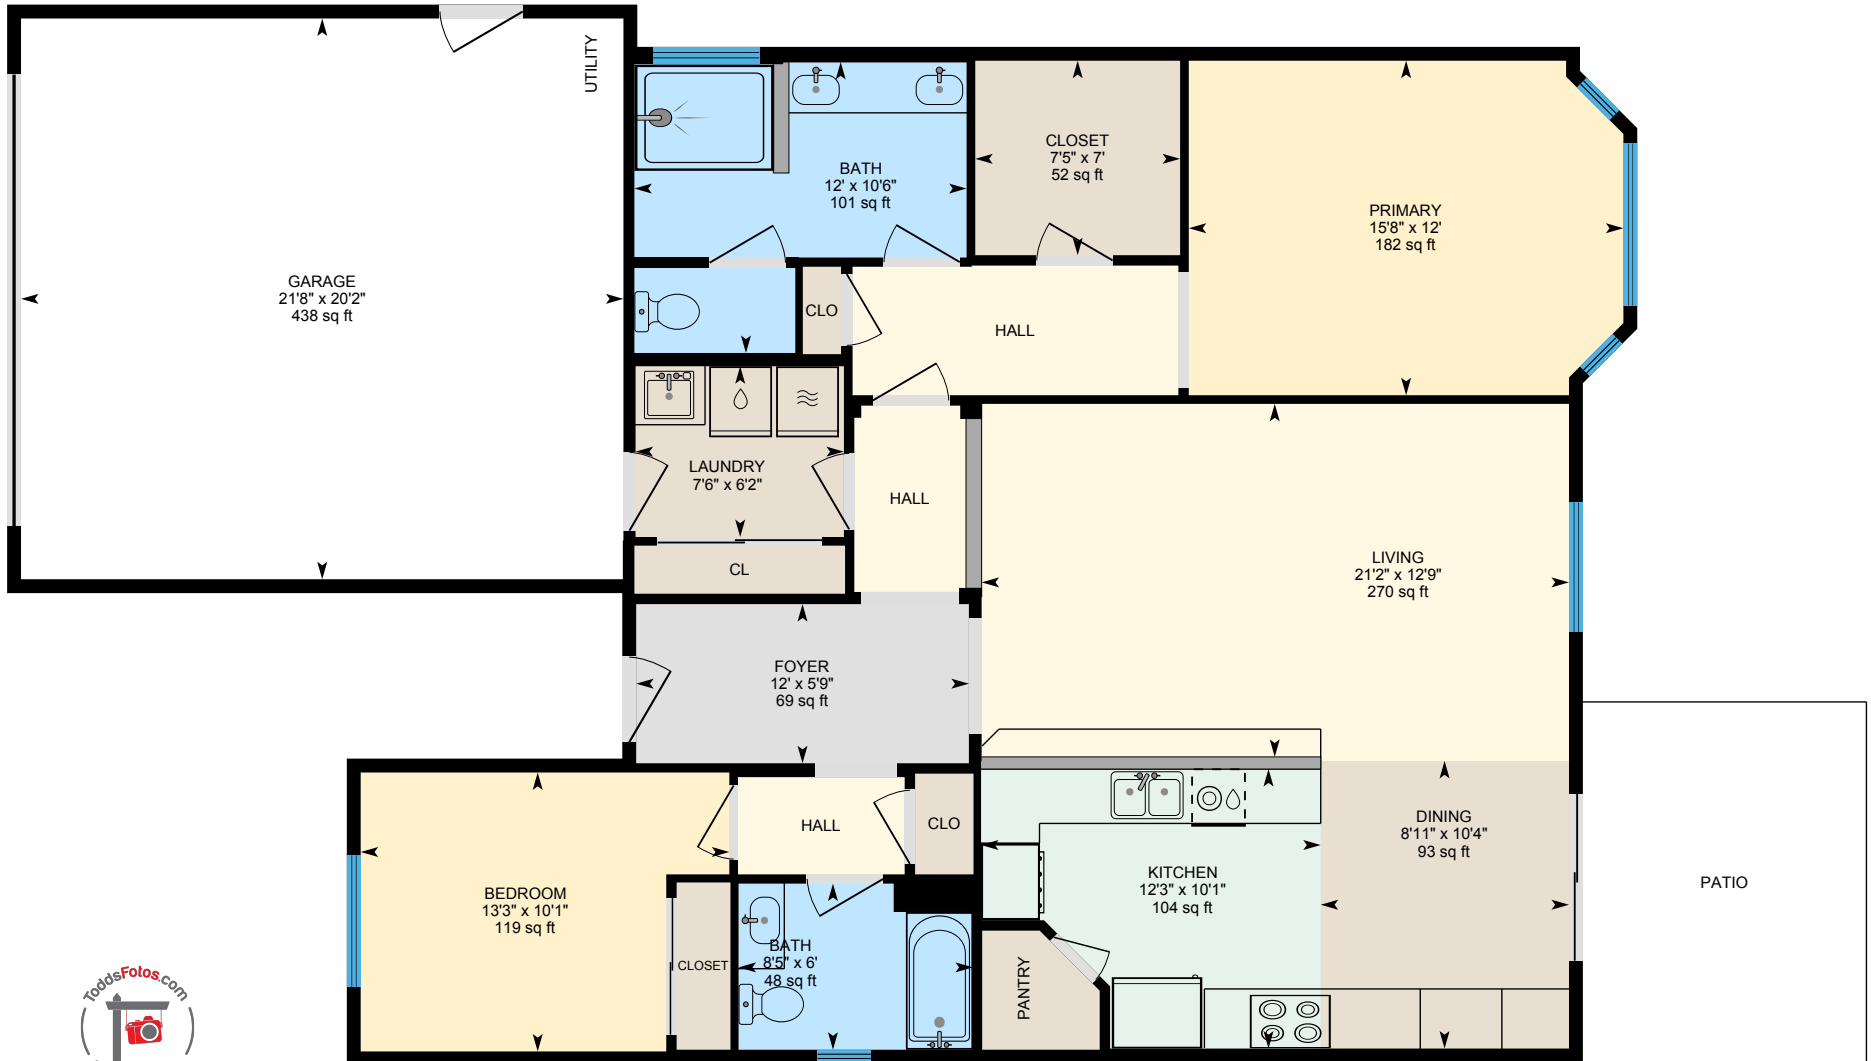

1535 Maple Valley St, Manteca, CA

Main Floor Finished Area 1390.41 sq ft
Unfinished Area 470.96 sq ft

PREPARED: 2024/05/16

White regions are excluded from total floor area in iGUIDE floor plans. All room dimensions and floor areas must be considered approximate and are subject to independent verification.