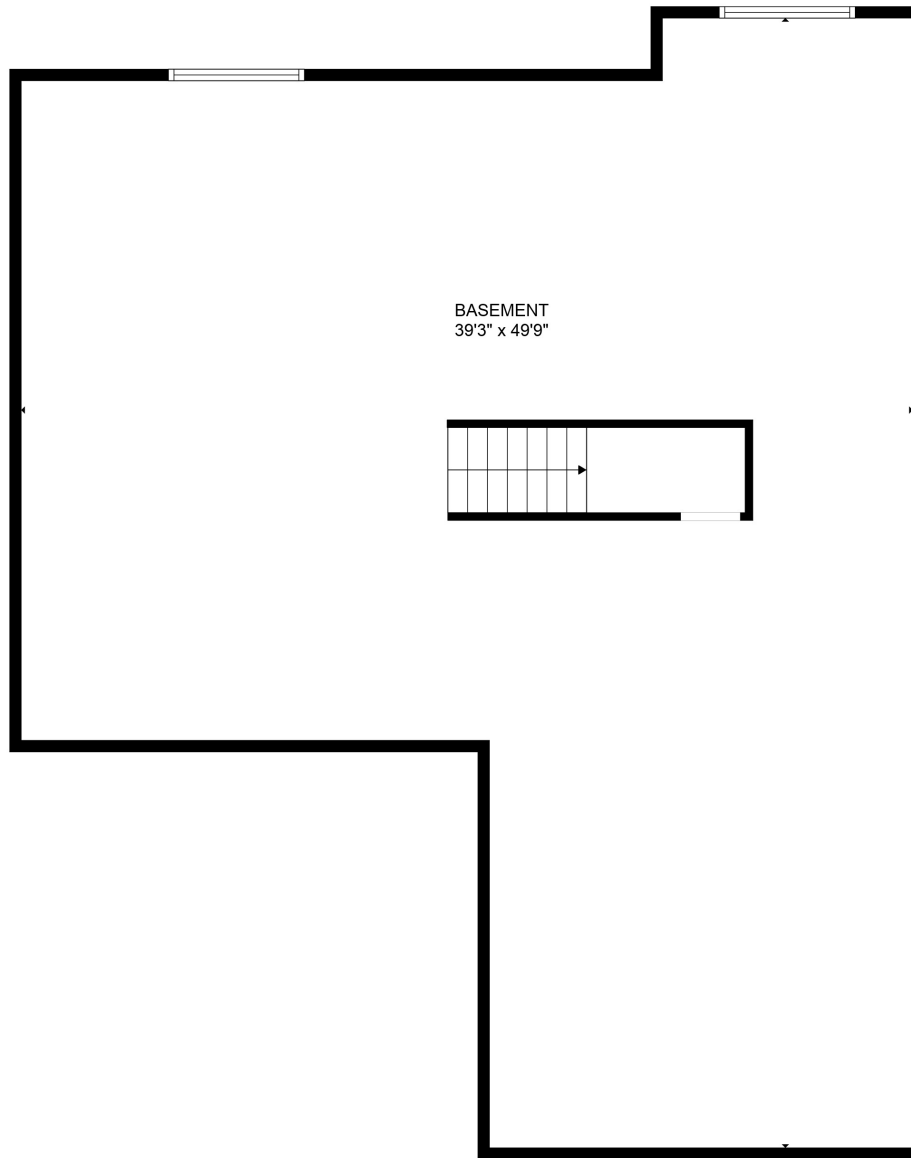

Total scanned area: 6099 sq. ft

SIZES AND DIMENSIONS ARE APPROXIMATE, ACTUAL MAY VARY.

Total scanned area: 6099 sq. ft

SIZES AND DIMENSIONS ARE APPROXIMATE, ACTUAL MAY VARY.

Total scanned area: 6099 sq. ft

SIZES AND DIMENSIONS ARE APPROXIMATE, ACTUAL MAY VARY.

BASEMENT  
39'3" x 49'9"

Total scanned area: 6099 sq. ft

SIZES AND DIMENSIONS ARE APPROXIMATE, ACTUAL MAY VARY.