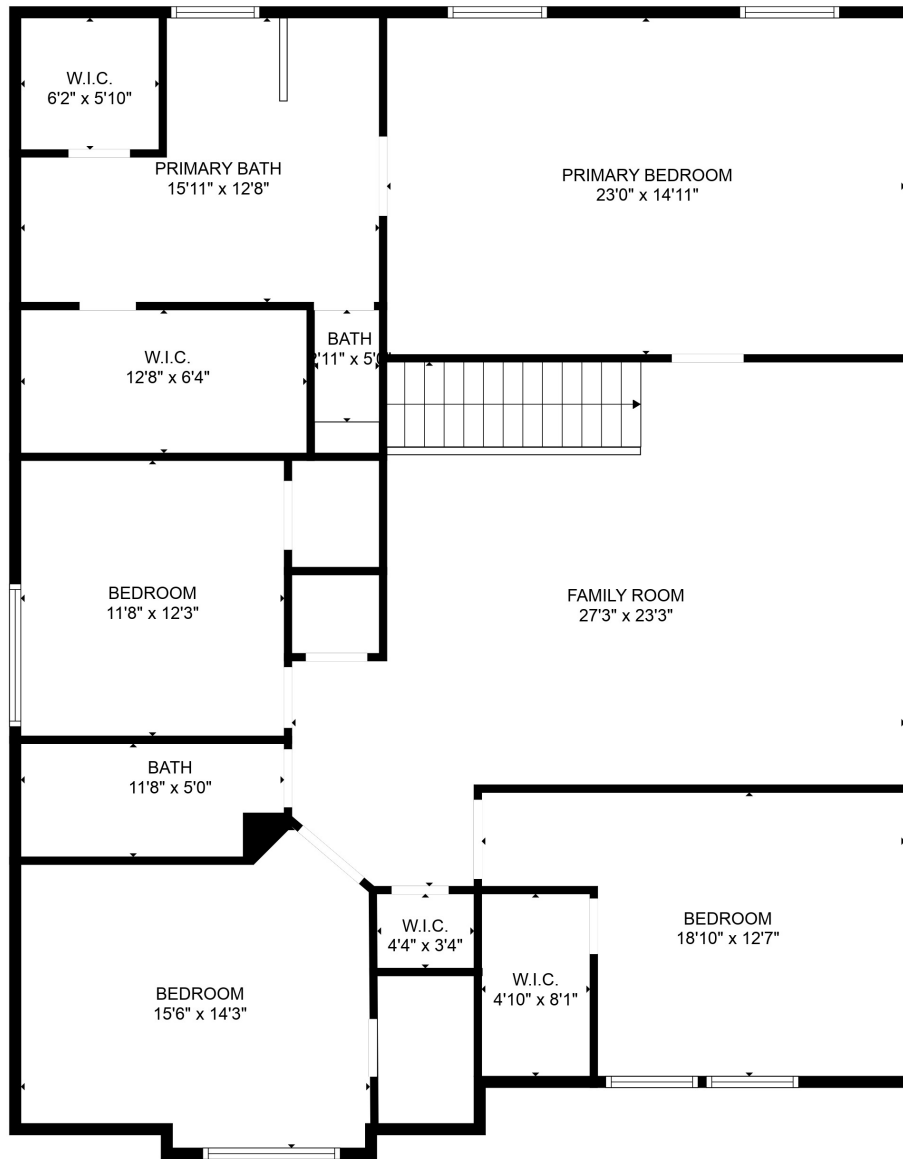

Total scanned area: 6099 sq. ft

SIZES AND DIMENSIONS ARE APPROXIMATE, ACTUAL MAY VARY.

Total scanned area: 6099 sq. ft

SIZES AND DIMENSIONS ARE APPROXIMATE, ACTUAL MAY VARY.

Total scanned area: 6099 sq. ft

SIZES AND DIMENSIONS ARE APPROXIMATE, ACTUAL MAY VARY.

BASEMENT  
39'3" x 49'9"

Total scanned area: 6099 sq. ft

SIZES AND DIMENSIONS ARE APPROXIMATE, ACTUAL MAY VARY.