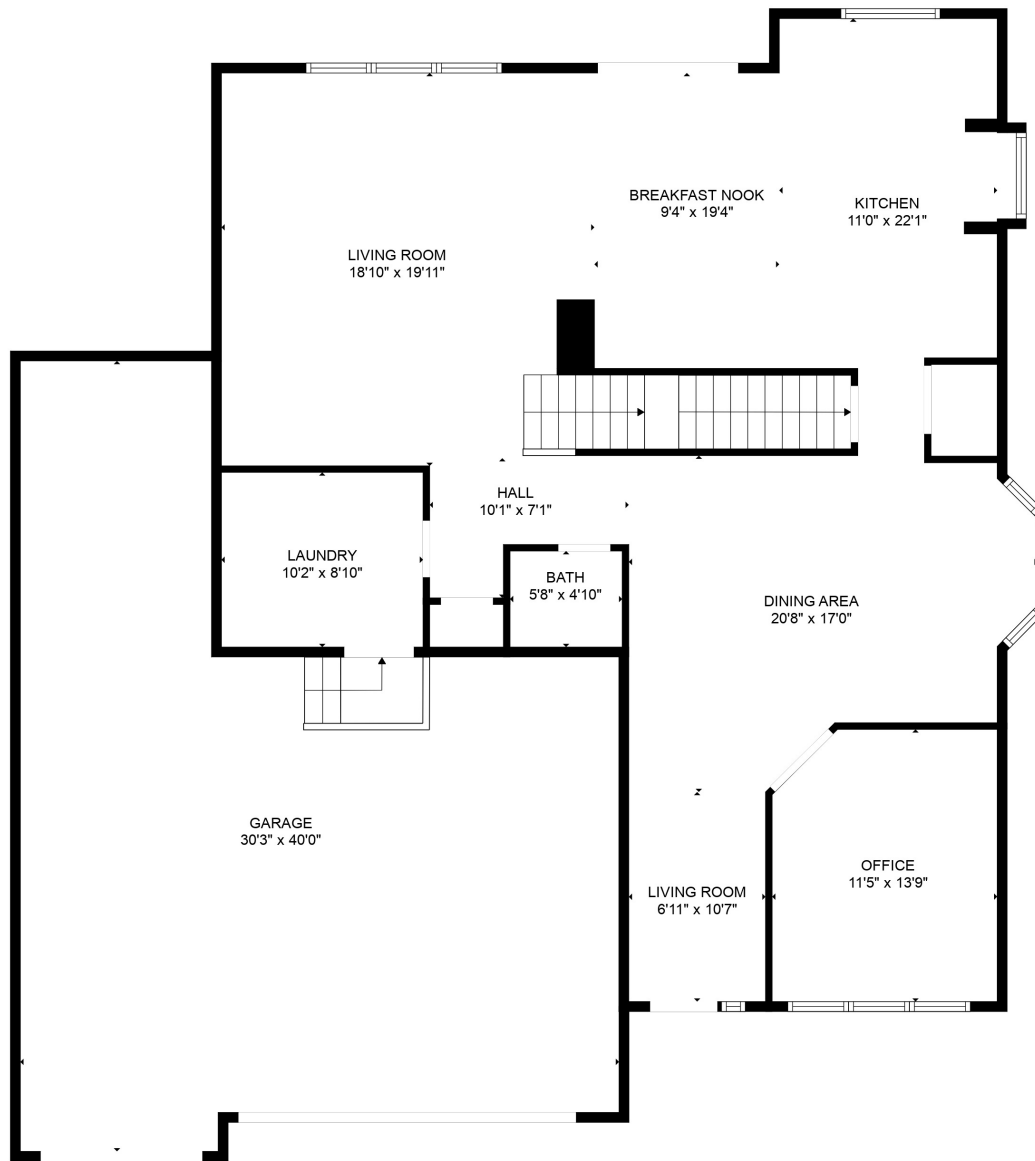

Total scanned area: 6099 sq. ft

SIZES AND DIMENSIONS ARE APPROXIMATE, ACTUAL MAY VARY.

Total scanned area: 6099 sq. ft

SIZES AND DIMENSIONS ARE APPROXIMATE, ACTUAL MAY VARY.

Total scanned area: 6099 sq. ft

SIZES AND DIMENSIONS ARE APPROXIMATE, ACTUAL MAY VARY.

BASEMENT  
39'3" x 49'9"

Total scanned area: 6099 sq. ft

SIZES AND DIMENSIONS ARE APPROXIMATE, ACTUAL MAY VARY.