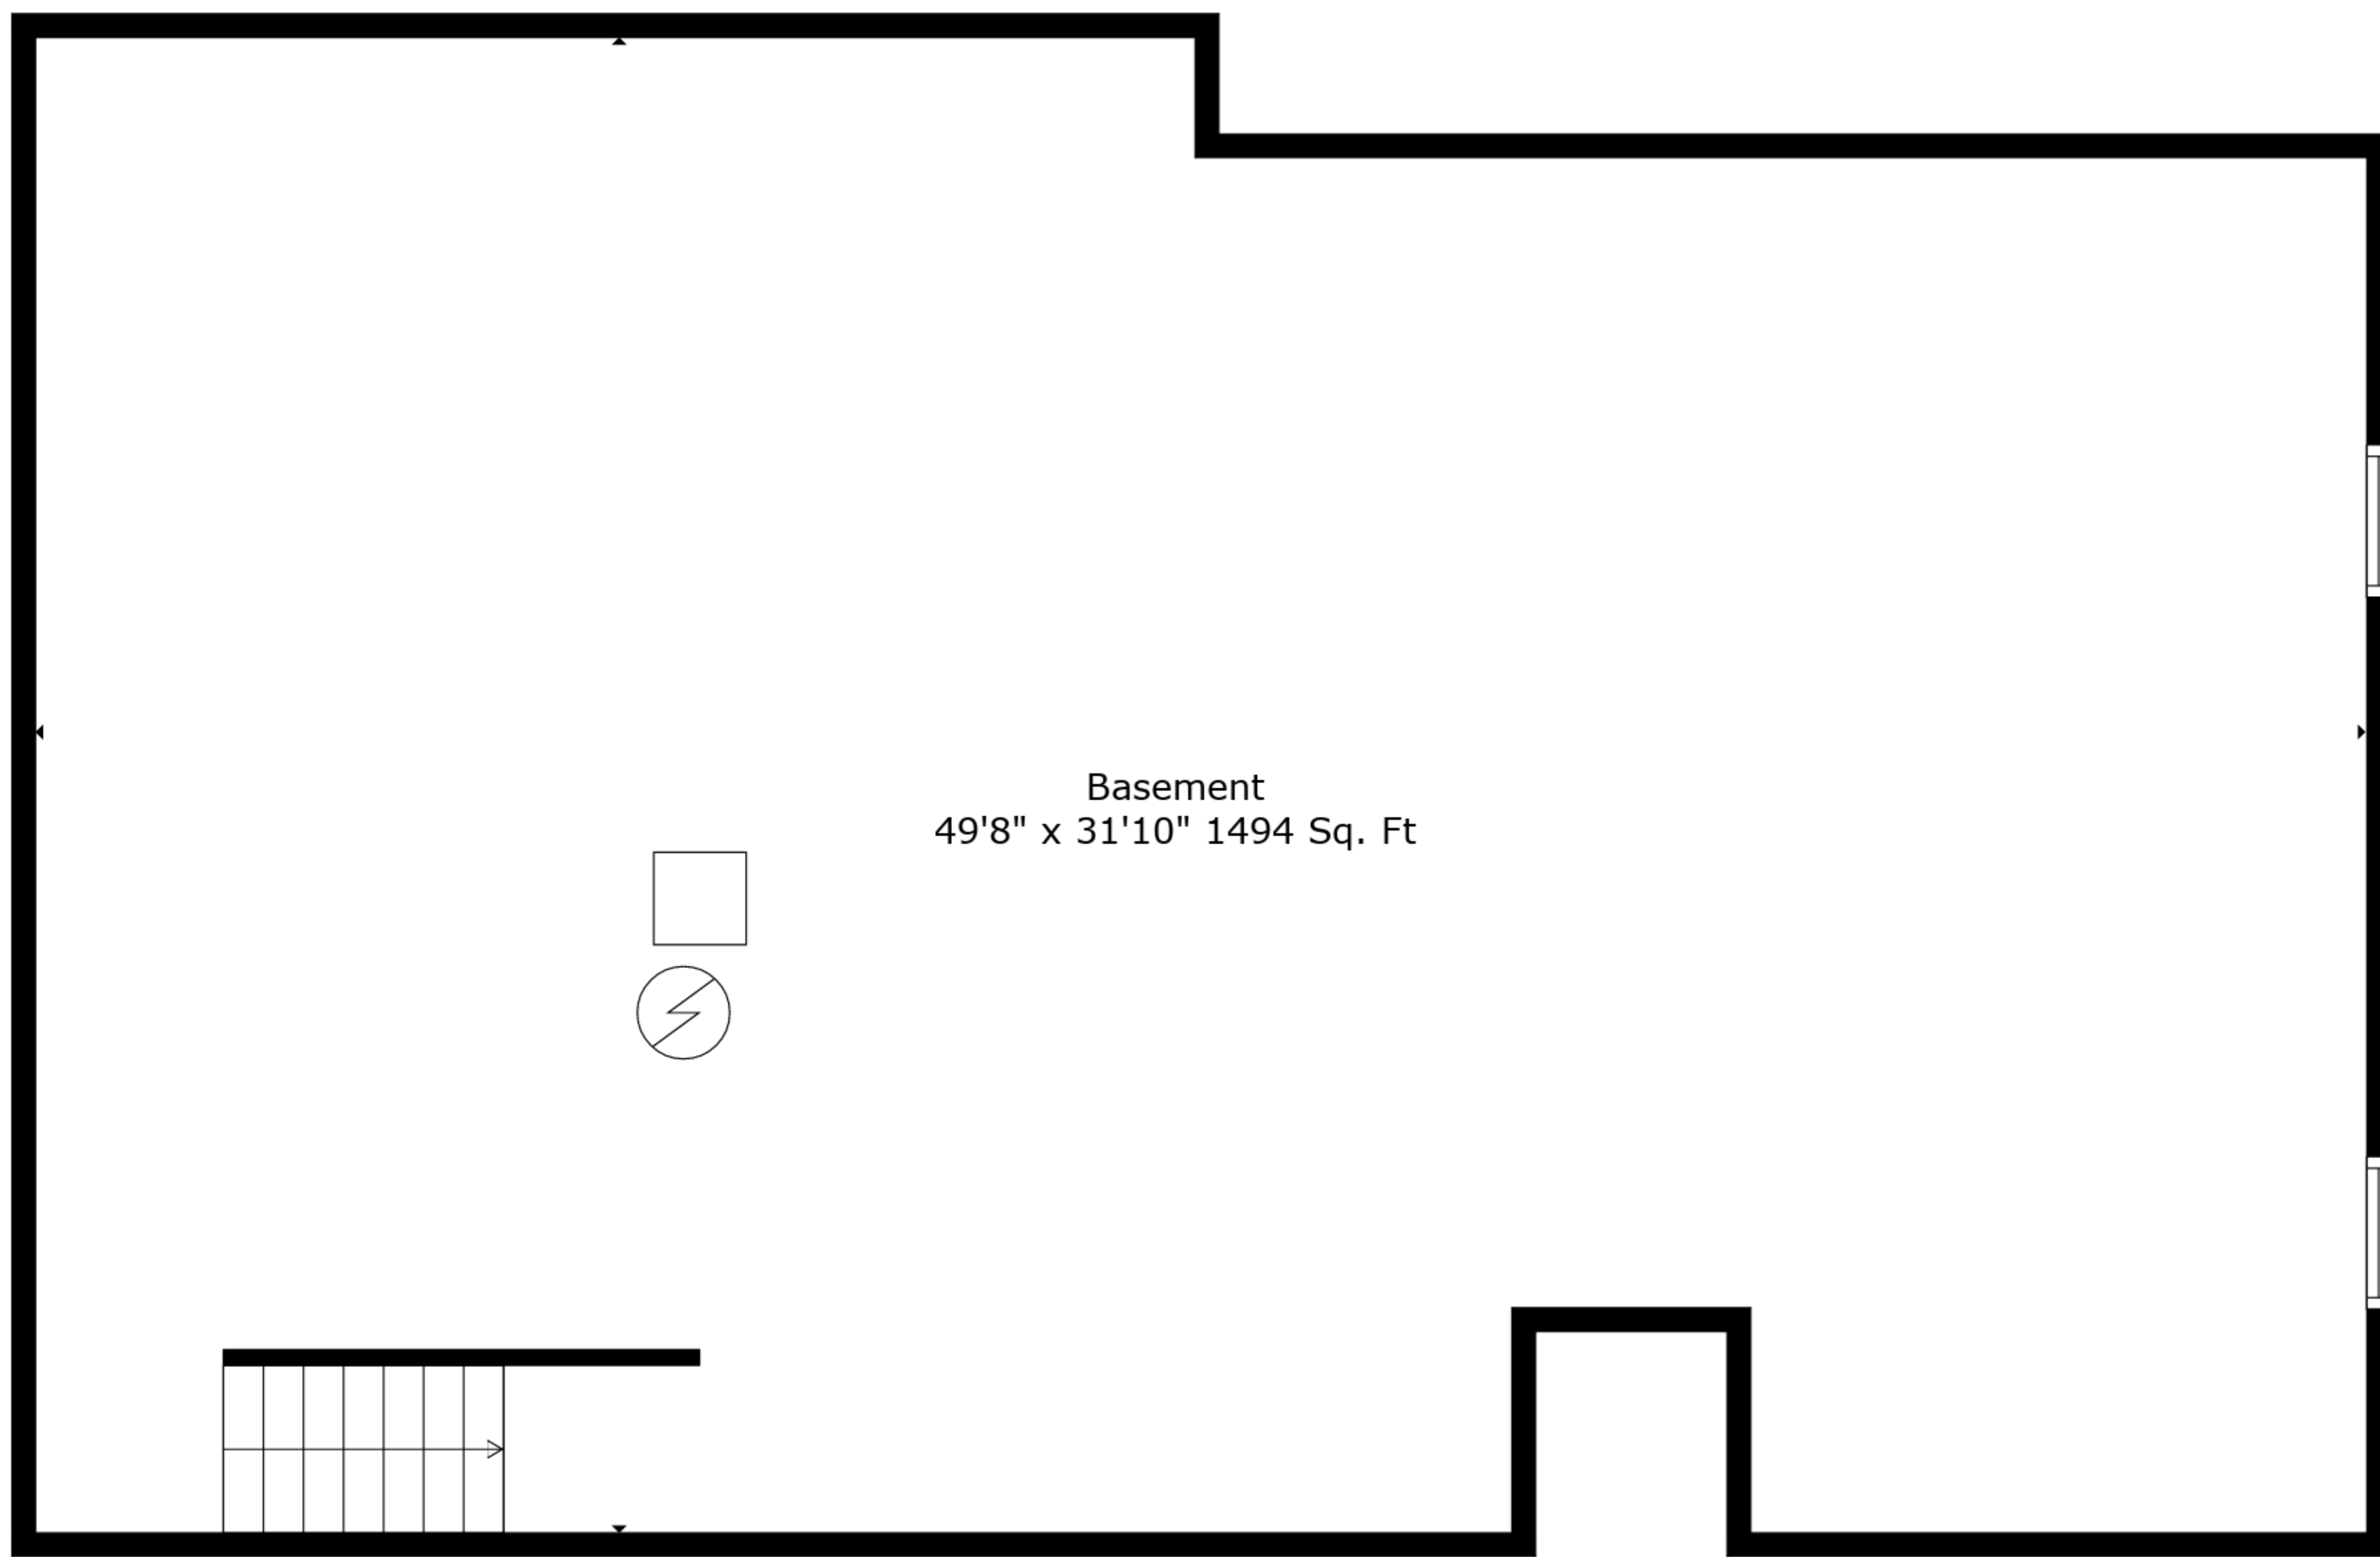

Basement  
49'8" x 31'10" 1494 Sq. Ft

**TOTAL: 1583 sq. ft**  
BELOW GROUND: 0 sq. ft, FLOOR 2: 1583 sq. ft  
EXCLUDED AREAS: BASEMENT: 1494 sq. ft, GARAGE: 403 sq. ft, FIREPLACE: 10 sq. ft

Measurements Are Deemed Highly Reliable But Not Guaranteed.

**TOTAL: 1583 sq. ft**

BELOW GROUND: 0 sq. ft, FLOOR 2: 1583 sq. ft

EXCLUDED AREAS: BASEMENT: 1494 sq. ft, GARAGE: 403 sq. ft, FIREPLACE: 10 sq. ft

Measurements Are Deemed Highly Reliable But Not Guaranteed.

Floor 1

Floor 2

**TOTAL: 1583 sq. ft**  
 BELOW GROUND: 0 sq. ft, FLOOR 2: 1583 sq. ft  
 EXCLUDED AREAS: BASEMENT: 1494 sq. ft, GARAGE: 403 sq. ft, FIREPLACE: 10 sq. ft

Measurements Are Deemed Highly Reliable But Not Guaranteed.