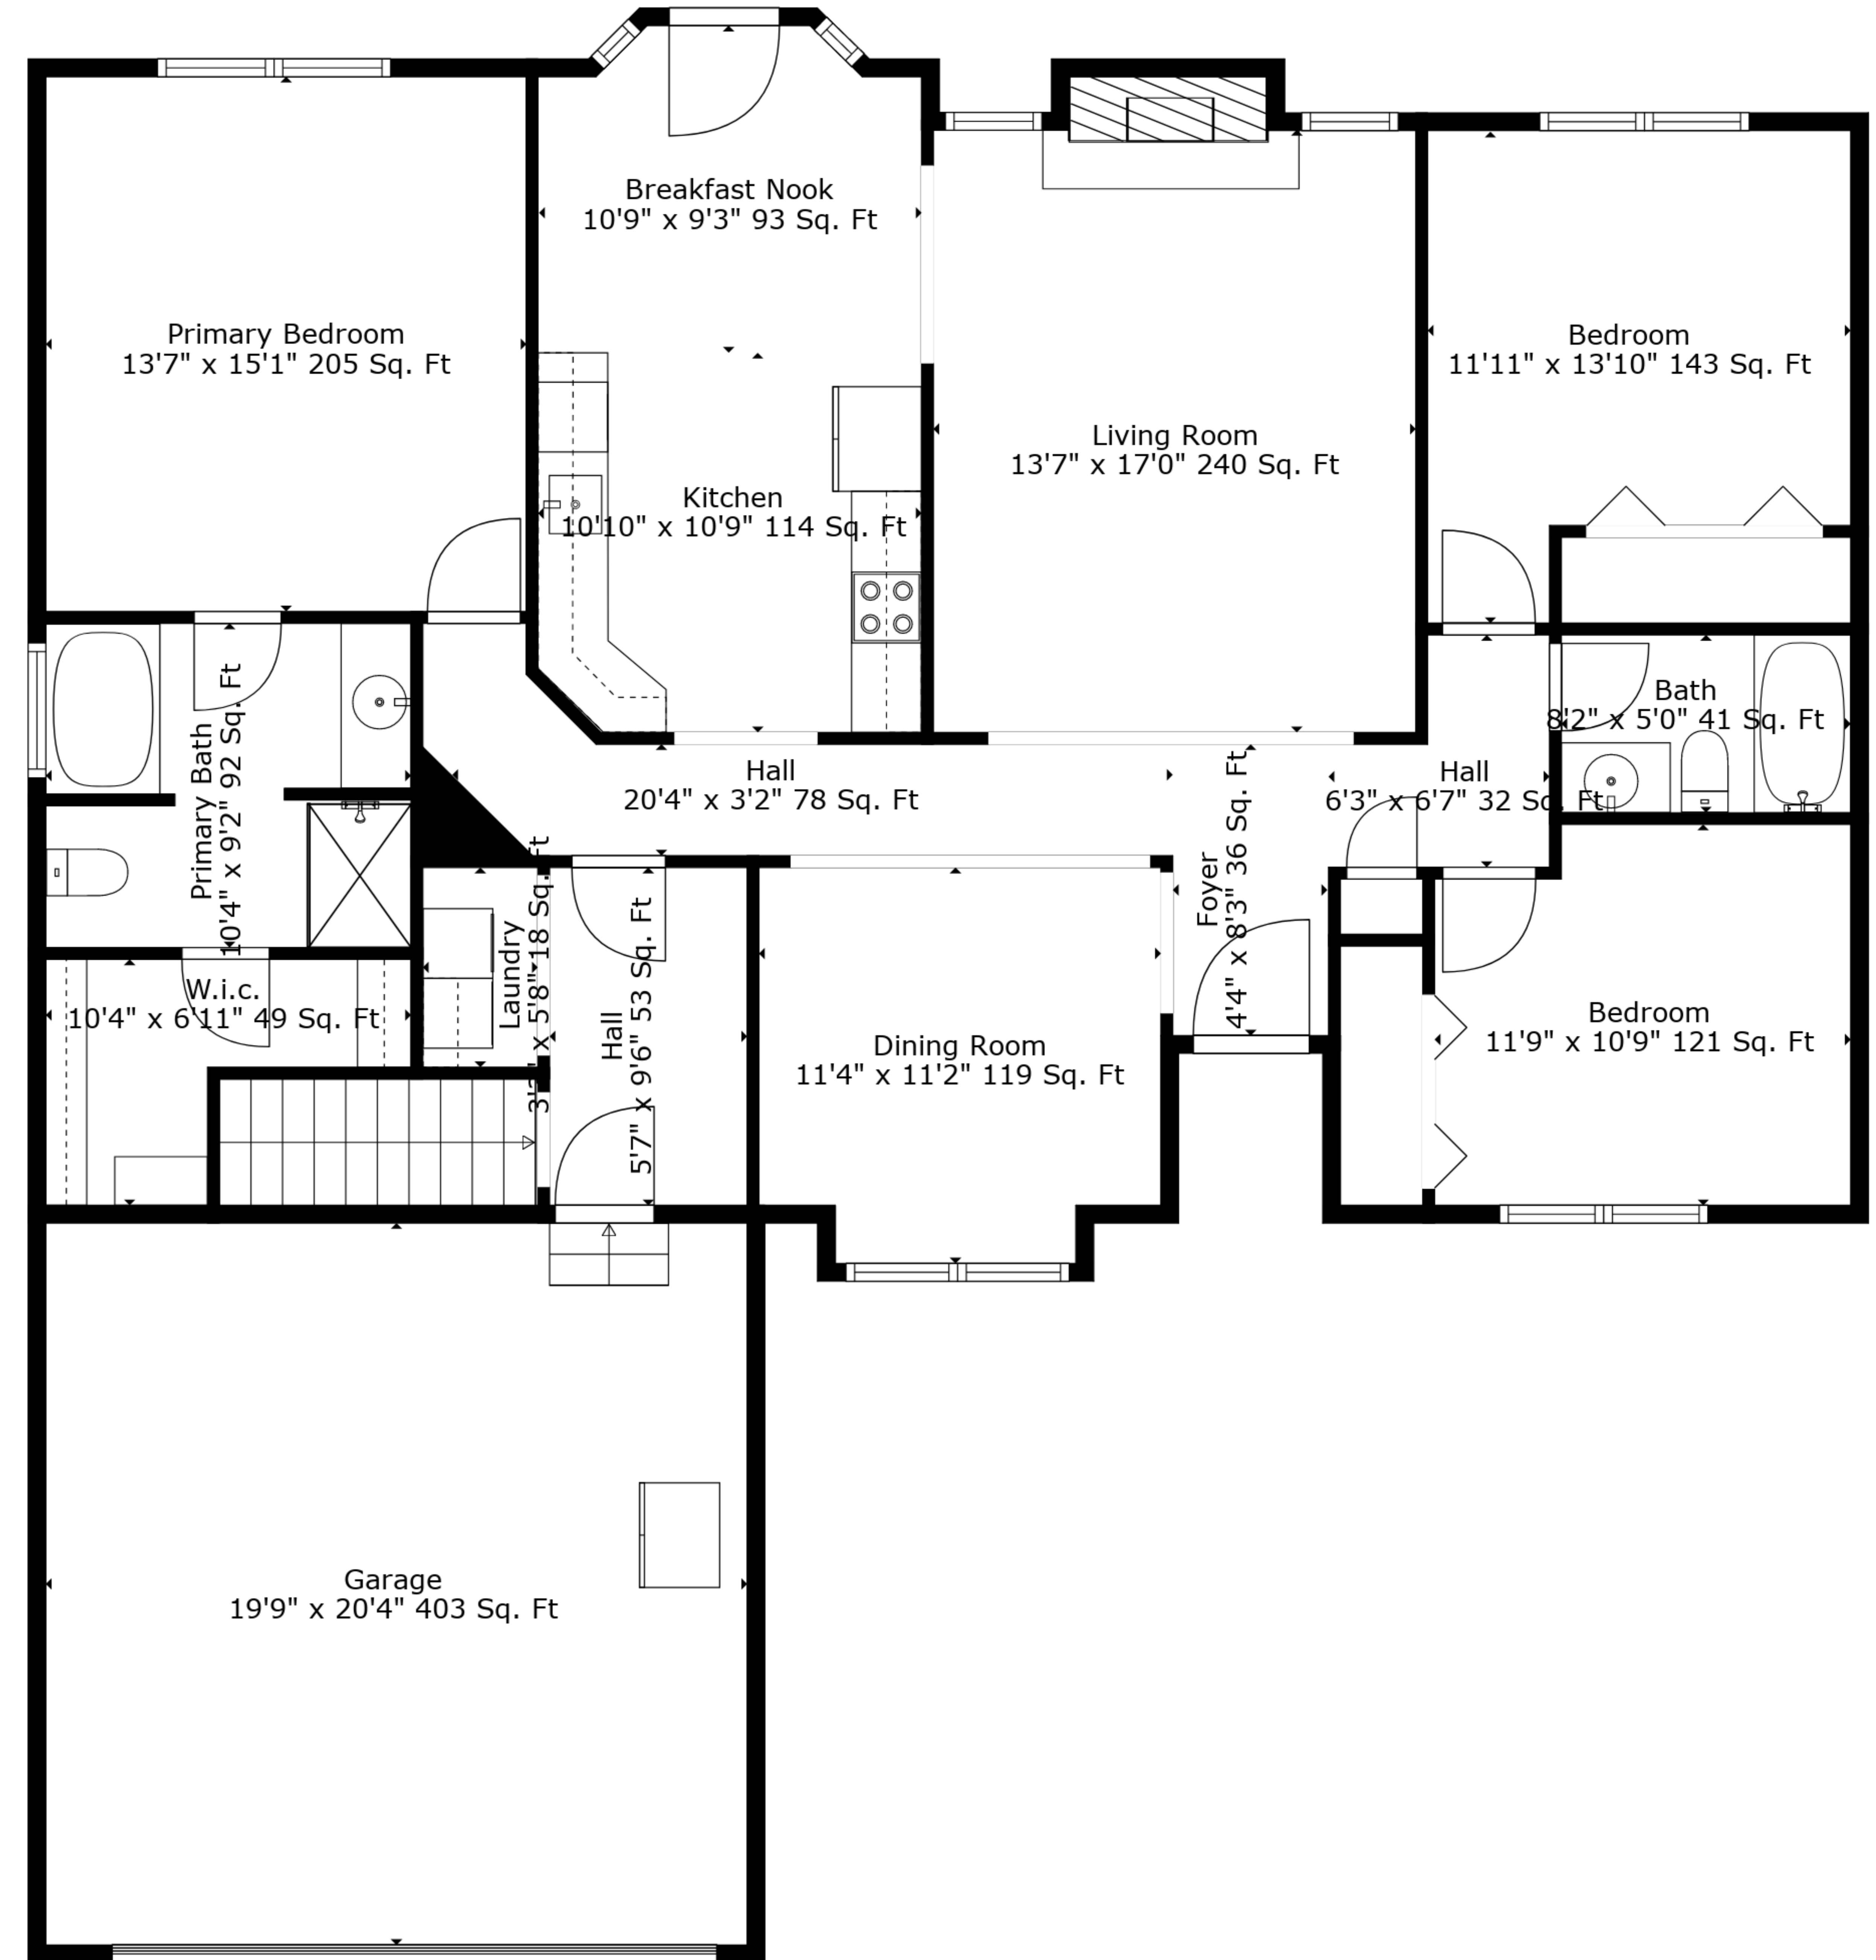

Basement  
49'8" x 31'10" 1494 Sq. Ft

**TOTAL: 1583 sq. ft**  
BELOW GROUND: 0 sq. ft, FLOOR 2: 1583 sq. ft  
EXCLUDED AREAS: BASEMENT: 1494 sq. ft, GARAGE: 403 sq. ft, FIREPLACE: 10 sq. ft

Measurements Are Deemed Highly Reliable But Not Guaranteed.

**TOTAL: 1583 sq. ft**

BELOW GROUND: 0 sq. ft, FLOOR 2: 1583 sq. ft

EXCLUDED AREAS: BASEMENT: 1494 sq. ft, GARAGE: 403 sq. ft, FIREPLACE: 10 sq. ft

Measurements Are Deemed Highly Reliable But Not Guaranteed.

Floor 1

Floor 2

**TOTAL: 1583 sq. ft**  
 BELOW GROUND: 0 sq. ft, FLOOR 2: 1583 sq. ft  
 EXCLUDED AREAS: BASEMENT: 1494 sq. ft, GARAGE: 403 sq. ft, FIREPLACE: 10 sq. ft

Measurements Are Deemed Highly Reliable But Not Guaranteed.