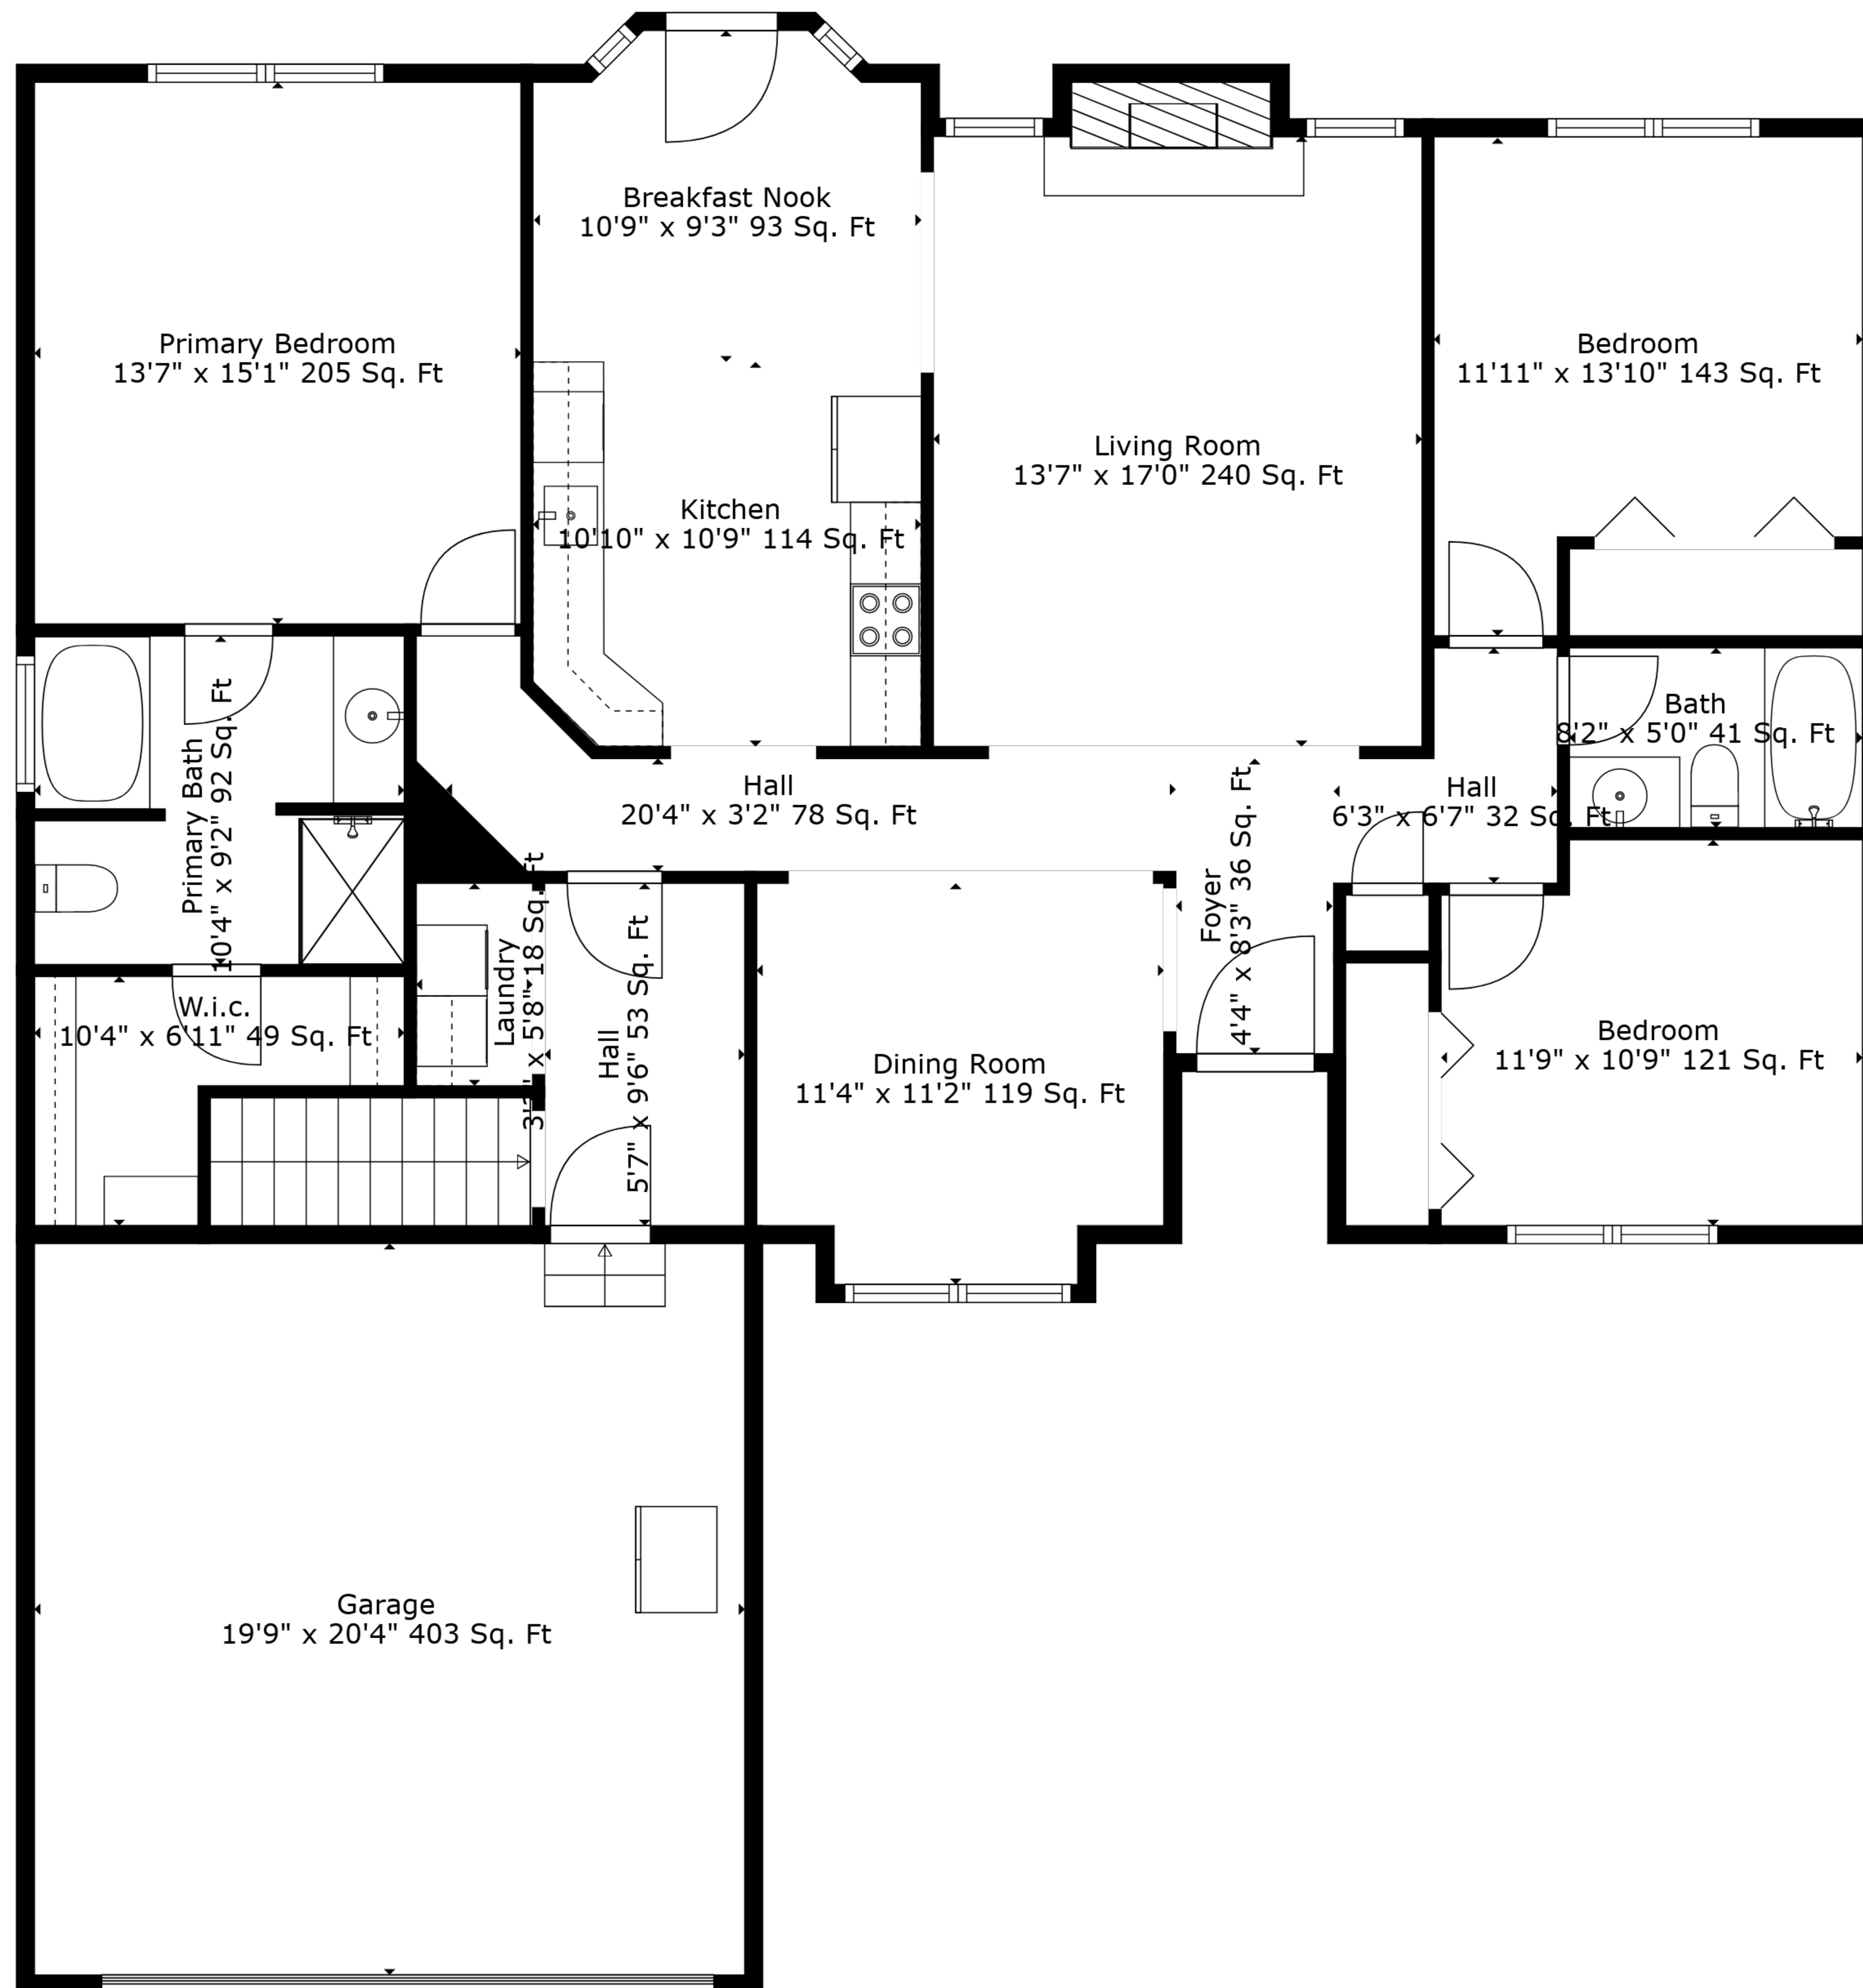

Basement  
49'8" x 31'10" 1494 Sq. Ft

**TOTAL: 1583 sq. ft**  
BELOW GROUND: 0 sq. ft, FLOOR 2: 1583 sq. ft  
EXCLUDED AREAS: BASEMENT: 1494 sq. ft, GARAGE: 403 sq. ft, FIREPLACE: 10 sq. ft

Measurements Are Deemed Highly Reliable But Not Guaranteed.

**TOTAL: 1583 sq. ft**

BELOW GROUND: 0 sq. ft, FLOOR 2: 1583 sq. ft

EXCLUDED AREAS: BASEMENT: 1494 sq. ft, GARAGE: 403 sq. ft, FIREPLACE: 10 sq. ft

Measurements Are Deemed Highly Reliable But Not Guaranteed.

Floor 1

Floor 2

**TOTAL: 1583 sq. ft**  
 BELOW GROUND: 0 sq. ft, FLOOR 2: 1583 sq. ft  
 EXCLUDED AREAS: BASEMENT: 1494 sq. ft, GARAGE: 403 sq. ft, FIREPLACE: 10 sq. ft

Measurements Are Deemed Highly Reliable But Not Guaranteed.