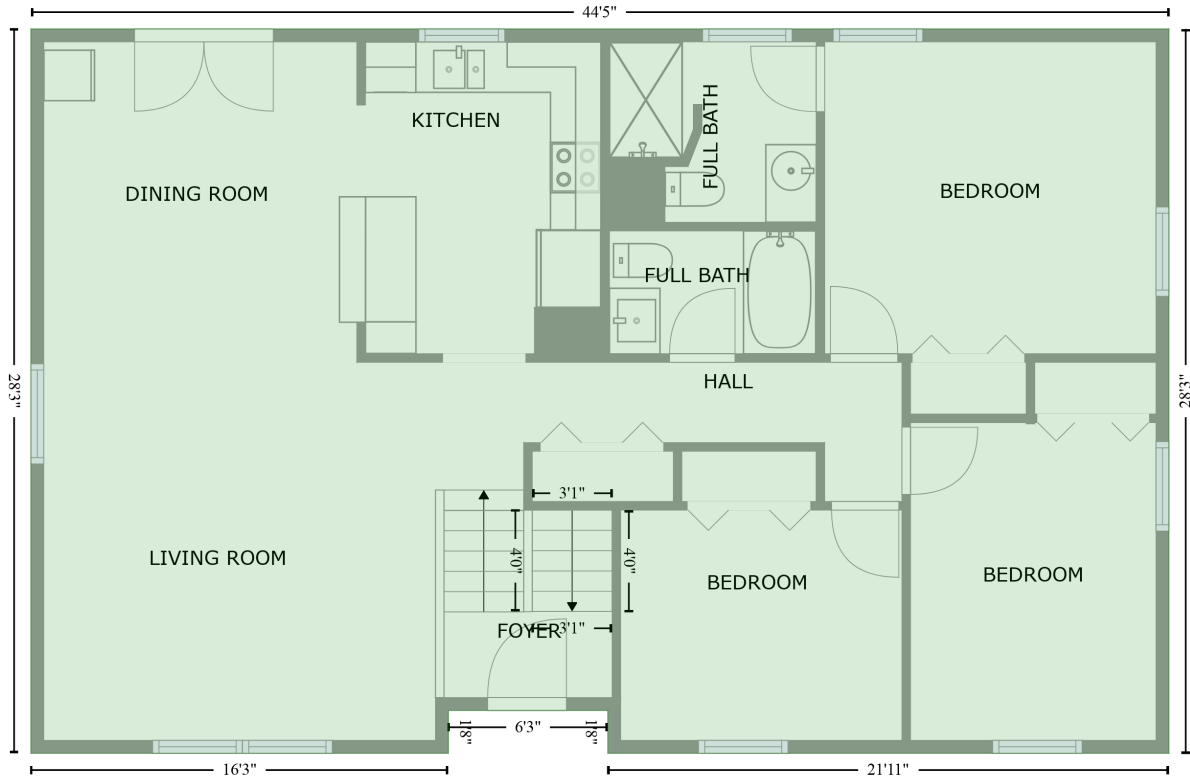

# 729 Marrow Street, South Hill, Mecklenburg County, Virginia, United States, 23970

Gross Living Area: 1245 sq. ft

Below Ground  
[AREA: 966]

Space	Area (sq. ft)	Calculation <small>Coordinate Polygon Area Algorithm using inches</small>
Below Ground (Living area)	966	$-((523.7 + 523.7) * (104.5 - 382.4) + (523.7 + 23.3) * (382.4 - 382.4) + (23.3 + 23.3) * (382.4 - 104.5) + (23.3 + 523.7) * (104.5 - 104.5)) * 0.5 * 0.00694$

# 729 Marrow Street, South Hill, Mecklenburg County, Virginia, United States, 23970

Gross Living Area: 1245 sq. ft

FLOOR 2  
[AREA: 1245]

Space	Area (sq. ft)	Calculation <small>Coordinate Polygon Area Algorithm using inches</small>
FLOOR 2 (Living area)	1245	$  \begin{aligned}  & -((536.7 + 536.7) * (63.3 - 402.5) + (536.7 + 274) * (402.5 - 402.5) + (274 + 274) * (402.5 - 382.4) \\  & + (274 + 199.3) * (382.4 - 382.4) + (199.3 + 199.3) * (382.4 - 402.5) + (199.3 + 3.8) * (402.5 - \\  & 402.5) + (3.8 + 3.8) * (402.5 - 63.3) + (3.8 + 536.7) * (63.3 - 63.3)) * 0.5 * 0.00694  \end{aligned}  $