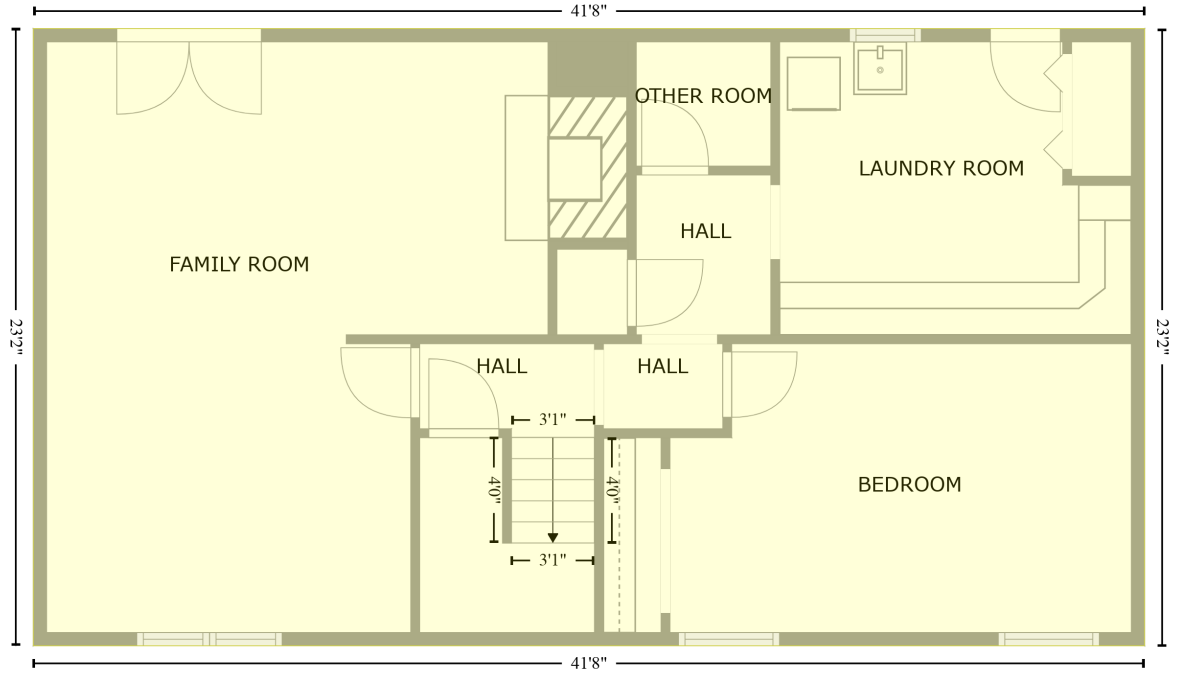

# 729 Marrow Street, South Hill, Mecklenburg County, Virginia, United States, 23970

Gross Living Area: 1245 sq. ft

Below Ground  
[AREA: 966]

Space	Area (sq. ft)	Calculation <small>Coordinate Polygon Area Algorithm using inches</small>
Below Ground (Living area)	966	$-((523.7 + 523.7) * (104.5 - 382.4) + (523.7 + 23.3) * (382.4 - 382.4) + (23.3 + 23.3) * (382.4 - 104.5) + (23.3 + 523.7) * (104.5 - 104.5)) * 0.5 * 0.00694$

# 729 Marrow Street, South Hill, Mecklenburg County, Virginia, United States, 23970

Gross Living Area: 1245 sq. ft

FLOOR 2  
[AREA: 1245]

Space	Area (sq. ft)	Calculation <small>Coordinate Polygon Area Algorithm using inches</small>
FLOOR 2 (Living area)	1245	$  \begin{aligned}  & -((536.7 + 536.7) * (63.3 - 402.5) + (536.7 + 274) * (402.5 - 402.5) + (274 + 274) * (402.5 - 382.4) \\  & + (274 + 199.3) * (382.4 - 382.4) + (199.3 + 199.3) * (382.4 - 402.5) + (199.3 + 3.8) * (402.5 - \\  & 402.5) + (3.8 + 3.8) * (402.5 - 63.3) + (3.8 + 536.7) * (63.3 - 63.3)) * 0.5 * 0.00694  \end{aligned}  $