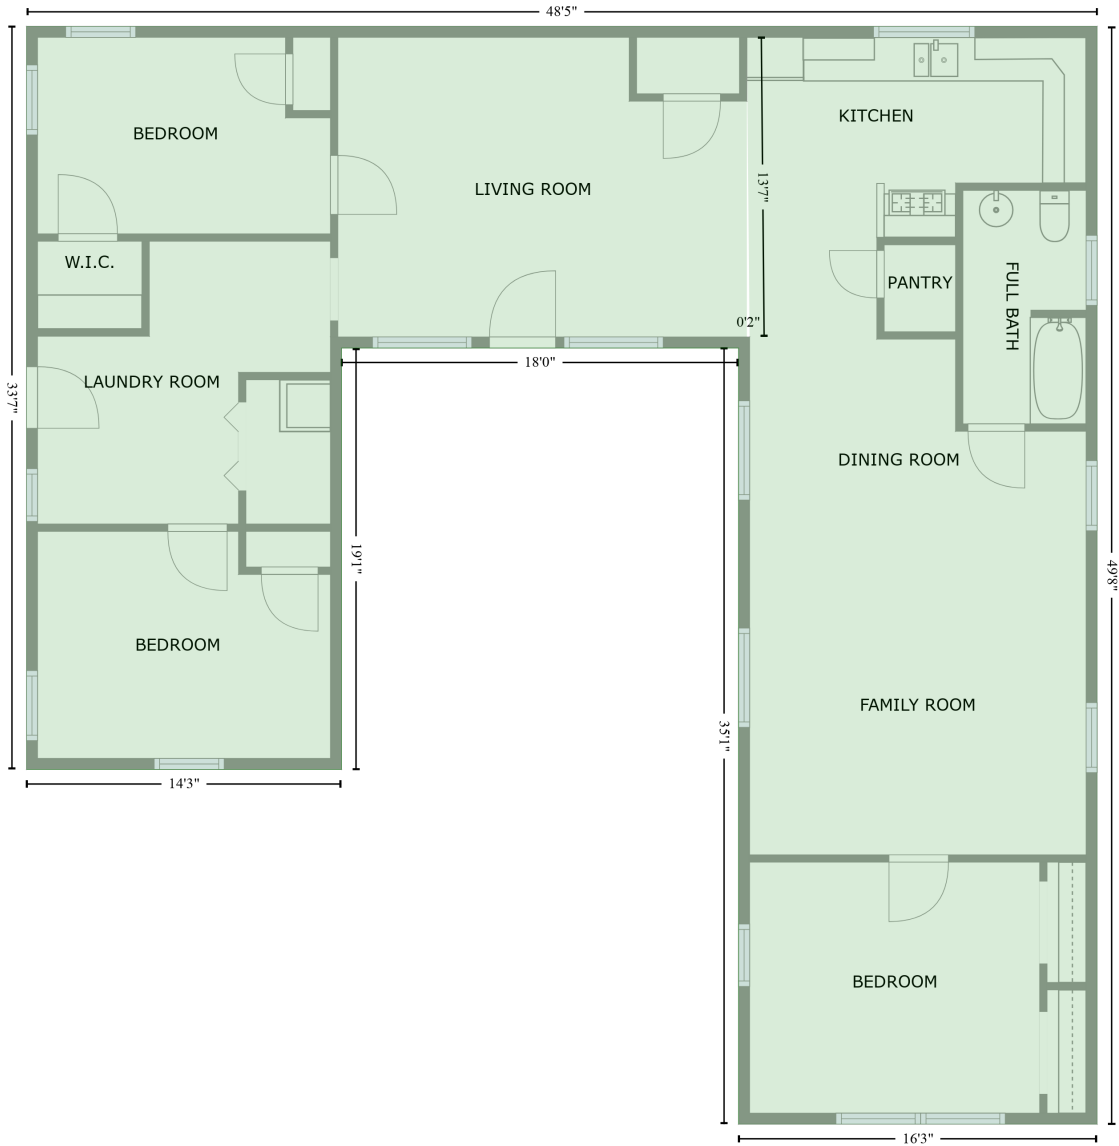

511 North St, Villa Grove, IL, US

Gross Living Area: 1545 sq. ft

FLOOR 1
[AREA: 1545]

Space	Area (sq. ft)	Calculation <small>Coordinate Polygon Area Algorithm using inches</small>
FLOOR 1 (Living area)	1545	$ \begin{aligned} & -((640.9 + 640.9) * (43.3 - 639.2) + (640.9 + 446.2) * (639.2 - 639.2) + (446.2 + 446.2) * (639.2 - \\ & 217.9) + (446.2 + 230.6) * (217.9 - 217.9) + (230.6 + 230.6) * (217.9 - 446.7) + (230.6 + 59.6) * \\ & (446.7 - 446.7) + (59.6 + 59.6) * (446.7 - 43.3) + (59.6 + 640.9) * (43.3 - 43.3)) * 0.5 * 0.00694 + - \\ & ((452.2 + 450.7) * (211.9 - 49.3) + (450.7 + 450.7) * (49.3 - 211.9) + (450.7 + 452.2) * (211.9 - \\ & 211.9)) * 0.5 * 0.00694 \end{aligned} $