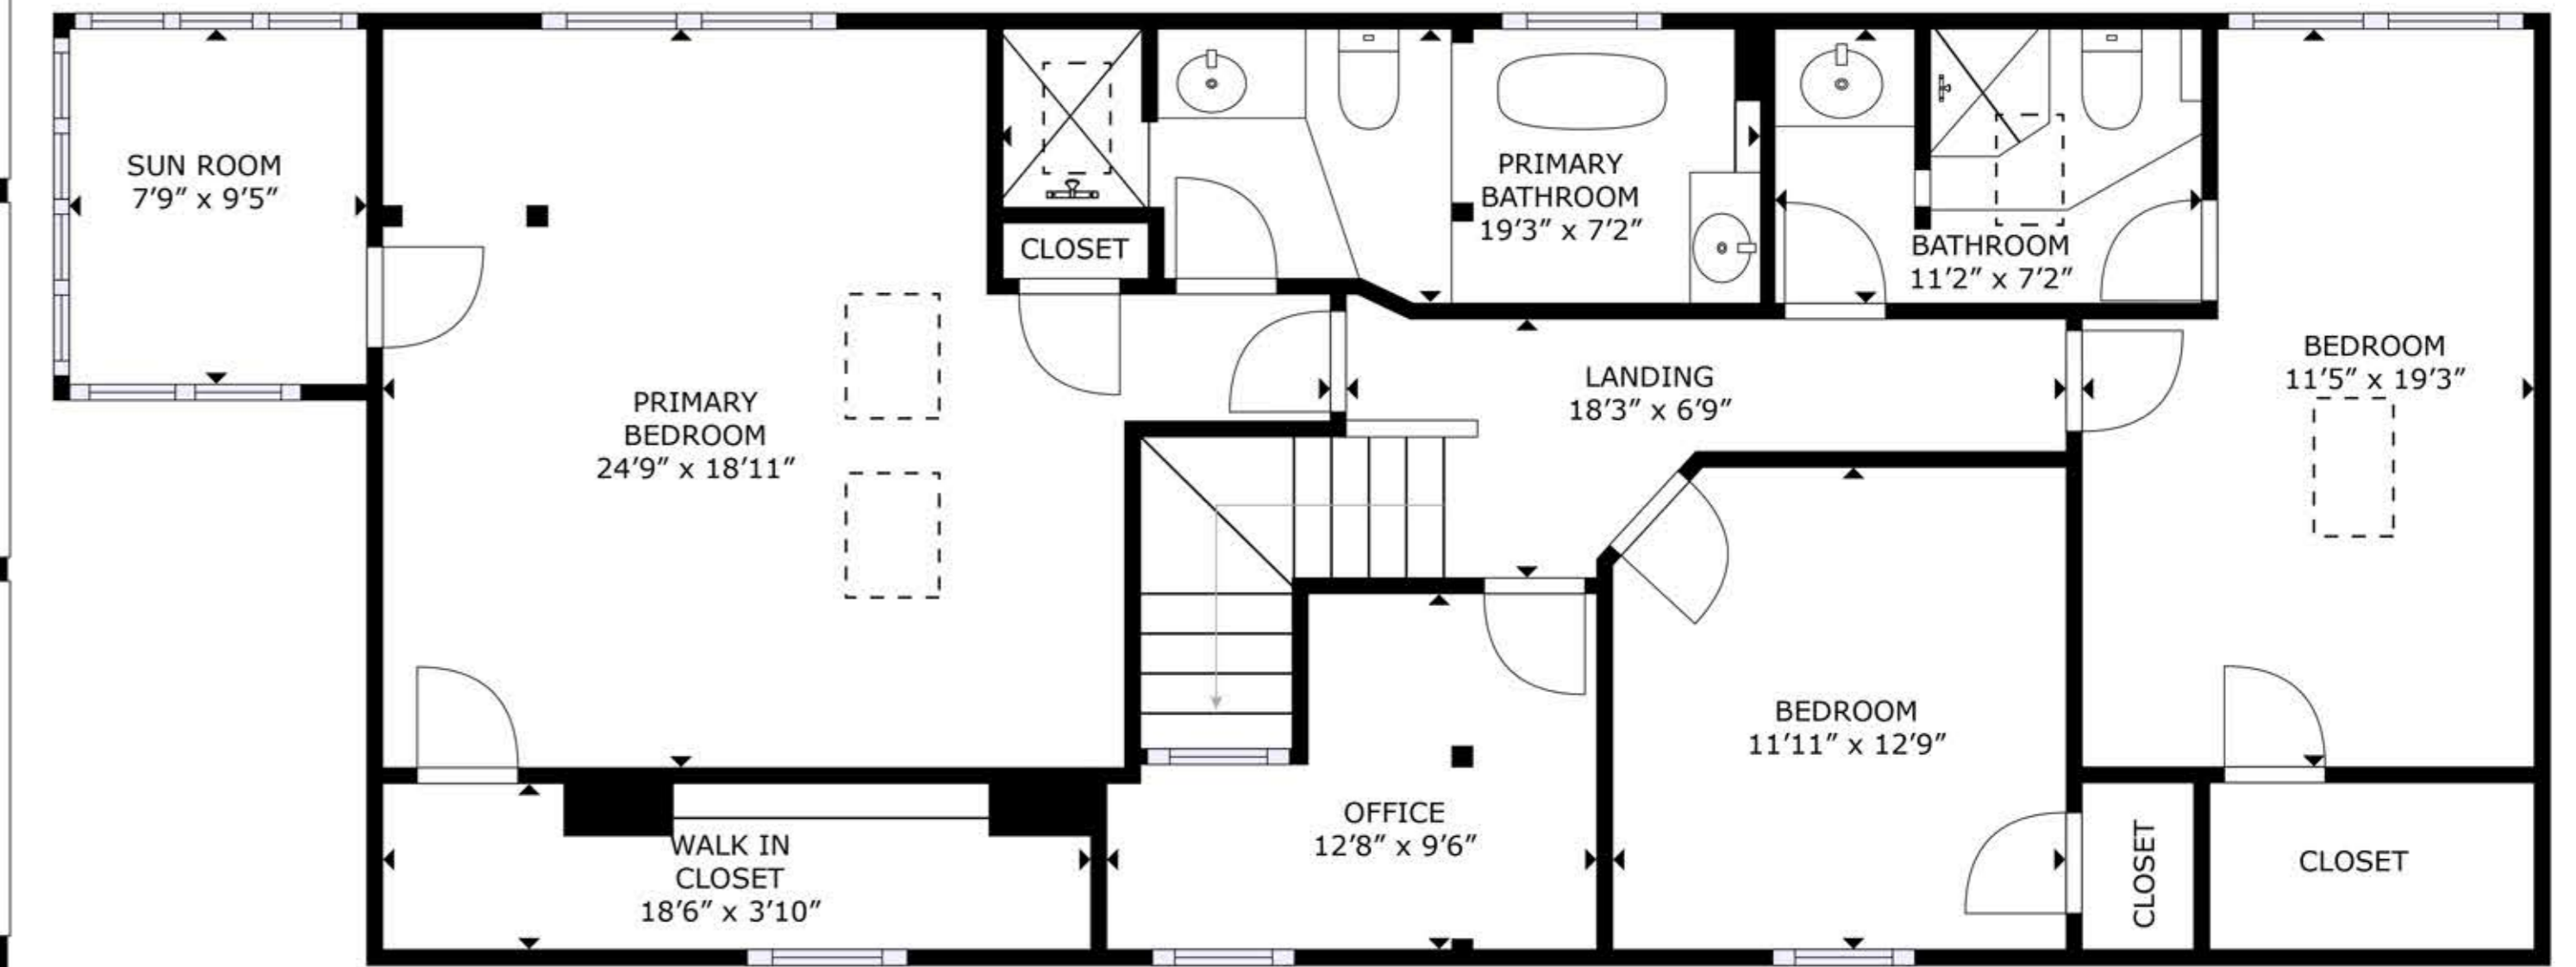

FLOOR 1

FLOOR 2

GROSS INTERNAL AREA  
 FLOOR 1: 1,517 sq. ft, FLOOR 2: 1,356 sq. ft  
 TOTAL: 2,873 sq. ft  
 EXCLUDED AREA: GARAGE: 956 sq. ft  
 SIZES AND DIMENSIONS ARE APPROXIMATE, ACTUAL MAY VARY.