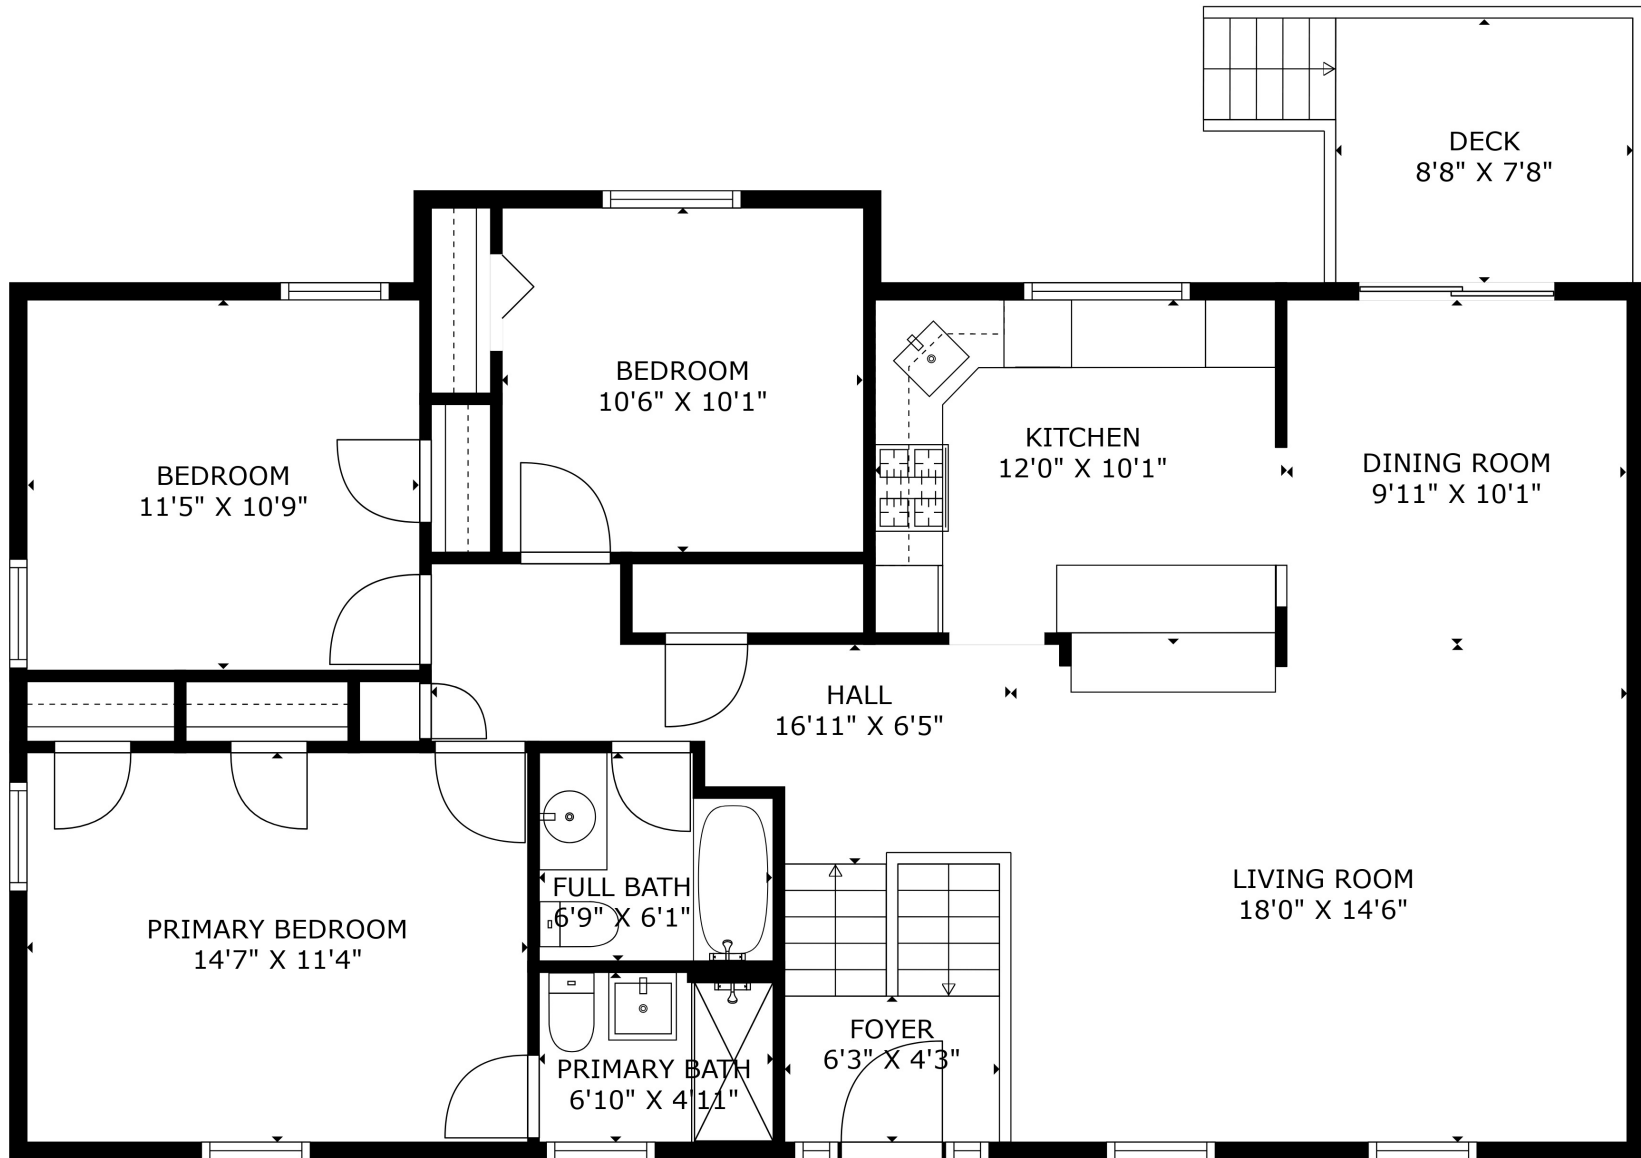

FLOOR 2

FLOOR 1

TOTAL: 1777 sq. ft

Below Ground: 597 sq. ft, FLOOR 2: 1180 sq. ft

EXCLUDED AREAS: GARAGE: 534 sq. ft, UTILITY CLOSET: 25 sq. ft, DECK: 67 sq. ft

TOTAL: 1777 sq. ft

Below Ground: 597 sq. ft, FLOOR 2: 1180 sq. ft

EXCLUDED AREAS: GARAGE: 534 sq. ft, UTILITY CLOSET: 25 sq. ft, DECK: 67 sq. ft

In House Photography | Measurements Are Deemed Highly Reliable But Not Guaranteed

TOTAL: 1777 sq. ft

Below Ground: 597 sq. ft, FLOOR 2: 1180 sq. ft

EXCLUDED AREAS: GARAGE: 534 sq. ft, UTILITY CLOSET: 25 sq. ft, DECK: 67 sq. ft

In House Photography | Measurements Are Deemed Highly Reliable But Not Guaranteed