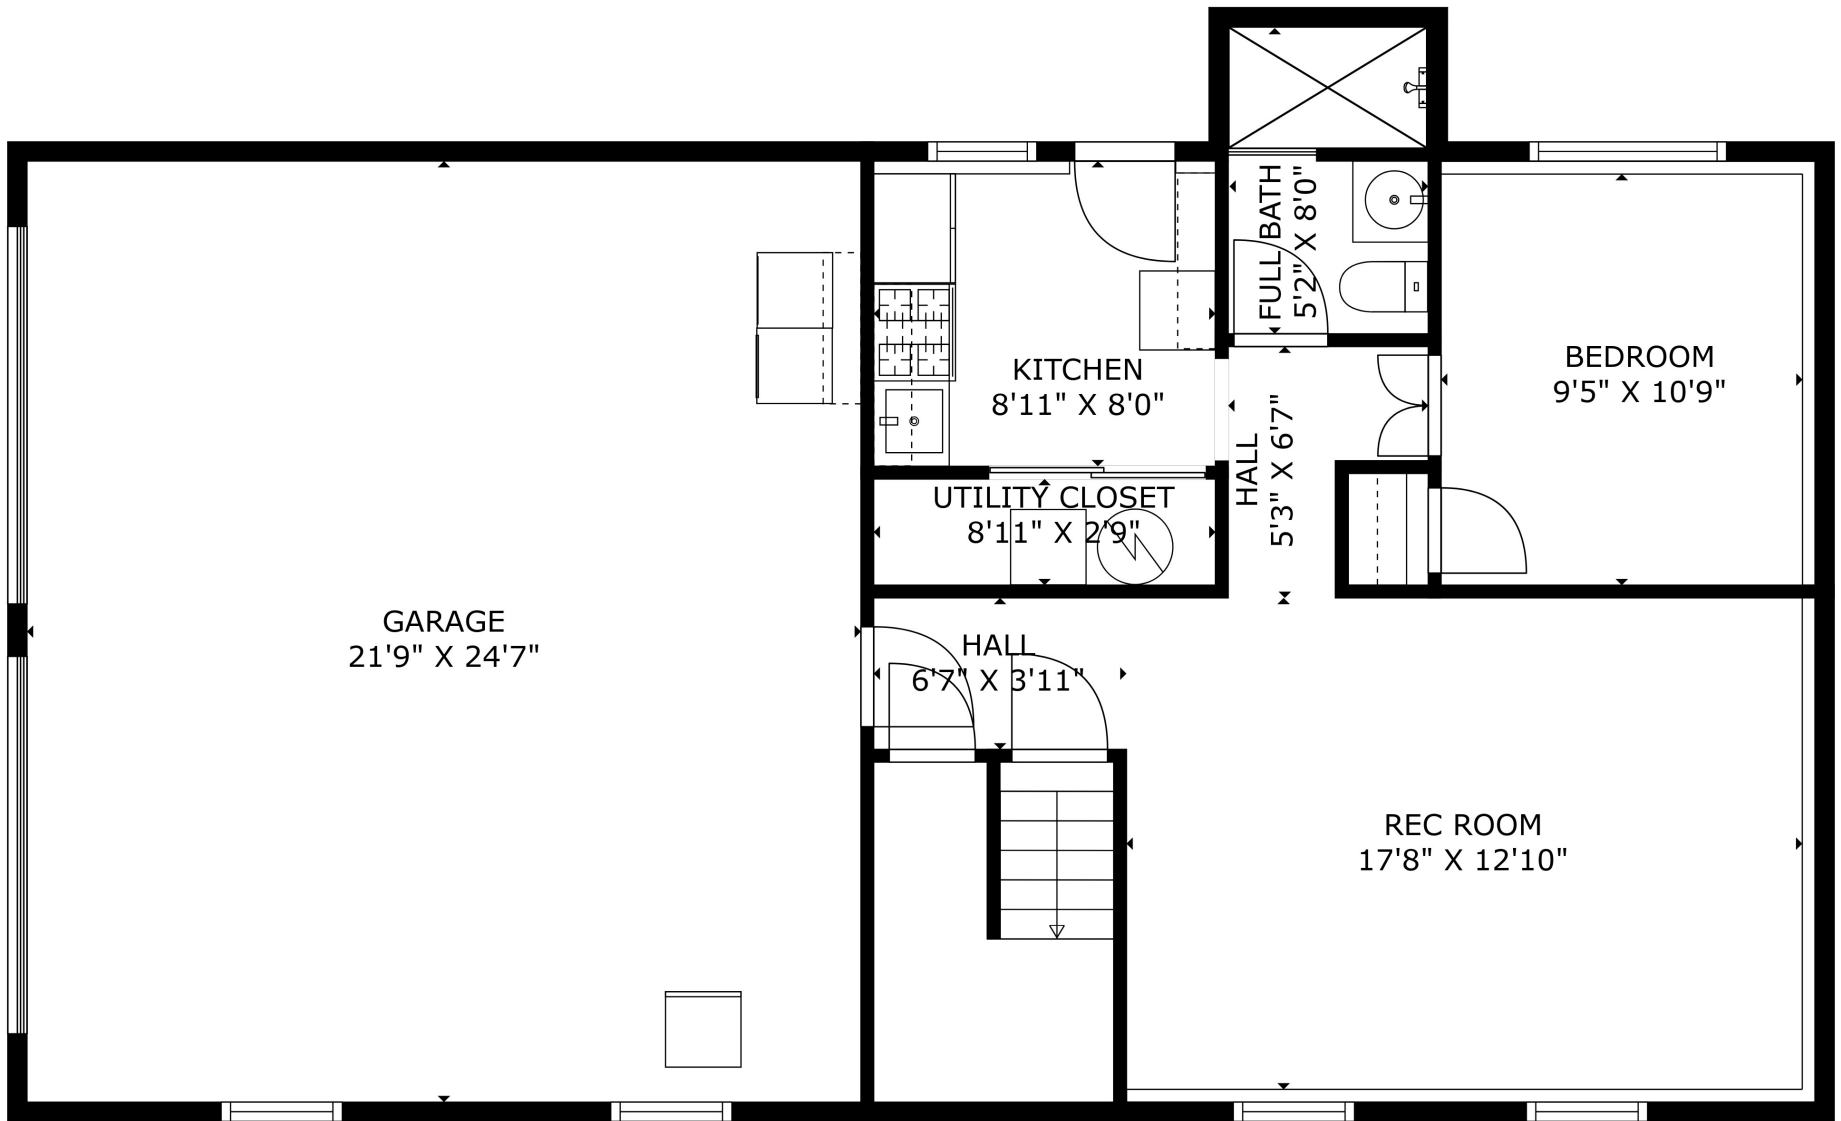

FLOOR 2

FLOOR 1

TOTAL: 1777 sq. ft

Below Ground: 597 sq. ft, FLOOR 2: 1180 sq. ft

EXCLUDED AREAS: GARAGE: 534 sq. ft, UTILITY CLOSET: 25 sq. ft, DECK: 67 sq. ft

TOTAL: 1777 sq. ft

Below Ground: 597 sq. ft, FLOOR 2: 1180 sq. ft

EXCLUDED AREAS: GARAGE: 534 sq. ft, UTILITY CLOSET: 25 sq. ft, DECK: 67 sq. ft

In House Photography | Measurements Are Deemed Highly Reliable But Not Guaranteed

TOTAL: 1777 sq. ft

Below Ground: 597 sq. ft, FLOOR 2: 1180 sq. ft

EXCLUDED AREAS: GARAGE: 534 sq. ft, UTILITY CLOSET: 25 sq. ft, DECK: 67 sq. ft

In House Photography | Measurements Are Deemed Highly Reliable But Not Guaranteed