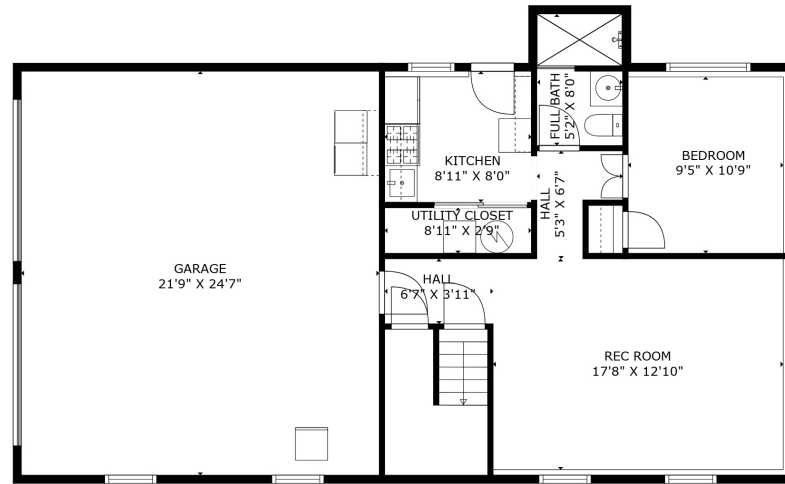

FLOOR 2

FLOOR 1

TOTAL: 1777 sq. ft

Below Ground: 597 sq. ft, FLOOR 2: 1180 sq. ft

EXCLUDED AREAS: GARAGE: 534 sq. ft, UTILITY CLOSET: 25 sq. ft, DECK: 67 sq. ft

TOTAL: 1777 sq. ft

Below Ground: 597 sq. ft, FLOOR 2: 1180 sq. ft

EXCLUDED AREAS: GARAGE: 534 sq. ft, UTILITY CLOSET: 25 sq. ft, DECK: 67 sq. ft

In House Photography | Measurements Are Deemed Highly Reliable But Not Guaranteed

TOTAL: 1777 sq. ft

Below Ground: 597 sq. ft, FLOOR 2: 1180 sq. ft

EXCLUDED AREAS: GARAGE: 534 sq. ft, UTILITY CLOSET: 25 sq. ft, DECK: 67 sq. ft

In House Photography | Measurements Are Deemed Highly Reliable But Not Guaranteed