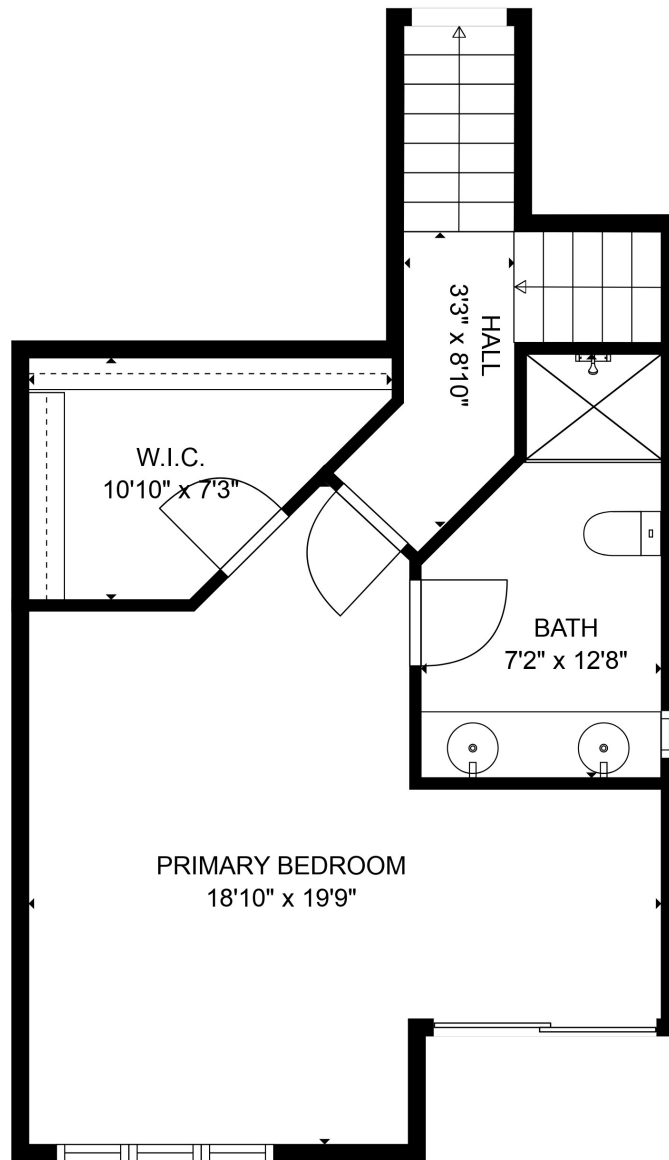

TOTAL: 2386 sq. ft
 Below Ground: 585 sq. ft, FLOOR 2: 790 sq. ft, FLOOR 3: 464 sq. ft, FLOOR 4: 547 sq. ft
 EXCLUDED AREAS: STORAGE: 153 sq. ft, GARAGE: 442 sq. ft

SIZES AND DIMENSIONS ARE APPROXIMATE, ACTUAL MAY VARY.