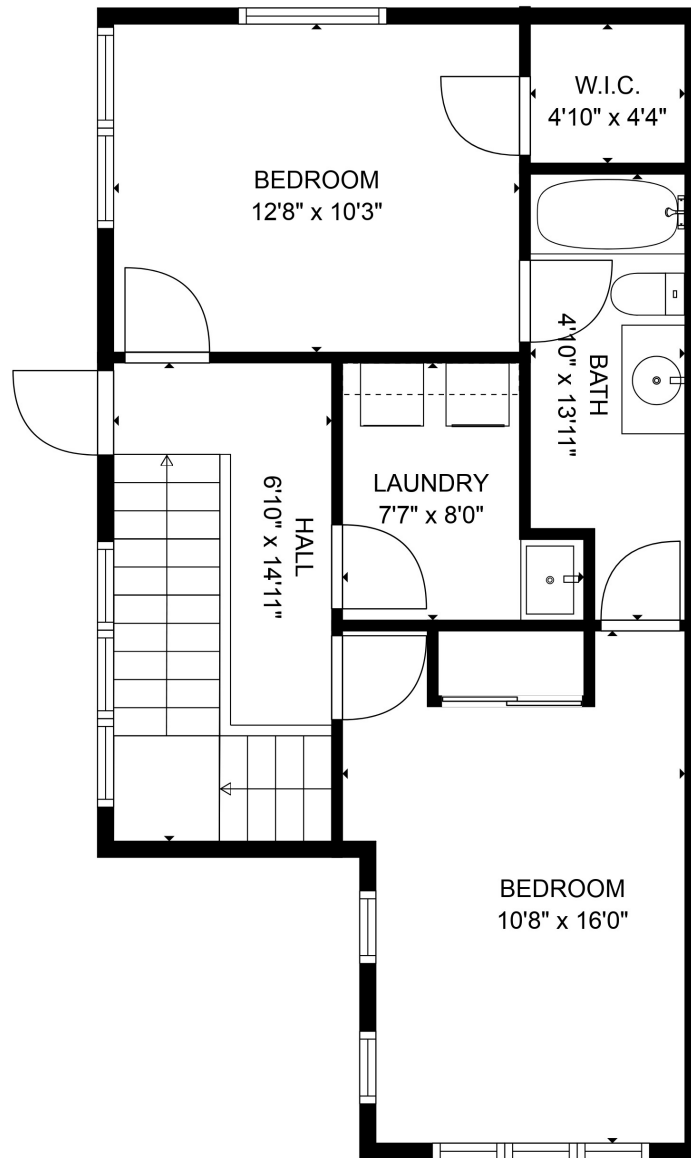

TOTAL: 2386 sq. ft
 Below Ground: 585 sq. ft, FLOOR 2: 790 sq. ft, FLOOR 3: 464 sq. ft, FLOOR 4: 547 sq. ft
 EXCLUDED AREAS: STORAGE: 153 sq. ft, GARAGE: 442 sq. ft

SIZES AND DIMENSIONS ARE APPROXIMATE, ACTUAL MAY VARY.