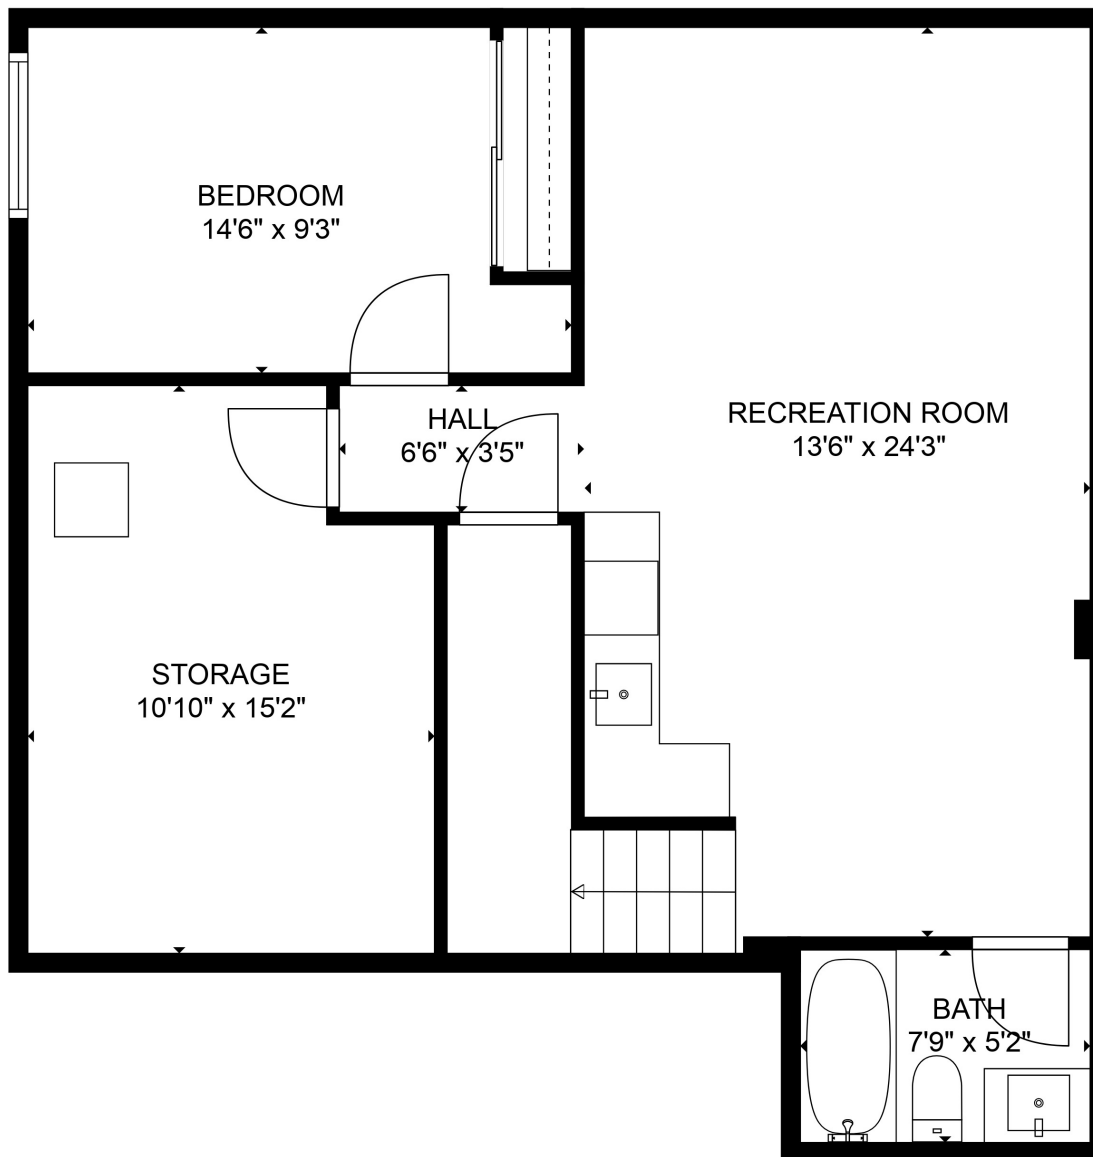

TOTAL: 2386 sq. ft

Below Ground: 585 sq. ft, FLOOR 2: 790 sq. ft, FLOOR 3: 464 sq. ft, FLOOR 4: 547 sq. ft
EXCLUDED AREAS: STORAGE: 153 sq. ft, GARAGE: 442 sq. ft

SIZES AND DIMENSIONS ARE APPROXIMATE, ACTUAL MAY VARY.