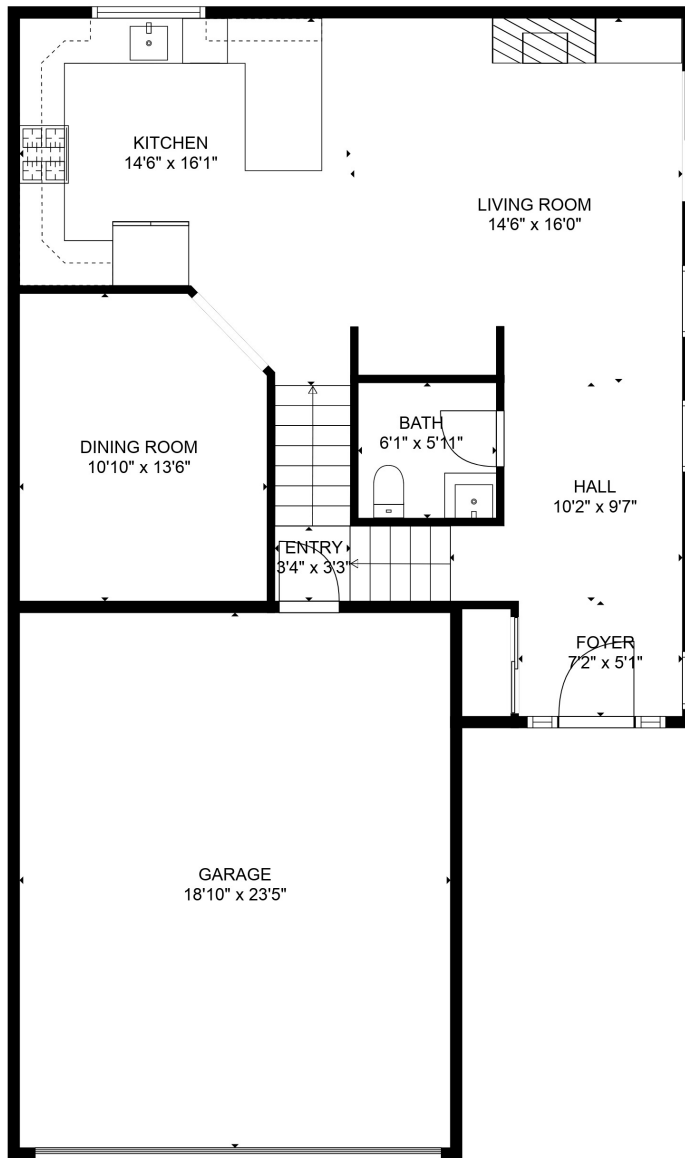

TOTAL: 2386 sq. ft
 Below Ground: 585 sq. ft, FLOOR 2: 790 sq. ft, FLOOR 3: 464 sq. ft, FLOOR 4: 547 sq. ft
 EXCLUDED AREAS: STORAGE: 153 sq. ft, GARAGE: 442 sq. ft

SIZES AND DIMENSIONS ARE APPROXIMATE, ACTUAL MAY VARY.