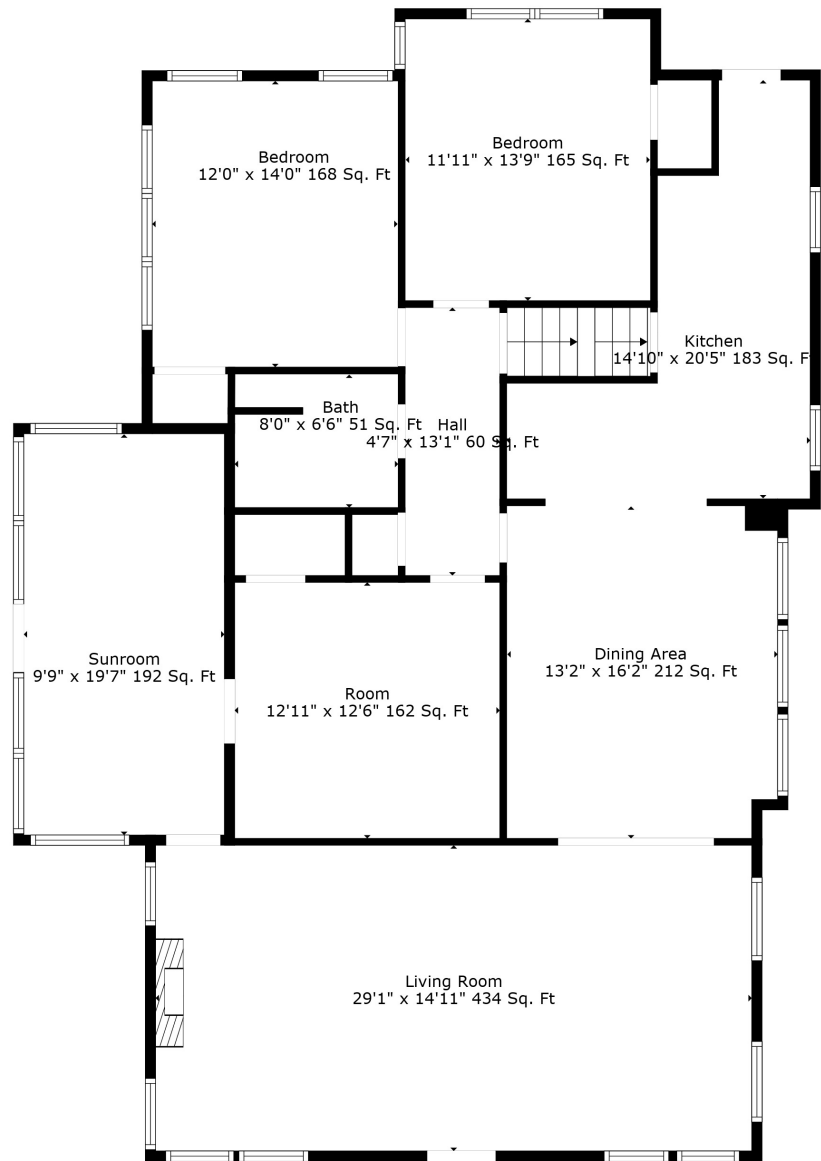

Floor 1

Floor 2

Floor 3

Total scanned area: 4197 sq. ft

Measurements Are Deemed Highly Reliable But Not Guaranteed.

Total scanned area: 4197 sq. ft

Measurements Are Deemed Highly Reliable But Not Guaranteed.

Total scanned area: 4197 sq. ft

Measurements Are Deemed Highly Reliable But Not Guaranteed.

Total scanned area: 4197 sq. ft

Measurements Are Deemed Highly Reliable But Not Guaranteed.