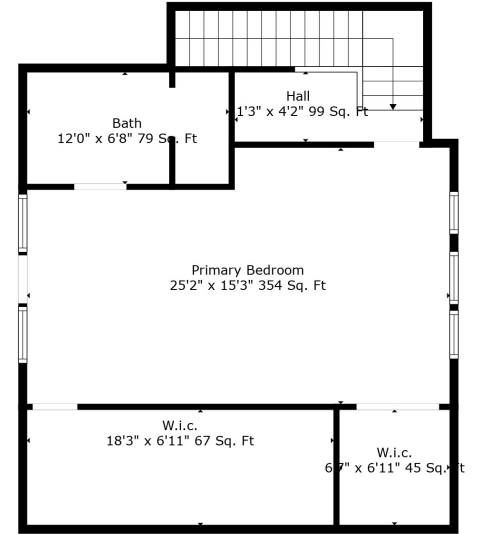

Floor 1

Floor 2

Floor 3

Total scanned area: 4197 sq. ft

Measurements Are Deemed Highly Reliable But Not Guaranteed.

Total scanned area: 4197 sq. ft

Measurements Are Deemed Highly Reliable But Not Guaranteed.

Total scanned area: 4197 sq. ft

Measurements Are Deemed Highly Reliable But Not Guaranteed.

Total scanned area: 4197 sq. ft

Measurements Are Deemed Highly Reliable But Not Guaranteed.