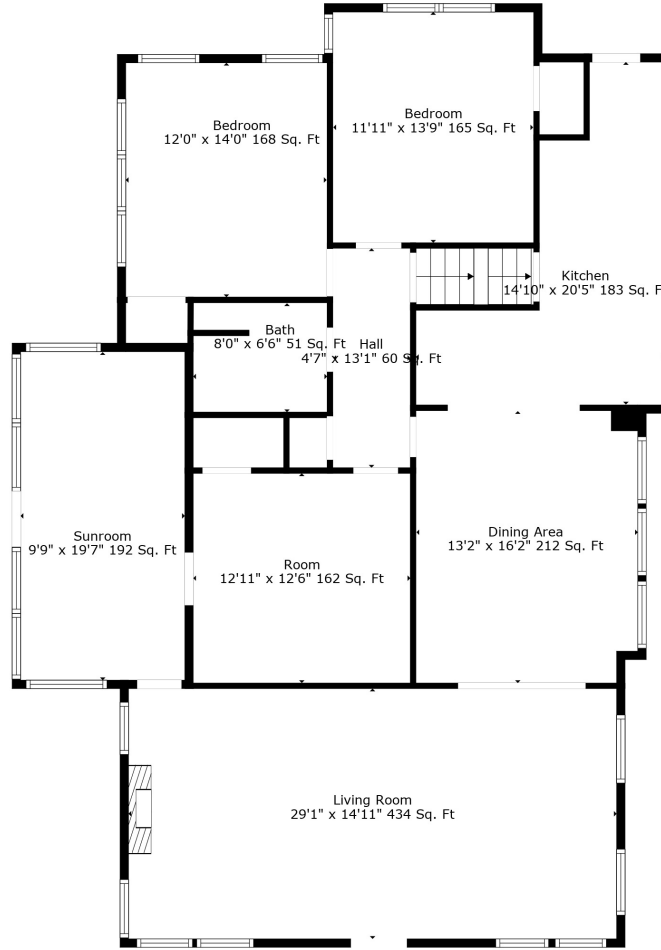

Floor 1

Floor 2

Floor 3

Total scanned area: 4197 sq. ft

Measurements Are Deemed Highly Reliable But Not Guaranteed.

Total scanned area: 4197 sq. ft

Measurements Are Deemed Highly Reliable But Not Guaranteed.

Total scanned area: 4197 sq. ft

Measurements Are Deemed Highly Reliable But Not Guaranteed.

Total scanned area: 4197 sq. ft

Measurements Are Deemed Highly Reliable But Not Guaranteed.