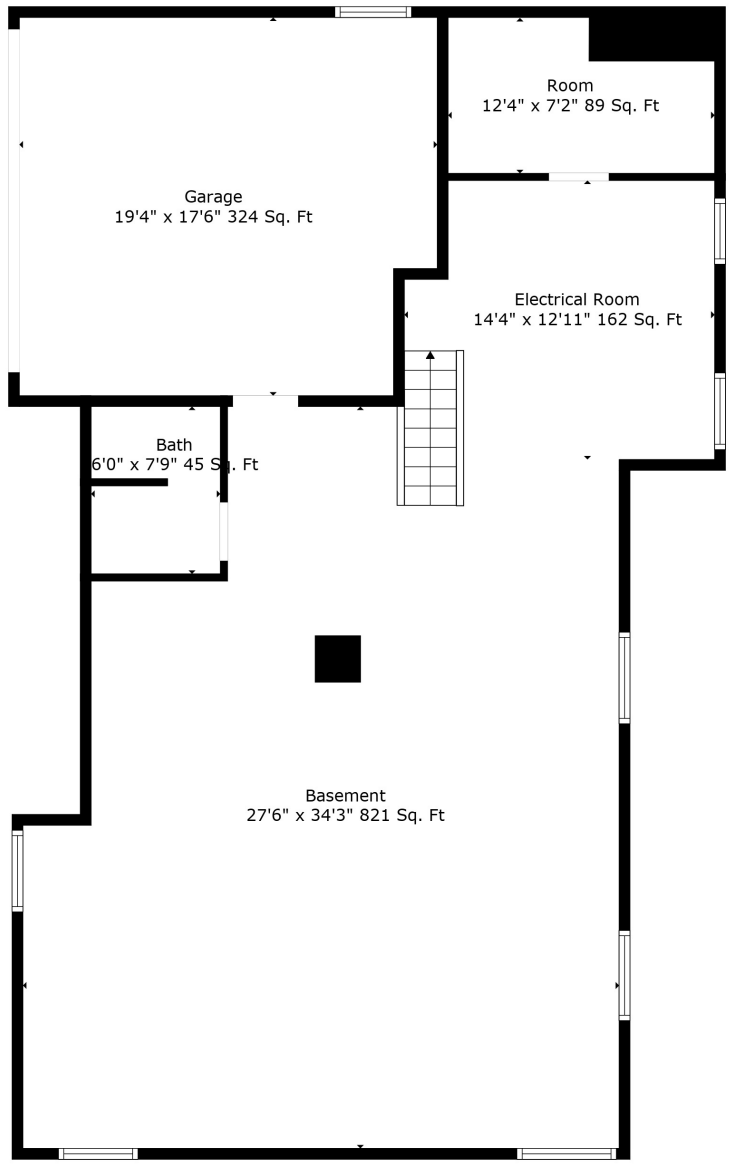

Floor 1

Floor 2

Floor 3

Total scanned area: 4197 sq. ft

Measurements Are Deemed Highly Reliable But Not Guaranteed.

Total scanned area: 4197 sq. ft

Measurements Are Deemed Highly Reliable But Not Guaranteed.

Total scanned area: 4197 sq. ft

Measurements Are Deemed Highly Reliable But Not Guaranteed.

Total scanned area: 4197 sq. ft

Measurements Are Deemed Highly Reliable But Not Guaranteed.