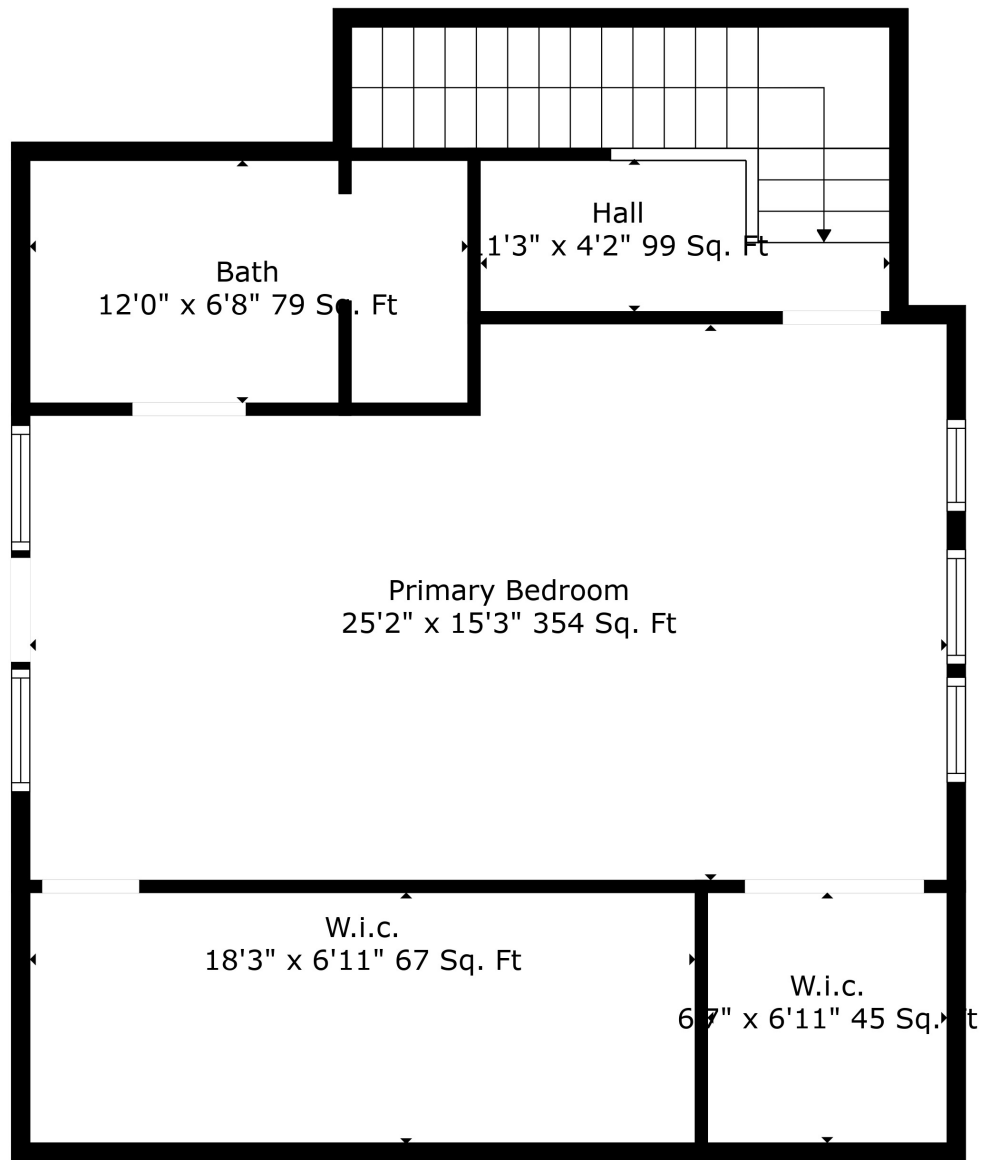

Floor 1

Floor 2

Floor 3

Total scanned area: 4197 sq. ft

Measurements Are Deemed Highly Reliable But Not Guaranteed.

Total scanned area: 4197 sq. ft

Measurements Are Deemed Highly Reliable But Not Guaranteed.

Total scanned area: 4197 sq. ft

Measurements Are Deemed Highly Reliable But Not Guaranteed.

Total scanned area: 4197 sq. ft

Measurements Are Deemed Highly Reliable But Not Guaranteed.