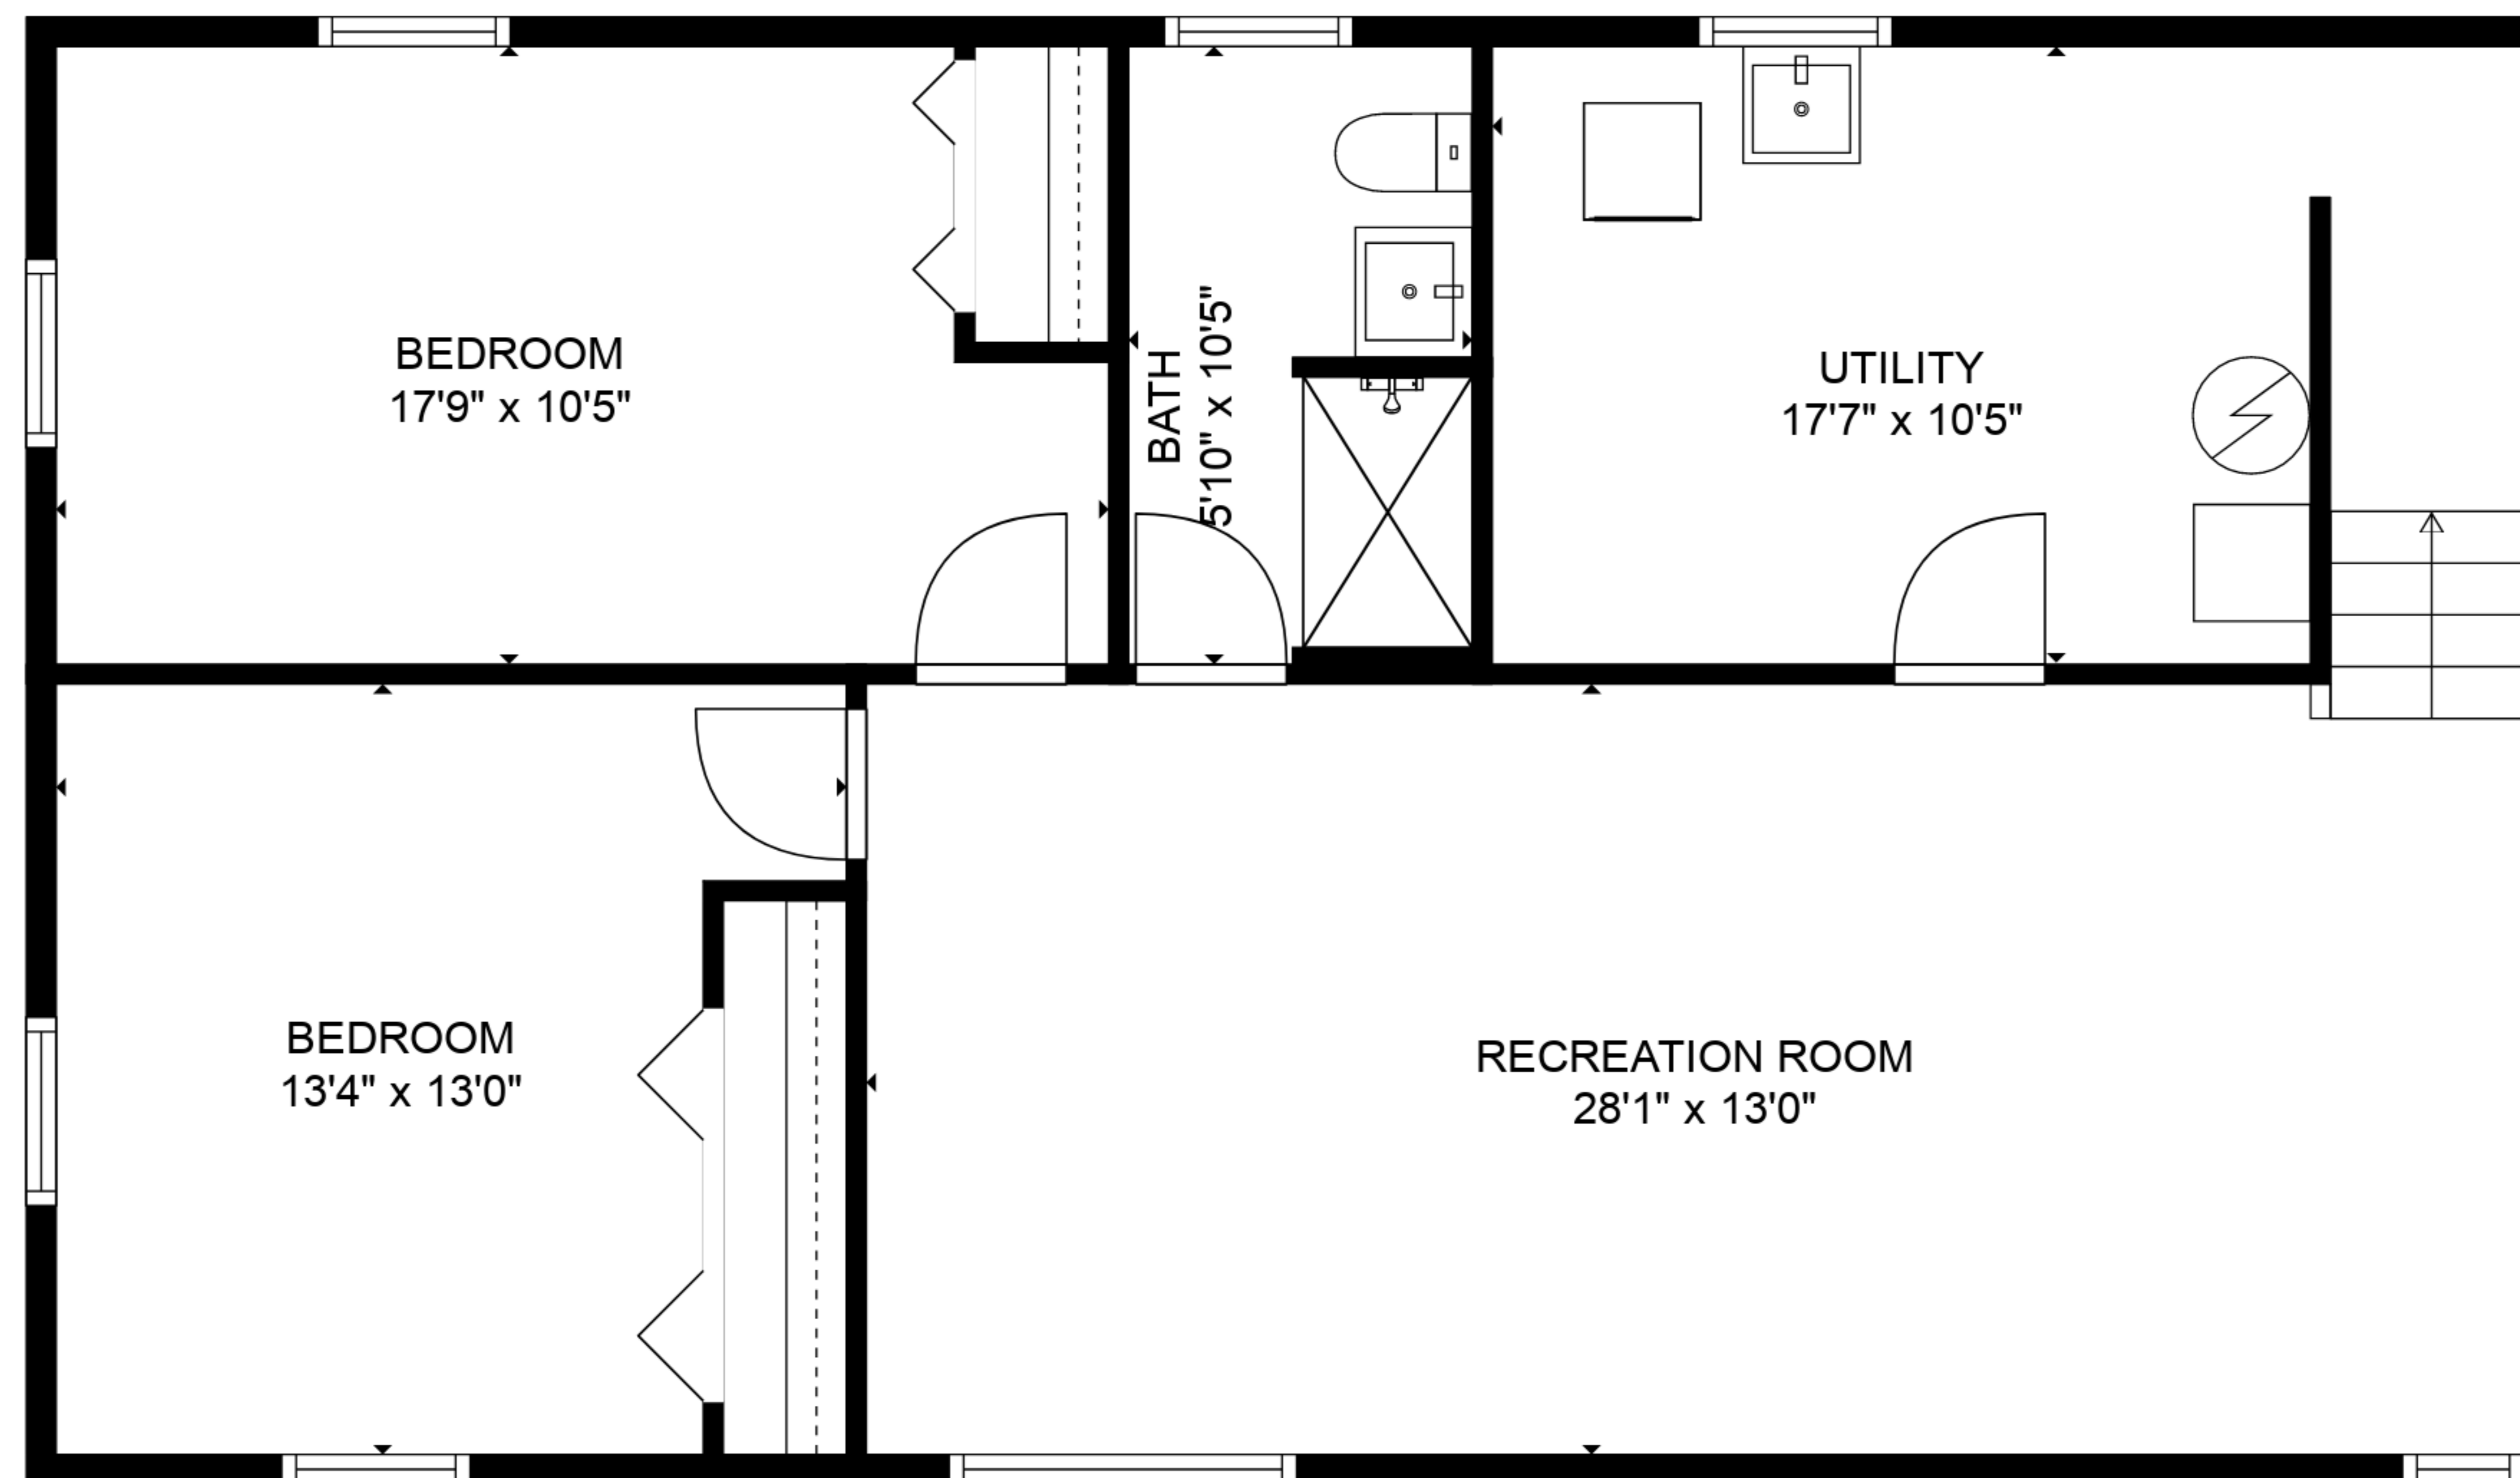

**TOTAL: 1852 sq. ft**

BELOW GROUND: 809 sq. ft, FLOOR 2: 1043 sq. ft  
 EXCLUDED AREAS: UTILITY: 184 sq. ft, GARAGE: 217 sq. ft

SIZES AND DIMENSIONS ARE APPROXIMATE, ACTUAL MAY VARY.

FLOOR 2

FLOOR 1

**TOTAL: 1852 sq. ft**  
 BELOW GROUND: 809 sq. ft, FLOOR 2: 1043 sq. ft  
 EXCLUDED AREAS: UTILITY: 184 sq. ft, GARAGE: 217 sq. ft

SIZES AND DIMENSIONS ARE APPROXIMATE, ACTUAL MAY VARY.