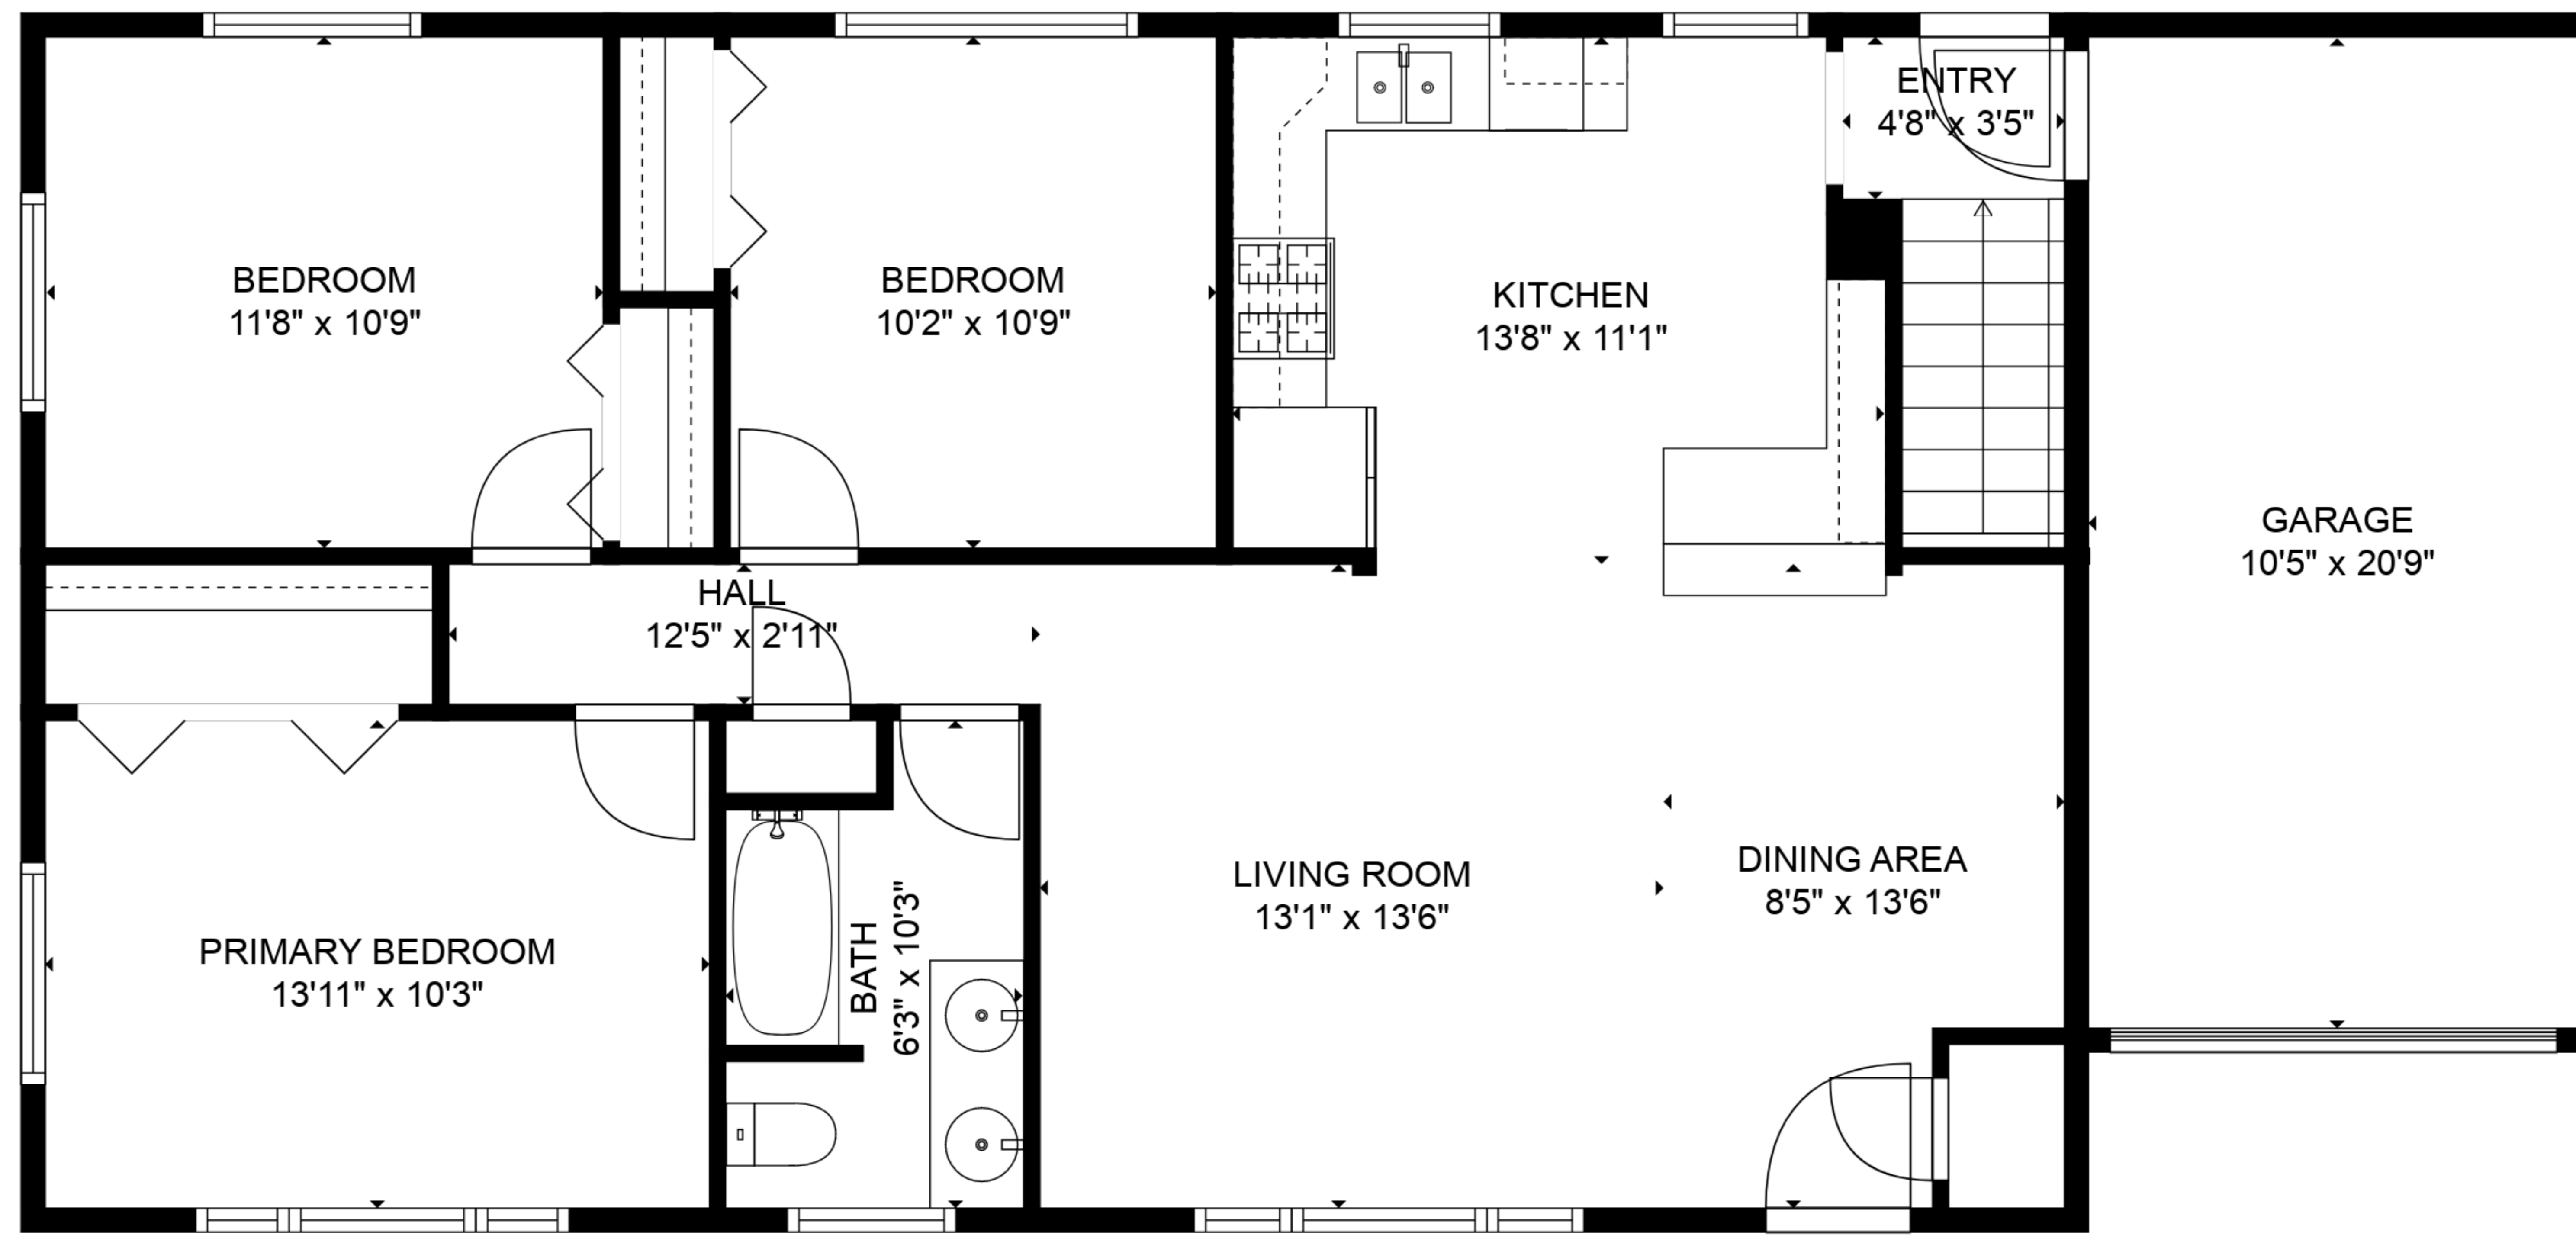

**TOTAL: 1852 sq. ft**

BELOW GROUND: 809 sq. ft, FLOOR 2: 1043 sq. ft  
 EXCLUDED AREAS: UTILITY: 184 sq. ft, GARAGE: 217 sq. ft

SIZES AND DIMENSIONS ARE APPROXIMATE, ACTUAL MAY VARY.

FLOOR 2

FLOOR 1

**TOTAL: 1852 sq. ft**  
 BELOW GROUND: 809 sq. ft, FLOOR 2: 1043 sq. ft  
 EXCLUDED AREAS: UTILITY: 184 sq. ft, GARAGE: 217 sq. ft

SIZES AND DIMENSIONS ARE APPROXIMATE, ACTUAL MAY VARY.