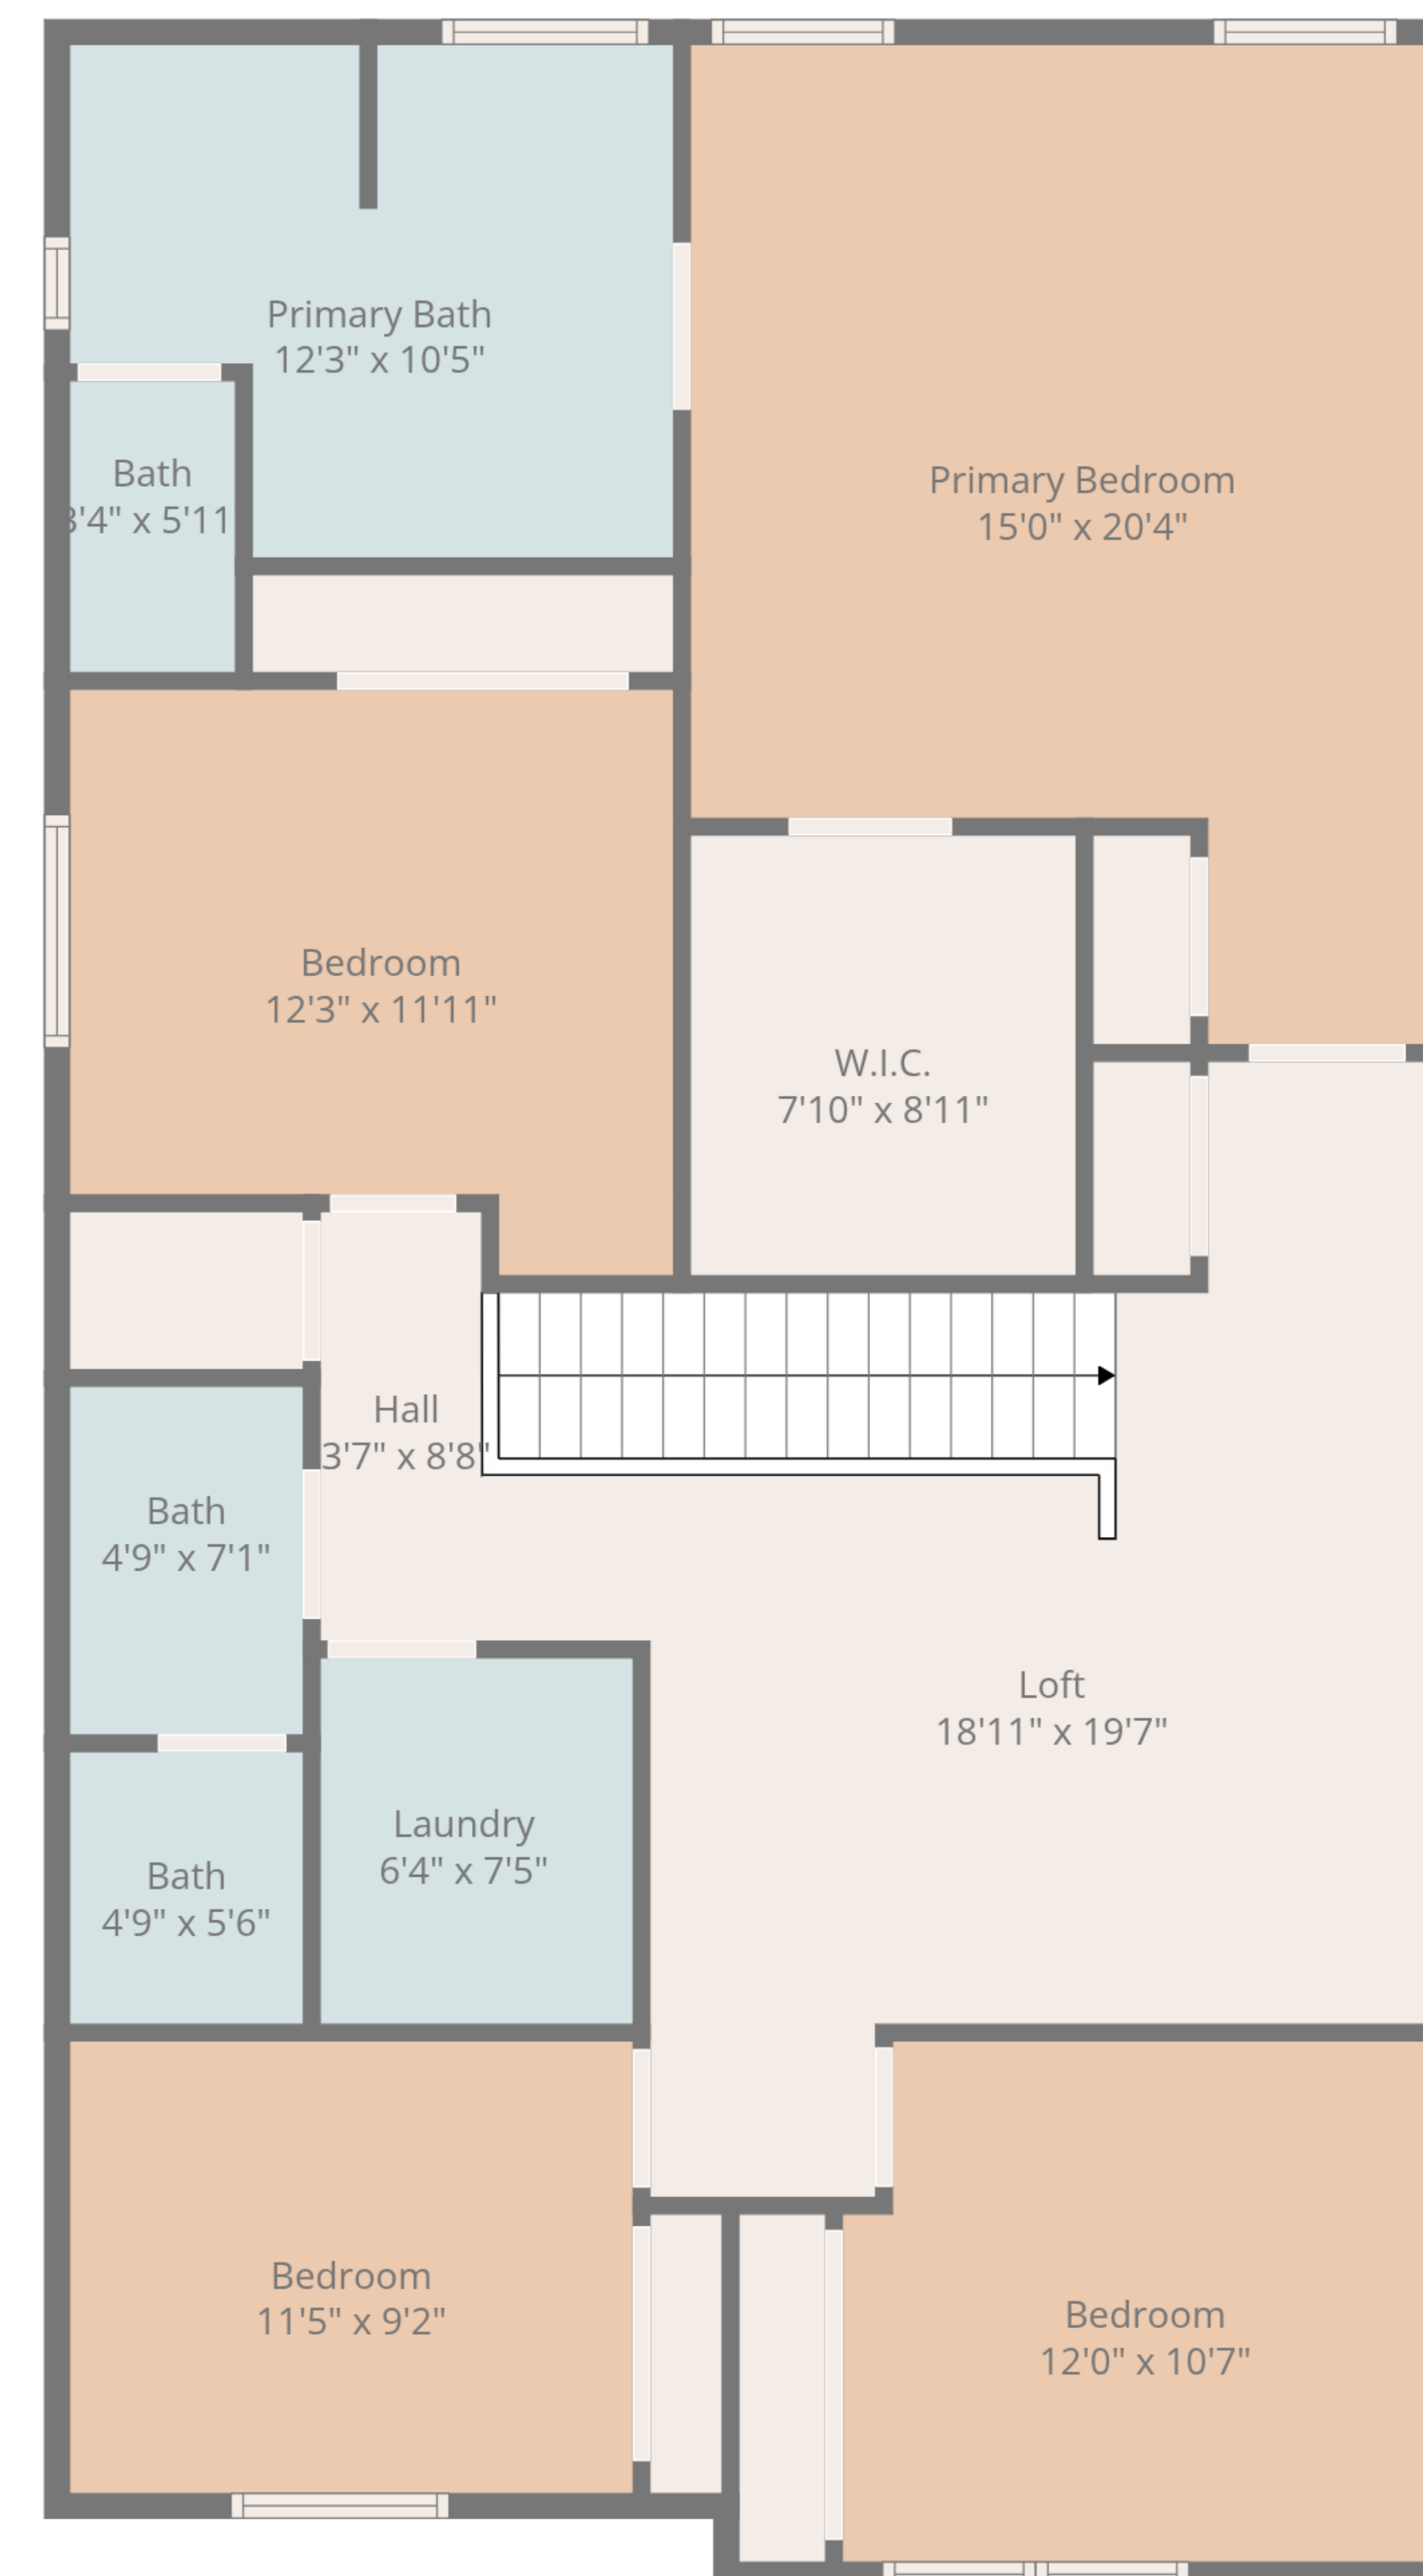

**Total: 2275 sq. ft**

1st Floor: 880 sq. Ft, 2nd Floor: 1395 sq. ft

Excluded Areas: Garage: 518 sq. Ft, Porch: 57 sq. Ft, Deck: 183 sq. Ft,  
Walls: 186 sq. ft

**Total: 2275 sq. ft**

1st Floor: 880 sq. Ft, 2nd Floor: 1395 sq. ft

Excluded Areas: Garage: 518 sq. Ft, Porch: 57 sq. Ft, Deck: 183 sq. Ft,  
Walls: 186 sq. ft

1st Floor

2nd Floor

**Total: 2275 sq. ft**  
 1st Floor: 880 sq. Ft, 2nd Floor: 1395 sq. ft  
 Excluded Areas: Garage: 518 sq. Ft, Porch: 57 sq. Ft, Deck: 183 sq. Ft,  
 Walls: 186 sq. ft