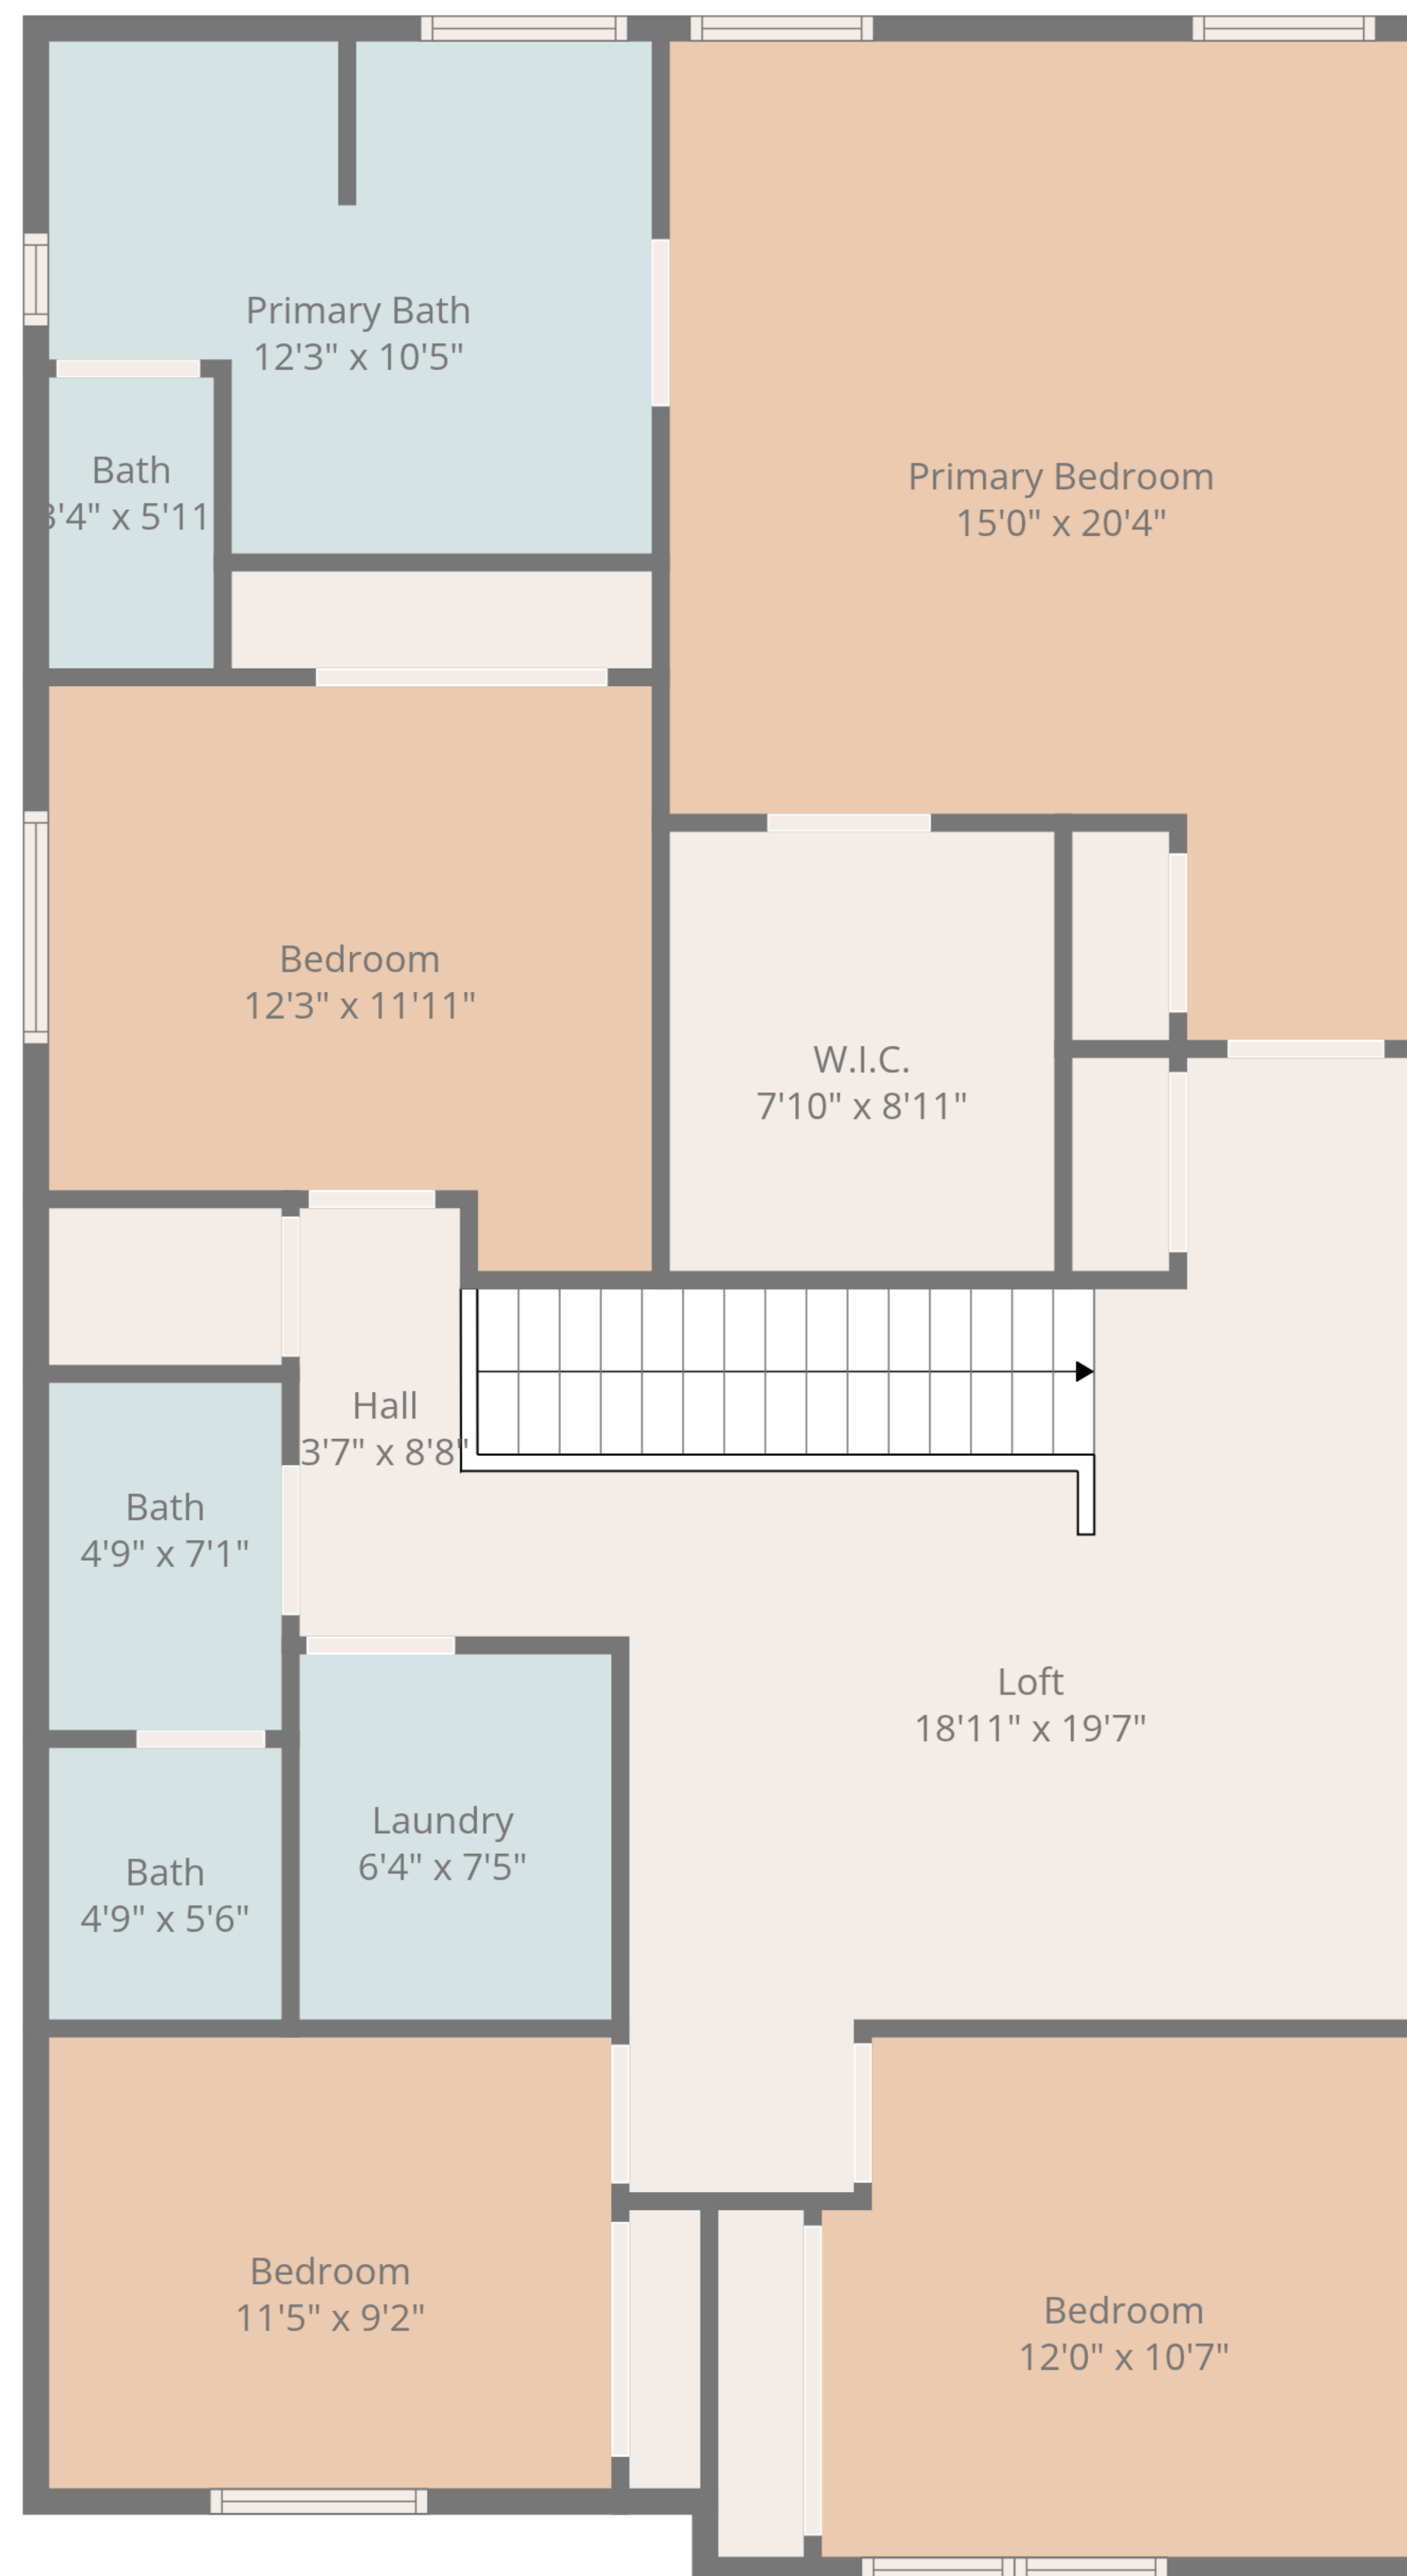

**Total: 2275 sq. ft**

1st Floor: 880 sq. Ft, 2nd Floor: 1395 sq. ft

Excluded Areas: Garage: 518 sq. Ft, Porch: 57 sq. Ft, Deck: 183 sq. Ft,  
Walls: 186 sq. ft

**Total: 2275 sq. ft**

1st Floor: 880 sq. Ft, 2nd Floor: 1395 sq. ft

Excluded Areas: Garage: 518 sq. Ft, Porch: 57 sq. Ft, Deck: 183 sq. Ft,  
Walls: 186 sq. ft

1st Floor

2nd Floor

**Total: 2275 sq. ft**  
 1st Floor: 880 sq. Ft, 2nd Floor: 1395 sq. ft  
 Excluded Areas: Garage: 518 sq. Ft, Porch: 57 sq. Ft, Deck: 183 sq. Ft,  
 Walls: 186 sq. ft