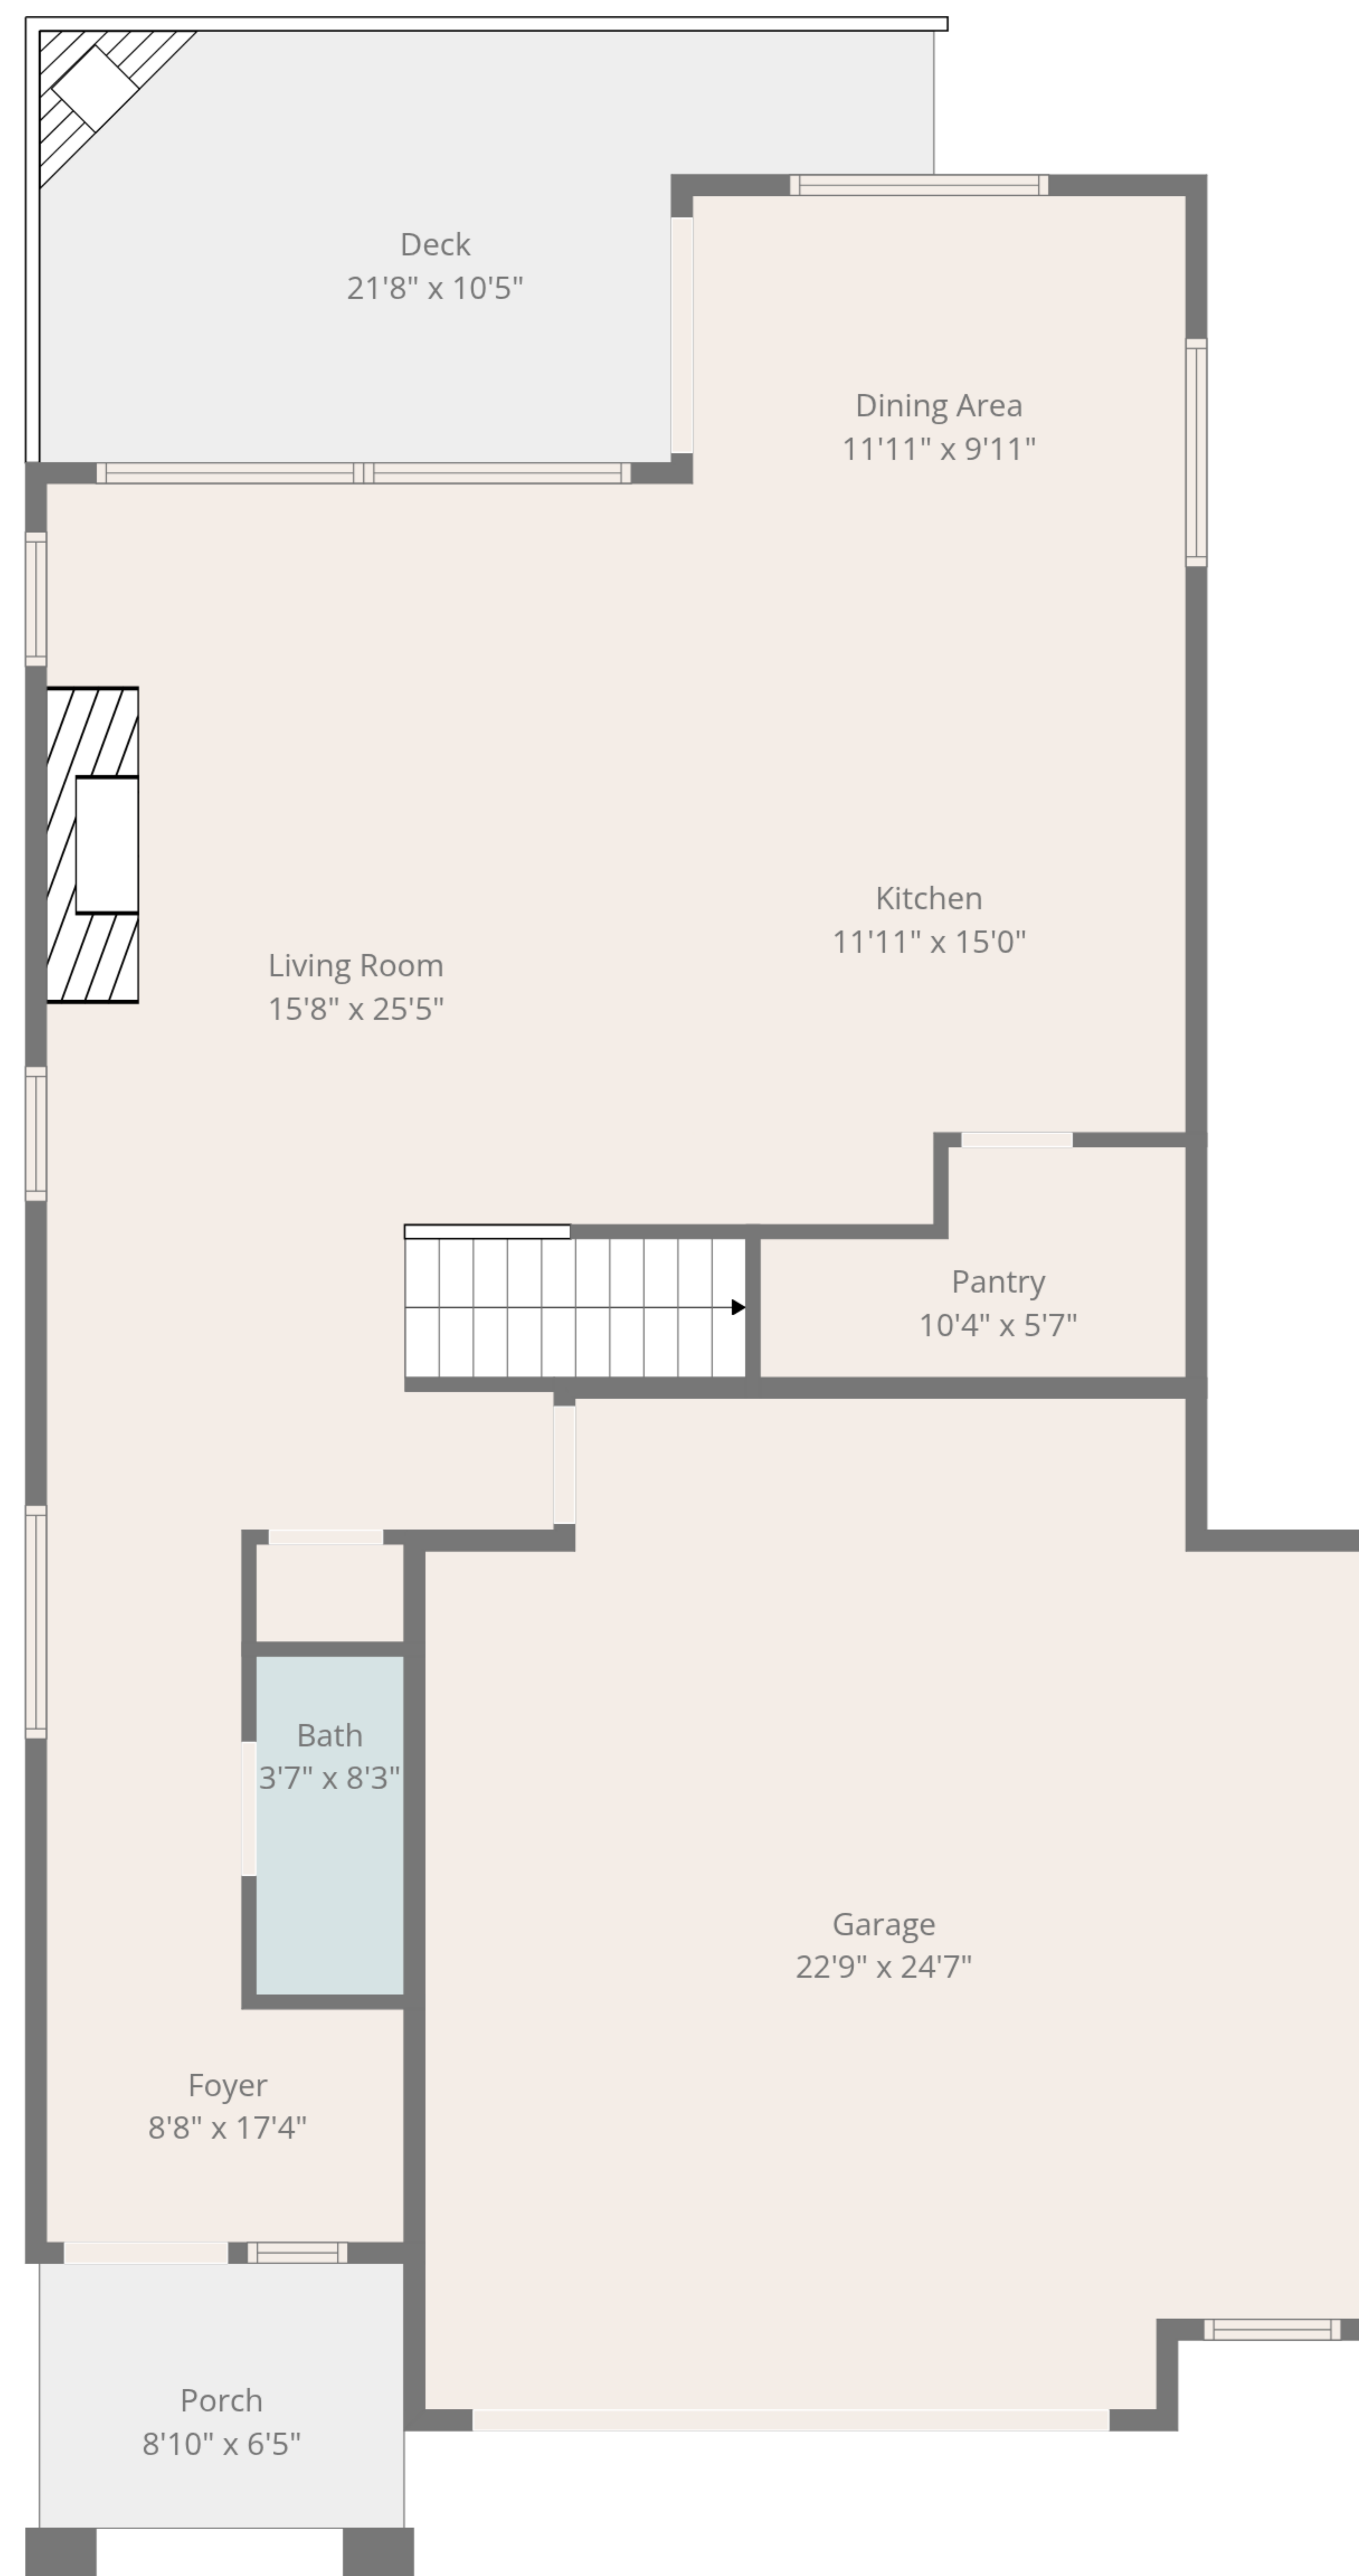

**Total: 2275 sq. ft**

1st Floor: 880 sq. Ft, 2nd Floor: 1395 sq. ft

Excluded Areas: Garage: 518 sq. Ft, Porch: 57 sq. Ft, Deck: 183 sq. Ft,  
Walls: 186 sq. ft

**Total: 2275 sq. ft**

1st Floor: 880 sq. Ft, 2nd Floor: 1395 sq. ft

Excluded Areas: Garage: 518 sq. Ft, Porch: 57 sq. Ft, Deck: 183 sq. Ft,  
Walls: 186 sq. ft

1st Floor

2nd Floor

**Total: 2275 sq. ft**  
 1st Floor: 880 sq. Ft, 2nd Floor: 1395 sq. ft  
 Excluded Areas: Garage: 518 sq. Ft, Porch: 57 sq. Ft, Deck: 183 sq. Ft,  
 Walls: 186 sq. ft