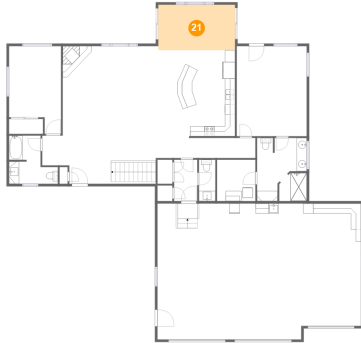

11916 Aspen View Rd, Sturgis, SD, US

21 Floor 2 - Dining Area

Dimensions: 15'3" x 9'0"
Area: 137 sq. ft
Counted as living area: Yes

Heated: Yes
Finished: Yes
Enclosed: Yes
Contiguous: Yes
Permitted: Yes
Wet space: No
Addition: No
Conversion: No