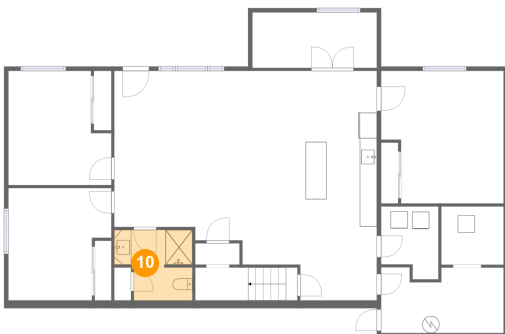

10 Floor 1 - Bath

Dimensions: 9'1" x 8'3"
Area: 65 sq. ft
Counted as living area: Yes

Heated: Yes
Finished: Yes
Enclosed: Yes
Contiguous: Yes
Permitted: Yes
Wet space: Yes
Addition: No
Conversion: No