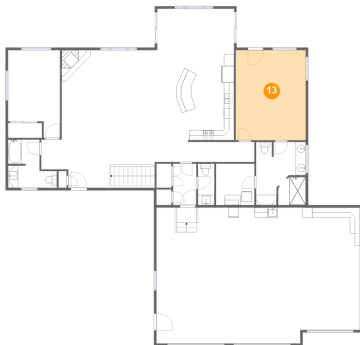

13 Floor 2 - Primary Bedroom

Dimensions: 13'10" x 17'10"
Area: 248 sq. ft
Counted as living area: Yes

Heated: Yes
Finished: Yes
Enclosed: Yes
Contiguous: Yes
Permitted: Yes
Wet space: No
Addition: No
Conversion: No