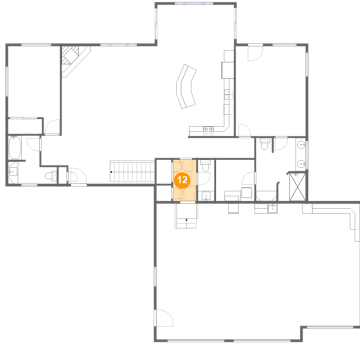

11916 Aspen View Rd, Sturgis, SD, US

12 Floor 2 - Hall

Dimensions: 4'7" x 8'2"
Area: 38 sq. ft
Counted as living area: Yes

Heated: Yes
Finished: Yes
Enclosed: Yes
Contiguous: Yes
Permitted: Yes
Wet space: No
Addition: No
Conversion: No