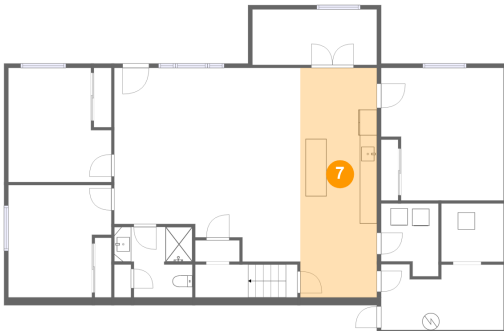

Heated: No
Finished: No
Enclosed: Yes
Contiguous: Yes
Permitted: Yes
Wet space: No
Addition: No
Conversion: No

4 Floor 1 - Bedroom

Dimensions: 12'0" x 13'4"
Area: 144 sq. ft
Counted as living area: Yes

Heated: Yes
Finished: Yes
Enclosed: Yes
Contiguous: Yes
Permitted: Yes
Wet space: No
Addition: No
Conversion: No

5 Floor 1 - Laundry

Dimensions: 6'9" x 8'7"
Area: 51 sq. ft
Counted as living area: Yes

Heated: Yes
Finished: Yes
Enclosed: Yes
Contiguous: Yes
Permitted: Yes
Wet space: No
Addition: No
Conversion: No

11916 Aspen View Rd, Sturgis, SD, US

6 Floor 1 - Room

Dimensions: 14'7" x 6'6"
Area: 95 sq. ft
Counted as living area: Yes

Heated: Yes
Finished: Yes
Enclosed: Yes
Contiguous: Yes
Permitted: Yes
Wet space: No
Addition: No
Conversion: No

7 Floor 1 - Wet Bar