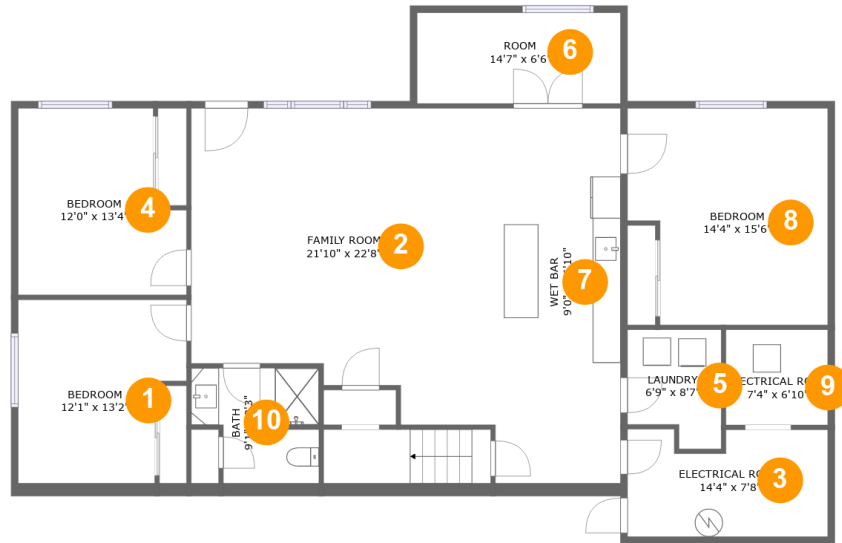

 **4,869** Total sqft

11916 Aspen View Rd, Sturgis, SD, US

Room dimensions

Floor 1

Total sqft: 1827 Living area: 1654

#		Dimensions	sqft	Counted as living area
1	Bedroom	12'1" x 13'2"	142 sq. ft	Yes
2	Family Room	21'10" x 22'8"	437 sq. ft	Yes
3	Electrical Room	14'4" x 7'8"	104 sq. ft	No
4	Bedroom	12'0" x 13'4"	144 sq. ft	Yes
5	Laundry	6'9" x 8'7"	51 sq. ft	Yes
6	Room	14'7" x 6'6"	95 sq. ft	Yes
7	Wet Bar	9'0" x 26'10"	241 sq. ft	Yes
8	Bedroom	14'4" x 15'6"	205 sq. ft	Yes
9	Electrical Room	7'4" x 6'10"	50 sq. ft	No
10	Bath	9'1" x 8'3"	65 sq. ft	Yes

11916 Aspen View Rd, Sturgis, SD, US**Room dimensions**

Floor 2

Total sqft: 3042 Living area: 1934

#		Dimensions	sqft	Counted as living area
11	Hall	19'3" x 3'11"	76 sq. ft	Yes
12	Hall	4'7" x 8'2"	38 sq. ft	Yes
13	Primary Bedroom	13'10" x 17'10"	248 sq. ft	Yes
14	Bath	9'10" x 12'6"	119 sq. ft	Yes
15	Bedroom	10'4" x 17'5"	156 sq. ft	Yes
16	Kitchen	15'3" x 17'5"	261 sq. ft	Yes
17	Garage	40'4" x 26'11"	1055 sq. ft	No
18	Bath	9'8" x 9'7"	70 sq. ft	Yes
19	Laundry	7'7" x 8'2"	62 sq. ft	Yes
20	Living Room	23'0" x 27'3"	534 sq. ft	Yes
21	Dining Area	15'3" x 9'0"	137 sq. ft	Yes

19 Floor 2 - Laundry

Dimensions: 7'7" x 8'2"
Area: 62 sq. ft
Counted as living area: Yes

Heated: Yes
Finished: Yes
Enclosed: Yes
Contiguous: Yes
Permitted: Yes
Wet space: No
Addition: No
Conversion: No

20 Floor 2 - Living Room

21 Floor 2 - Dining Area

Dimensions: 15'3" x 9'0"
Area: 137 sq. ft
Counted as living area: Yes

Heated: Yes
Finished: Yes
Enclosed: Yes
Contiguous: Yes
Permitted: Yes
Wet space: No
Addition: No
Conversion: No