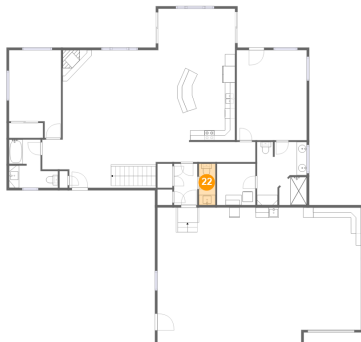

22 Floor 2 - WC

Dimensions: 3'3" x 8'2"
Area: 27 sq. ft
Counted as living area: Yes

Heated: Yes
Finished: Yes
Enclosed: Yes
Contiguous: Yes
Permitted: Yes
Wet space: Yes
Addition: No
Conversion: No