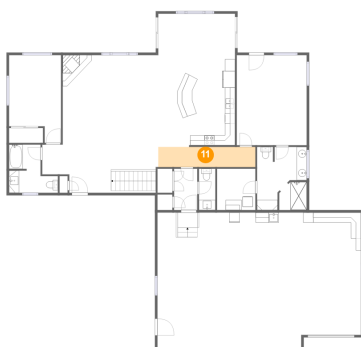

11 Floor 2 - Hall

Dimensions: 19'3" x 3'11"
Area: 76 sq. ft
Counted as living area: Yes

Heated: Yes
Finished: Yes
Enclosed: Yes
Contiguous: Yes
Permitted: Yes
Wet space: No
Addition: No
Conversion: No