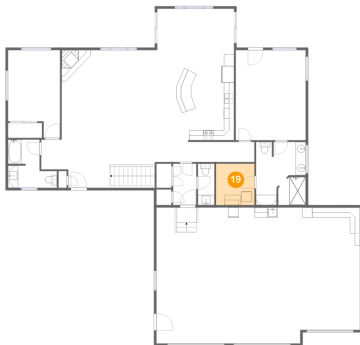

19 Floor 2 - Laundry

Dimensions: 7'7" x 8'2"
Area: 62 sq. ft
Counted as living area: Yes

Heated: Yes
Finished: Yes
Enclosed: Yes
Contiguous: Yes
Permitted: Yes
Wet space: No
Addition: No
Conversion: No