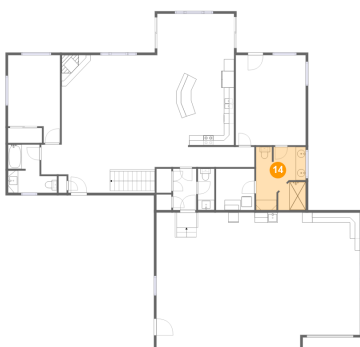

14 Floor 2 - Bath

Dimensions: 9'10" x 12'6"
Area: 119 sq. ft
Counted as living area: Yes

Heated: Yes
Finished: Yes
Enclosed: Yes
Contiguous: Yes
Permitted: Yes
Wet space: Yes
Addition: No
Conversion: No