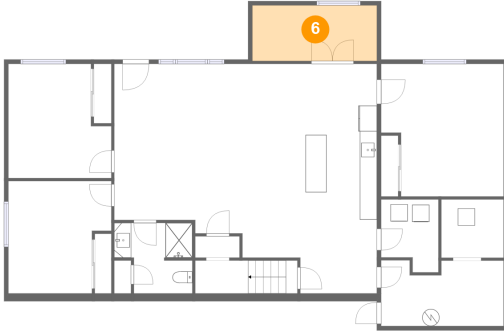

Heated: No
Finished: No
Enclosed: Yes
Contiguous: Yes
Permitted: Yes
Wet space: No
Addition: No
Conversion: No

4 Floor 1 - Bedroom

Dimensions: 12'0" x 13'4"
Area: 144 sq. ft
Counted as living area: Yes

Heated: Yes
Finished: Yes
Enclosed: Yes
Contiguous: Yes
Permitted: Yes
Wet space: No
Addition: No
Conversion: No

5 Floor 1 - Laundry

Dimensions: 6'9" x 8'7"
Area: 51 sq. ft
Counted as living area: Yes

Heated: Yes
Finished: Yes
Enclosed: Yes
Contiguous: Yes
Permitted: Yes
Wet space: No
Addition: No
Conversion: No

11916 Aspen View Rd, Sturgis, SD, US

6 Floor 1 - Room

Dimensions: 14'7" x 6'6"
Area: 95 sq. ft
Counted as living area: Yes

Heated: Yes
Finished: Yes
Enclosed: Yes
Contiguous: Yes
Permitted: Yes
Wet space: No
Addition: No
Conversion: No

7 Floor 1 - Wet Bar