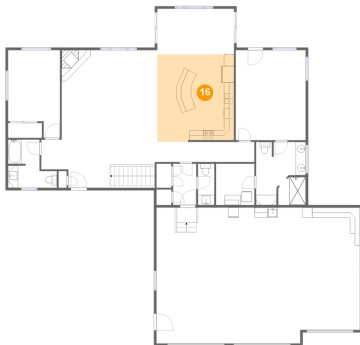

16 Floor 2 - Kitchen

Dimensions: 15'3" x 17'5"
Area: 261 sq. ft
Counted as living area: Yes

Heated: Yes
Finished: Yes
Enclosed: Yes
Contiguous: Yes
Permitted: Yes
Wet space: No
Addition: No
Conversion: No