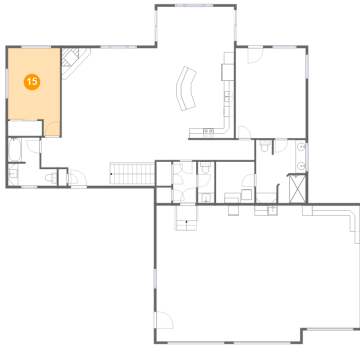

11916 Aspen View Rd, Sturgis, SD, US

15 Floor 2 - Bedroom

Dimensions: 10'4" x 17'5"
Area: 156 sq. ft
Counted as living area: Yes

Heated: Yes
Finished: Yes
Enclosed: Yes
Contiguous: Yes
Permitted: Yes
Wet space: No
Addition: No
Conversion: No