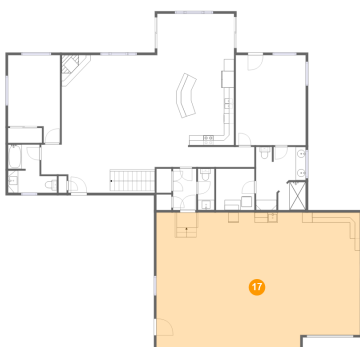

17 Floor 2 - Garage

Dimensions: 40'4" x 26'11"
Area: 1055 sq. ft
Counted as living area: No

Heated: No
Finished: No
Enclosed: Yes
Contiguous: Yes
Permitted: Yes
Wet space: No
Addition: No
Conversion: No