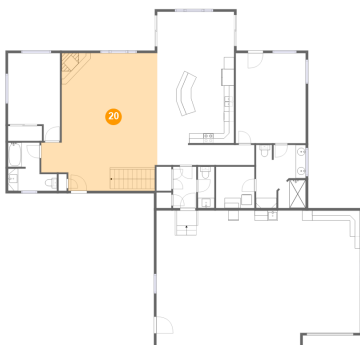

19 Floor 2 - Laundry

Dimensions: 7'7" x 8'2"
Area: 62 sq. ft
Counted as living area: Yes

Heated: Yes
Finished: Yes
Enclosed: Yes
Contiguous: Yes
Permitted: Yes
Wet space: No
Addition: No
Conversion: No

20 Floor 2 - Living Room