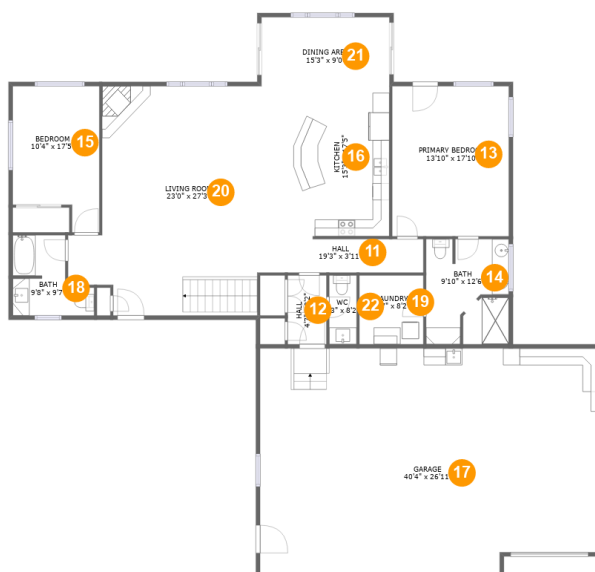

 **4,869** Total sqft

11916 Aspen View Rd, Sturgis, SD, US

Room dimensions

Floor 1

Total sqft: 1827 Living area: 1654

#		Dimensions	sqft	Counted as living area
1	Bedroom	12'1" x 13'2"	142 sq. ft	Yes
2	Family Room	21'10" x 22'8"	437 sq. ft	Yes
3	Electrical Room	14'4" x 7'8"	104 sq. ft	No
4	Bedroom	12'0" x 13'4"	144 sq. ft	Yes
5	Laundry	6'9" x 8'7"	51 sq. ft	Yes
6	Room	14'7" x 6'6"	95 sq. ft	Yes
7	Wet Bar	9'0" x 26'10"	241 sq. ft	Yes
8	Bedroom	14'4" x 15'6"	205 sq. ft	Yes
9	Electrical Room	7'4" x 6'10"	50 sq. ft	No
10	Bath	9'1" x 8'3"	65 sq. ft	Yes

11916 Aspen View Rd, Sturgis, SD, US**Room dimensions**

Floor 2

Total sqft: 3042 Living area: 1934

#		Dimensions	sqft	Counted as living area
11	Hall	19'3" x 3'11"	76 sq. ft	Yes
12	Hall	4'7" x 8'2"	38 sq. ft	Yes
13	Primary Bedroom	13'10" x 17'10"	248 sq. ft	Yes
14	Bath	9'10" x 12'6"	119 sq. ft	Yes
15	Bedroom	10'4" x 17'5"	156 sq. ft	Yes
16	Kitchen	15'3" x 17'5"	261 sq. ft	Yes
17	Garage	40'4" x 26'11"	1055 sq. ft	No
18	Bath	9'8" x 9'7"	70 sq. ft	Yes
19	Laundry	7'7" x 8'2"	62 sq. ft	Yes
20	Living Room	23'0" x 27'3"	534 sq. ft	Yes
21	Dining Area	15'3" x 9'0"	137 sq. ft	Yes

Heated: Yes
Finished: Yes
Enclosed: Yes
Contiguous: Yes
Permitted: Yes
Wet space: No
Addition: No
Conversion: No

2 Floor 1 - Family Room

Dimensions: 21'10" x 22'8"
Area: 437 sq. ft
Counted as living area: Yes