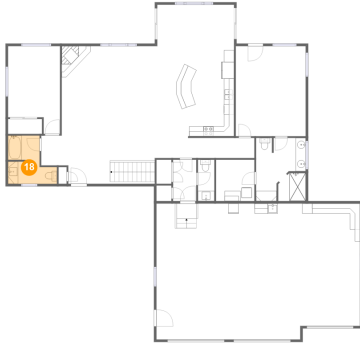

11916 Aspen View Rd, Sturgis, SD, US

18 Floor 2 - Bath

Dimensions: 9'8" x 9'7"
Area: 70 sq. ft
Counted as living area: Yes

Heated: Yes
Finished: Yes
Enclosed: Yes
Contiguous: Yes
Permitted: Yes
Wet space: Yes
Addition: No
Conversion: No