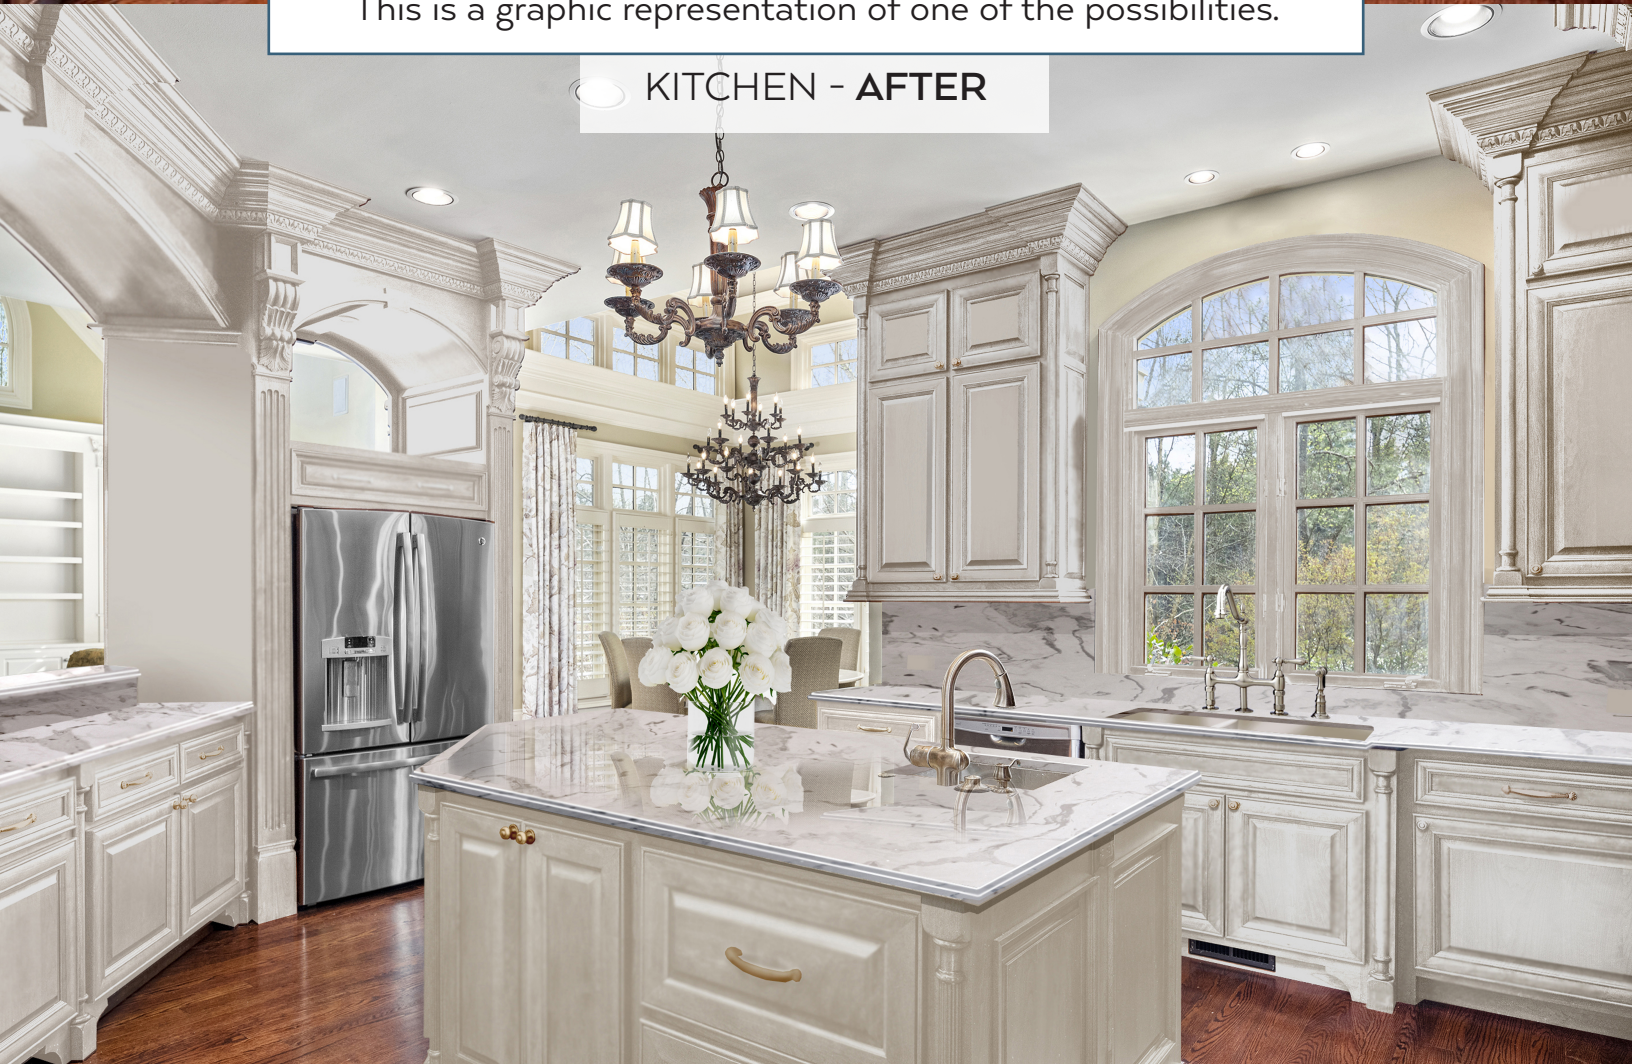

Elegance in every room. Handsome mahogany Library has coffered ceilings, fireplace & adjoins the luxurious Master Suite w separate his/her bathrooms & custom closets. Balcony overlooks resort-like backyard w gorgeous pool, spa, fire-pit & green space. Lower Level has full Kitchen, Family, Media & Rec Rooms, Sauna & walks out to a stoned covered Veranda & exquisite backyard. DS Murphy did an appraisal showing a conservative valuation of \$1,850,000

Don't miss out on this opportunity to buy your dream home and have Instant Equity!

KITCHEN - BEFORE

This is a graphic representation of one of the possibilities.

KITCHEN - AFTER

**KITCHEN - BEFORE**

This is a graphic representation of one of the possibilities.