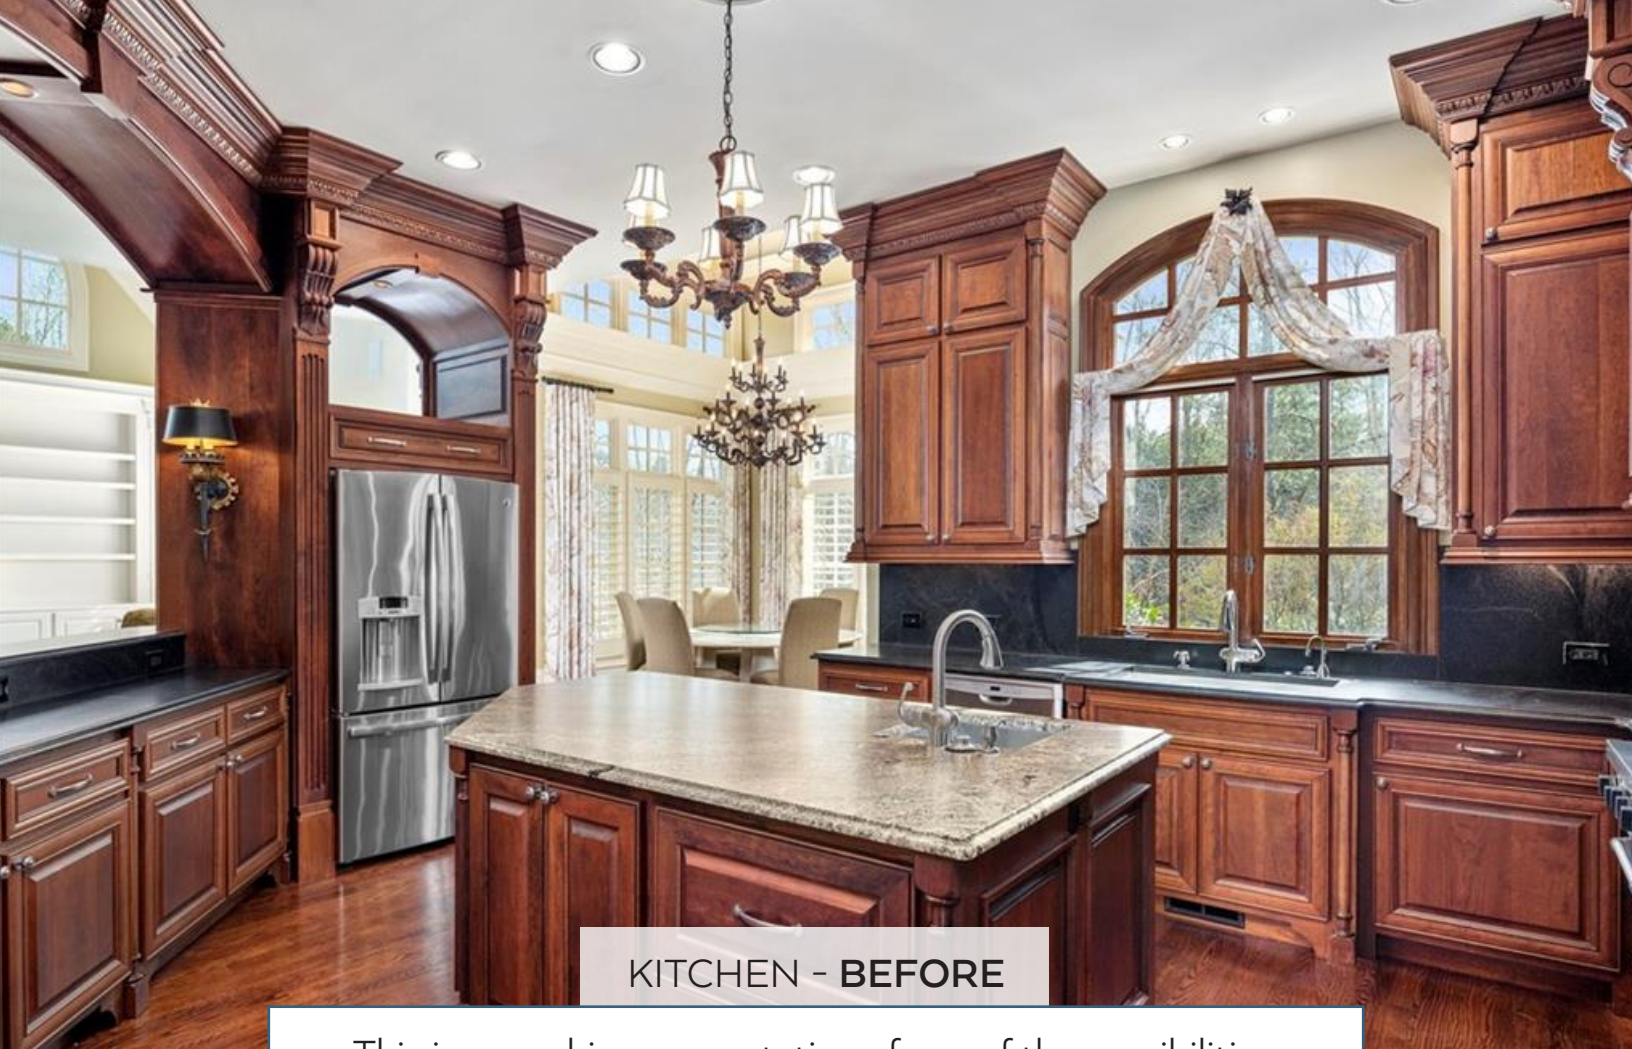

Elegance in every room. Handsome mahogany Library has coffered ceilings, fireplace & adjoins the luxurious Master Suite w separate his/her bathrooms & custom closets. Balcony overlooks resort-like backyard w gorgeous pool, spa, fire-pit & green space. Lower Level has full Kitchen, Family, Media & Rec Rooms, Sauna & walks out to a stoned covered Veranda & exquisite backyard. DS Murphy did an appraisal showing a conservative valuation of \$1,850,000

Don't miss out on this opportunity to buy your dream home and have Instant Equity!

KITCHEN - BEFORE

This is a graphic representation of one of the possibilities.

KITCHEN - AFTER

**KITCHEN - BEFORE**

This is a graphic representation of one of the possibilities.