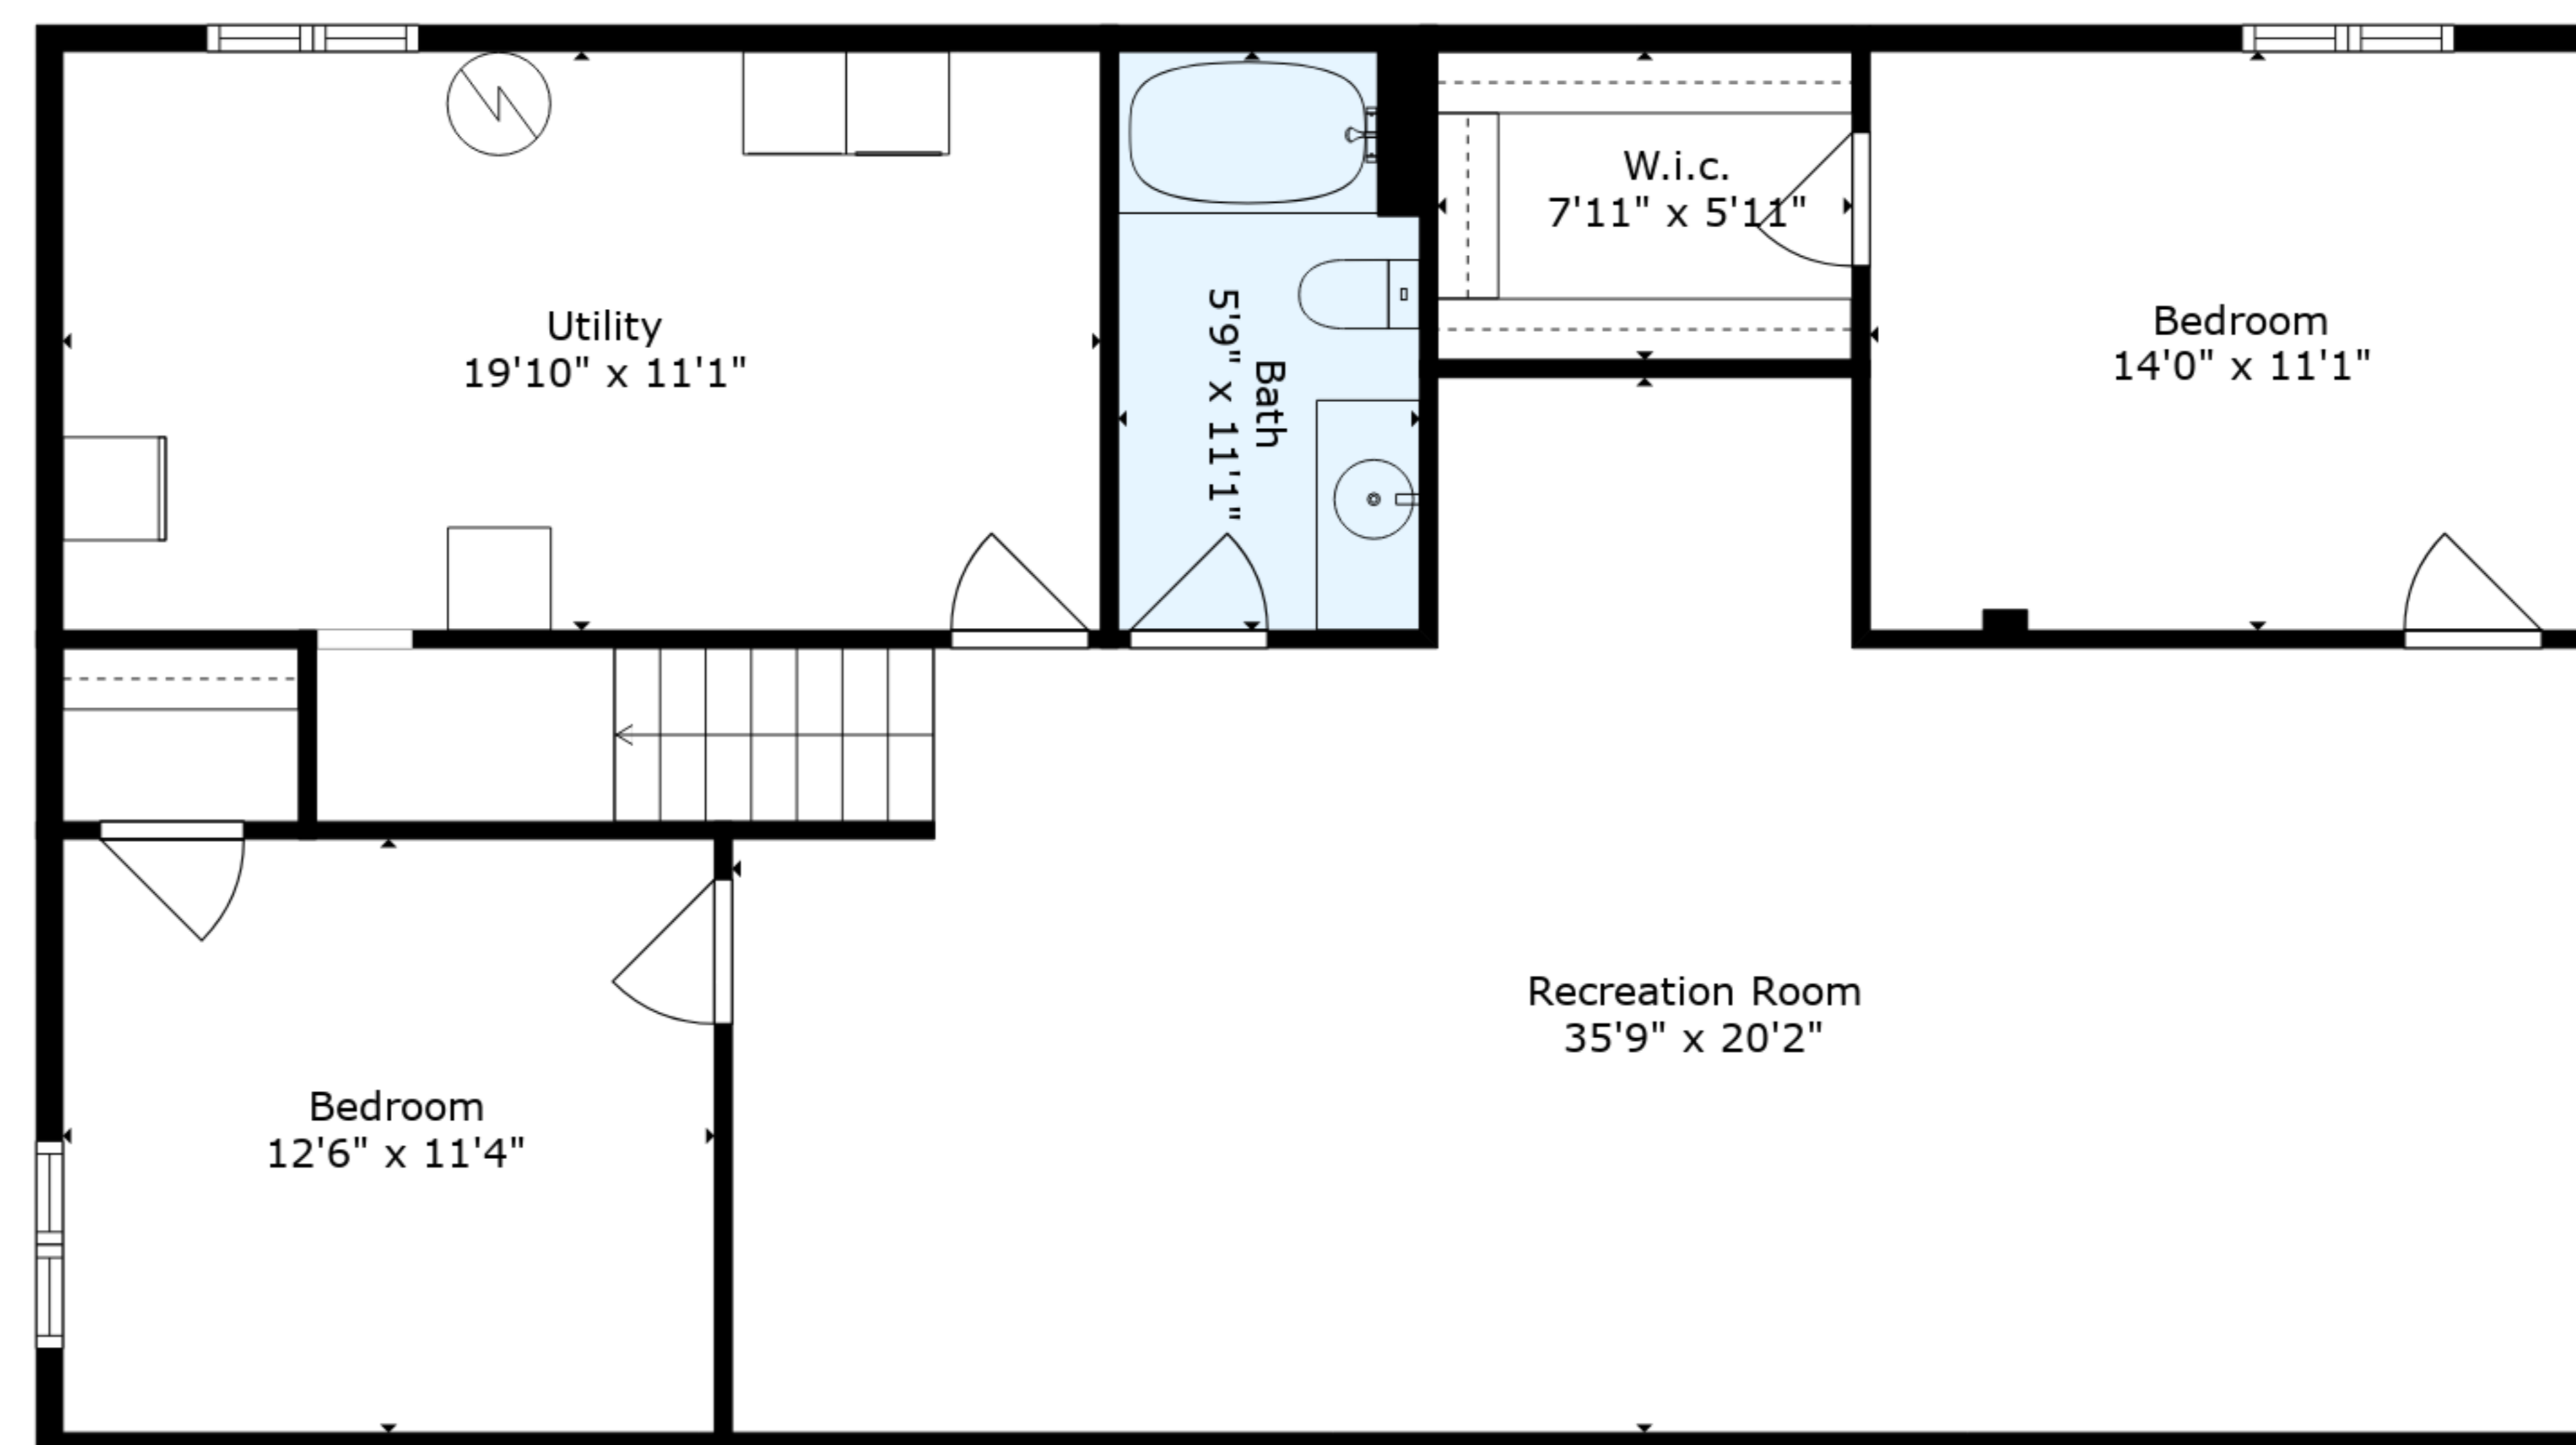

**TOTAL: 2462 sq. ft**  
 BELOW GROUND: 1064 sq. ft, FLOOR 2: 1398 sq. ft  
 EXCLUDED AREAS: UTILITY: 220 sq. ft, DECK: 232 sq. ft, COVERED DECK: 302 sq. ft

Floor Plan Created By Cubicasa App. Measurements Deemed Highly Reliable But Not Guaranteed.