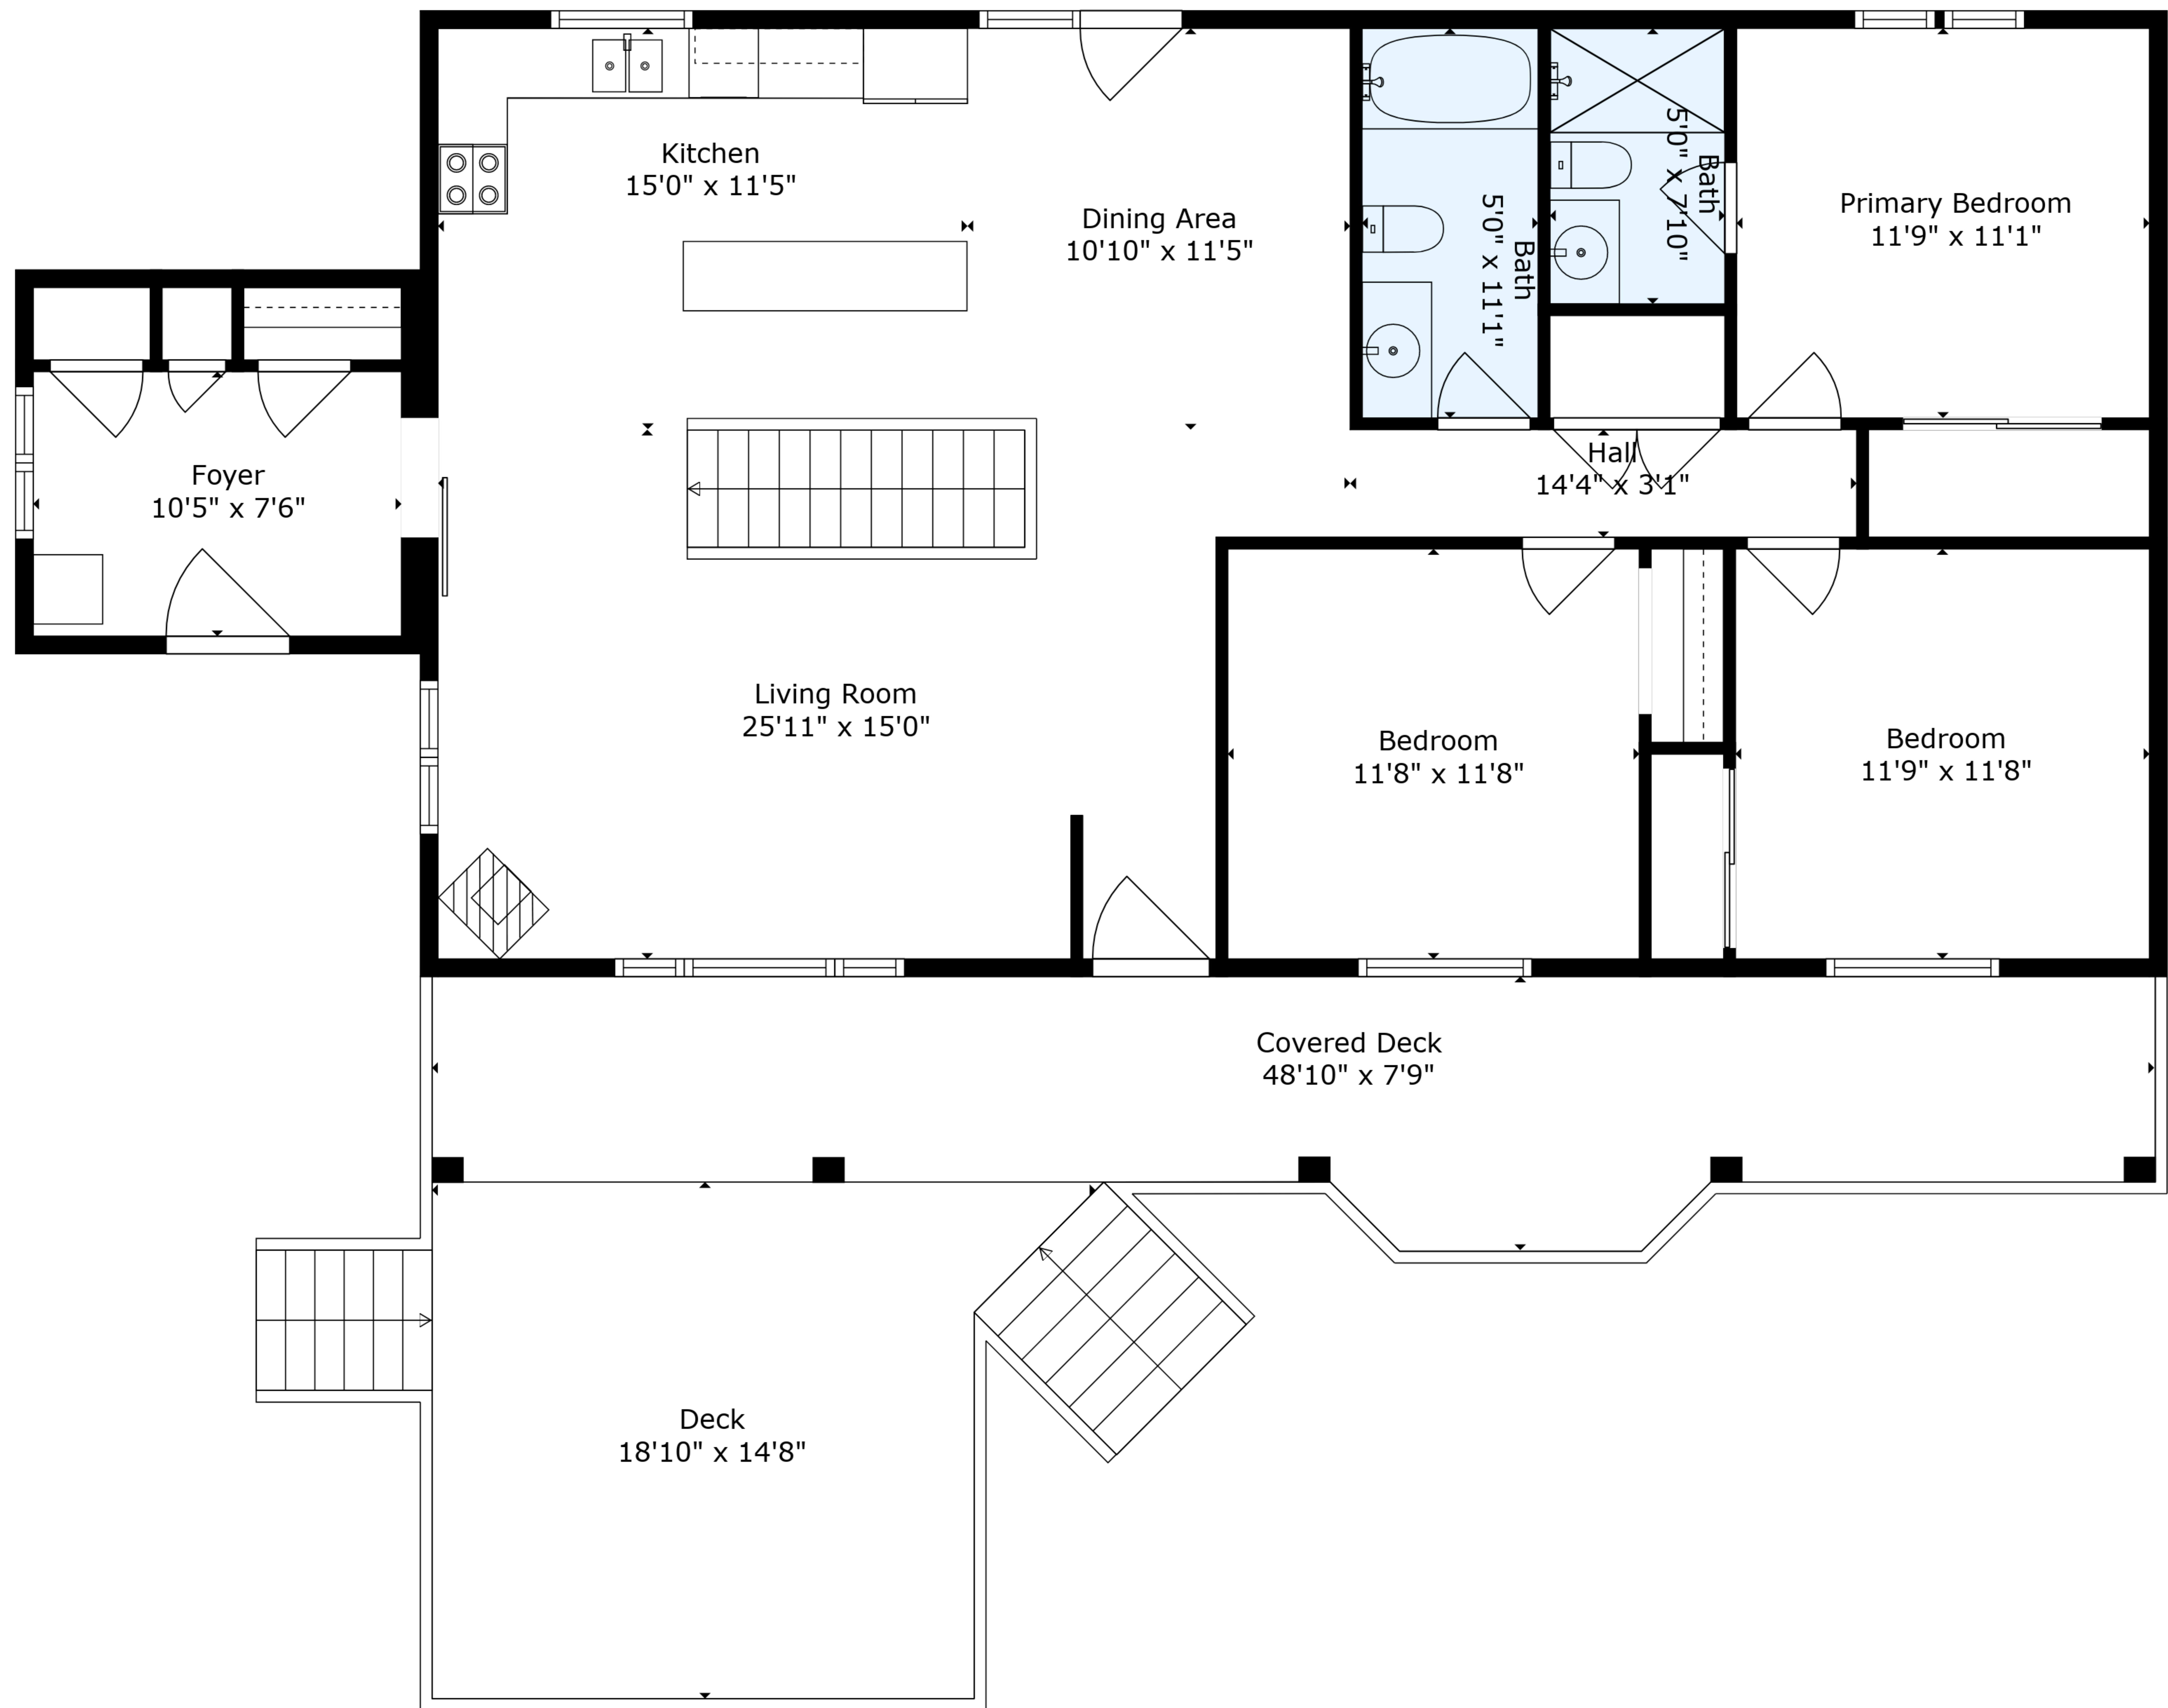

**TOTAL: 2462 sq. ft**  
 BELOW GROUND: 1064 sq. ft, FLOOR 2: 1398 sq. ft  
 EXCLUDED AREAS: UTILITY: 220 sq. ft, DECK: 232 sq. ft, COVERED DECK: 302 sq. ft

Floor Plan Created By Cubicasa App. Measurements Deemed Highly Reliable But Not Guaranteed.