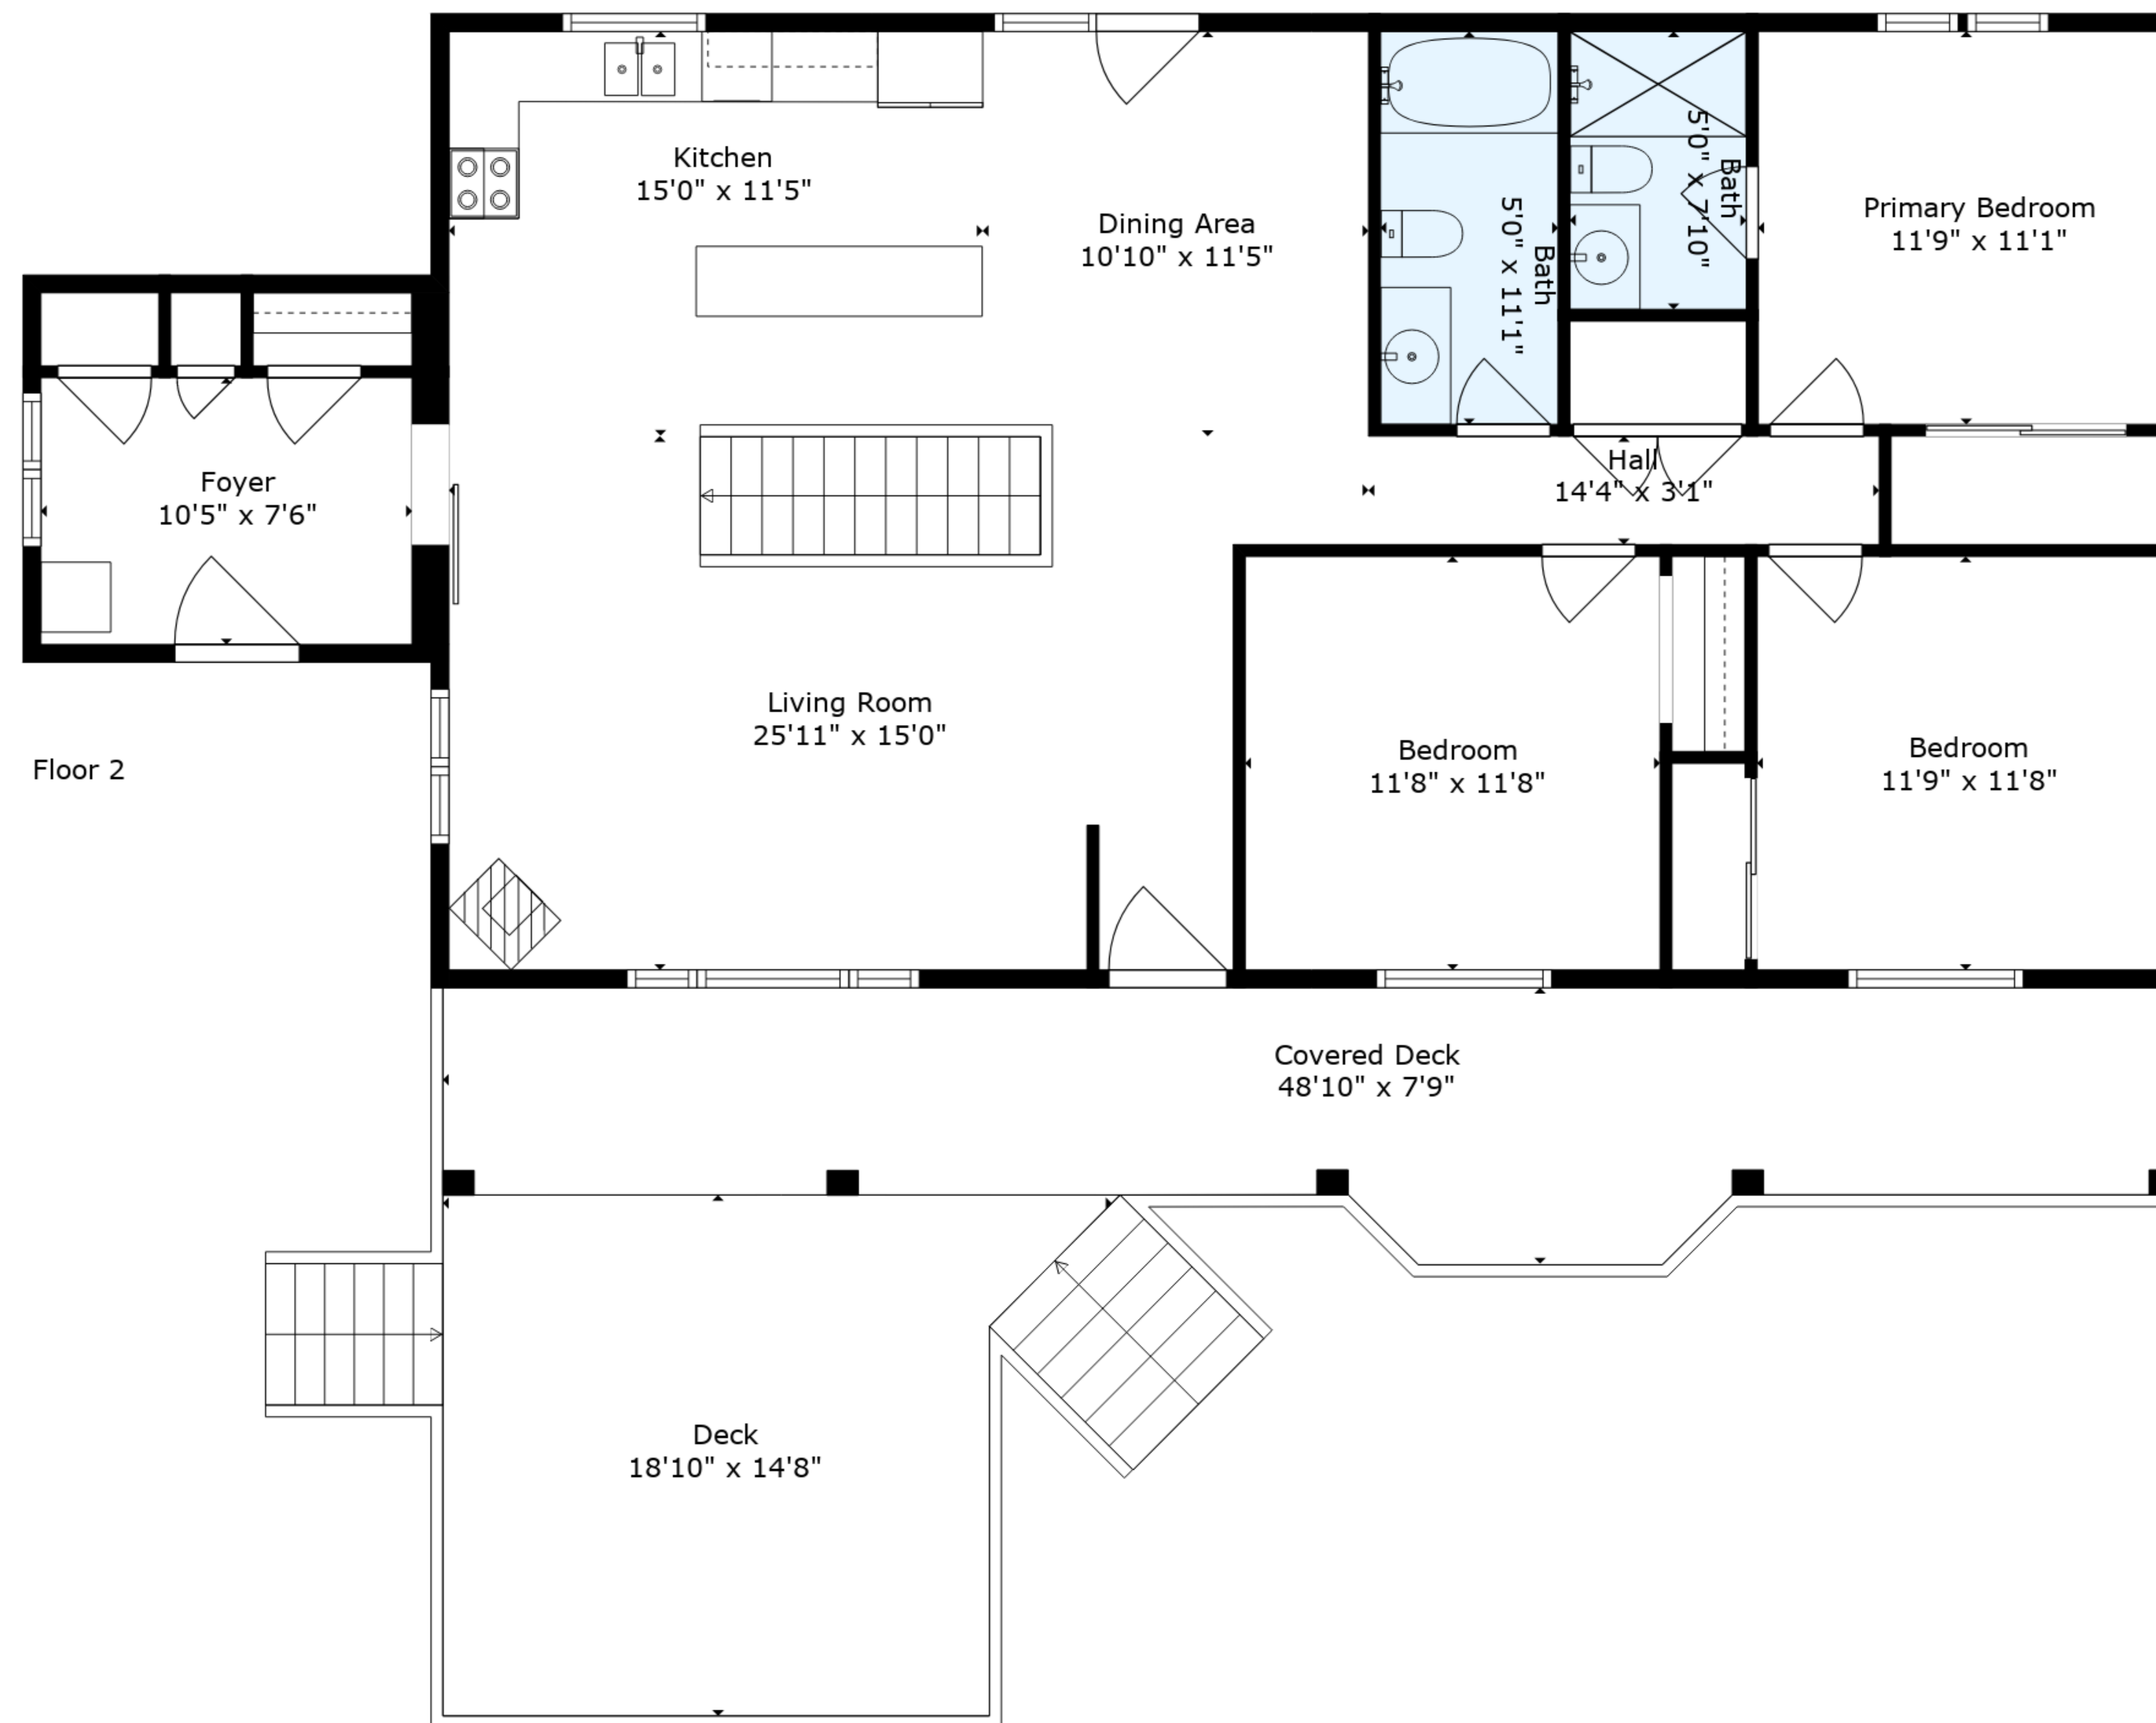

**TOTAL: 2462 sq. ft**  
 BELOW GROUND: 1064 sq. ft, FLOOR 2: 1398 sq. ft  
 EXCLUDED AREAS: UTILITY: 220 sq. ft, DECK: 232 sq. ft, COVERED DECK: 302 sq. ft

Floor Plan Created By Cubicasa App. Measurements Deemed Highly Reliable But Not Guaranteed.