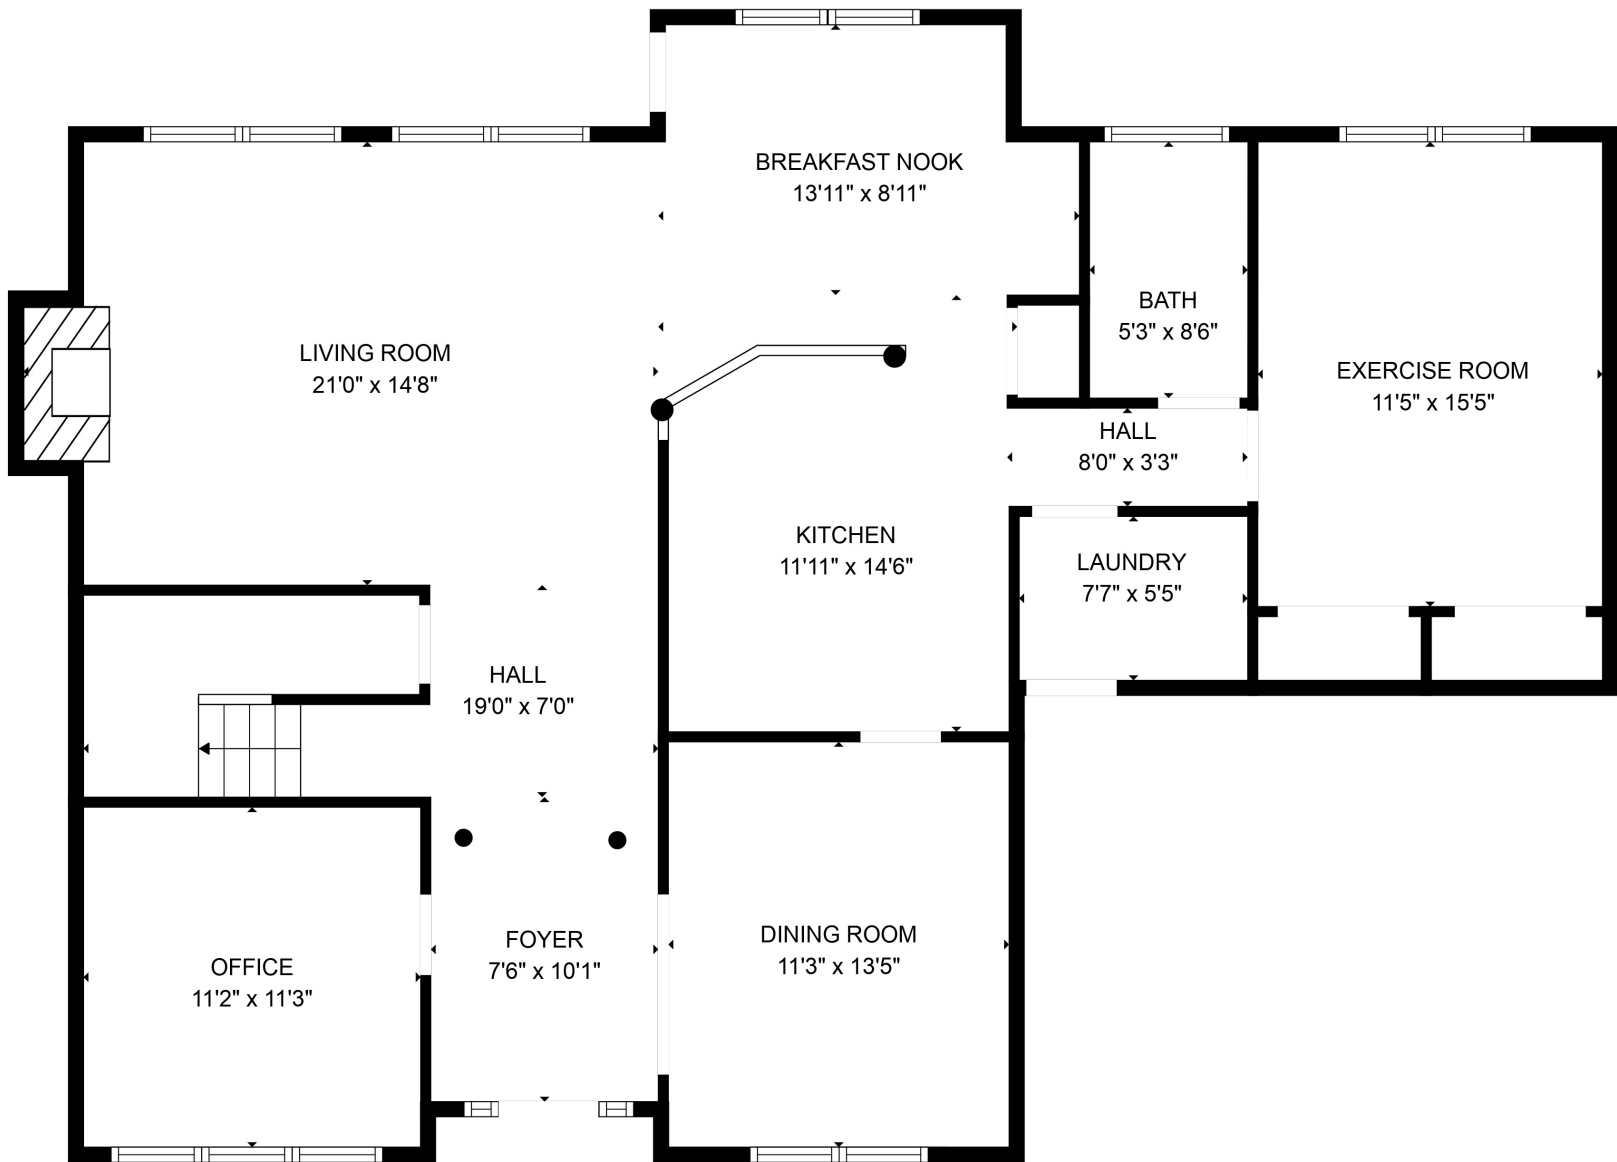

FLOOR 1

FLOOR 2

Total scanned area: 2939 sq. ft

SIZES AND DIMENSIONS ARE APPROXIMATE. ACTUAL MAY VARY.

Total scanned area: 2939 sq. ft

SIZES AND DIMENSIONS ARE APPROXIMATE. ACTUAL MAY VARY.

Total scanned area: 2939 sq. ft

SIZES AND DIMENSIONS ARE APPROXIMATE. ACTUAL MAY VARY.