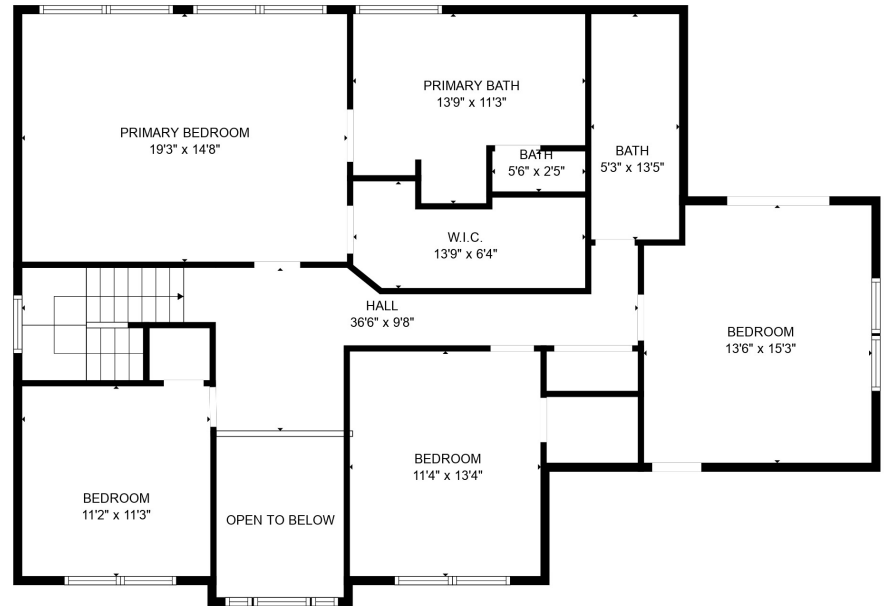

FLOOR 1

FLOOR 2

Total scanned area: 2939 sq. ft

SIZES AND DIMENSIONS ARE APPROXIMATE. ACTUAL MAY VARY.

Total scanned area: 2939 sq. ft

SIZES AND DIMENSIONS ARE APPROXIMATE. ACTUAL MAY VARY.

Total scanned area: 2939 sq. ft

SIZES AND DIMENSIONS ARE APPROXIMATE. ACTUAL MAY VARY.