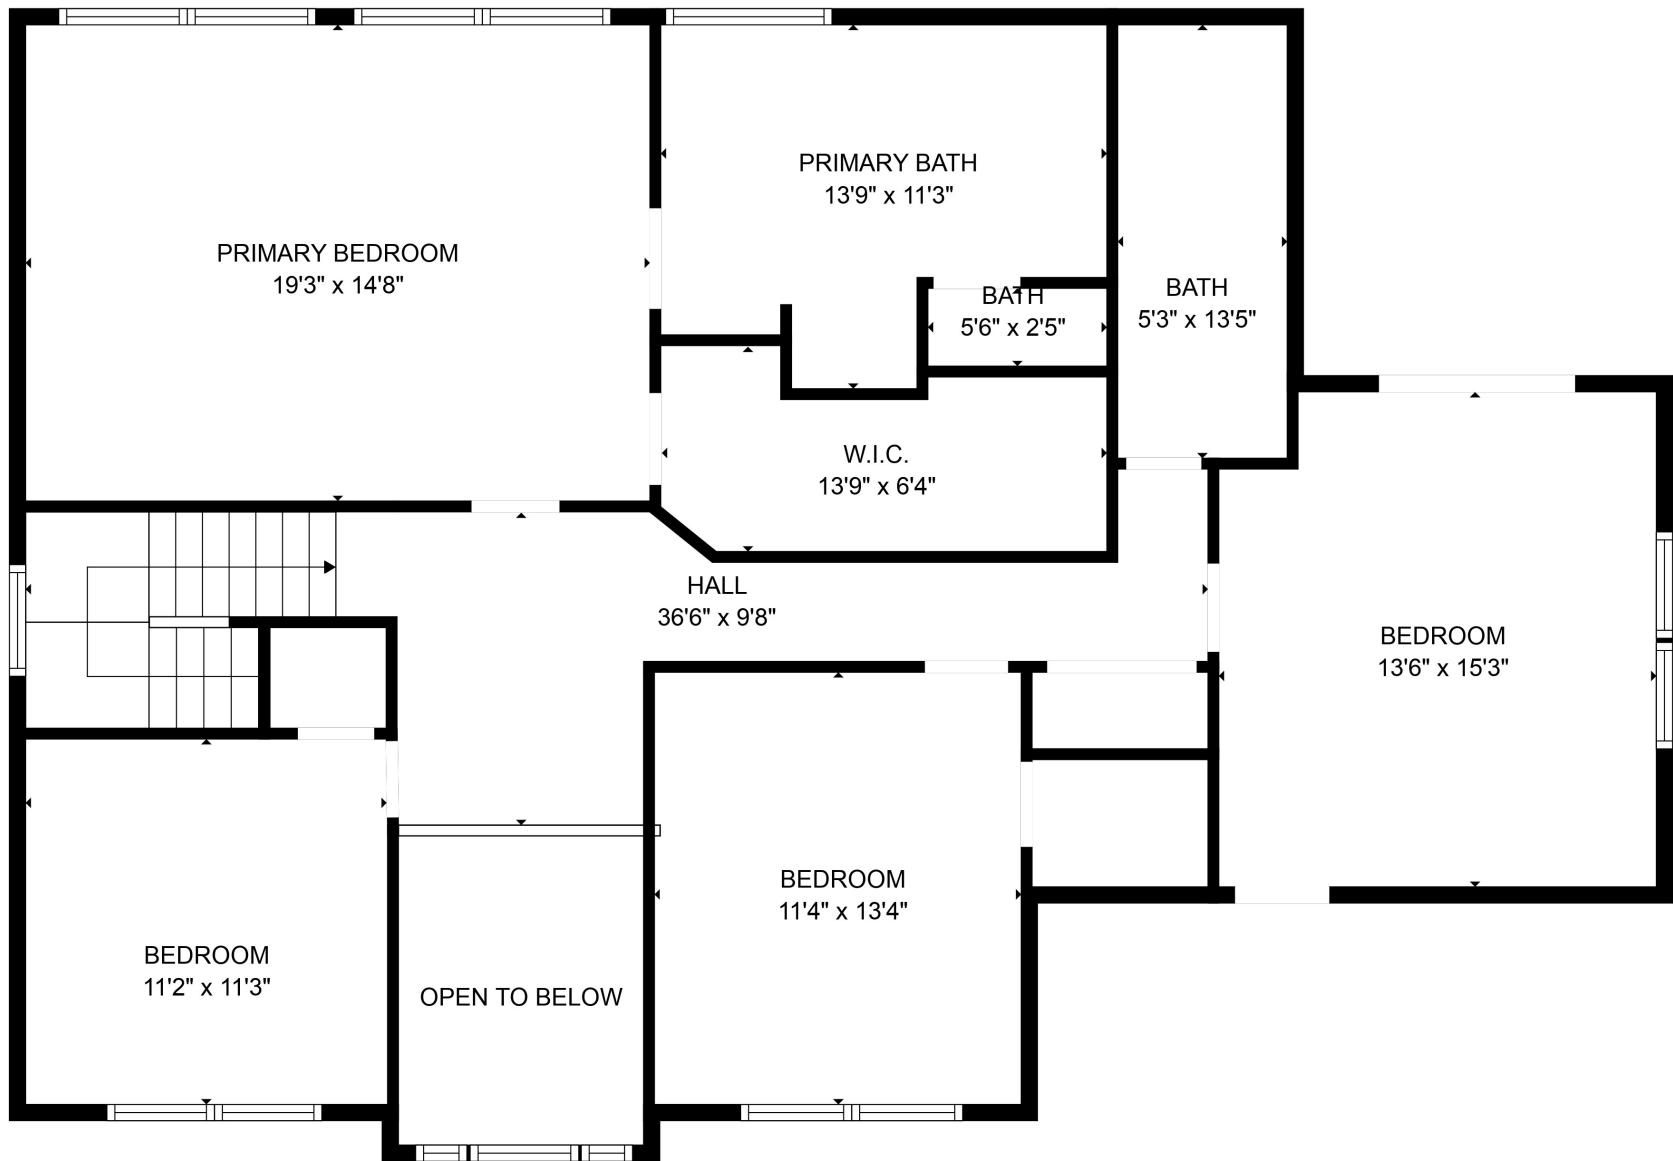

FLOOR 1

FLOOR 2

Total scanned area: 2939 sq. ft

SIZES AND DIMENSIONS ARE APPROXIMATE. ACTUAL MAY VARY.

Total scanned area: 2939 sq. ft

SIZES AND DIMENSIONS ARE APPROXIMATE. ACTUAL MAY VARY.

Total scanned area: 2939 sq. ft

SIZES AND DIMENSIONS ARE APPROXIMATE. ACTUAL MAY VARY.