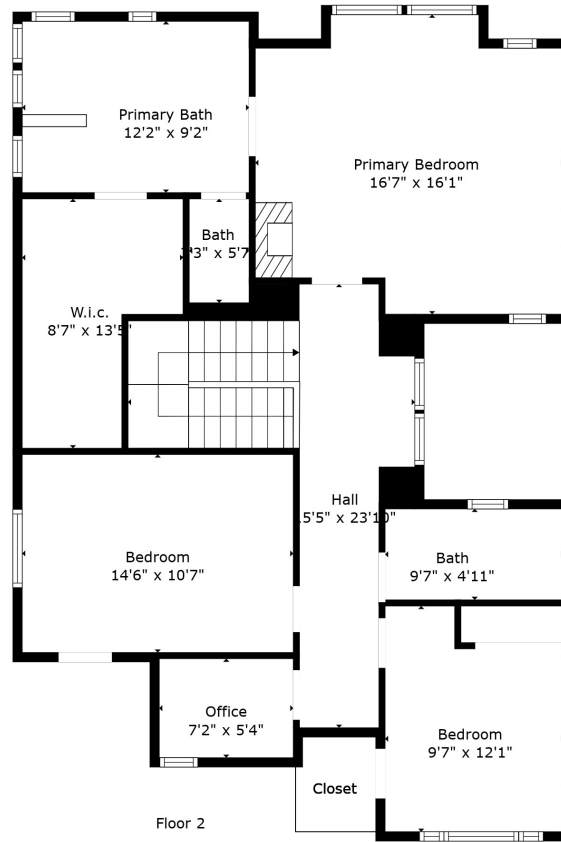

Floor 1

Floor 2

Total scanned area: 2521 sq. ft

Measurements Are Deemed Reliable, But Not Guaranteed.

Total scanned area: 2521 sq. ft

Measurements Are Deemed Reliable, But Not Guaranteed.

Total scanned area: 2521 sq. ft