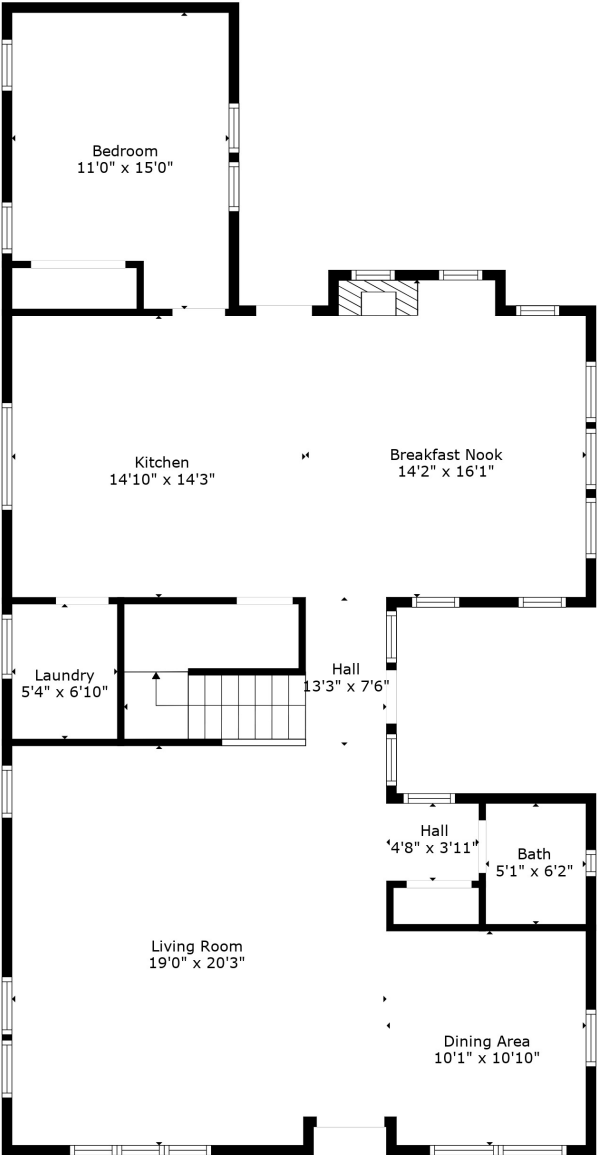

Total scanned area: 2521 sq. ft