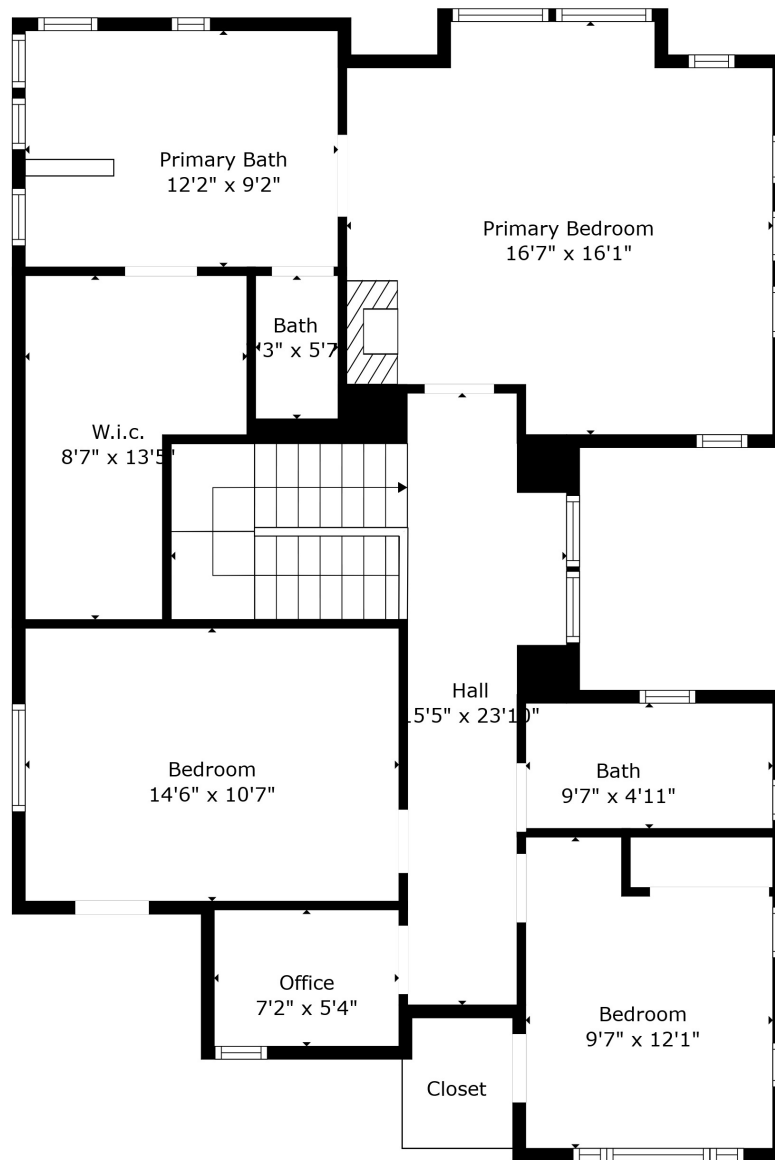

Floor 1

Floor 2

Total scanned area: 2521 sq. ft

Measurements Are Deemed Reliable, But Not Guaranteed.

Total scanned area: 2521 sq. ft

Measurements Are Deemed Reliable, But Not Guaranteed.

Total scanned area: 2521 sq. ft