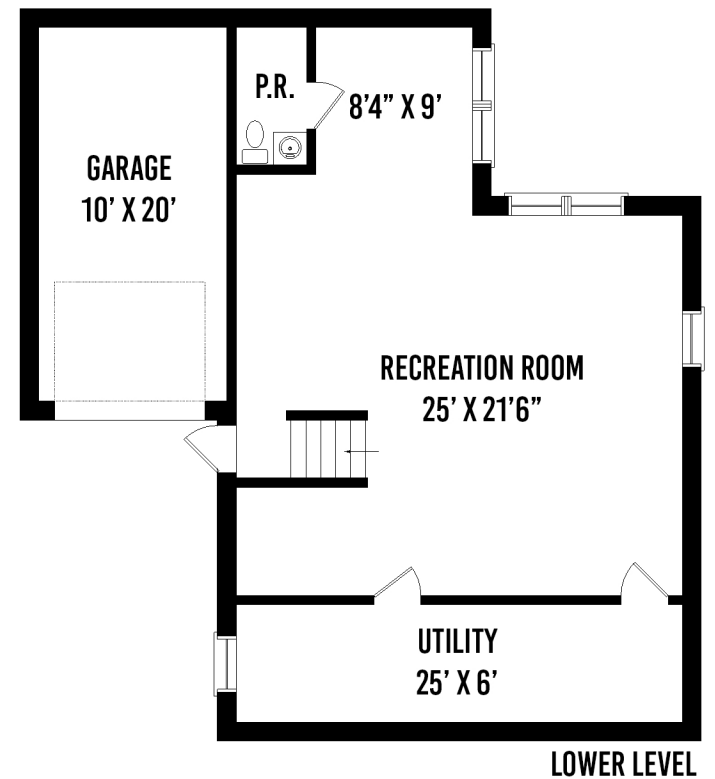

# 36-20 167TH STREET FLUSHING NY

PREPARED BY HOME MEDIA GROUP INC. TEL 212-731-2301

THIS FLOOR PLAN ILLUSTRATION IS AN APPROXIMATION OF EXISTING STRUCTURES AND FEATURES AND IS PROVIDED FOR CONVENIENCE ONLY WITH THE PERMISSION OF THE SELLER. ALL MEASUREMENTS ARE APPROXIMATE AND NOT GUARANTEED TO BE EXACT OR TO SCALE.