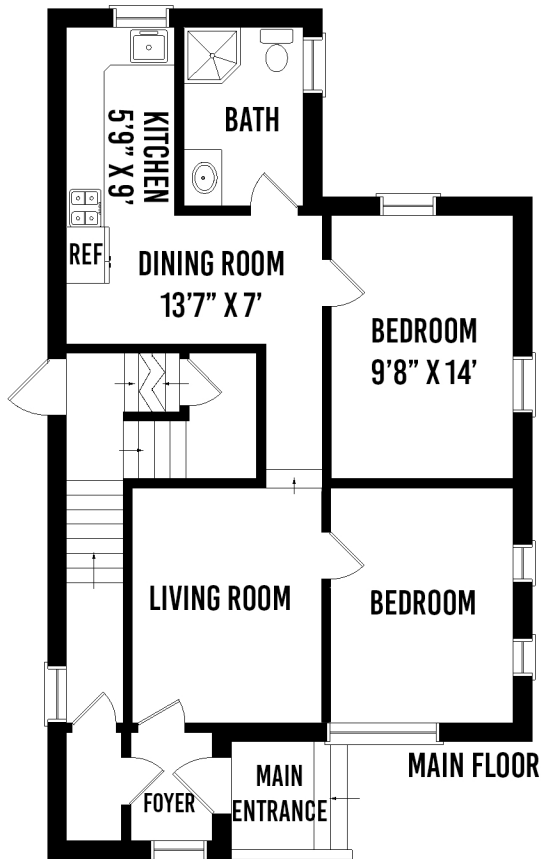

# 36-20 167TH STREET FLUSHING NY

PREPARED BY HOME MEDIA GROUP INC. TEL 212-731-2301

THIS FLOOR PLAN ILLUSTRATION IS AN APPROXIMATION OF EXISTING STRUCTURES AND FEATURES AND IS PROVIDED FOR CONVENIENCE ONLY WITH THE PERMISSION OF THE SELLER. ALL MEASUREMENTS ARE APPROXIMATE AND NOT GUARANTEED TO BE EXACT OR TO SCALE.