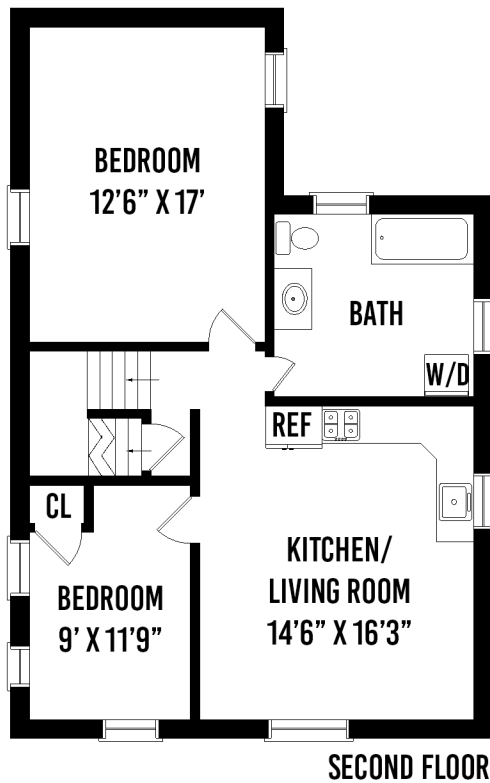

# 36-20 167TH STREET FLUSHING NY

PREPARED BY HOME MEDIA GROUP INC. TEL 212-731-2301

THIS FLOOR PLAN ILLUSTRATION IS AN APPROXIMATION OF EXISTING STRUCTURES AND FEATURES AND IS PROVIDED FOR CONVENIENCE ONLY WITH THE PERMISSION OF THE SELLER. ALL MEASUREMENTS ARE APPROXIMATE AND NOT GUARANTEED TO BE EXACT OR TO SCALE.