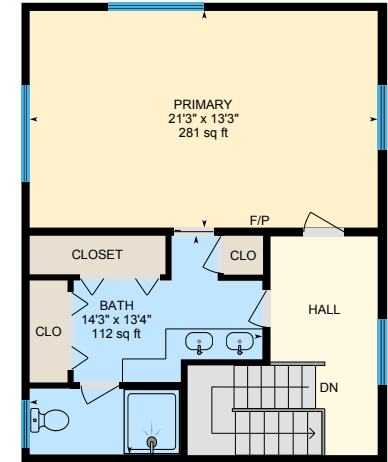

3813 Rubens Cir, Modesto, CA

Main Building: Above Grade Finished Area 2285.37 sq ft

1st Floor
Finished Area 1660.02 sq ft

2nd Floor
Finished Area 625.34 sq ft

PREPARED: 2023/12/05