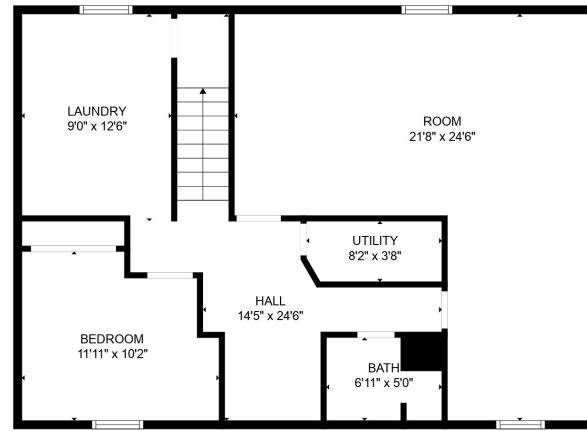

FLOOR 2

FLOOR 1

Total scanned area: 2662 sq. ft

SIZES AND DIMENSIONS ARE APPROXIMATE, ACTUAL MAY VARY.

Total scanned area: 2662 sq. ft

SIZES AND DIMENSIONS ARE APPROXIMATE, ACTUAL MAY VARY.

Total scanned area: 2662 sq. ft

SIZES AND DIMENSIONS ARE APPROXIMATE, ACTUAL MAY VARY.