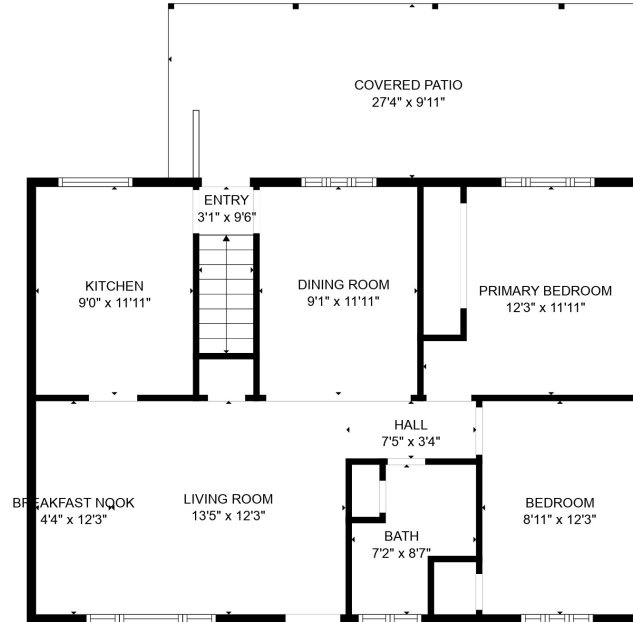

FLOOR 2

FLOOR 1

Total scanned area: 2662 sq. ft

SIZES AND DIMENSIONS ARE APPROXIMATE, ACTUAL MAY VARY.

Total scanned area: 2662 sq. ft

SIZES AND DIMENSIONS ARE APPROXIMATE, ACTUAL MAY VARY.

Total scanned area: 2662 sq. ft

SIZES AND DIMENSIONS ARE APPROXIMATE, ACTUAL MAY VARY.