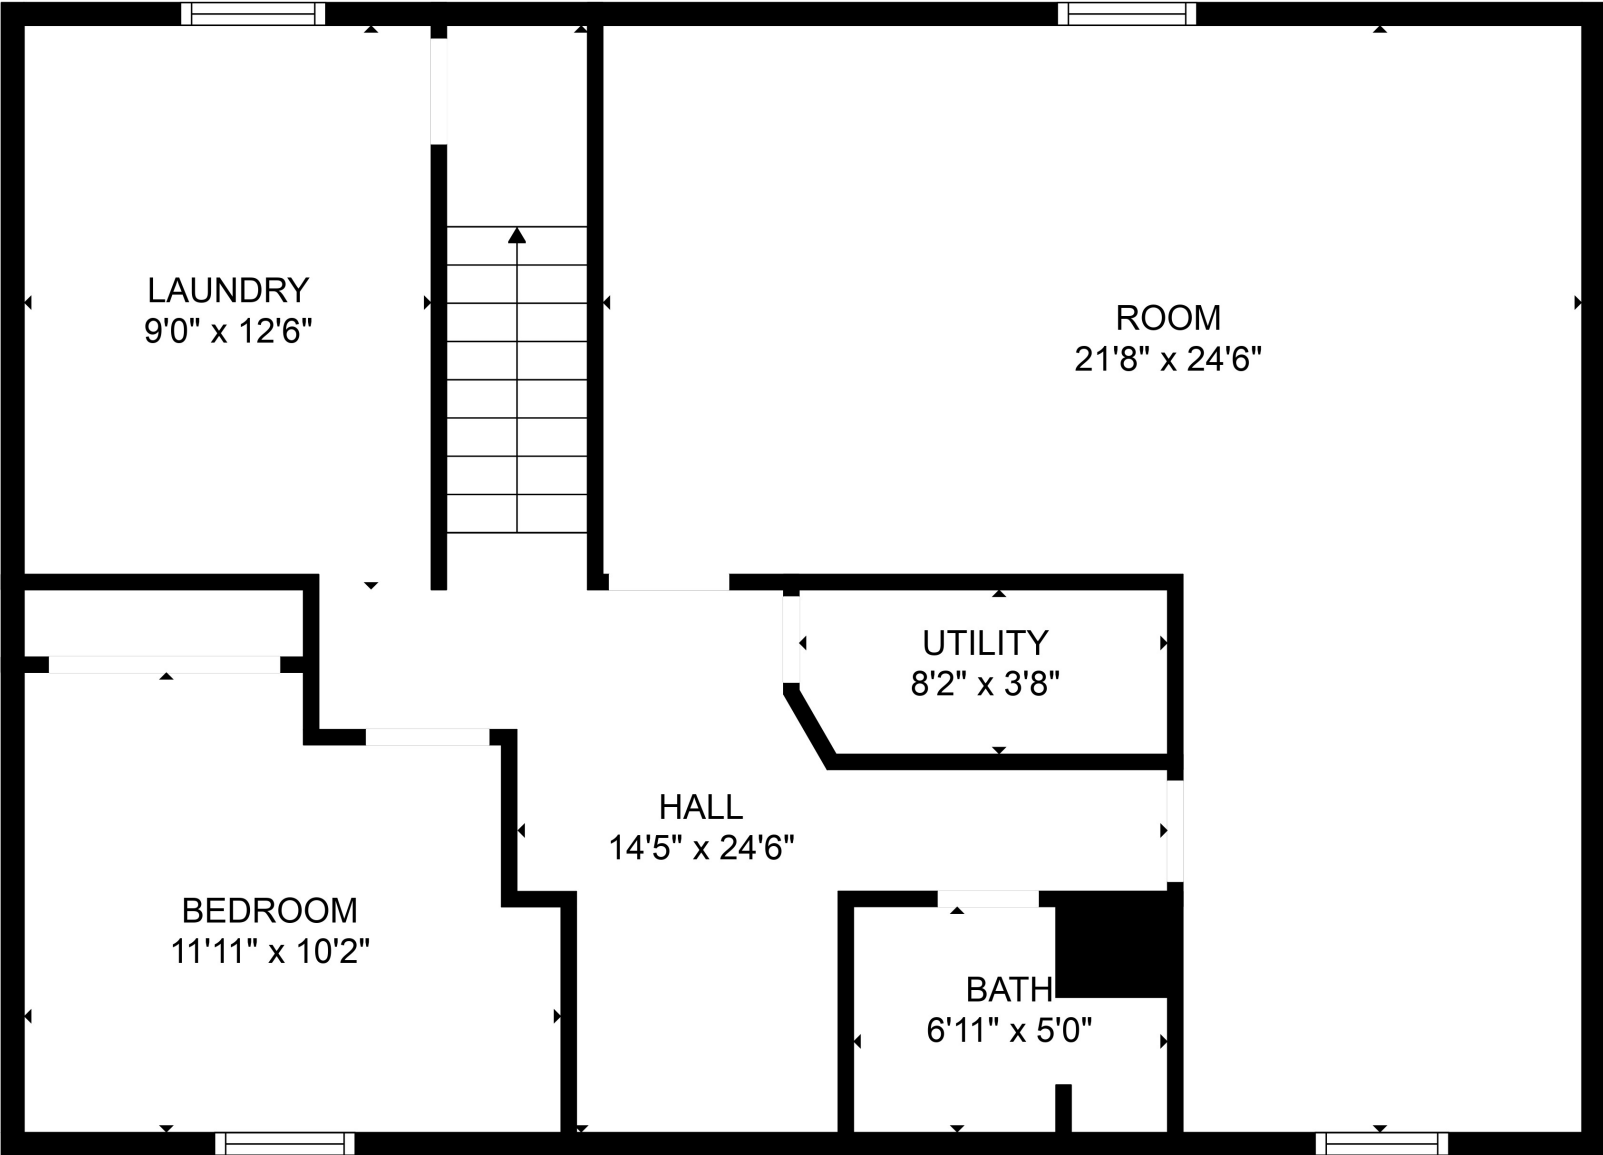

FLOOR 2

FLOOR 1

Total scanned area: 2662 sq. ft

SIZES AND DIMENSIONS ARE APPROXIMATE, ACTUAL MAY VARY.

Total scanned area: 2662 sq. ft

SIZES AND DIMENSIONS ARE APPROXIMATE, ACTUAL MAY VARY.

Total scanned area: 2662 sq. ft

SIZES AND DIMENSIONS ARE APPROXIMATE, ACTUAL MAY VARY.