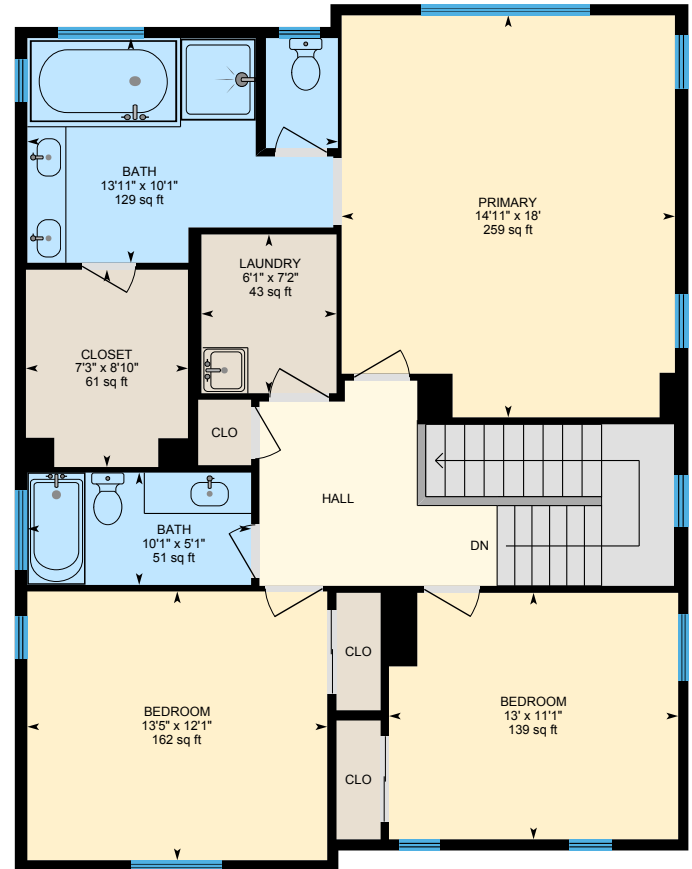

# 775 N Questa Ct, Mountain House, CA

Main Building: Above Grade Finished Area 2277.81 sq ft

**1st Floor**  
Finished Area 1134.94 sq ft

**2nd Floor**  
Finished Area 1142.87 sq ft

PREPARED: 2024/05/24