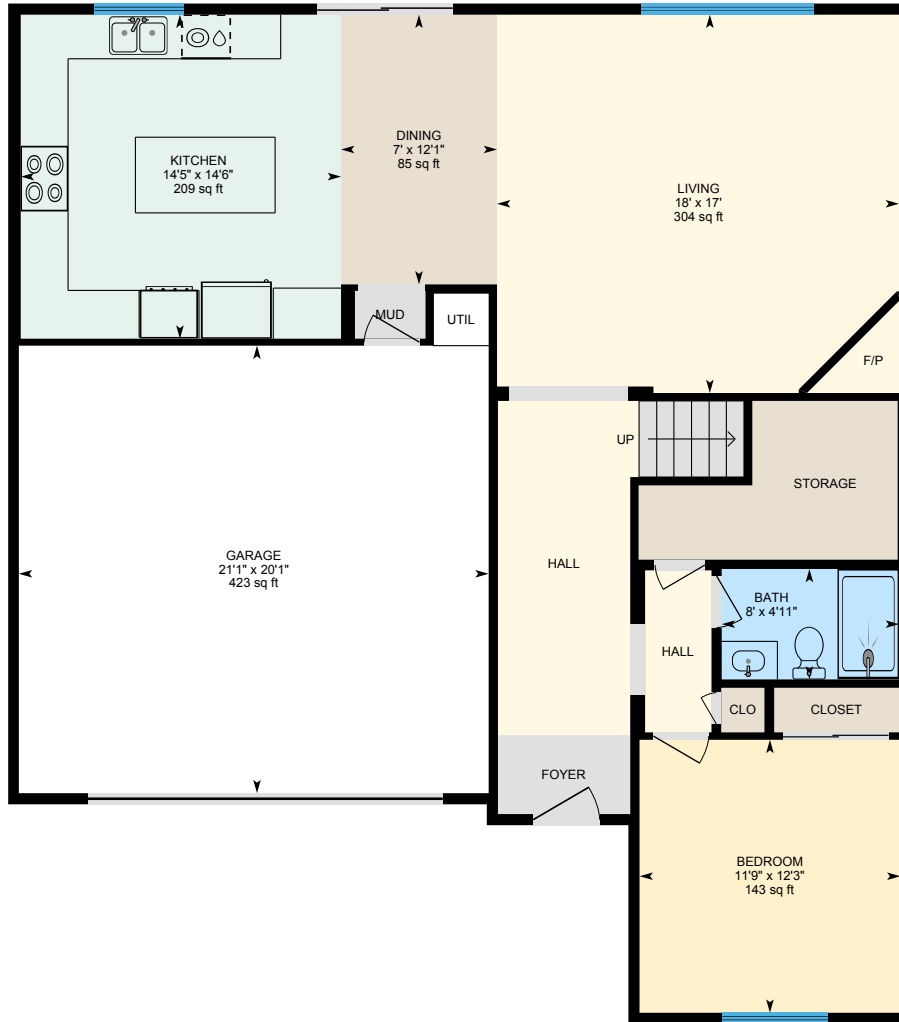

# 775 N Questa Ct, Mountain House, CA

Main Building: Above Grade Finished Area 2277.81 sq ft

**1st Floor**  
Finished Area 1134.94 sq ft

**2nd Floor**  
Finished Area 1142.87 sq ft

PREPARED: 2024/05/24