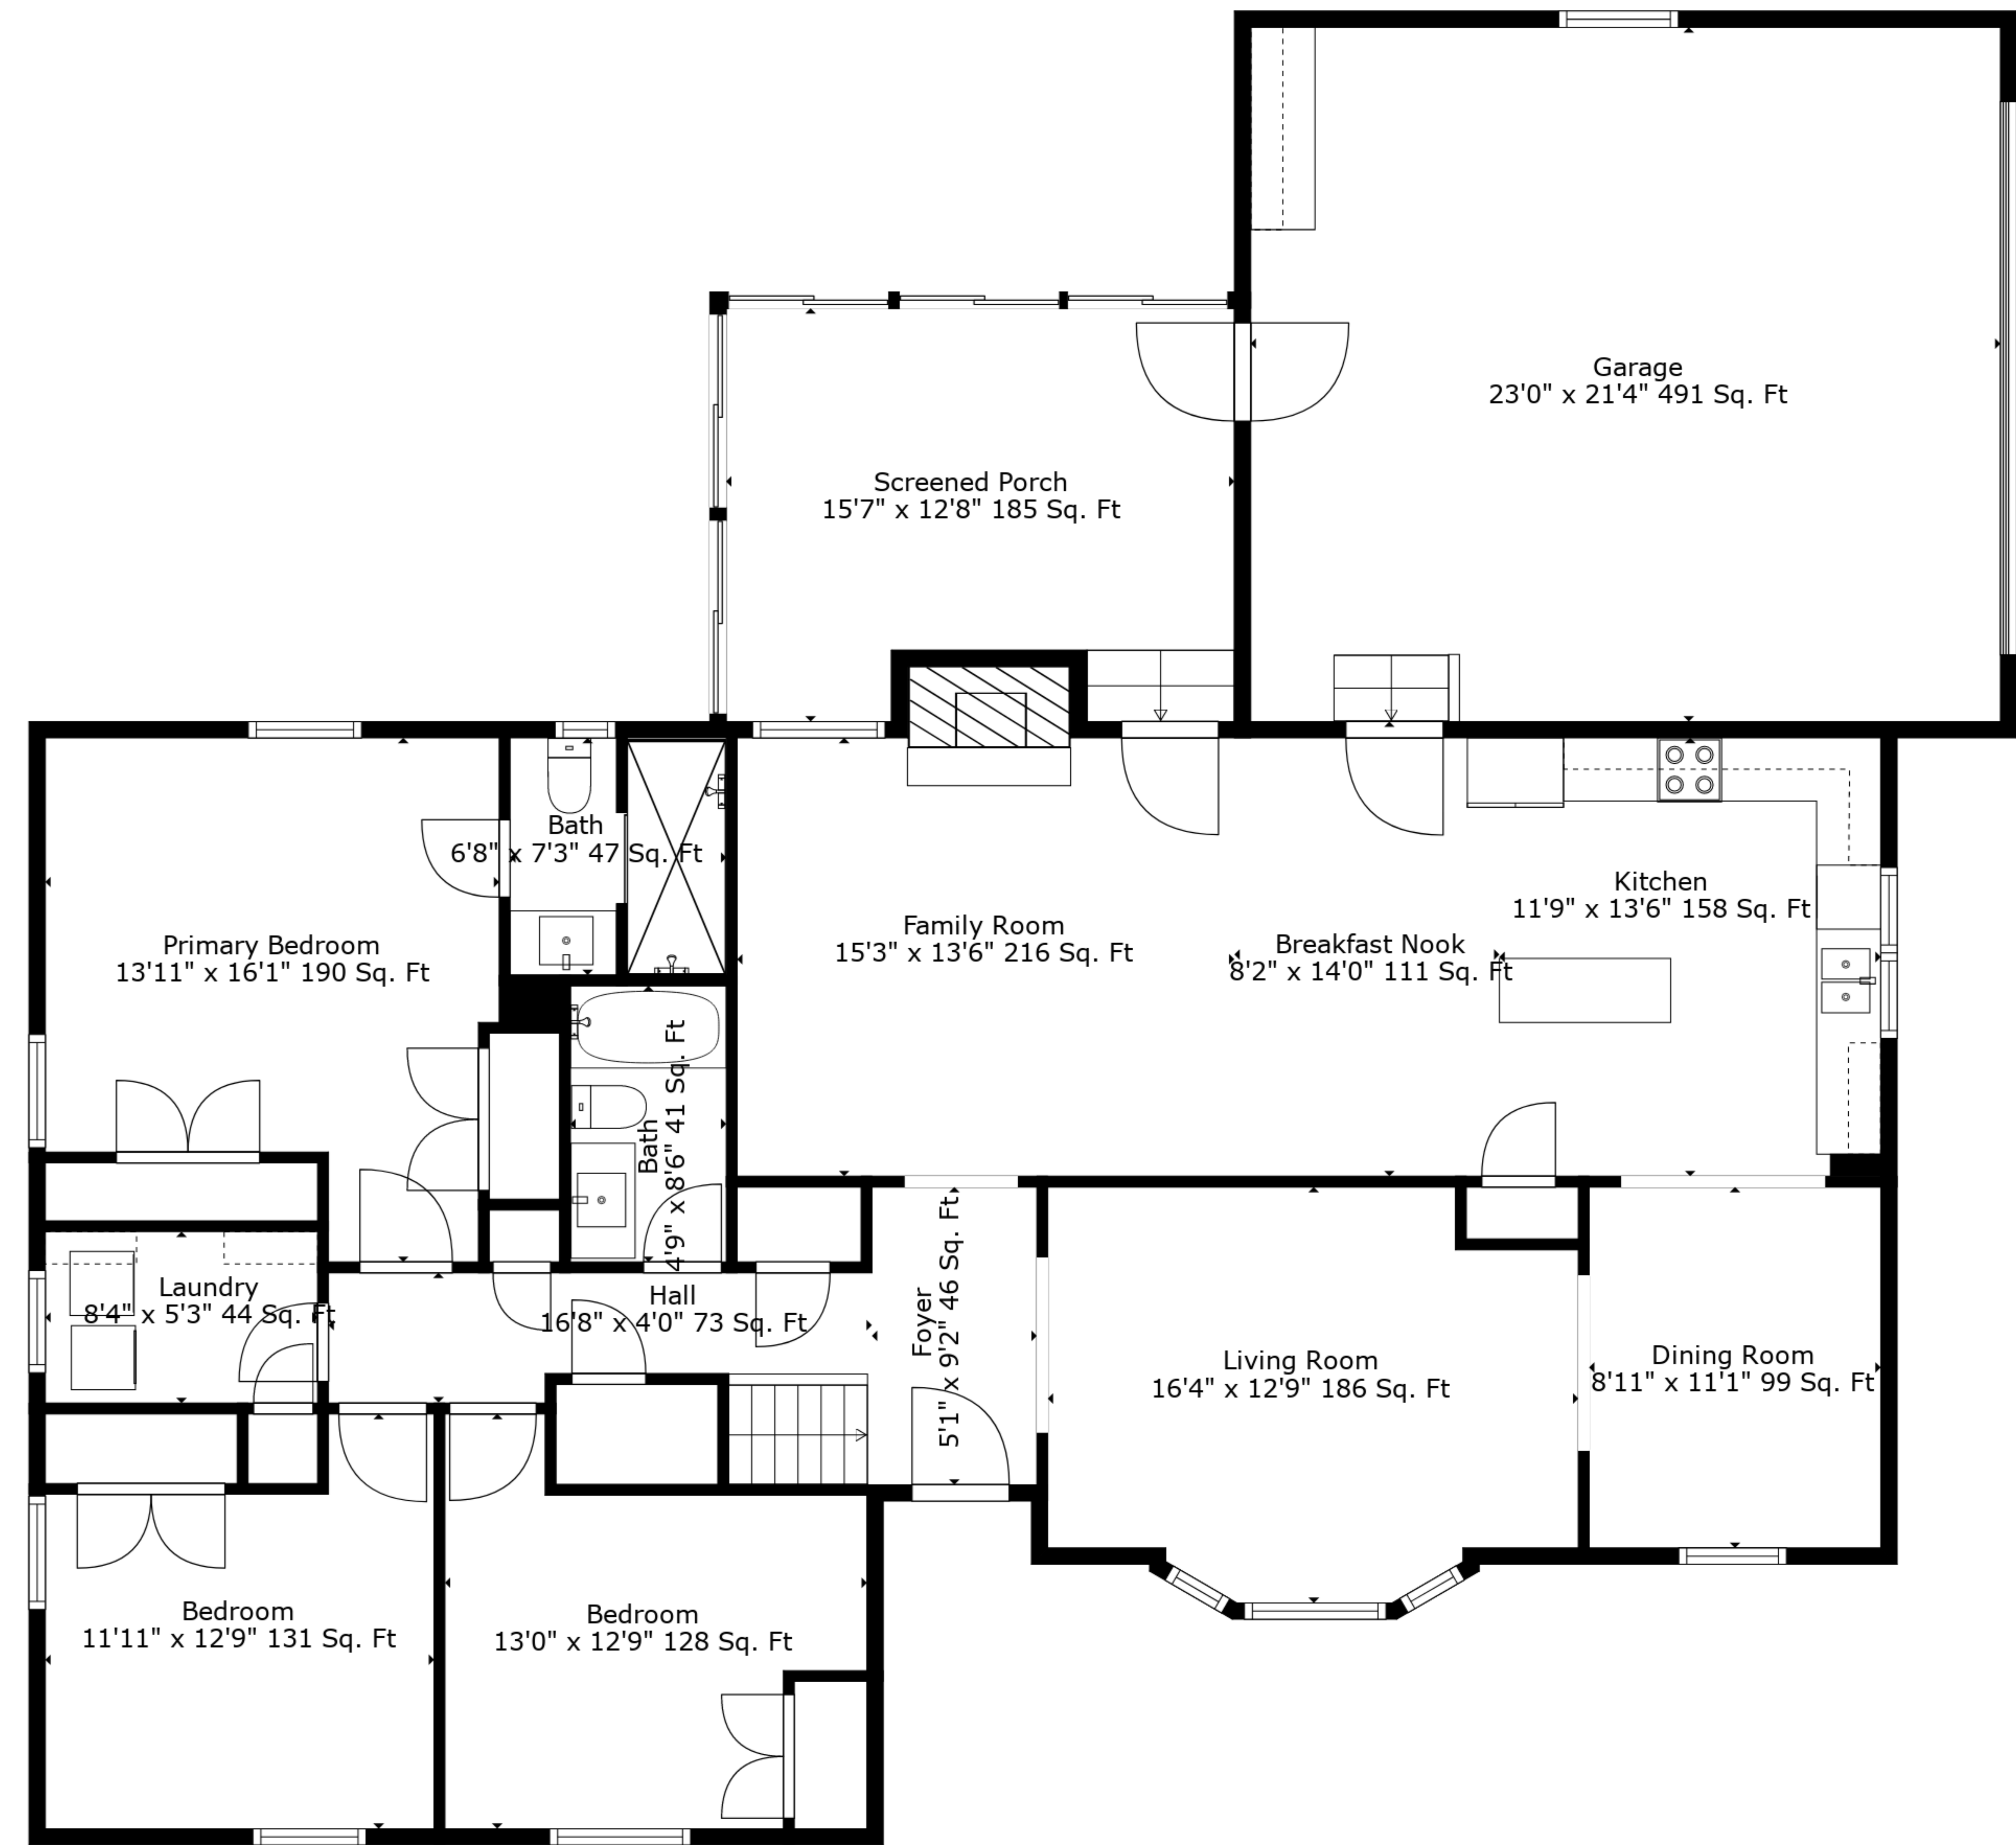

TOTAL: 2724 sq. ft

BELOW GROUND: 1096 sq. ft, FLOOR 2: 1628 sq. ft

EXCLUDED AREAS: UTILITY: 472 sq. ft, GARAGE: 491 sq. ft, SCREENED PORCH: 185 sq. ft,
FIREPLACE: 13 sq. ft

Measurements Are Deemed Highly Reliable But Not Guaranteed.

Floor 1

Floor 2

TOTAL: 2724 sq. ft
 BELOW GROUND: 1096 sq. ft, FLOOR 2: 1628 sq. ft
 EXCLUDED AREAS: UTILITY: 472 sq. ft, GARAGE: 491 sq. ft, SCREENED PORCH: 185 sq. ft,
 FIREPLACE: 13 sq. ft

Measurements Are Deemed Highly Reliable But Not Guaranteed.