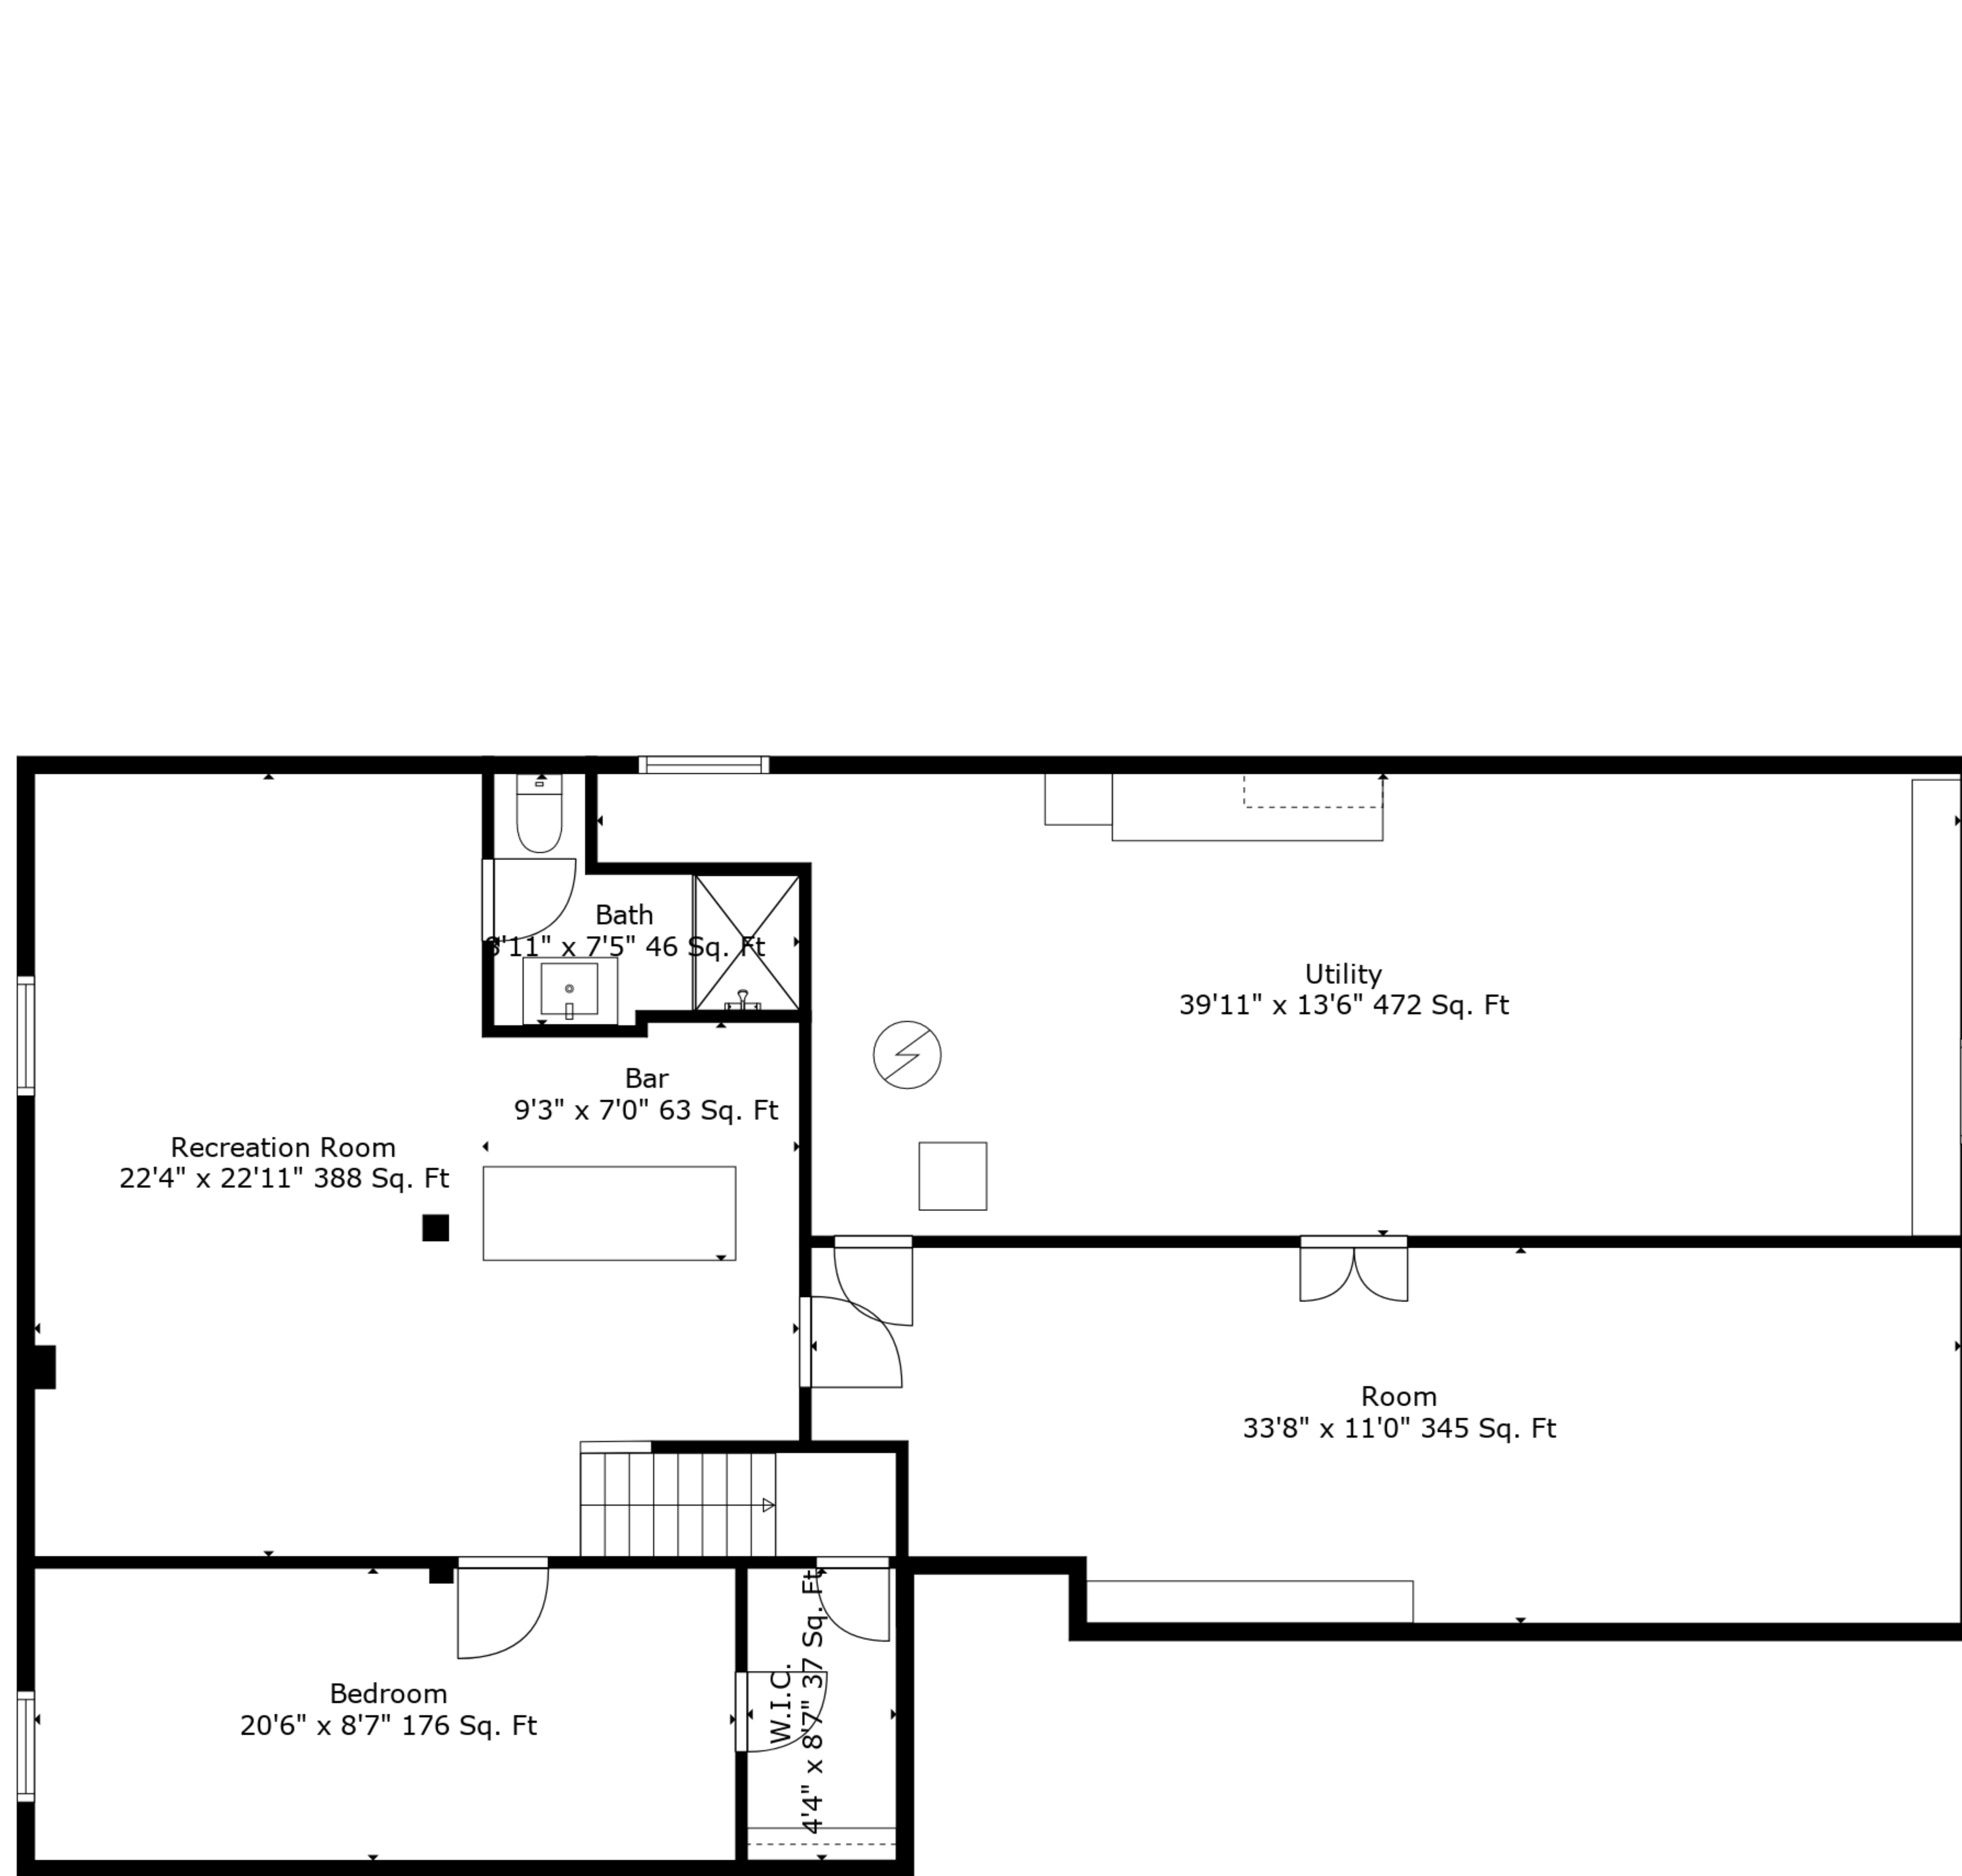

TOTAL: 2724 sq. ft

BELOW GROUND: 1096 sq. ft, FLOOR 2: 1628 sq. ft

EXCLUDED AREAS: UTILITY: 472 sq. ft, GARAGE: 491 sq. ft, SCREENED PORCH: 185 sq. ft,
FIREPLACE: 13 sq. ft

Measurements Are Deemed Highly Reliable But Not Guaranteed.

Floor 1

Floor 2

TOTAL: 2724 sq. ft
 BELOW GROUND: 1096 sq. ft, FLOOR 2: 1628 sq. ft
 EXCLUDED AREAS: UTILITY: 472 sq. ft, GARAGE: 491 sq. ft, SCREENED PORCH: 185 sq. ft,
 FIREPLACE: 13 sq. ft

Measurements Are Deemed Highly Reliable But Not Guaranteed.