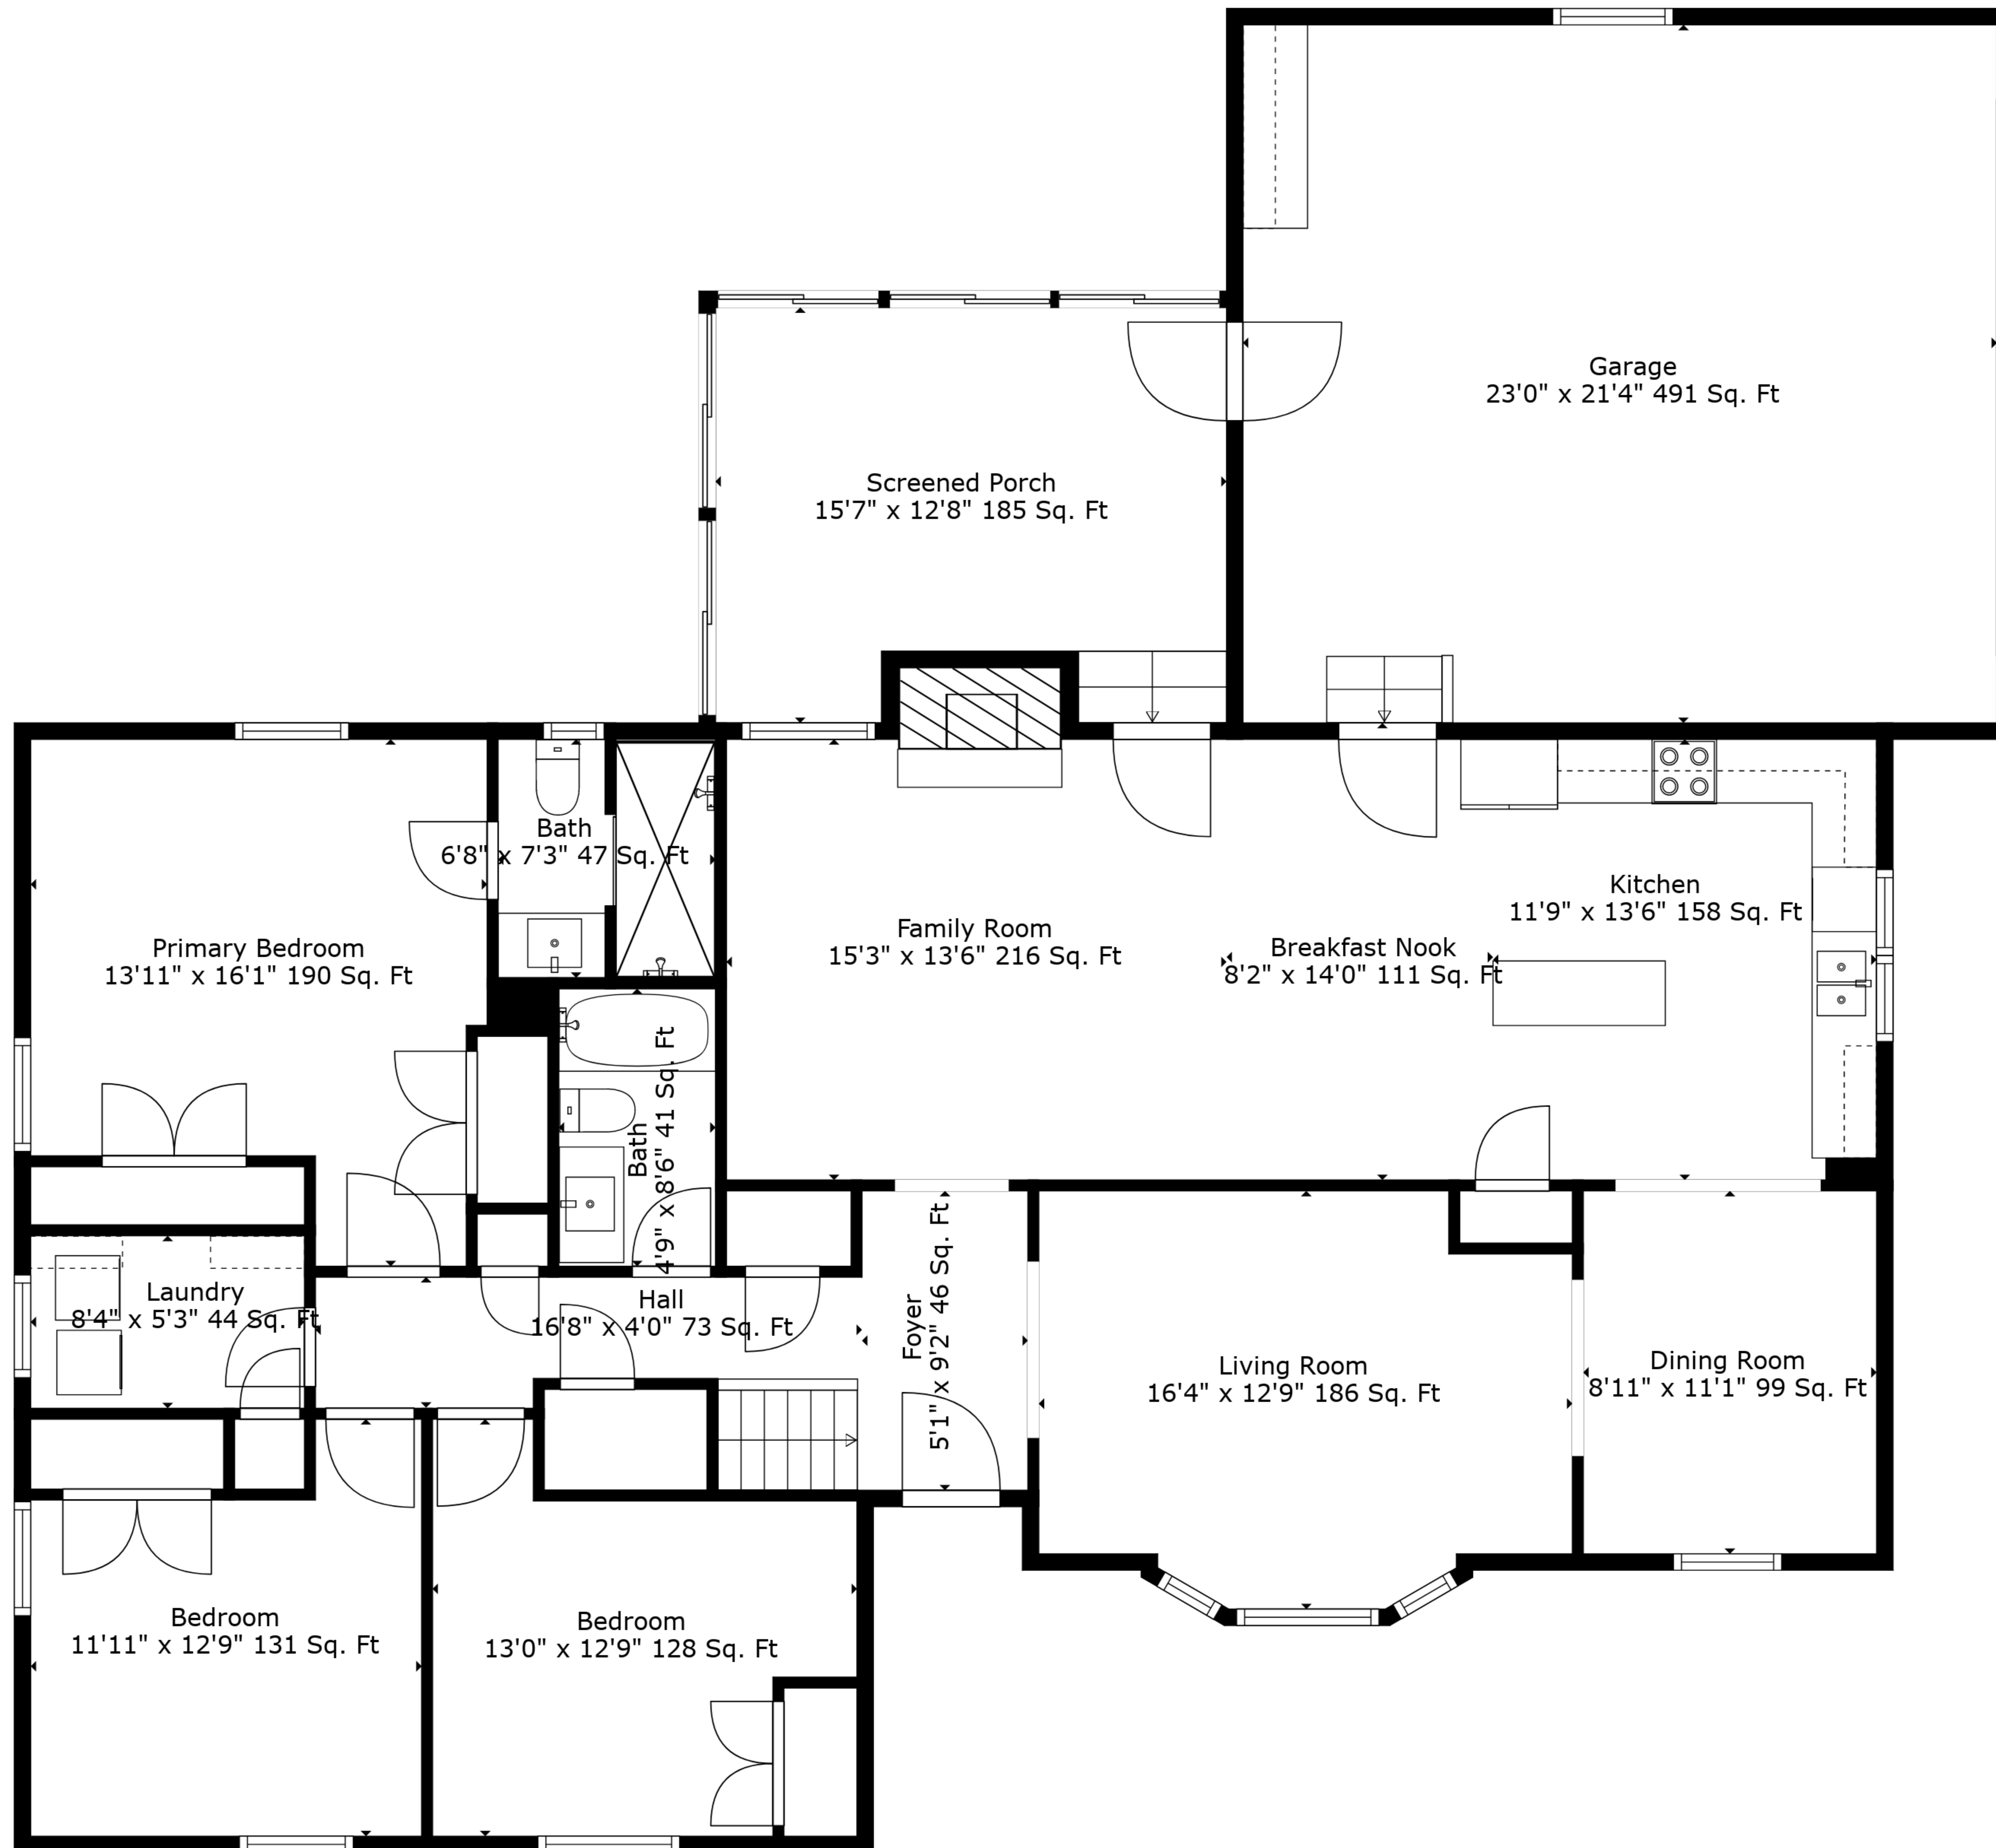

TOTAL: 2724 sq. ft

BELOW GROUND: 1096 sq. ft, FLOOR 2: 1628 sq. ft

EXCLUDED AREAS: UTILITY: 472 sq. ft, GARAGE: 491 sq. ft, SCREENED PORCH: 185 sq. ft,
FIREPLACE: 13 sq. ft

Measurements Are Deemed Highly Reliable But Not Guaranteed.

Floor 1

Floor 2

TOTAL: 2724 sq. ft
 BELOW GROUND: 1096 sq. ft, FLOOR 2: 1628 sq. ft
 EXCLUDED AREAS: UTILITY: 472 sq. ft, GARAGE: 491 sq. ft, SCREENED PORCH: 185 sq. ft,
 FIREPLACE: 13 sq. ft

Measurements Are Deemed Highly Reliable But Not Guaranteed.