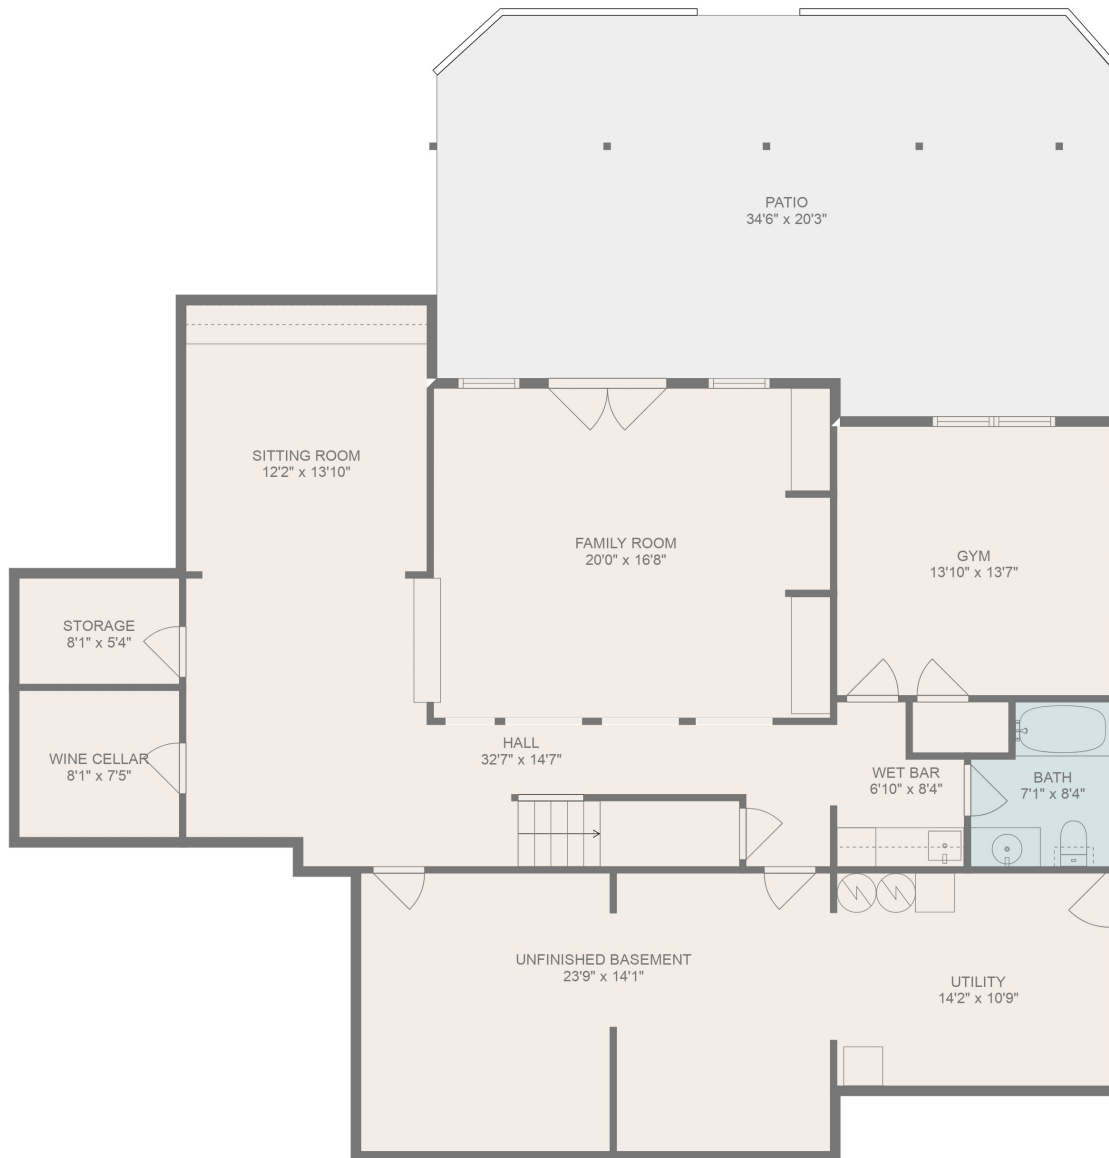

Total scanned area: 7871 sq. ft

MEASUREMENTS ARE CALCULATED BY CUBICASA TECHNOLOGY. DEEMED HIGHLY RELIABLE BUT NOT GUARANTEED.

Total scanned area: 7871 sq. ft

MEASUREMENTS ARE CALCULATED BY CUBICASA TECHNOLOGY. DEEMED HIGHLY RELIABLE BUT NOT GUARANTEED.