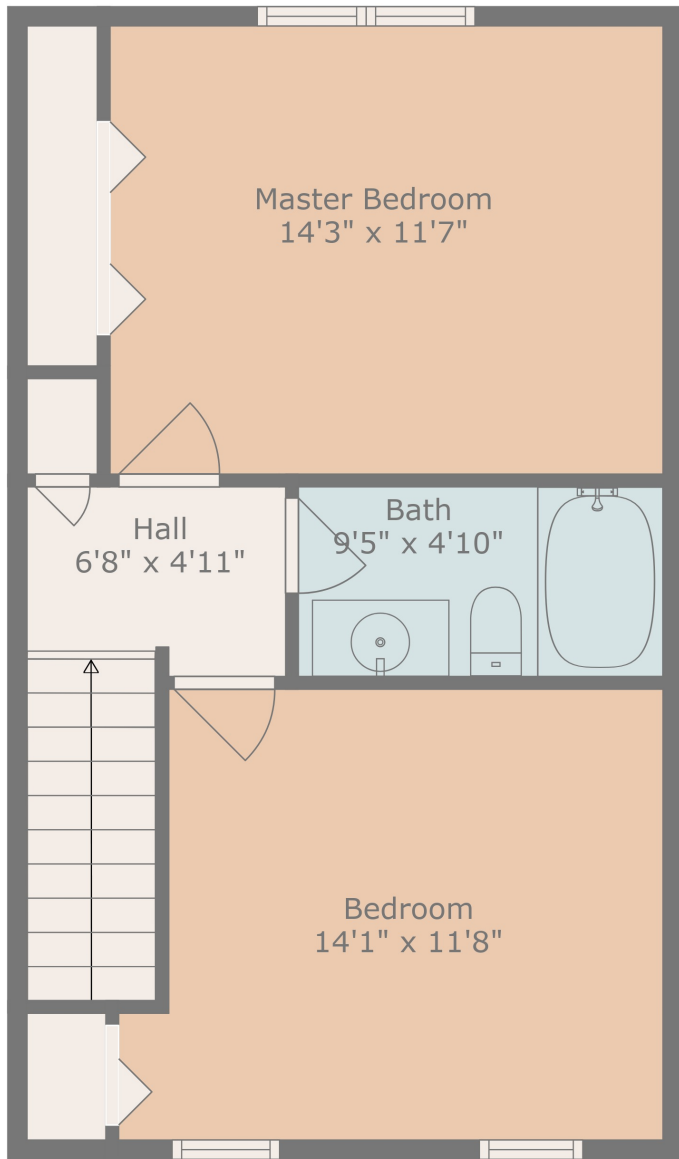

Floor 1

Floor 2

GROSS INTERNAL AREA  
 FLOOR 1: 489 sq. ft, FLOOR 2: 476 sq. ft  
 TOTAL: 965 sq. ft

Measurements Are Calculated By Cubicasa Technology. Deemed Highly Reliable But Not Guaranteed.

GROSS INTERNAL AREA  
FLOOR 1: 489 sq. ft, FLOOR 2: 476 sq. ft  
TOTAL: 965 sq. ft

Measurements Are Calculated By Cubicasa Technology. Deemed Highly Reliable But Not Guaranteed.

GROSS INTERNAL AREA  
FLOOR 1: 489 sq. ft, FLOOR 2: 476 sq. ft  
TOTAL: 965 sq. ft

Measurements Are Calculated By Cubicasa Technology. Deemed Highly Reliable But Not Guaranteed.