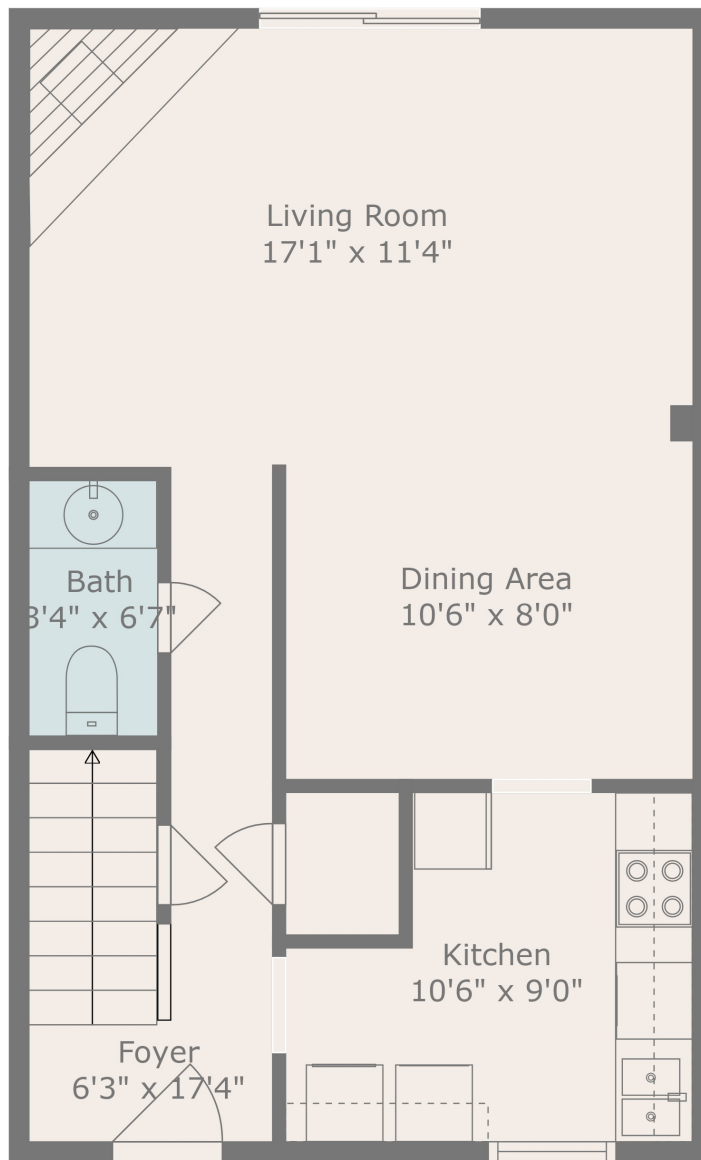

Floor 1

Floor 2

GROSS INTERNAL AREA  
 FLOOR 1: 489 sq. ft, FLOOR 2: 476 sq. ft  
 TOTAL: 965 sq. ft

Measurements Are Calculated By Cubicasa Technology. Deemed Highly Reliable But Not Guaranteed.

GROSS INTERNAL AREA  
FLOOR 1: 489 sq. ft, FLOOR 2: 476 sq. ft  
TOTAL: 965 sq. ft

Measurements Are Calculated By Cubicasa Technology. Deemed Highly Reliable But Not Guaranteed.

GROSS INTERNAL AREA  
FLOOR 1: 489 sq. ft, FLOOR 2: 476 sq. ft  
TOTAL: 965 sq. ft

Measurements Are Calculated By Cubicasa Technology. Deemed Highly Reliable But Not Guaranteed.