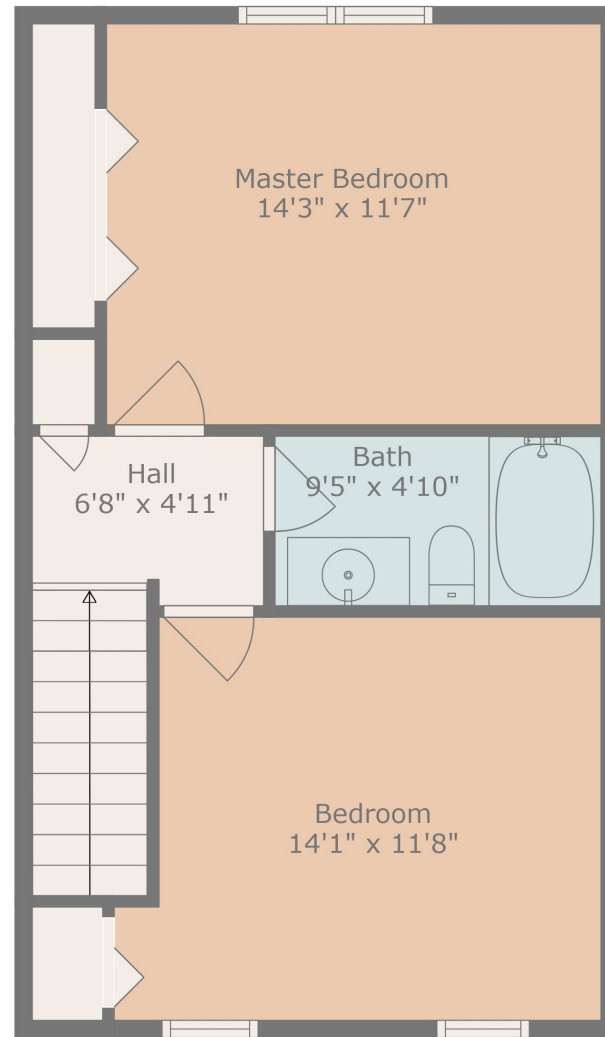

Floor 1

Floor 2

GROSS INTERNAL AREA  
 FLOOR 1: 489 sq. ft, FLOOR 2: 476 sq. ft  
 TOTAL: 965 sq. ft

Measurements Are Calculated By Cubicasa Technology. Deemed Highly Reliable But Not Guaranteed.

GROSS INTERNAL AREA  
FLOOR 1: 489 sq. ft, FLOOR 2: 476 sq. ft  
TOTAL: 965 sq. ft

Measurements Are Calculated By Cubicasa Technology. Deemed Highly Reliable But Not Guaranteed.

GROSS INTERNAL AREA  
FLOOR 1: 489 sq. ft, FLOOR 2: 476 sq. ft  
TOTAL: 965 sq. ft

Measurements Are Calculated By Cubicasa Technology. Deemed Highly Reliable But Not Guaranteed.