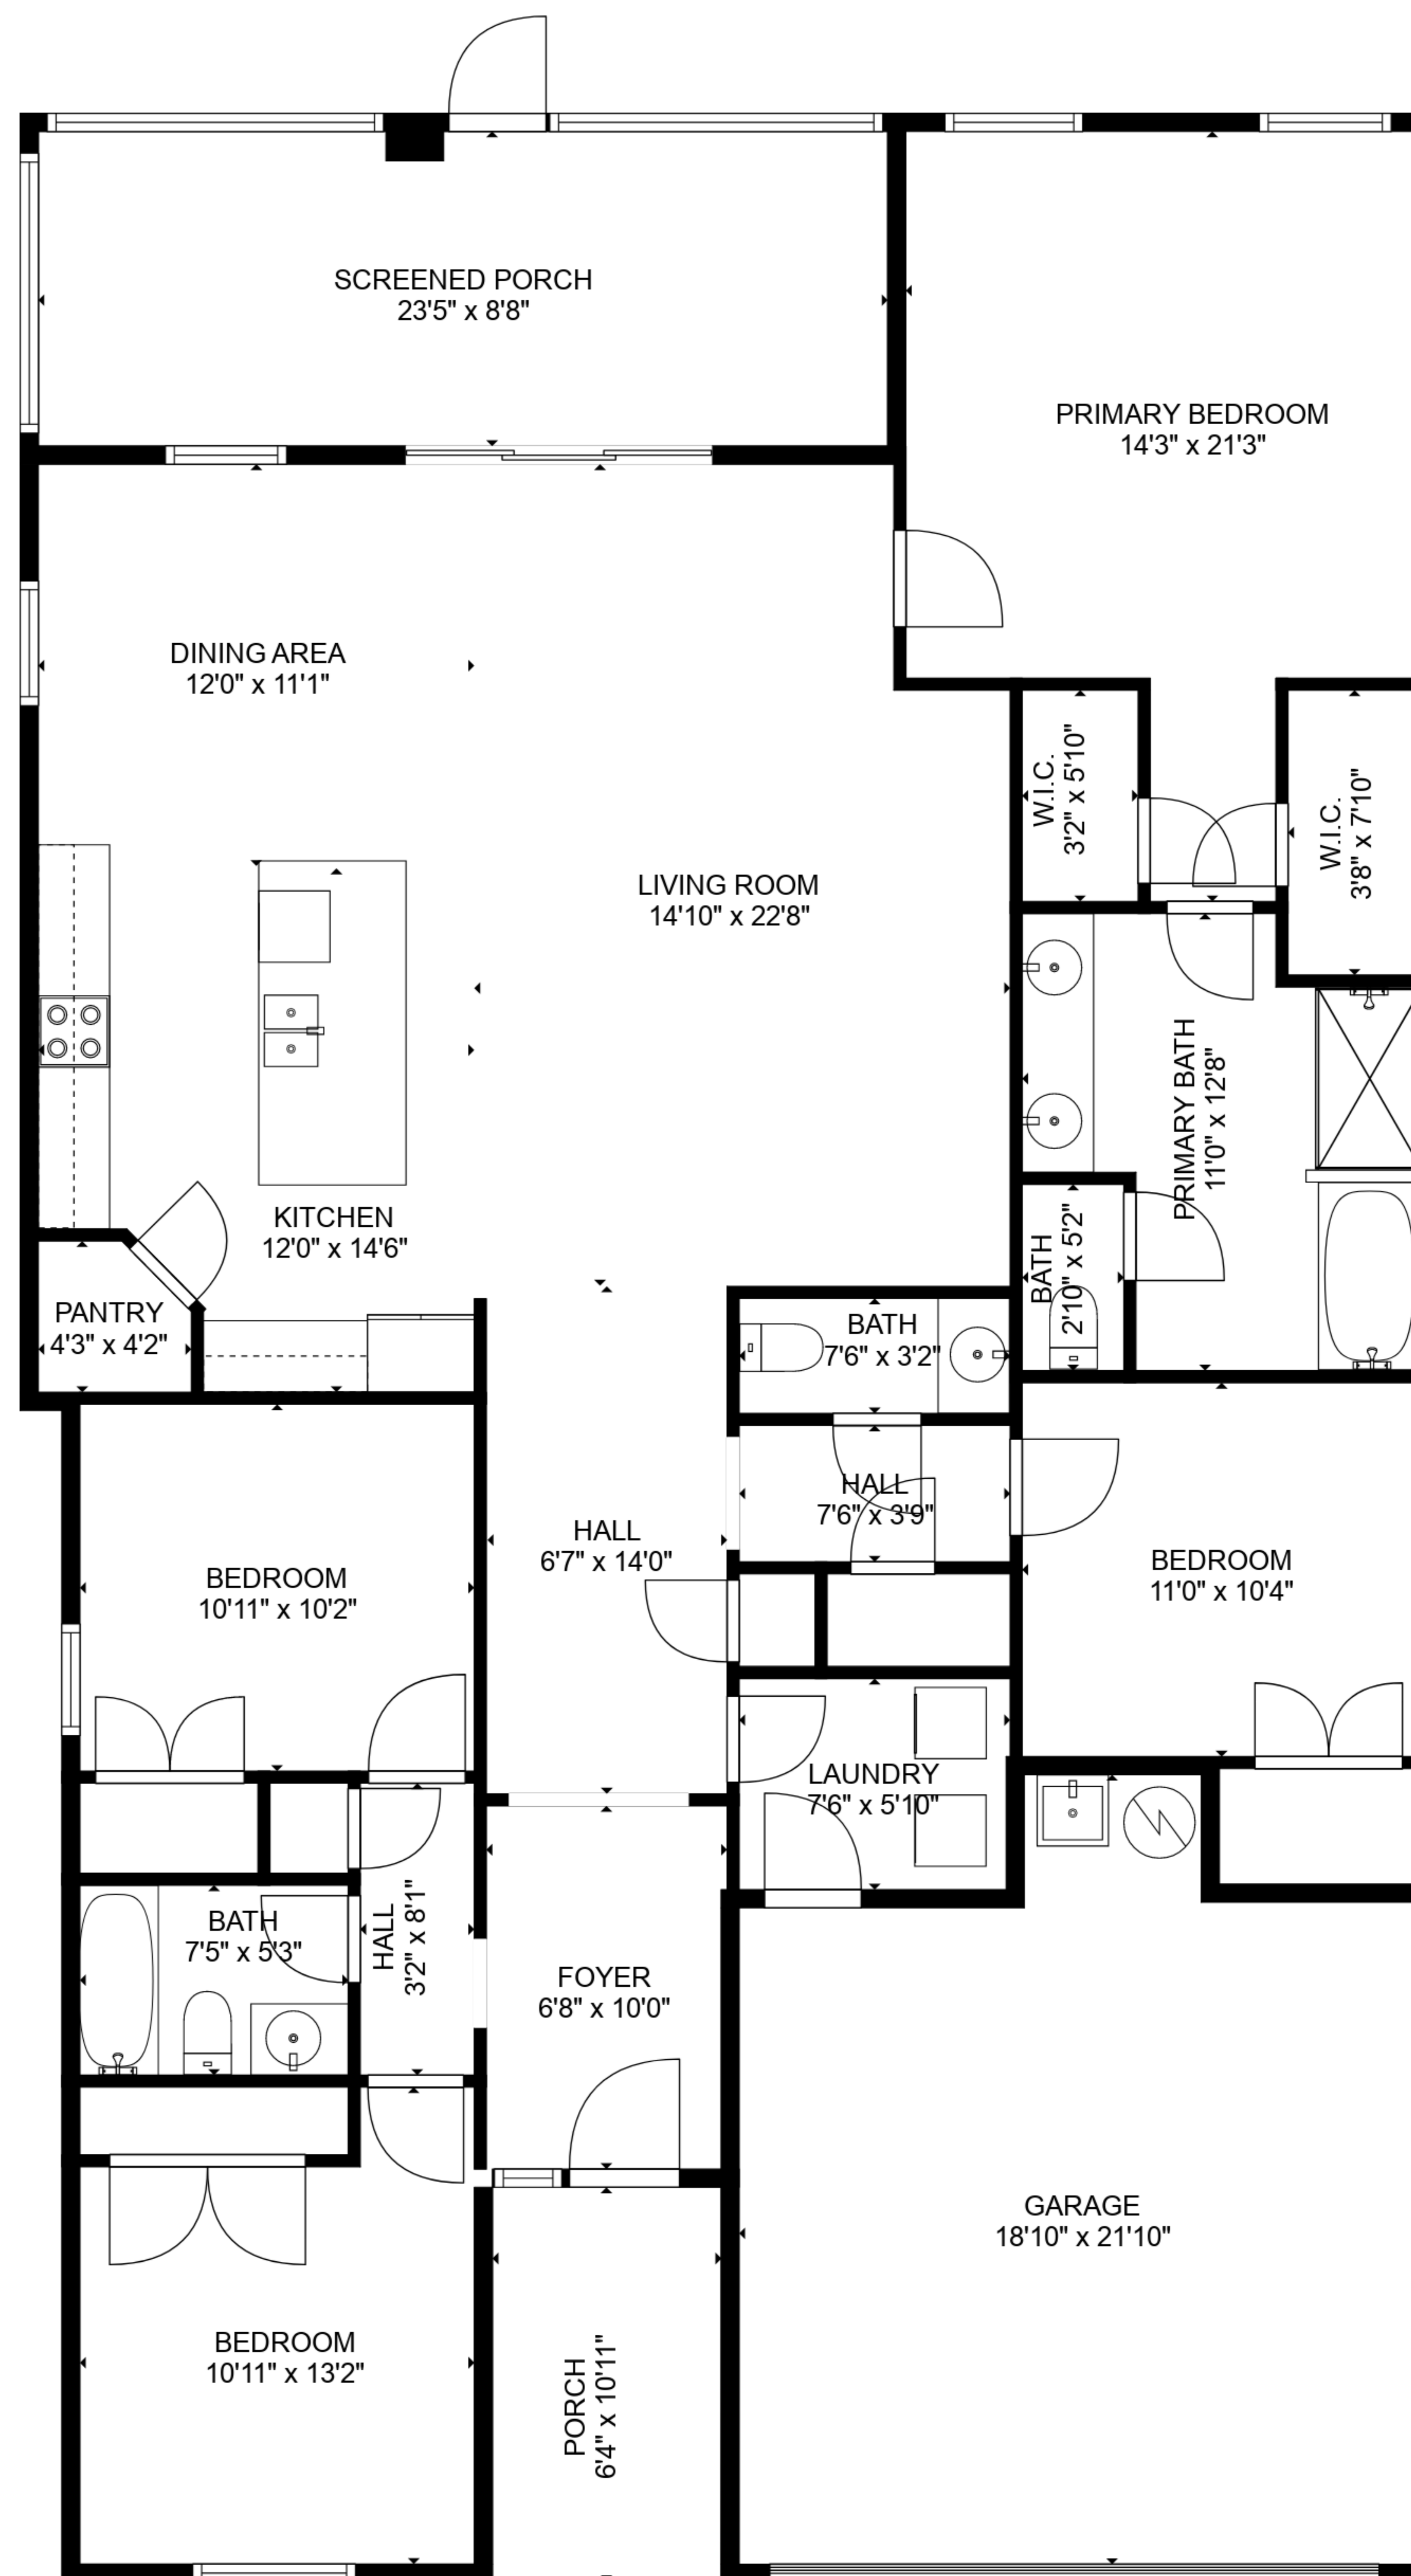

TOTAL: 1854 sq. ft

FLOOR 1: 1854 sq. ft

EXCLUDED AREAS: GARAGE: 360 sq. ft, SCREENED PORCH: 204 sq. ft, PORCH: 69 sq. ft

SIZES AND DIMENSIONS ARE APPROXIMATE, ACTUAL MAY VARY.

TOTAL: 1854 sq. ft

FLOOR 1: 1854 sq. ft

EXCLUDED AREAS: GARAGE: 360 sq. ft, SCREENED PORCH: 204 sq. ft, PORCH: 69 sq. ft

SIZES AND DIMENSIONS ARE APPROXIMATE, ACTUAL MAY VARY.