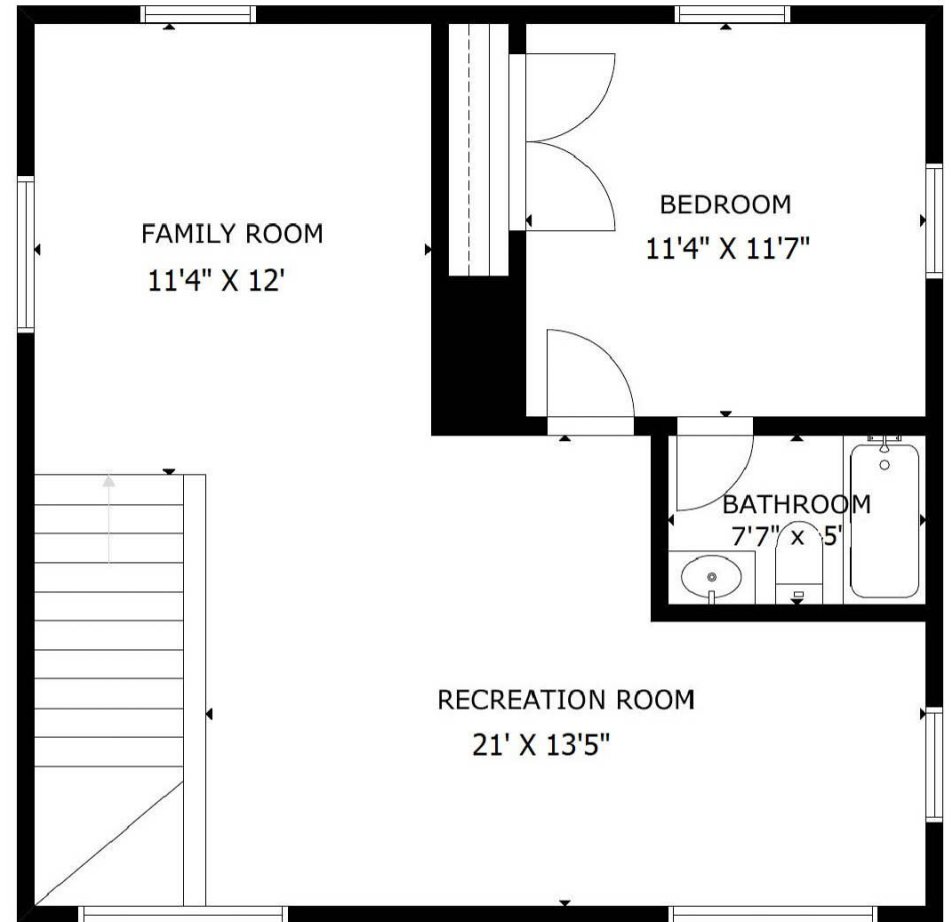

35 Hedgecock Farm Pittsboro, NC 27312

MAIN FLOOR

SECOND FLOOR

The following dimensions are approximate interior wall to wall dimensions, measured on site, from the widest portion of each room, then calculated to Feet/Inches from Rounded Decimal Feet. Information deemed reliable, but not guaranteed.