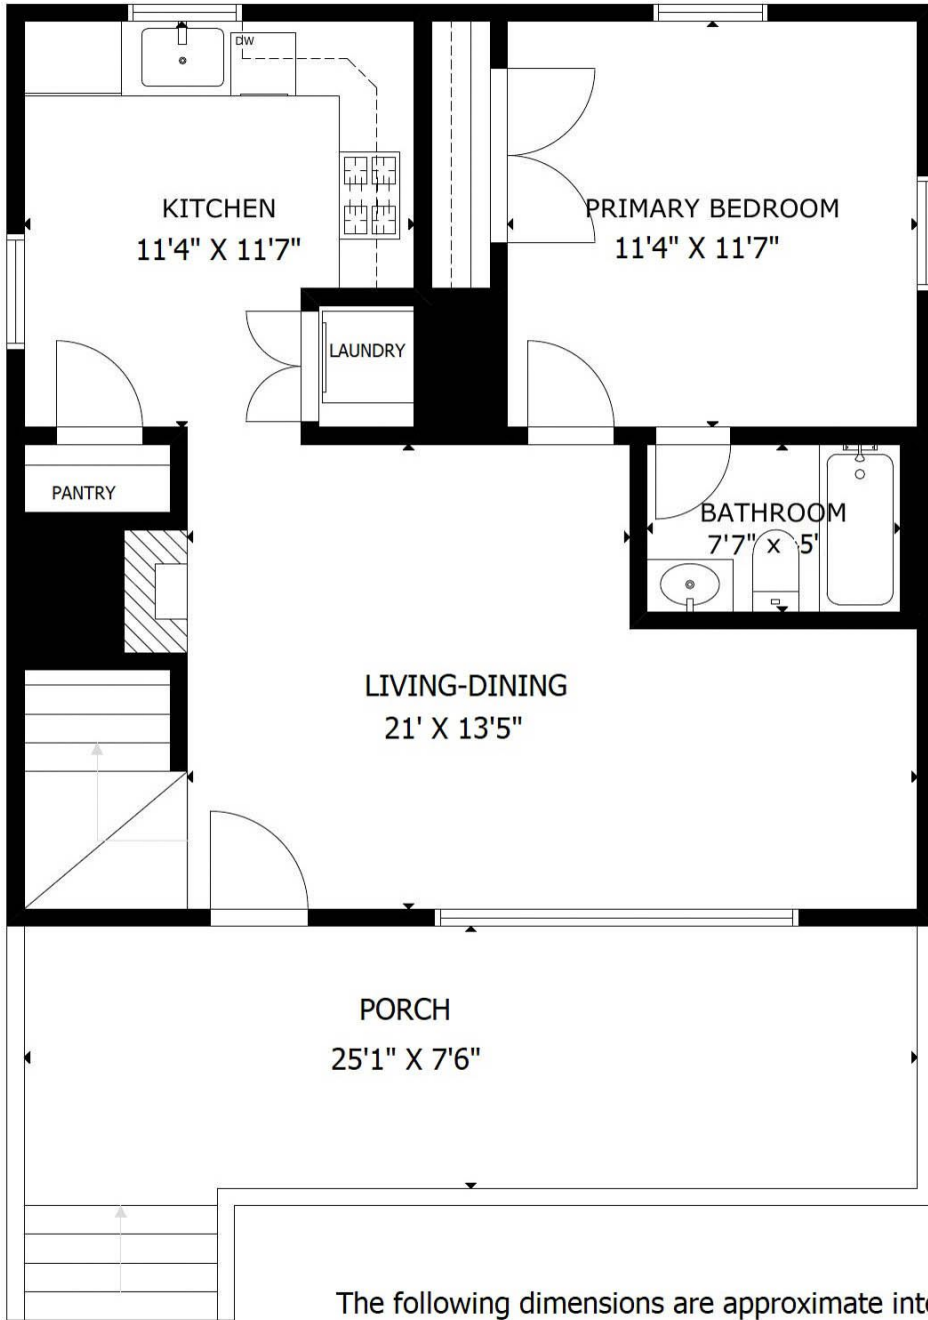

35 Hedgecock Farm Pittsboro, NC 27312

MAIN FLOOR

SECOND FLOOR

The following dimensions are approximate interior wall to wall dimensions, measured on site, from the widest portion of each room, then calculated to Feet/Inches from Rounded Decimal Feet. Information deemed reliable, but not guaranteed.