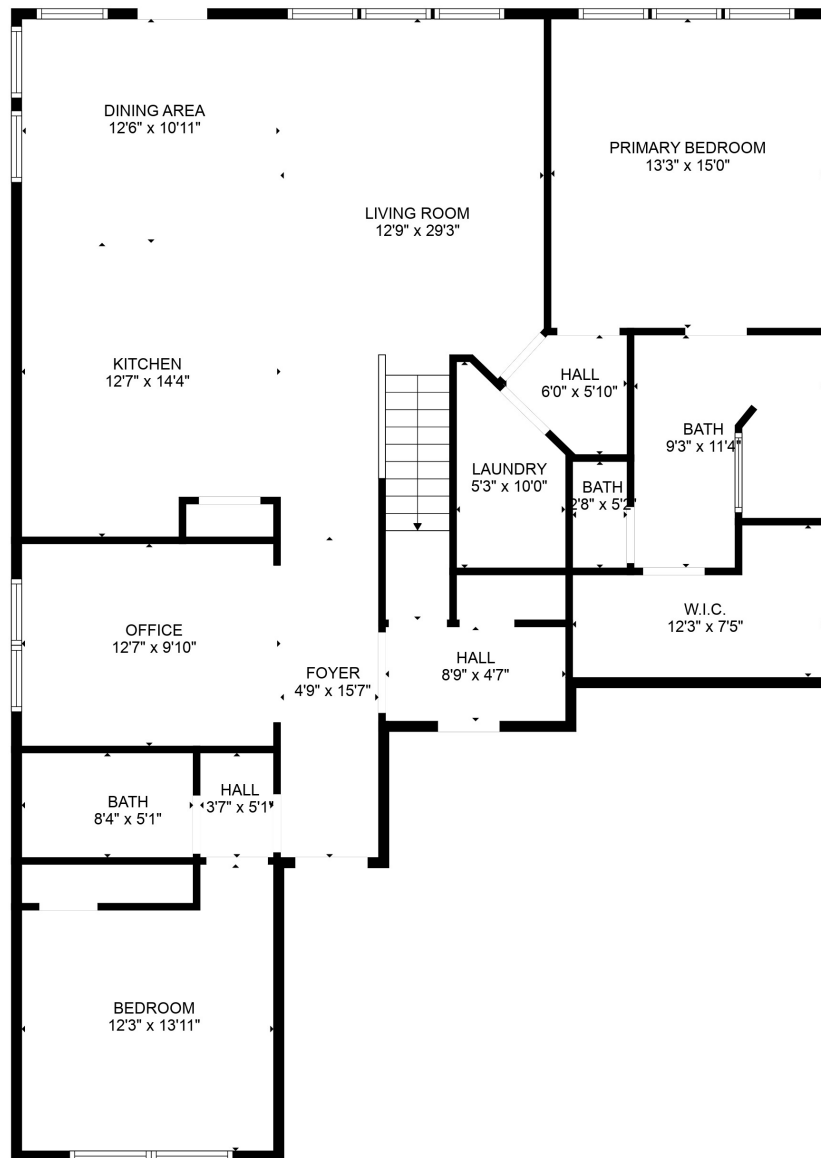

FLOOR 1

FLOOR 2

Total scanned area: 2346 sq. ft

MEASUREMENTS ARE CALCULATED BY CUBICASA TECHNOLOGY. DEEMED HIGHLY RELIABLE BUT NOT GUARANTEED.

Total scanned area: 2346 sq. ft

MEASUREMENTS ARE CALCULATED BY CUBICASA TECHNOLOGY. DEEMED HIGHLY RELIABLE BUT NOT GUARANTEED.

Total scanned area: 2346 sq. ft

MEASUREMENTS ARE CALCULATED BY CUBICASA TECHNOLOGY. DEEMED HIGHLY RELIABLE BUT NOT GUARANTEED.