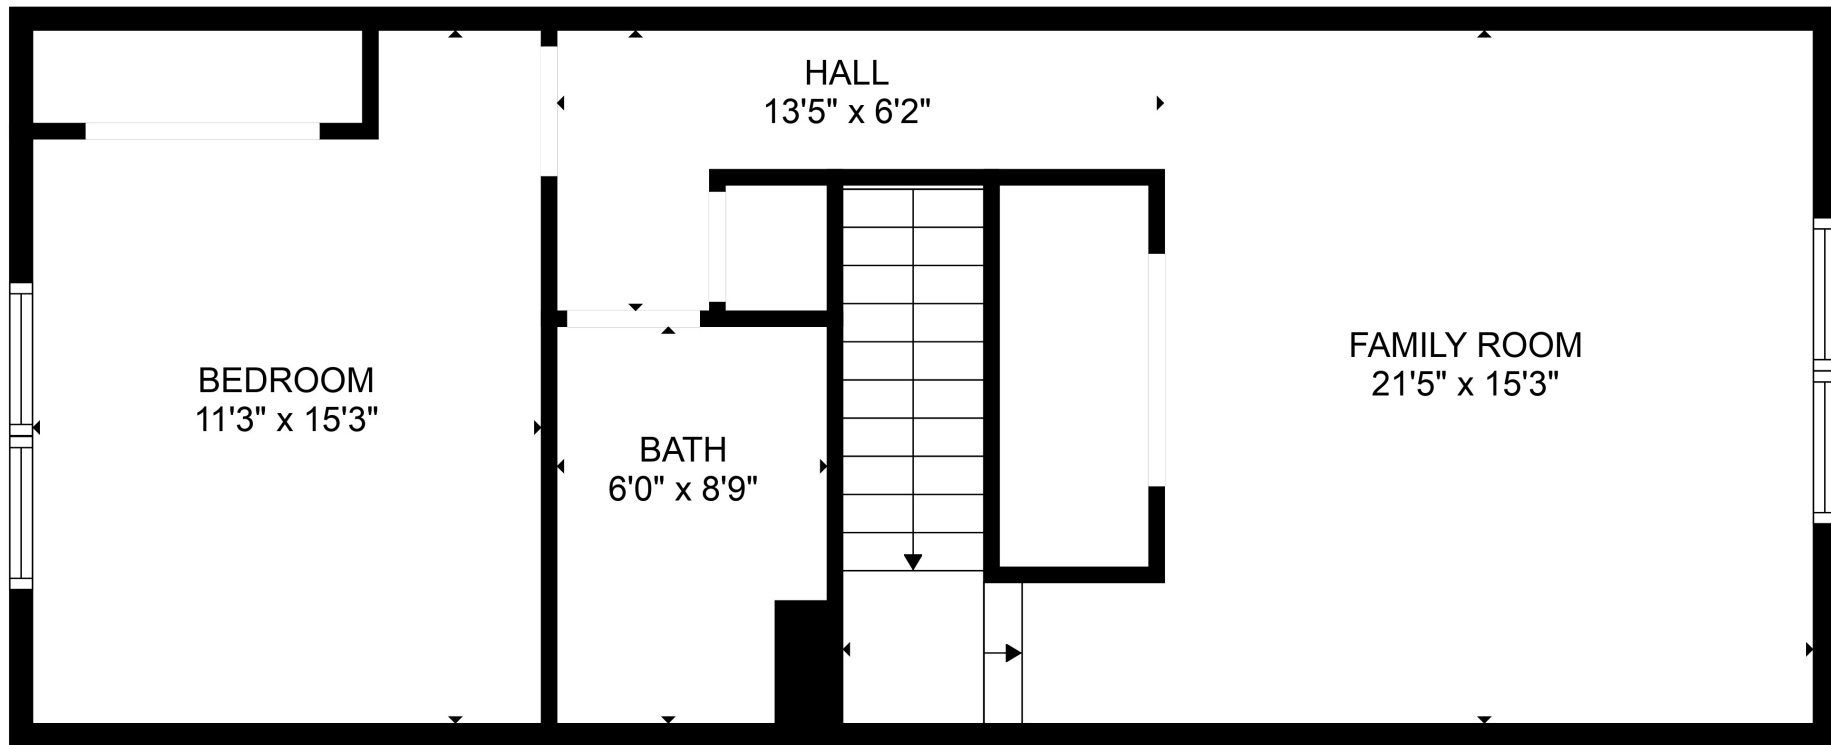

FLOOR 1

FLOOR 2

Total scanned area: 2346 sq. ft

MEASUREMENTS ARE CALCULATED BY CUBICASA TECHNOLOGY. DEEMED HIGHLY RELIABLE BUT NOT GUARANTEED.

Total scanned area: 2346 sq. ft

MEASUREMENTS ARE CALCULATED BY CUBICASA TECHNOLOGY. DEEMED HIGHLY RELIABLE BUT NOT GUARANTEED.

Total scanned area: 2346 sq. ft

MEASUREMENTS ARE CALCULATED BY CUBICASA TECHNOLOGY. DEEMED HIGHLY RELIABLE BUT NOT GUARANTEED.