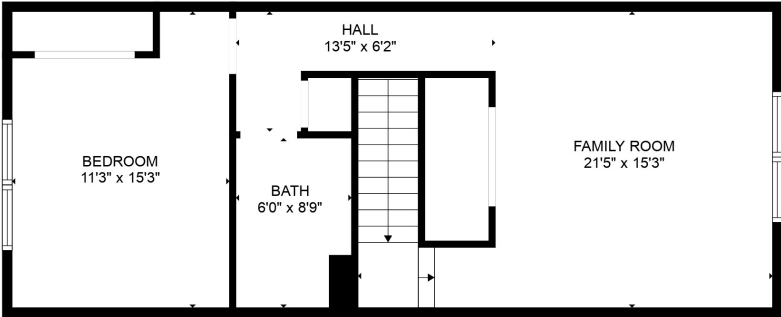

FLOOR 1

FLOOR 2

Total scanned area: 2346 sq. ft

MEASUREMENTS ARE CALCULATED BY CUBICASA TECHNOLOGY. DEEMED HIGHLY RELIABLE BUT NOT GUARANTEED.

Total scanned area: 2346 sq. ft

MEASUREMENTS ARE CALCULATED BY CUBICASA TECHNOLOGY. DEEMED HIGHLY RELIABLE BUT NOT GUARANTEED.

Total scanned area: 2346 sq. ft

MEASUREMENTS ARE CALCULATED BY CUBICASA TECHNOLOGY. DEEMED HIGHLY RELIABLE BUT NOT GUARANTEED.