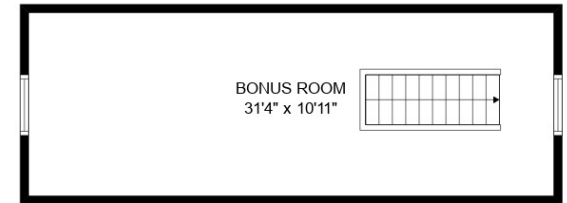

LOWER FLOOR

MAIN FLOOR

UPPER FLOOR

BONUS ROOM
31'4" x 10'11"