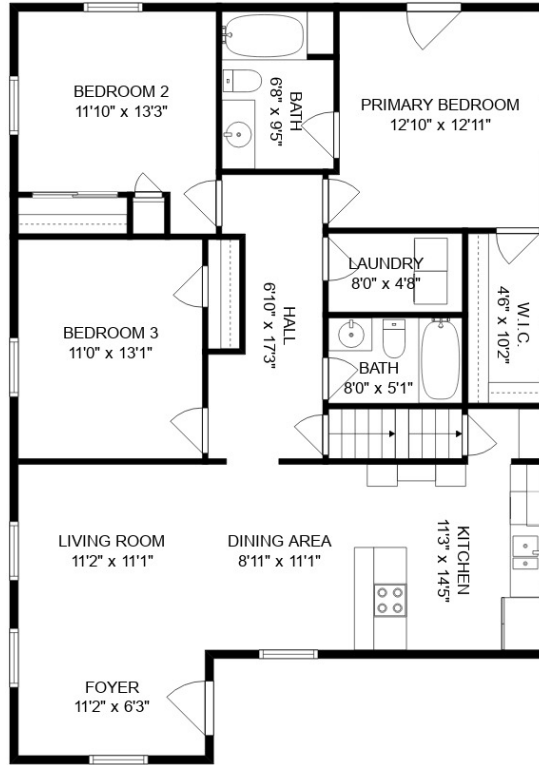

LOWER FLOOR

MAIN FLOOR

UPPER FLOOR

BONUS ROOM
31'4" x 10'11"