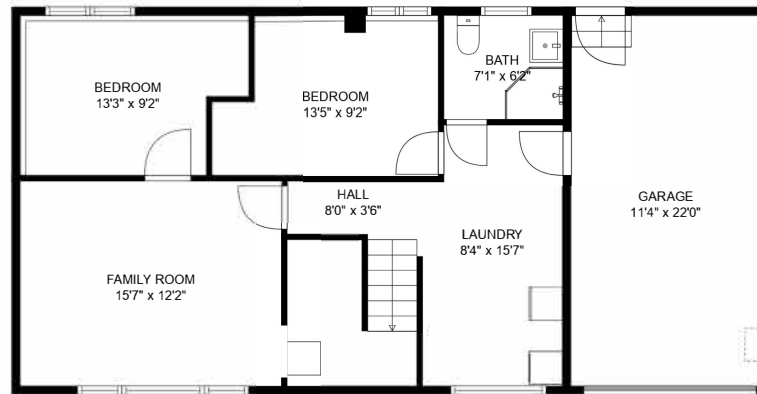

FLOOR 2

FLOOR 1

Estimated areas

FLOOR 1 : 822 sq. ft
 FLOOR 2 : 1092 sq. ft
 TOTAL : 1914 sq. ft

Sizes and dimensions may have a slight variation from actual sizes. E&O Insured.

Estimated areas

FLOOR 1 : 822 sq. ft

FLOOR 2 : 1092 sq. ft

TOTAL : 1914 sq. ft

Sizes and dimensions may have a slight variation from actual sizes. E&O Insured.

Estimated areas

FLOOR 1 : 822 sq. ft

FLOOR 2 : 1092 sq. ft

TOTAL : 1914 sq. ft

Sizes and dimensions may have a slight variation from actual sizes. E&O Insured.