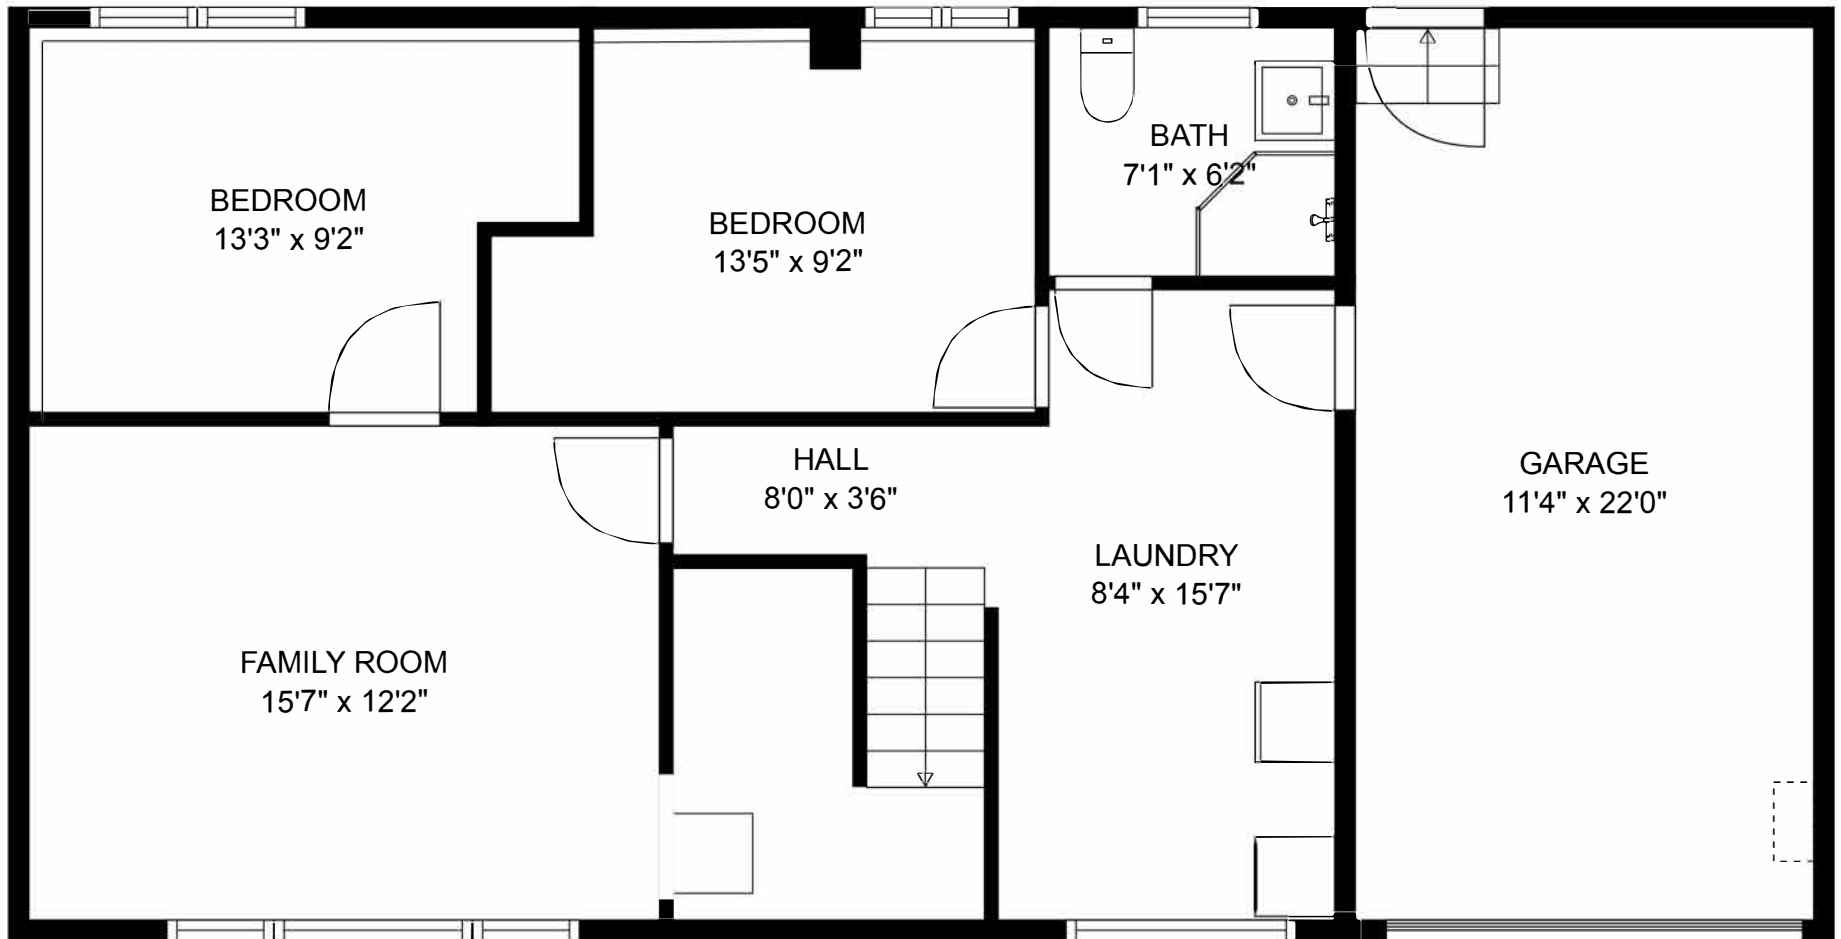

FLOOR 2

FLOOR 1

Estimated areas

FLOOR 1 : 822 sq. ft
 FLOOR 2 : 1092 sq. ft
 TOTAL : 1914 sq. ft

Sizes and dimensions may have a slight variation from actual sizes. E&O Insured.

Estimated areas

FLOOR 1 : 822 sq. ft

FLOOR 2 : 1092 sq. ft

TOTAL : 1914 sq. ft

Sizes and dimensions may have a slight variation from actual sizes. E&O Insured.

Estimated areas

FLOOR 1 : 822 sq. ft

FLOOR 2 : 1092 sq. ft

TOTAL : 1914 sq. ft

Sizes and dimensions may have a slight variation from actual sizes. E&O Insured.