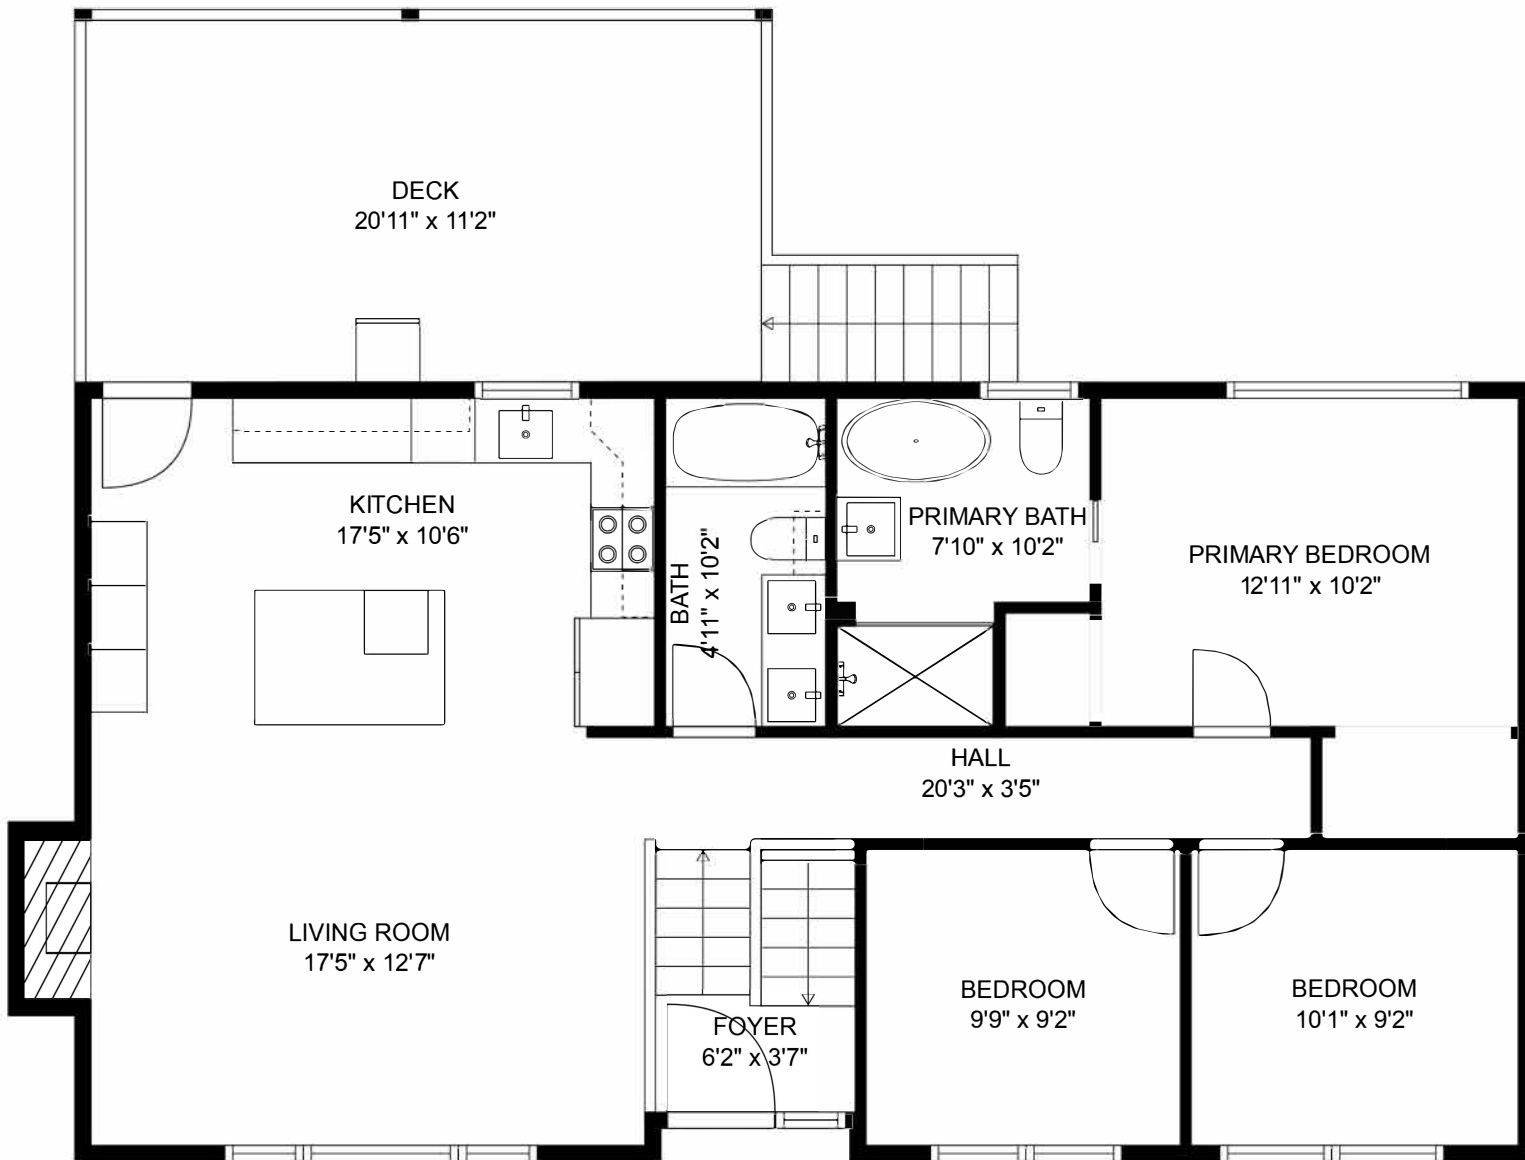

FLOOR 2

FLOOR 1

Estimated areas

FLOOR 1 : 822 sq. ft
 FLOOR 2 : 1092 sq. ft
 TOTAL : 1914 sq. ft

Sizes and dimensions may have a slight variation from actual sizes. E&O Insured.

Estimated areas

FLOOR 1 : 822 sq. ft

FLOOR 2 : 1092 sq. ft

TOTAL : 1914 sq. ft

Sizes and dimensions may have a slight variation from actual sizes. E&O Insured.

Estimated areas

FLOOR 1 : 822 sq. ft

FLOOR 2 : 1092 sq. ft

TOTAL : 1914 sq. ft

Sizes and dimensions may have a slight variation from actual sizes. E&O Insured.