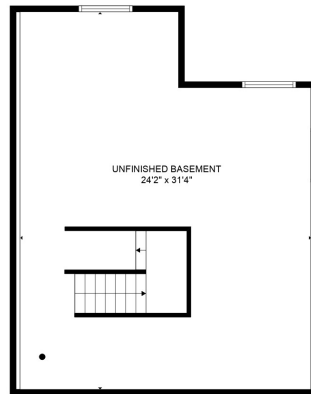

FLOOR 2

FLOOR 3

FLOOR 1

Total scanned area: 3946 sq. ft

SIZES AND DIMENSIONS ARE APPROXIMATE, ACTUAL MAY VARY.

Total scanned area: 3946 sq. ft

SIZES AND DIMENSIONS ARE APPROXIMATE, ACTUAL MAY VARY.

Total scanned area: 3946 sq. ft

SIZES AND DIMENSIONS ARE APPROXIMATE, ACTUAL MAY VARY.

Total scanned area: 3946 sq. ft

SIZES AND DIMENSIONS ARE APPROXIMATE, ACTUAL MAY VARY.