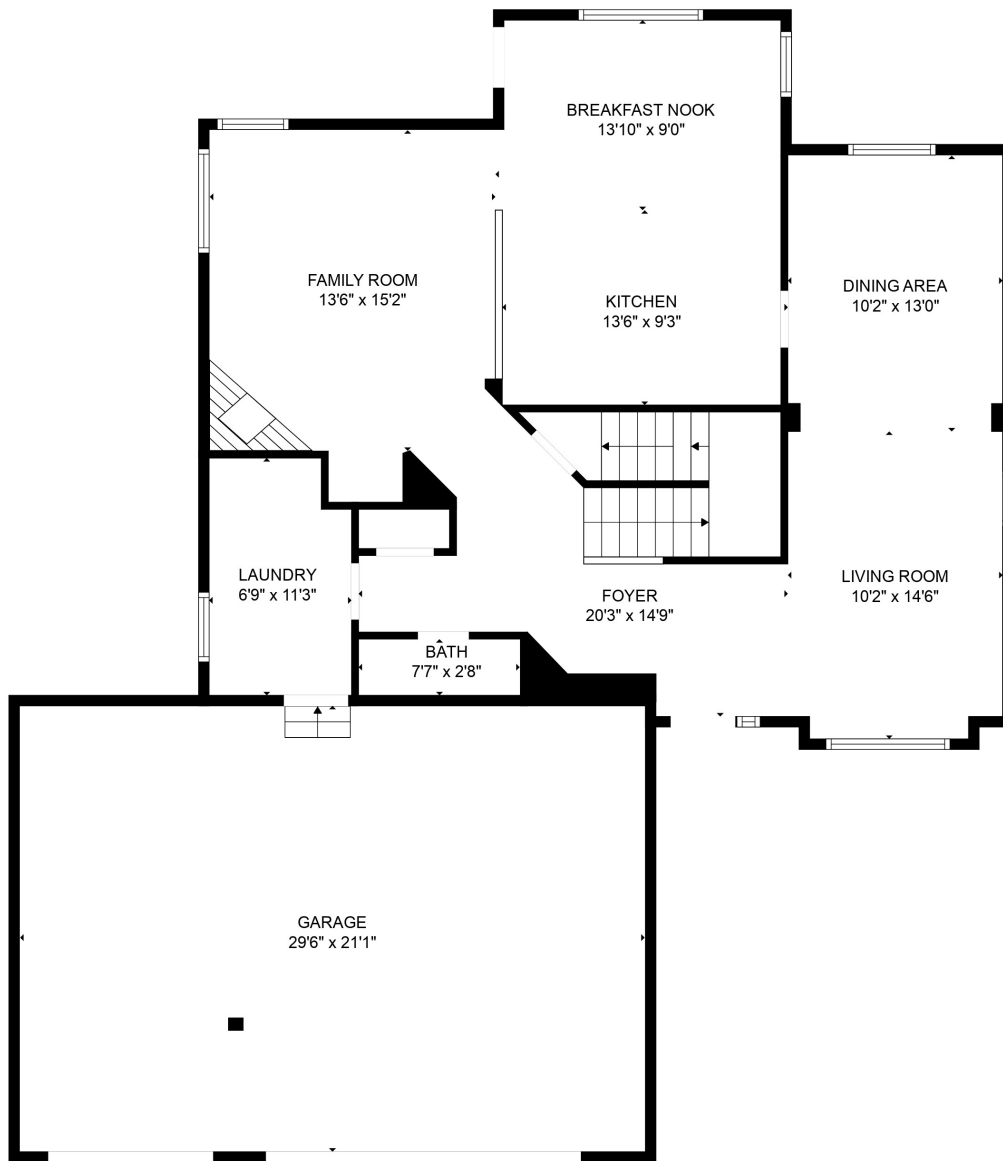

FLOOR 2

FLOOR 3

FLOOR 1

Total scanned area: 3946 sq. ft

SIZES AND DIMENSIONS ARE APPROXIMATE, ACTUAL MAY VARY.

Total scanned area: 3946 sq. ft

SIZES AND DIMENSIONS ARE APPROXIMATE, ACTUAL MAY VARY.

Total scanned area: 3946 sq. ft

SIZES AND DIMENSIONS ARE APPROXIMATE, ACTUAL MAY VARY.

Total scanned area: 3946 sq. ft

SIZES AND DIMENSIONS ARE APPROXIMATE, ACTUAL MAY VARY.