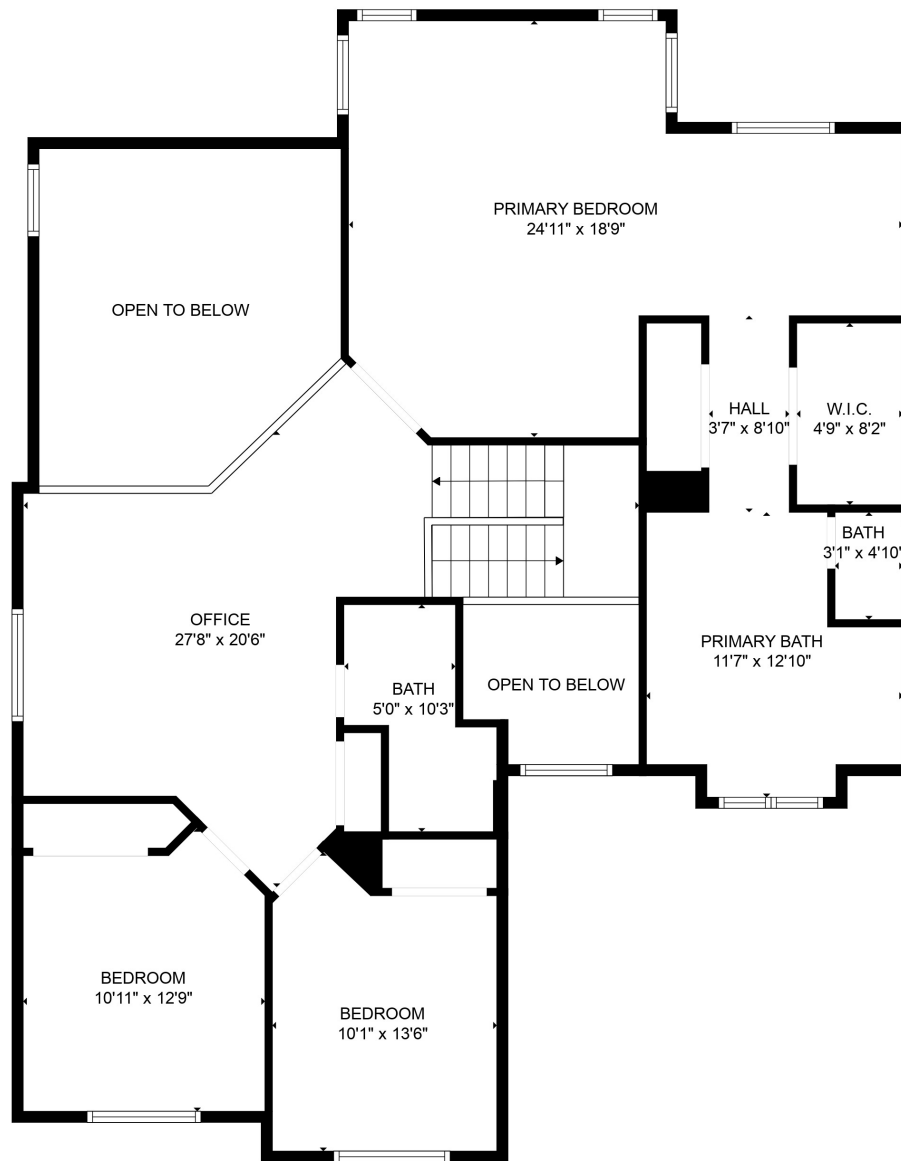

FLOOR 2

FLOOR 3

FLOOR 1

Total scanned area: 3946 sq. ft

SIZES AND DIMENSIONS ARE APPROXIMATE, ACTUAL MAY VARY.

Total scanned area: 3946 sq. ft

SIZES AND DIMENSIONS ARE APPROXIMATE, ACTUAL MAY VARY.

Total scanned area: 3946 sq. ft

SIZES AND DIMENSIONS ARE APPROXIMATE, ACTUAL MAY VARY.

Total scanned area: 3946 sq. ft

SIZES AND DIMENSIONS ARE APPROXIMATE, ACTUAL MAY VARY.