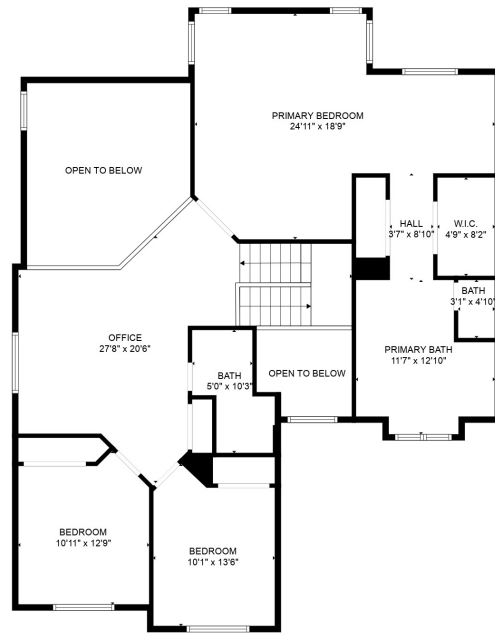

FLOOR 2

FLOOR 3

FLOOR 1

Total scanned area: 3946 sq. ft

SIZES AND DIMENSIONS ARE APPROXIMATE, ACTUAL MAY VARY.

Total scanned area: 3946 sq. ft

SIZES AND DIMENSIONS ARE APPROXIMATE, ACTUAL MAY VARY.

Total scanned area: 3946 sq. ft

SIZES AND DIMENSIONS ARE APPROXIMATE, ACTUAL MAY VARY.

Total scanned area: 3946 sq. ft

SIZES AND DIMENSIONS ARE APPROXIMATE, ACTUAL MAY VARY.