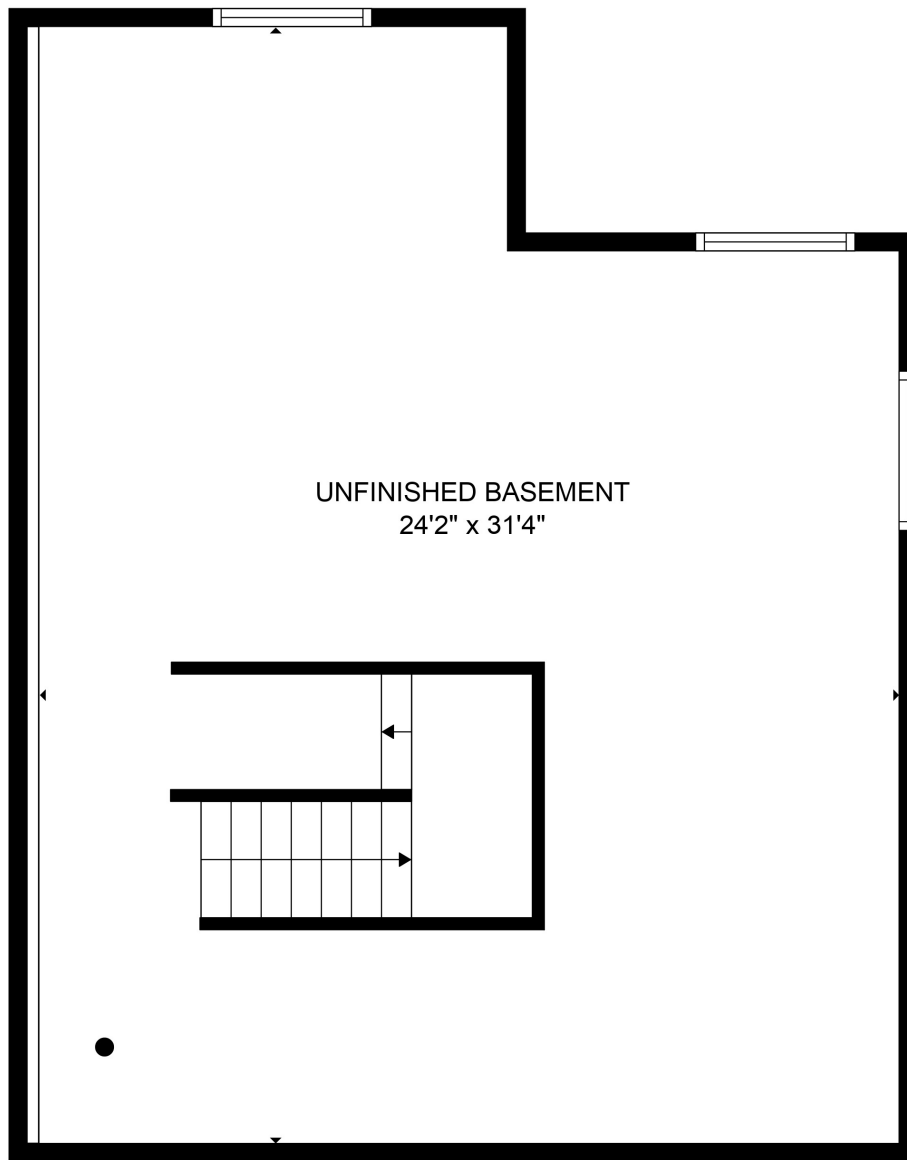

FLOOR 2

FLOOR 3

FLOOR 1

Total scanned area: 3946 sq. ft

SIZES AND DIMENSIONS ARE APPROXIMATE, ACTUAL MAY VARY.

Total scanned area: 3946 sq. ft

SIZES AND DIMENSIONS ARE APPROXIMATE, ACTUAL MAY VARY.

Total scanned area: 3946 sq. ft

SIZES AND DIMENSIONS ARE APPROXIMATE, ACTUAL MAY VARY.

Total scanned area: 3946 sq. ft

SIZES AND DIMENSIONS ARE APPROXIMATE, ACTUAL MAY VARY.