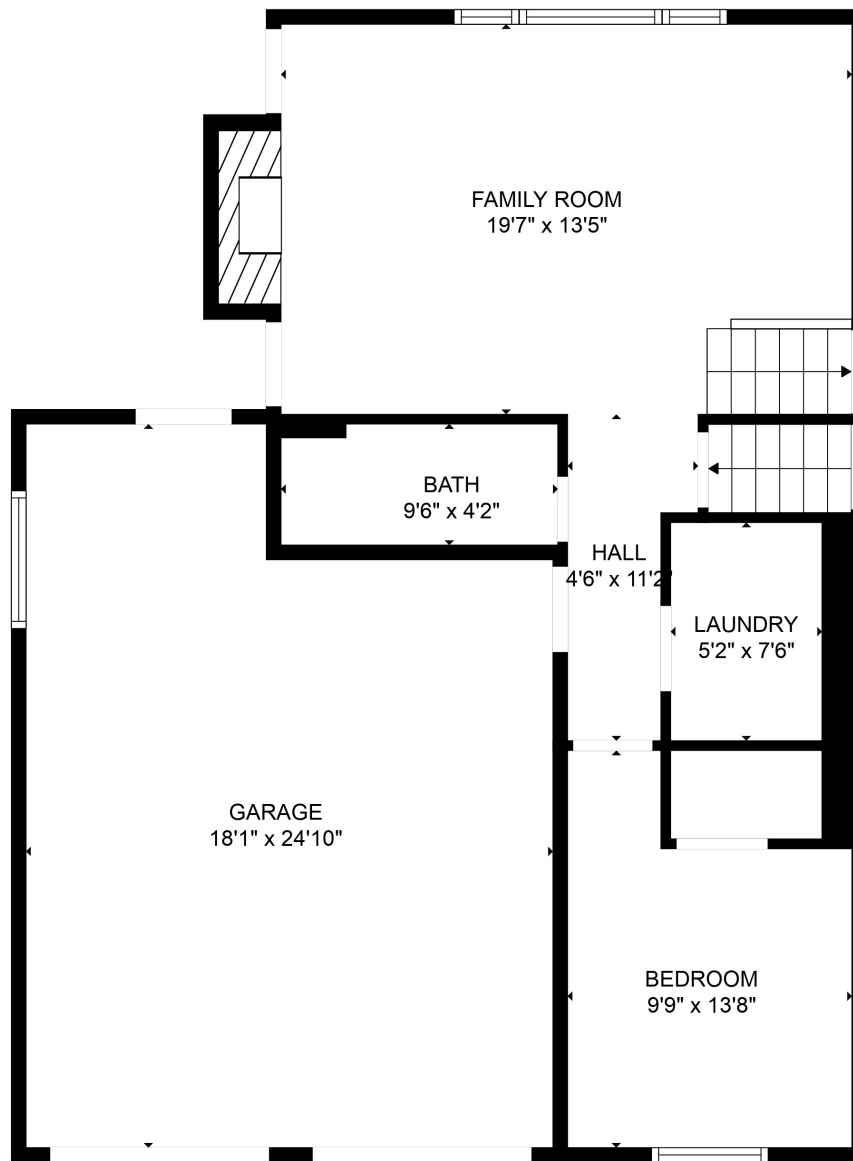

FLOOR 4

FLOOR 3

FLOOR 2

FLOOR 1

Total scanned area: 3227 sq. ft

SIZES AND DIMENSIONS ARE APPROXIMATE, ACTUAL MAY VARY.

Total scanned area: 3227 sq. ft

SIZES AND DIMENSIONS ARE APPROXIMATE, ACTUAL MAY VARY.

Total scanned area: 3227 sq. ft

SIZES AND DIMENSIONS ARE APPROXIMATE, ACTUAL MAY VARY.

Total scanned area: 3227 sq. ft

SIZES AND DIMENSIONS ARE APPROXIMATE, ACTUAL MAY VARY.

Total scanned area: 3227 sq. ft

SIZES AND DIMENSIONS ARE APPROXIMATE, ACTUAL MAY VARY.