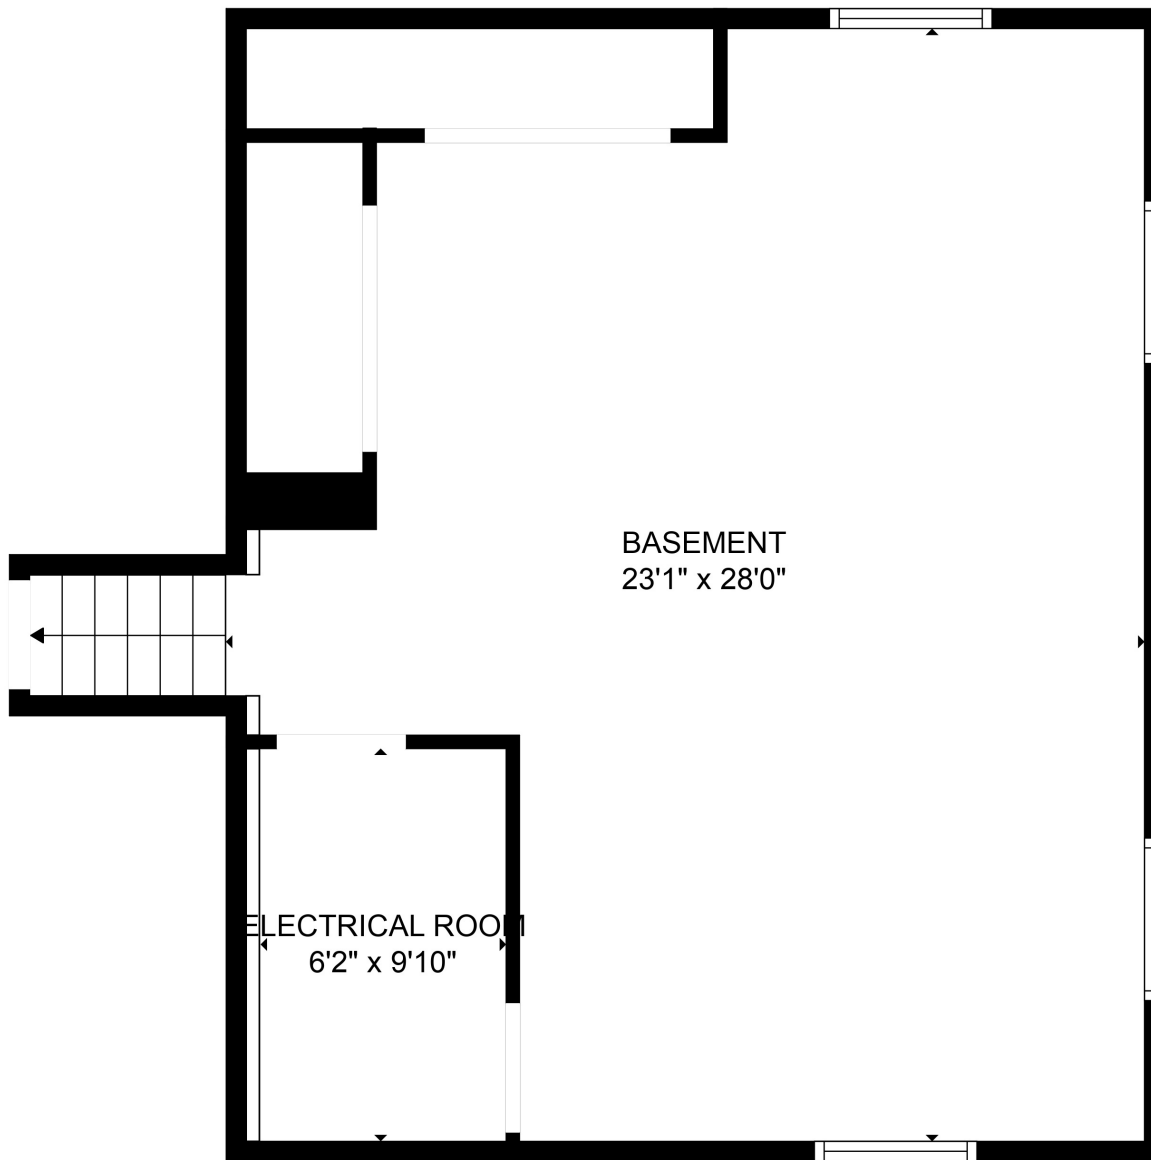

FLOOR 4

FLOOR 3

FLOOR 2

FLOOR 1

Total scanned area: 3227 sq. ft

SIZES AND DIMENSIONS ARE APPROXIMATE, ACTUAL MAY VARY.

Total scanned area: 3227 sq. ft

SIZES AND DIMENSIONS ARE APPROXIMATE, ACTUAL MAY VARY.

Total scanned area: 3227 sq. ft

SIZES AND DIMENSIONS ARE APPROXIMATE, ACTUAL MAY VARY.

Total scanned area: 3227 sq. ft

SIZES AND DIMENSIONS ARE APPROXIMATE, ACTUAL MAY VARY.

Total scanned area: 3227 sq. ft

SIZES AND DIMENSIONS ARE APPROXIMATE, ACTUAL MAY VARY.