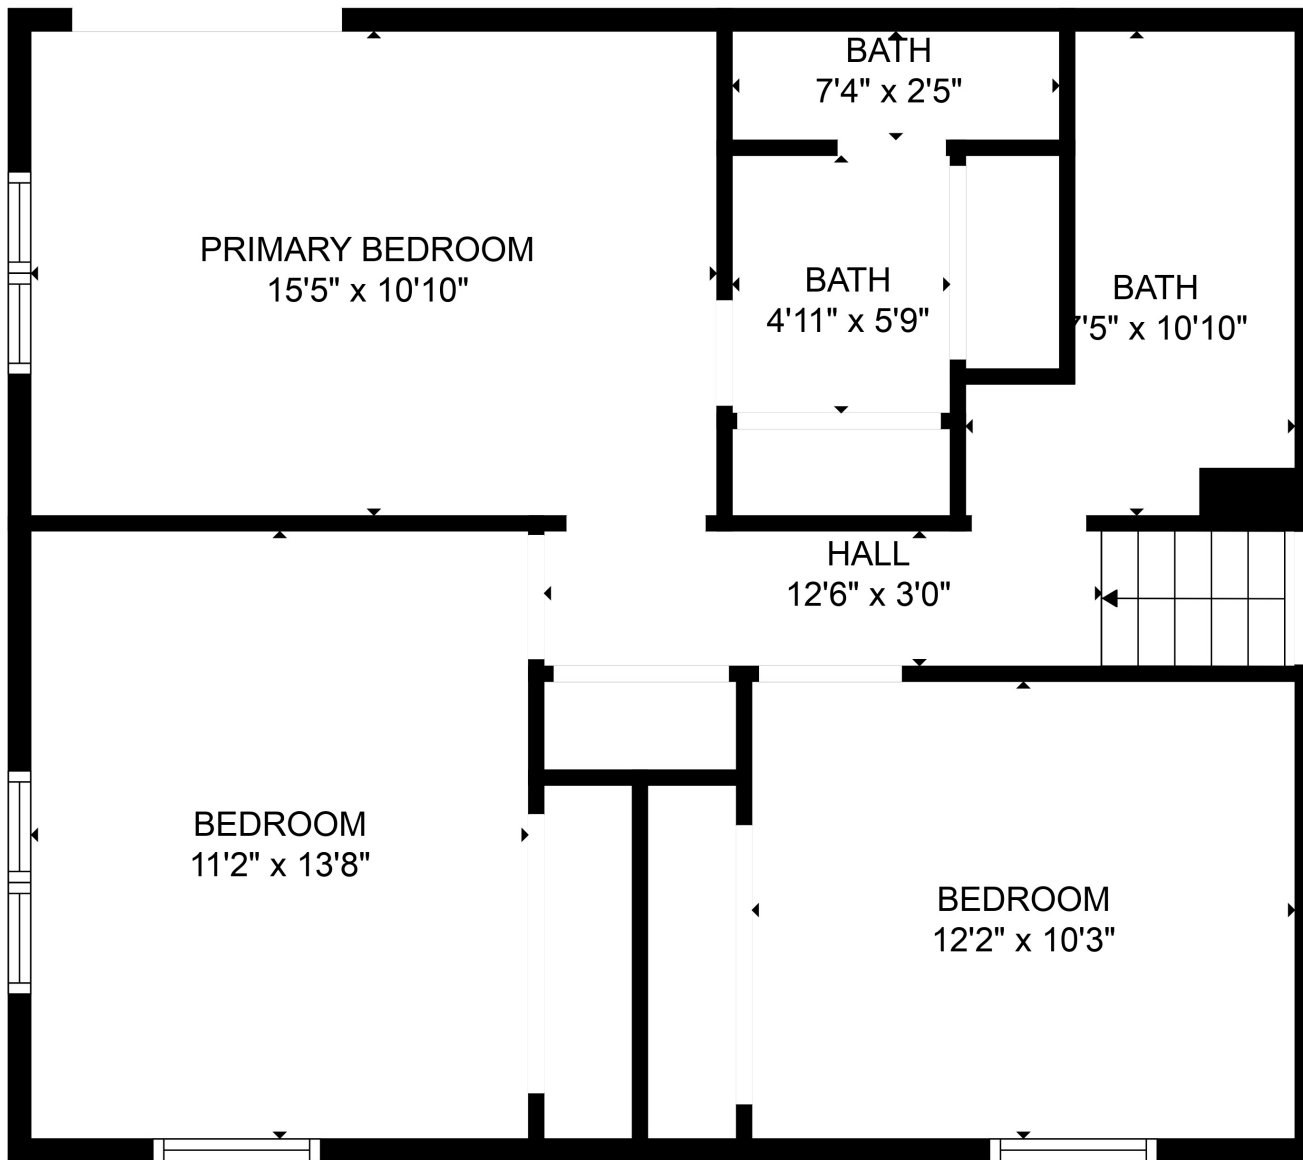

FLOOR 4

FLOOR 3

FLOOR 2

FLOOR 1

Total scanned area: 3227 sq. ft

SIZES AND DIMENSIONS ARE APPROXIMATE, ACTUAL MAY VARY.

Total scanned area: 3227 sq. ft

SIZES AND DIMENSIONS ARE APPROXIMATE, ACTUAL MAY VARY.

Total scanned area: 3227 sq. ft

SIZES AND DIMENSIONS ARE APPROXIMATE, ACTUAL MAY VARY.

Total scanned area: 3227 sq. ft

SIZES AND DIMENSIONS ARE APPROXIMATE, ACTUAL MAY VARY.

Total scanned area: 3227 sq. ft

SIZES AND DIMENSIONS ARE APPROXIMATE, ACTUAL MAY VARY.