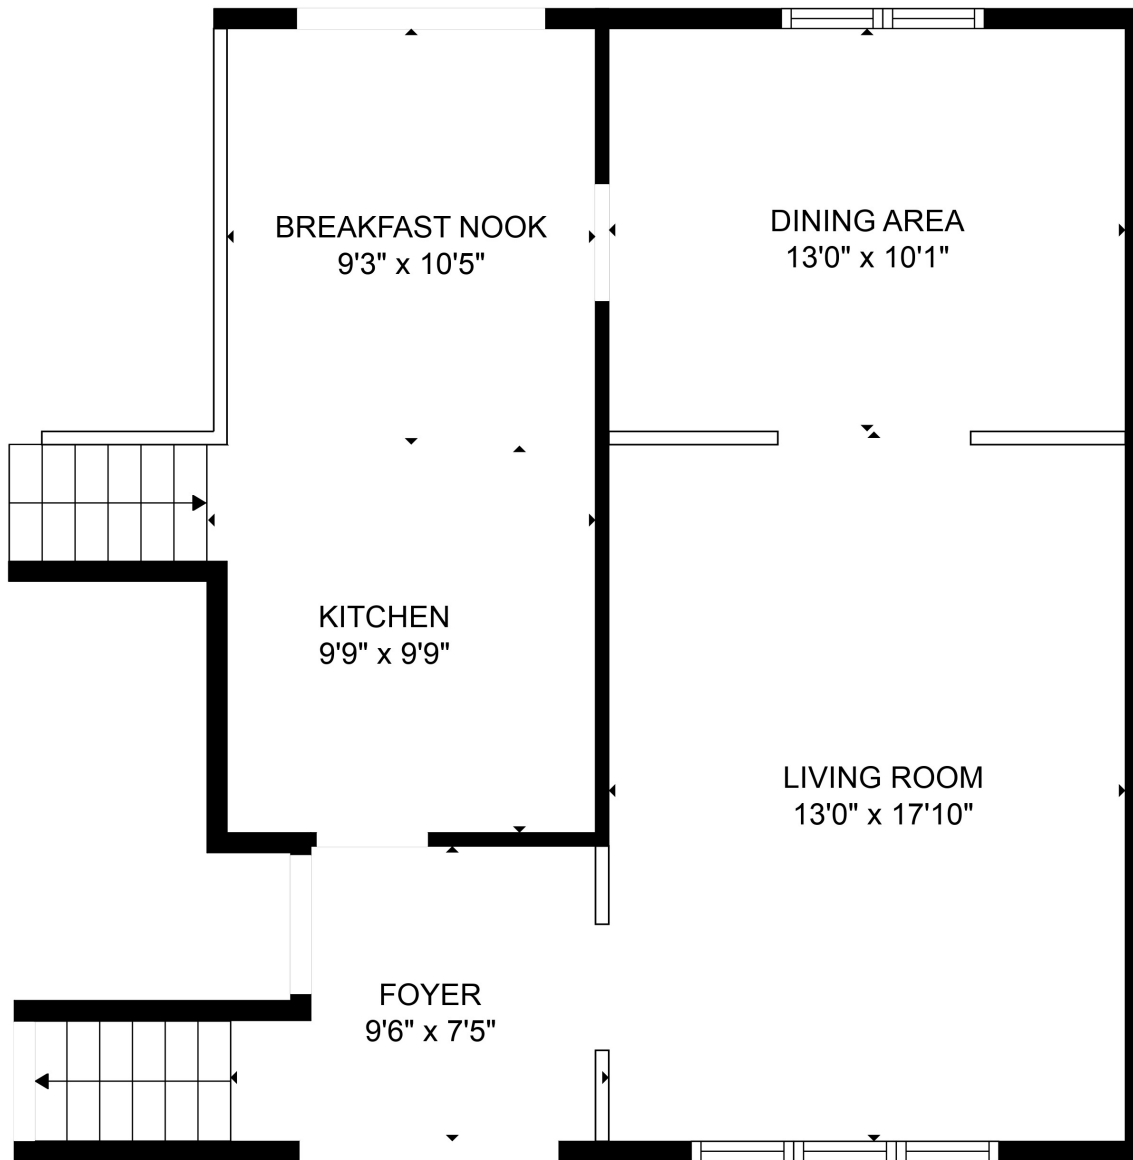

FLOOR 4

FLOOR 3

FLOOR 2

FLOOR 1

Total scanned area: 3227 sq. ft

SIZES AND DIMENSIONS ARE APPROXIMATE, ACTUAL MAY VARY.

Total scanned area: 3227 sq. ft

SIZES AND DIMENSIONS ARE APPROXIMATE, ACTUAL MAY VARY.

Total scanned area: 3227 sq. ft

SIZES AND DIMENSIONS ARE APPROXIMATE, ACTUAL MAY VARY.

Total scanned area: 3227 sq. ft

SIZES AND DIMENSIONS ARE APPROXIMATE, ACTUAL MAY VARY.

Total scanned area: 3227 sq. ft

SIZES AND DIMENSIONS ARE APPROXIMATE, ACTUAL MAY VARY.