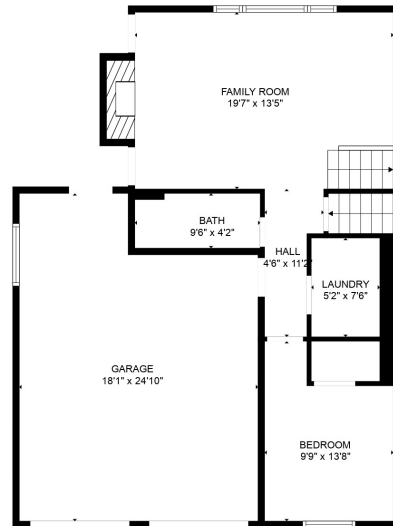

FLOOR 4

FLOOR 3

FLOOR 2

FLOOR 1

Total scanned area: 3227 sq. ft

SIZES AND DIMENSIONS ARE APPROXIMATE, ACTUAL MAY VARY.

Total scanned area: 3227 sq. ft

SIZES AND DIMENSIONS ARE APPROXIMATE, ACTUAL MAY VARY.

Total scanned area: 3227 sq. ft

SIZES AND DIMENSIONS ARE APPROXIMATE, ACTUAL MAY VARY.

Total scanned area: 3227 sq. ft

SIZES AND DIMENSIONS ARE APPROXIMATE, ACTUAL MAY VARY.

Total scanned area: 3227 sq. ft

SIZES AND DIMENSIONS ARE APPROXIMATE, ACTUAL MAY VARY.