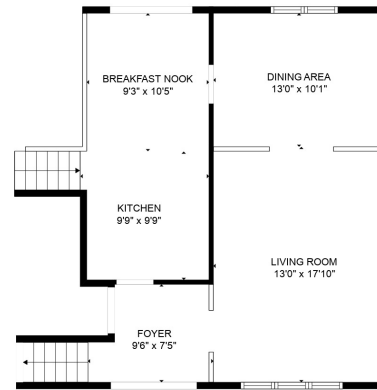

FLOOR 4

FLOOR 3

FLOOR 2

FLOOR 1

Total scanned area: 3227 sq. ft

SIZES AND DIMENSIONS ARE APPROXIMATE, ACTUAL MAY VARY.

Total scanned area: 3227 sq. ft

SIZES AND DIMENSIONS ARE APPROXIMATE, ACTUAL MAY VARY.

Total scanned area: 3227 sq. ft

SIZES AND DIMENSIONS ARE APPROXIMATE, ACTUAL MAY VARY.

Total scanned area: 3227 sq. ft

SIZES AND DIMENSIONS ARE APPROXIMATE, ACTUAL MAY VARY.

Total scanned area: 3227 sq. ft

SIZES AND DIMENSIONS ARE APPROXIMATE, ACTUAL MAY VARY.