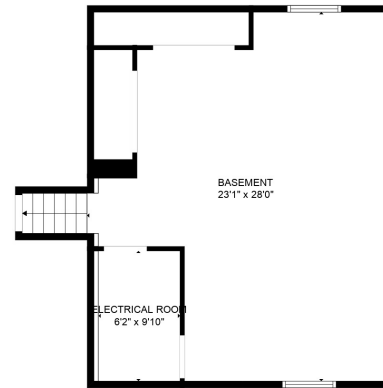

FLOOR 4

FLOOR 3

FLOOR 2

FLOOR 1

Total scanned area: 3227 sq. ft

SIZES AND DIMENSIONS ARE APPROXIMATE, ACTUAL MAY VARY.

Total scanned area: 3227 sq. ft

SIZES AND DIMENSIONS ARE APPROXIMATE, ACTUAL MAY VARY.

Total scanned area: 3227 sq. ft

SIZES AND DIMENSIONS ARE APPROXIMATE, ACTUAL MAY VARY.

Total scanned area: 3227 sq. ft

SIZES AND DIMENSIONS ARE APPROXIMATE, ACTUAL MAY VARY.

Total scanned area: 3227 sq. ft

SIZES AND DIMENSIONS ARE APPROXIMATE, ACTUAL MAY VARY.