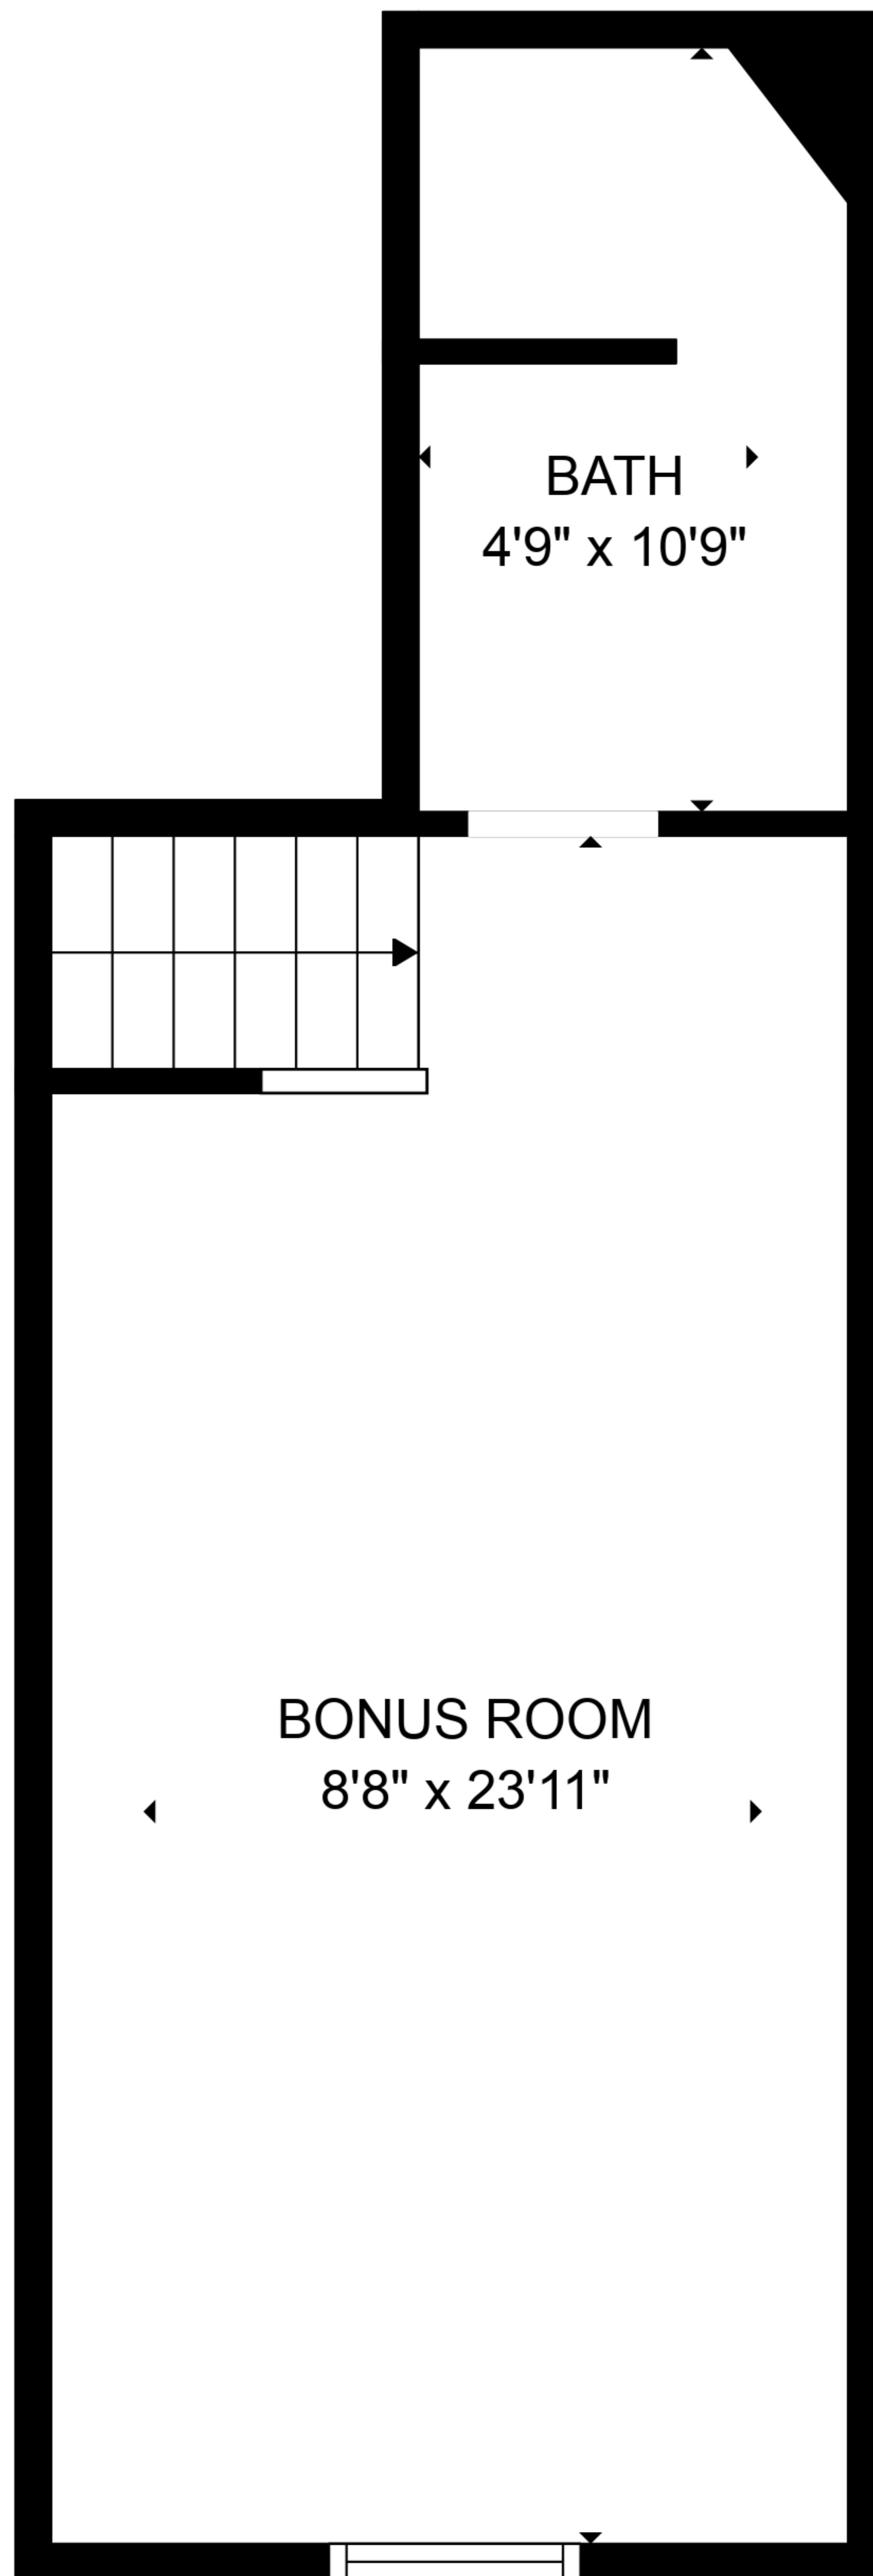

TOTAL: 1874 sq. ft

FLOOR 1: 1608 sq. ft, FLOOR 2: 266 sq. ft

EXCLUDED AREAS: GARAGE: 418 sq. ft, SCREENED PORCH: 333 sq. ft, FIREPLACE: 11 sq. ft,
LOW CEILING: 68 sq. ft

TOTAL: 1874 sq. ft

FLOOR 1: 1608 sq. ft, FLOOR 2: 266 sq. ft

EXCLUDED AREAS: GARAGE: 418 sq. ft, SCREENED PORCH: 333 sq. ft, FIREPLACE: 11 sq. ft,
LOW CEILING: 68 sq. ft

FLOOR 1

FLOOR 2

TOTAL: 1874 sq. ft
 FLOOR 1: 1608 sq. ft, FLOOR 2: 266 sq. ft
 EXCLUDED AREAS: GARAGE: 418 sq. ft, SCREENED PORCH: 333 sq. ft, FIREPLACE: 11 sq. ft,
 LOW CEILING: 68 sq. ft