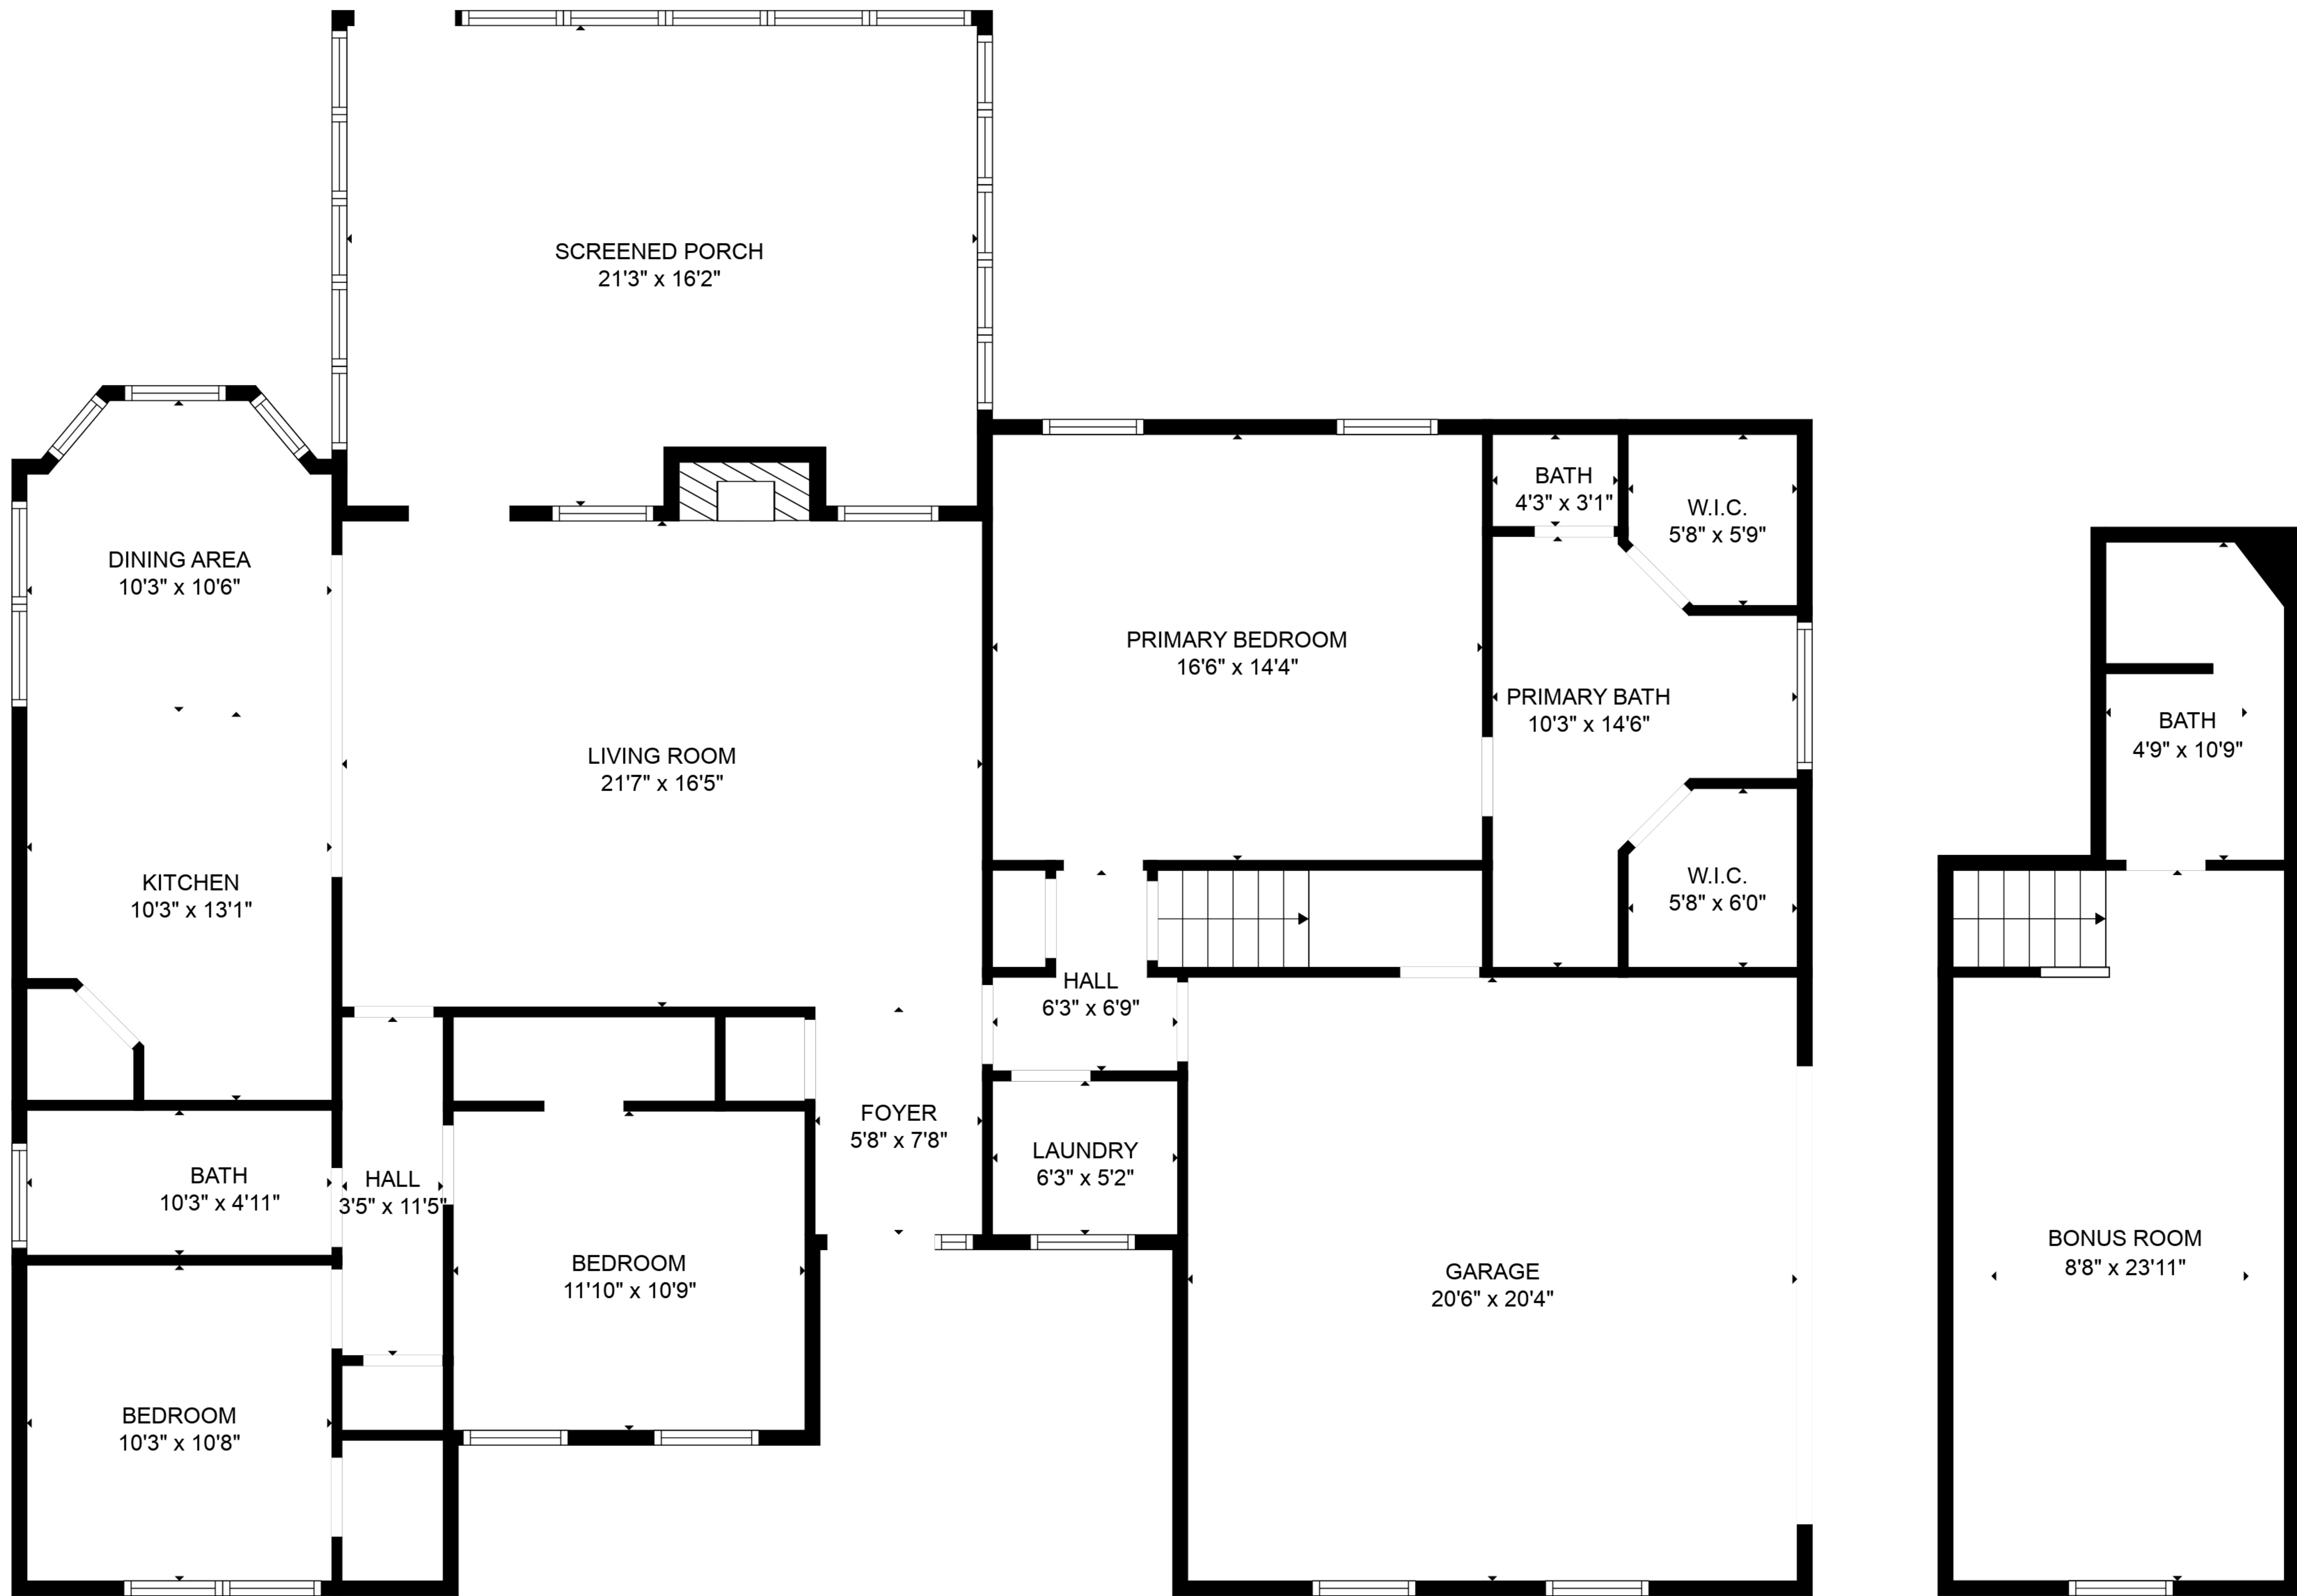

TOTAL: 1874 sq. ft

FLOOR 1: 1608 sq. ft, FLOOR 2: 266 sq. ft

EXCLUDED AREAS: GARAGE: 418 sq. ft, SCREENED PORCH: 333 sq. ft, FIREPLACE: 11 sq. ft,
LOW CEILING: 68 sq. ft

TOTAL: 1874 sq. ft

FLOOR 1: 1608 sq. ft, FLOOR 2: 266 sq. ft

EXCLUDED AREAS: GARAGE: 418 sq. ft, SCREENED PORCH: 333 sq. ft, FIREPLACE: 11 sq. ft,
LOW CEILING: 68 sq. ft

FLOOR 1

FLOOR 2

TOTAL: 1874 sq. ft
 FLOOR 1: 1608 sq. ft, FLOOR 2: 266 sq. ft
 EXCLUDED AREAS: GARAGE: 418 sq. ft, SCREENED PORCH: 333 sq. ft, FIREPLACE: 11 sq. ft,
 LOW CEILING: 68 sq. ft