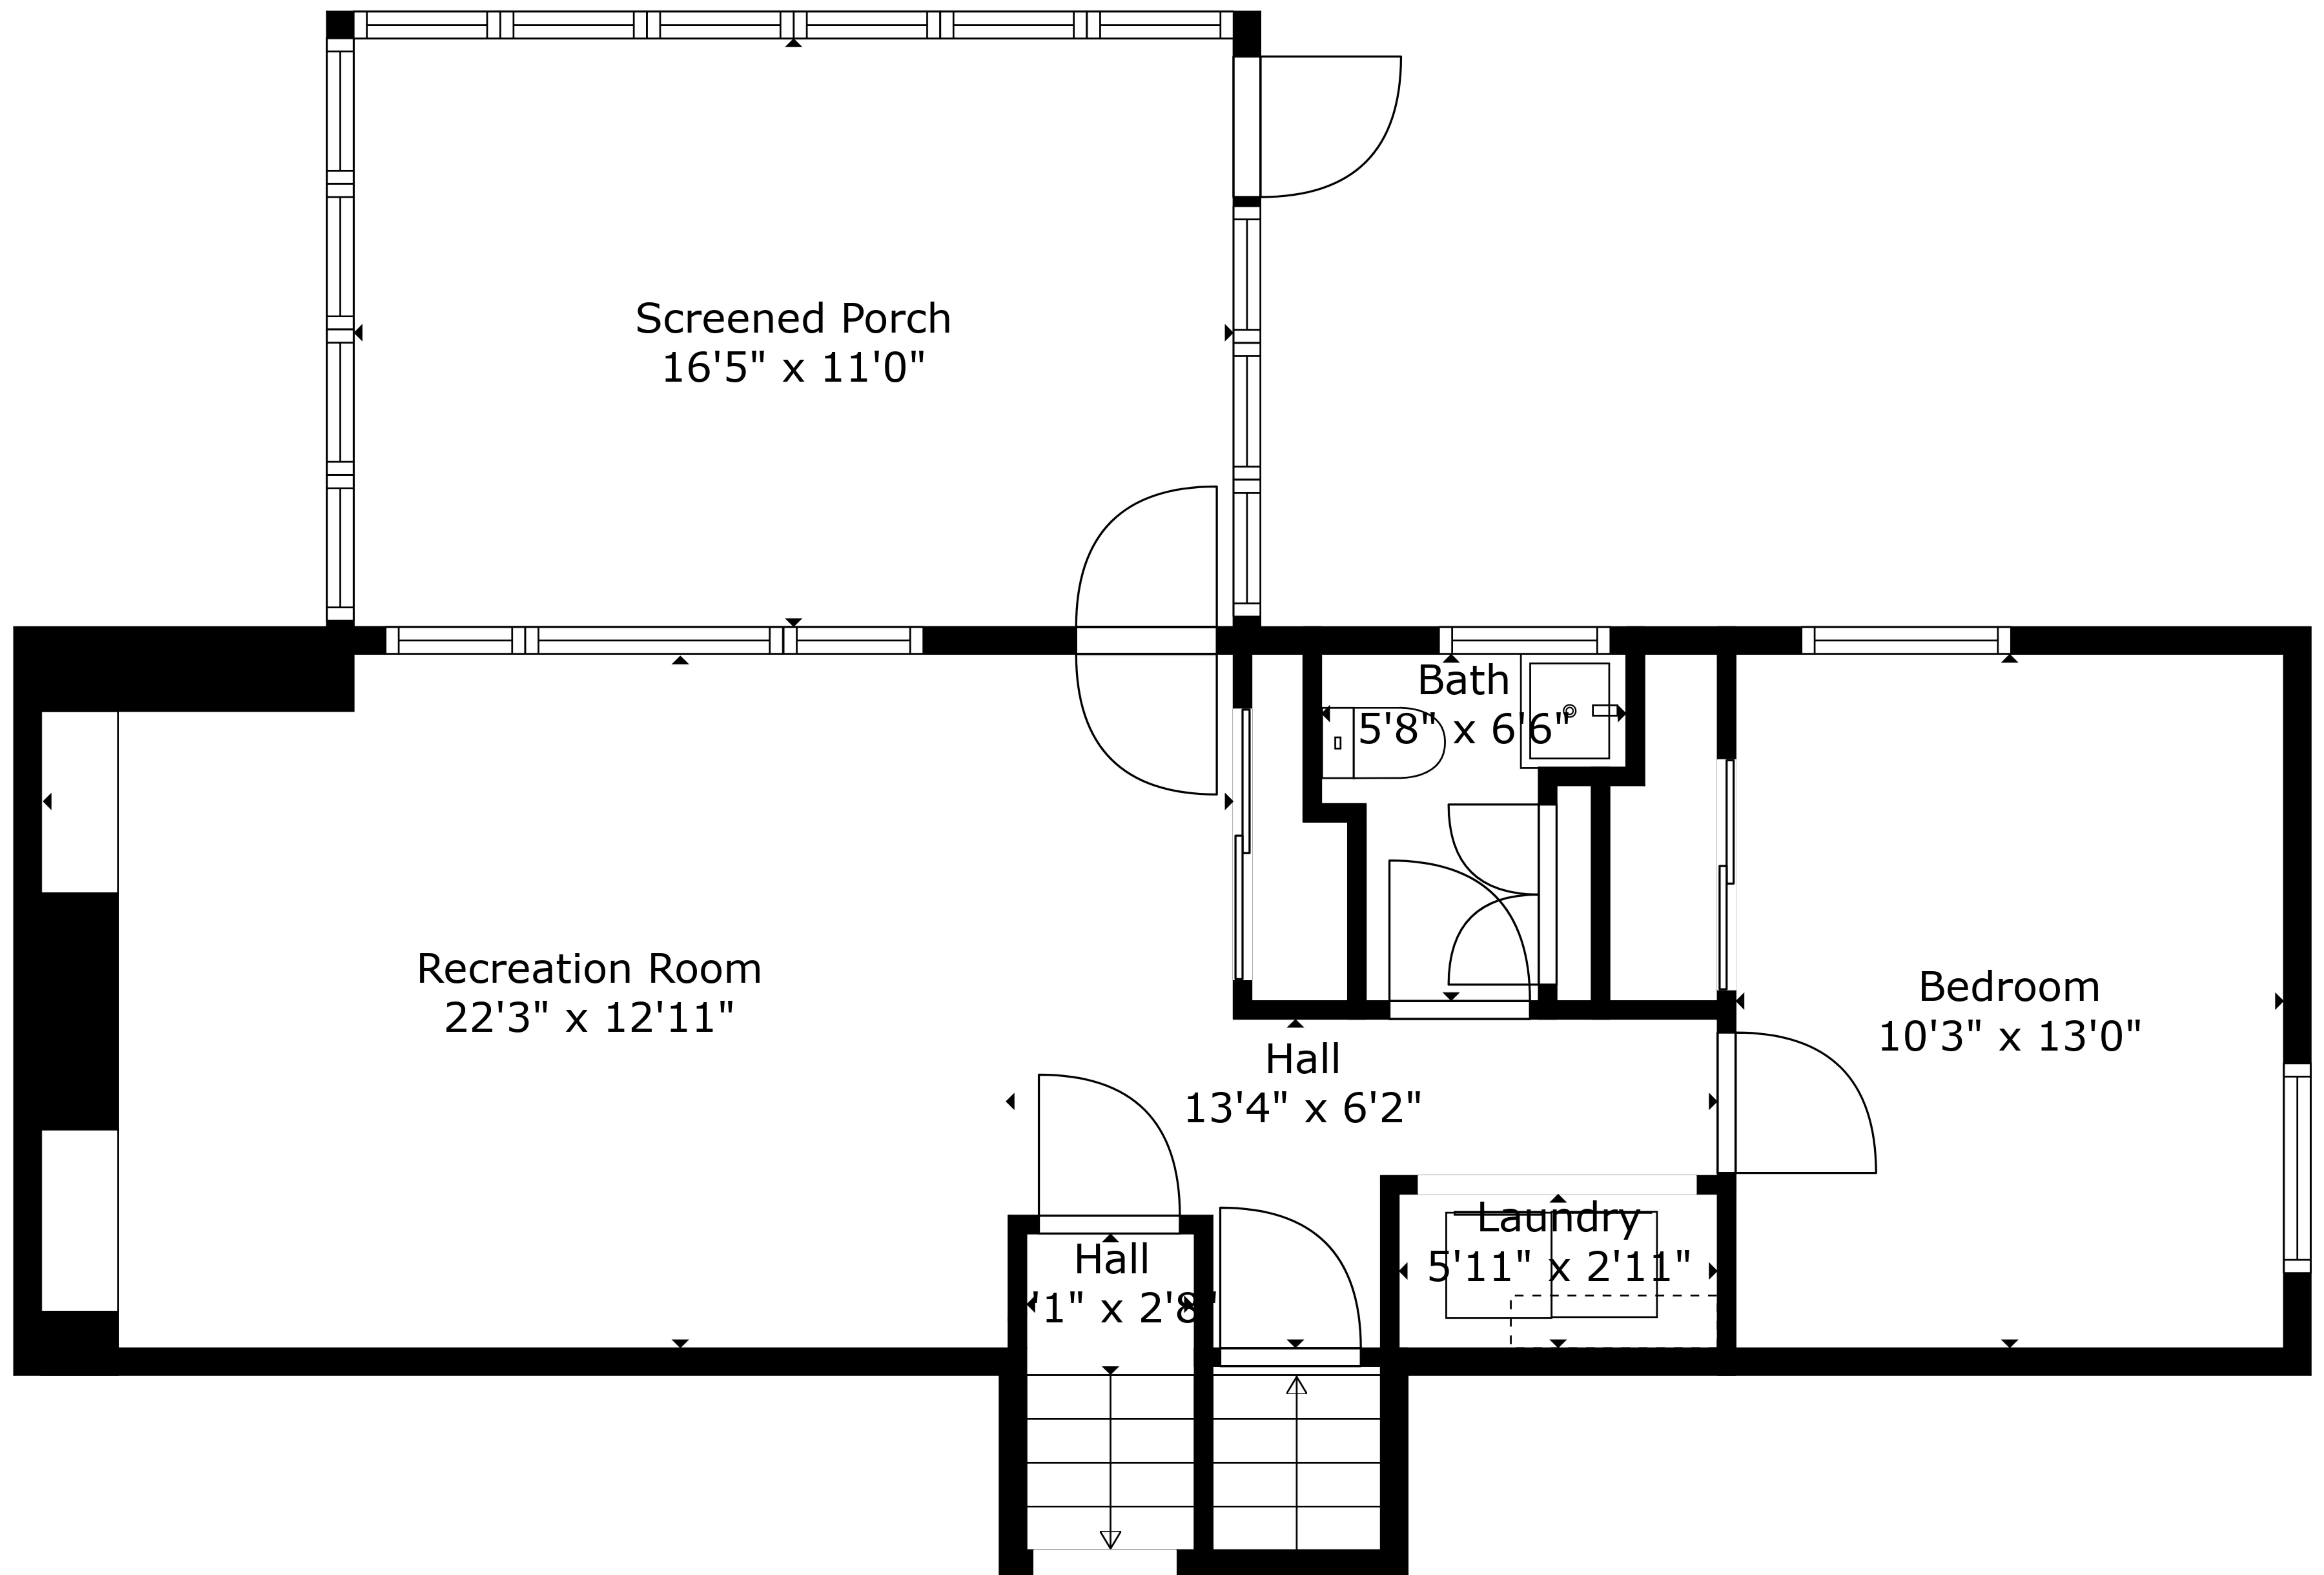

**TOTAL: 1661 sq. ft**

BELOW GROUND: 0 sq. ft, FLOOR 2: 569 sq. ft, FLOOR 3: 516 sq. ft, FLOOR 4: 576 sq. ft  
 EXCLUDED AREAS: UTILITY: 275 sq. ft, STORAGE: 251 sq. ft, SCREENED PORCH: 181 sq. ft,  
 GARAGE: 285 sq. ft