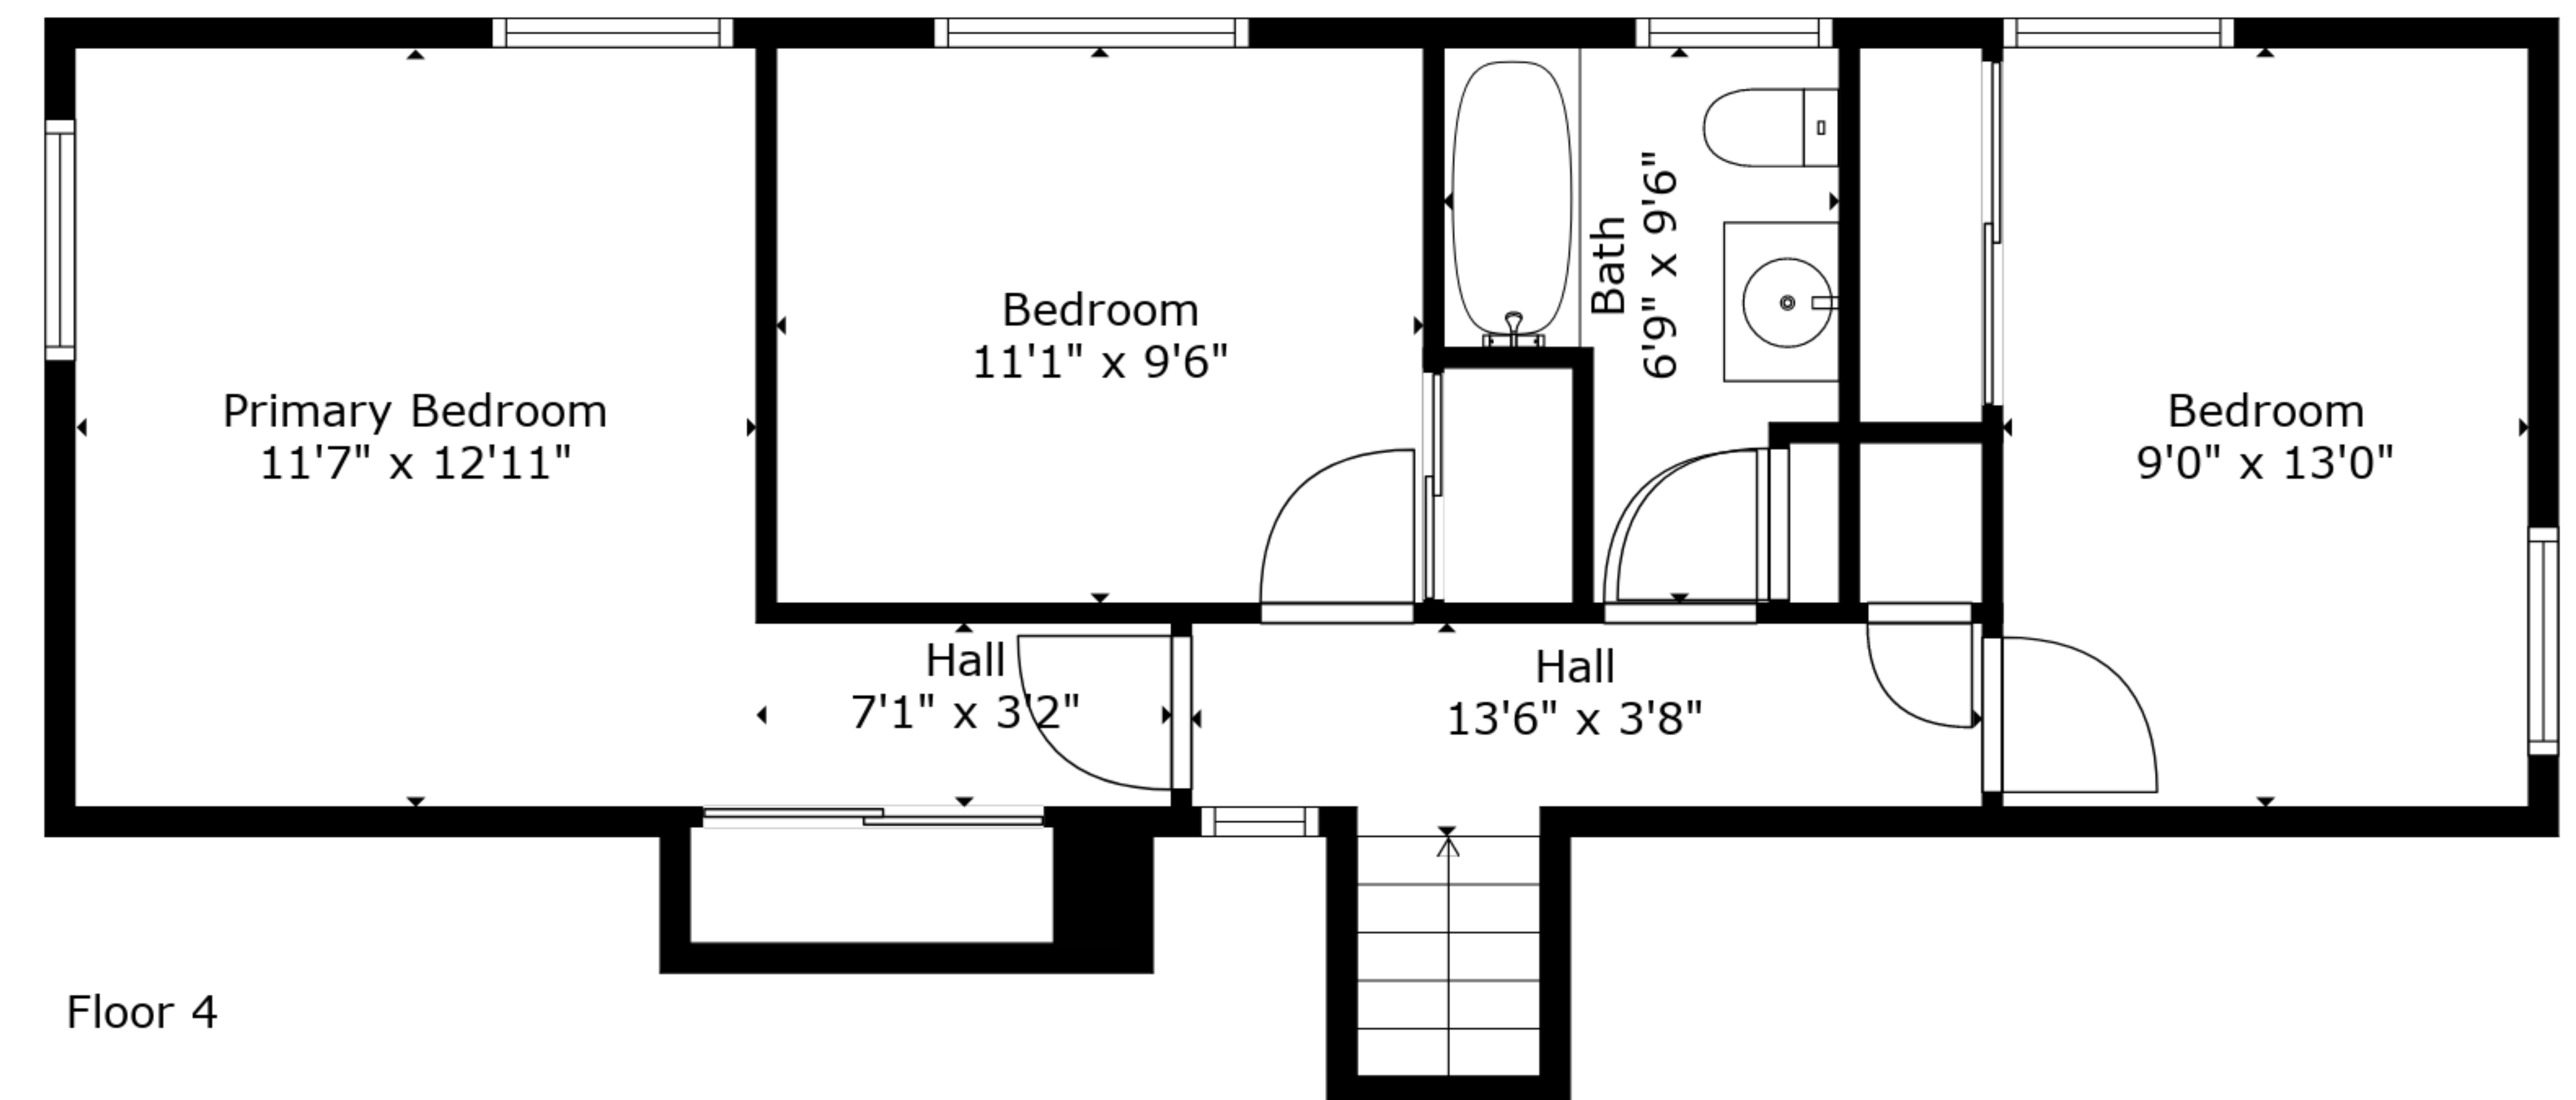

**TOTAL: 1661 sq. ft**

BELOW GROUND: 0 sq. ft, FLOOR 2: 569 sq. ft, FLOOR 3: 516 sq. ft, FLOOR 4: 576 sq. ft  
 EXCLUDED AREAS: UTILITY: 275 sq. ft, STORAGE: 251 sq. ft, SCREENED PORCH: 181 sq. ft,  
 GARAGE: 285 sq. ft

Floor 2

Floor 3

Floor 1

Floor 4

**TOTAL: 1661 sq. ft**  
 BELOW GROUND: 0 sq. ft, FLOOR 2: 569 sq. ft, FLOOR 3: 516 sq. ft, FLOOR 4: 576 sq. ft  
 EXCLUDED AREAS: UTILITY: 275 sq. ft, STORAGE: 251 sq. ft, SCREENED PORCH: 181 sq. ft,  
 GARAGE: 285 sq. ft