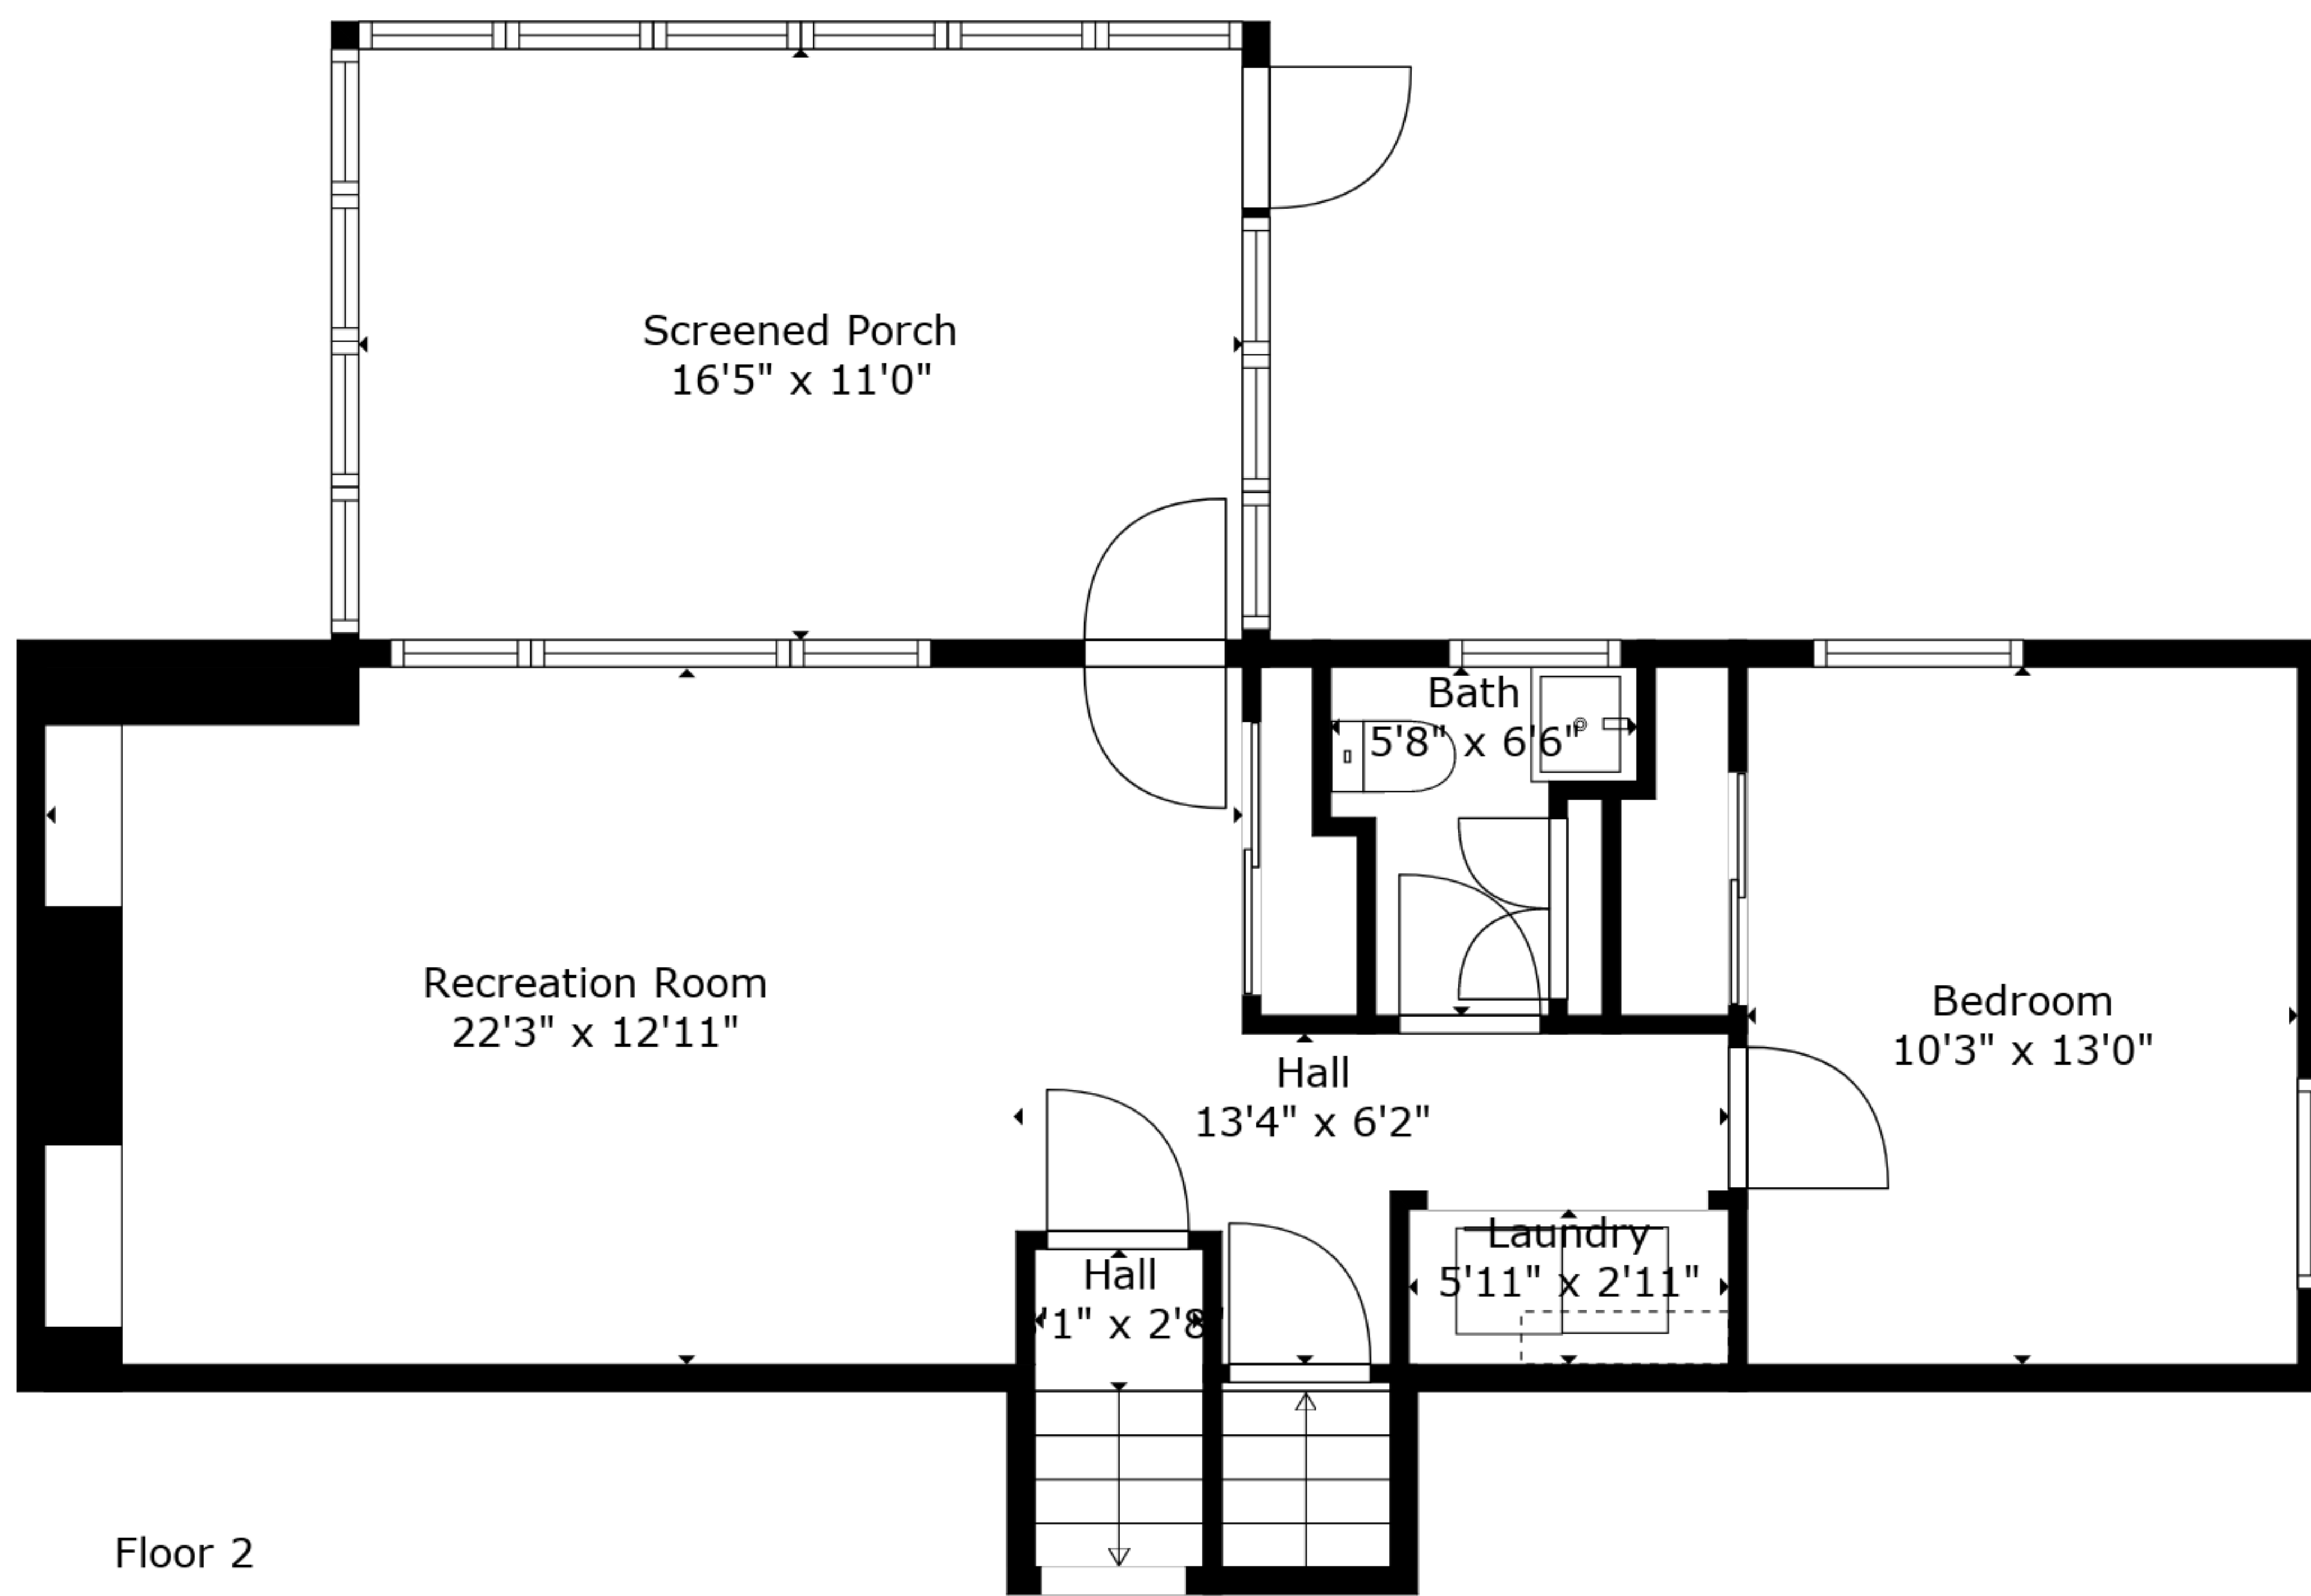

**TOTAL: 1661 sq. ft**

BELOW GROUND: 0 sq. ft, FLOOR 2: 569 sq. ft, FLOOR 3: 516 sq. ft, FLOOR 4: 576 sq. ft  
 EXCLUDED AREAS: UTILITY: 275 sq. ft, STORAGE: 251 sq. ft, SCREENED PORCH: 181 sq. ft,  
 GARAGE: 285 sq. ft

Floor 2

Floor 3

Floor 1

Floor 4

**TOTAL: 1661 sq. ft**  
 BELOW GROUND: 0 sq. ft, FLOOR 2: 569 sq. ft, FLOOR 3: 516 sq. ft, FLOOR 4: 576 sq. ft  
 EXCLUDED AREAS: UTILITY: 275 sq. ft, STORAGE: 251 sq. ft, SCREENED PORCH: 181 sq. ft,  
 GARAGE: 285 sq. ft