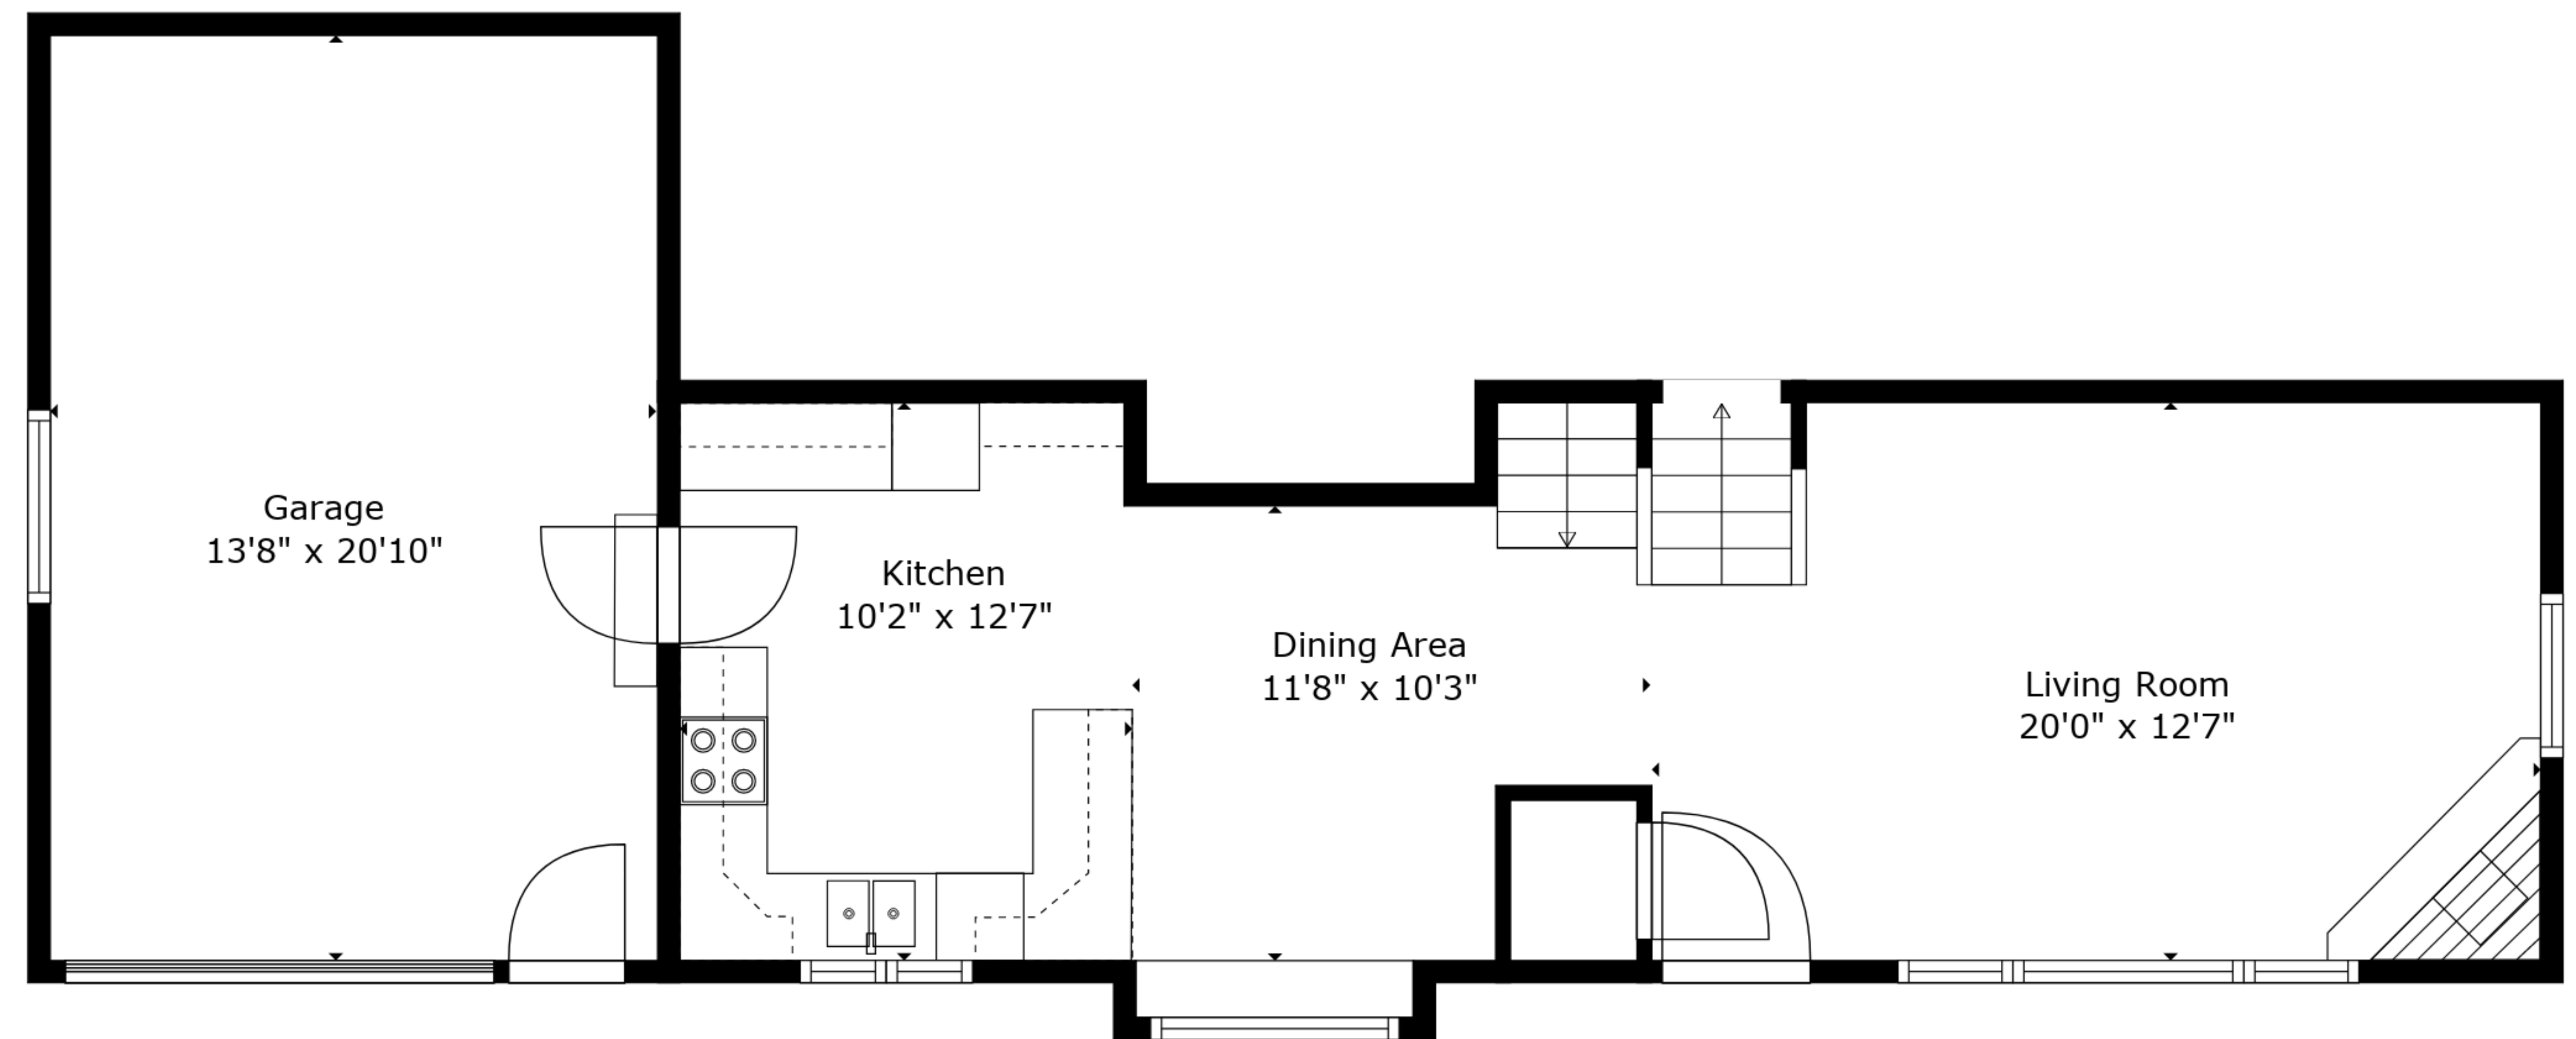

**TOTAL: 1661 sq. ft**

BELOW GROUND: 0 sq. ft, FLOOR 2: 569 sq. ft, FLOOR 3: 516 sq. ft, FLOOR 4: 576 sq. ft  
 EXCLUDED AREAS: UTILITY: 275 sq. ft, STORAGE: 251 sq. ft, SCREENED PORCH: 181 sq. ft,  
 GARAGE: 285 sq. ft

Floor 2

Floor 3

Floor 1

Floor 4

**TOTAL: 1661 sq. ft**  
 BELOW GROUND: 0 sq. ft, FLOOR 2: 569 sq. ft, FLOOR 3: 516 sq. ft, FLOOR 4: 576 sq. ft  
 EXCLUDED AREAS: UTILITY: 275 sq. ft, STORAGE: 251 sq. ft, SCREENED PORCH: 181 sq. ft,  
 GARAGE: 285 sq. ft