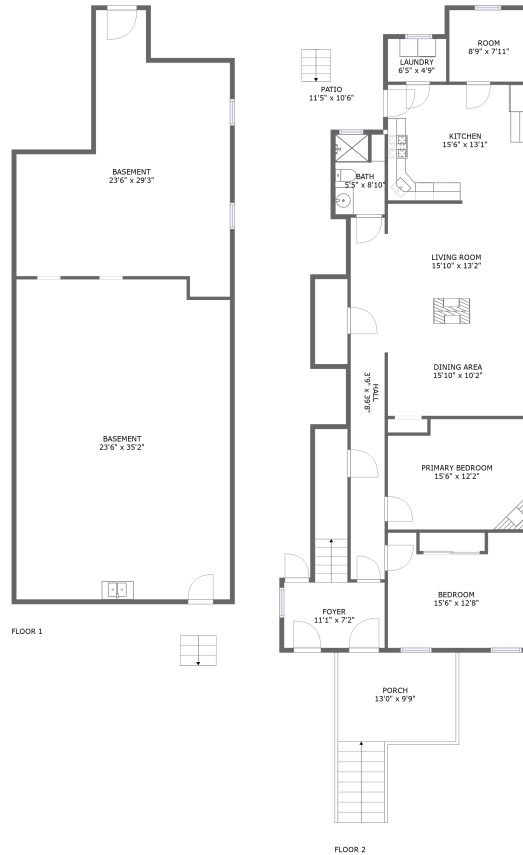

815 South Braddock Avenue, Pittsburgh, Pennsylvania 15221, United States

Property Summary

 **2** floors

 **2** bedrooms

 **1** bathrooms

 **3,037** total sqft

 **0** garages

 **1,463** Gross Living Area sqft

815 South Braddock Avenue, Pittsburgh, Pennsylvania 15221, United States

Room Dimensions

Floor 1**Total sqft: 1328****Living area: 0**

#	Room name	Dimensions	Area (sqft)	Counted as Living Area
1	Basement	23'6" x 35'2"	815 sq. ft	No
2	Basement	23'6" x 29'3"	505 sq. ft	No

815 South Braddock Avenue, Pittsburgh, Pennsylvania 15221, United States

Room Dimensions

Floor 2

Total sqft: 1709

Living area: 1463

#	Room name	Dimensions	Area (sqft)	Counted as Living Area
3	Kitchen	15'6" x 13'1"	199 sq. ft	Yes
4	Patio	11'5" x 10'6"	119 sq. ft	No
5	Foyer	11'1" x 7'2"	140 sq. ft	Yes
6	Bedroom	15'6" x 12'8"	177 sq. ft	Yes
7	Primary Bedroom	15'6" x 12'2"	179 sq. ft	Yes
8	Hall	3'9" x 39'8"	149 sq. ft	Yes
9	Bath	5'5" x 8'10"	47 sq. ft	Yes
10	Dining Area	15'10" x 10'2"	158 sq. ft	Yes
11	Laundry	6'5" x 4'9"	30 sq. ft	Yes
12	Living Room	15'10" x 13'2"	207 sq. ft	Yes
13	Porch	13'0" x 9'9"	127 sq. ft	No

#	Room name	Dimensions	Area (sqft)	Counted as Living Area
14	Room	8'9" x 7'11"	69 sq. ft	Yes

815 South Braddock Avenue, Pittsburgh, Pennsylvania 15221, United States

1 Floor 1 - Basement

Dimensions: 23'6" x 35'2"
Area: 815 sq. ft
Counted as Living Area: No