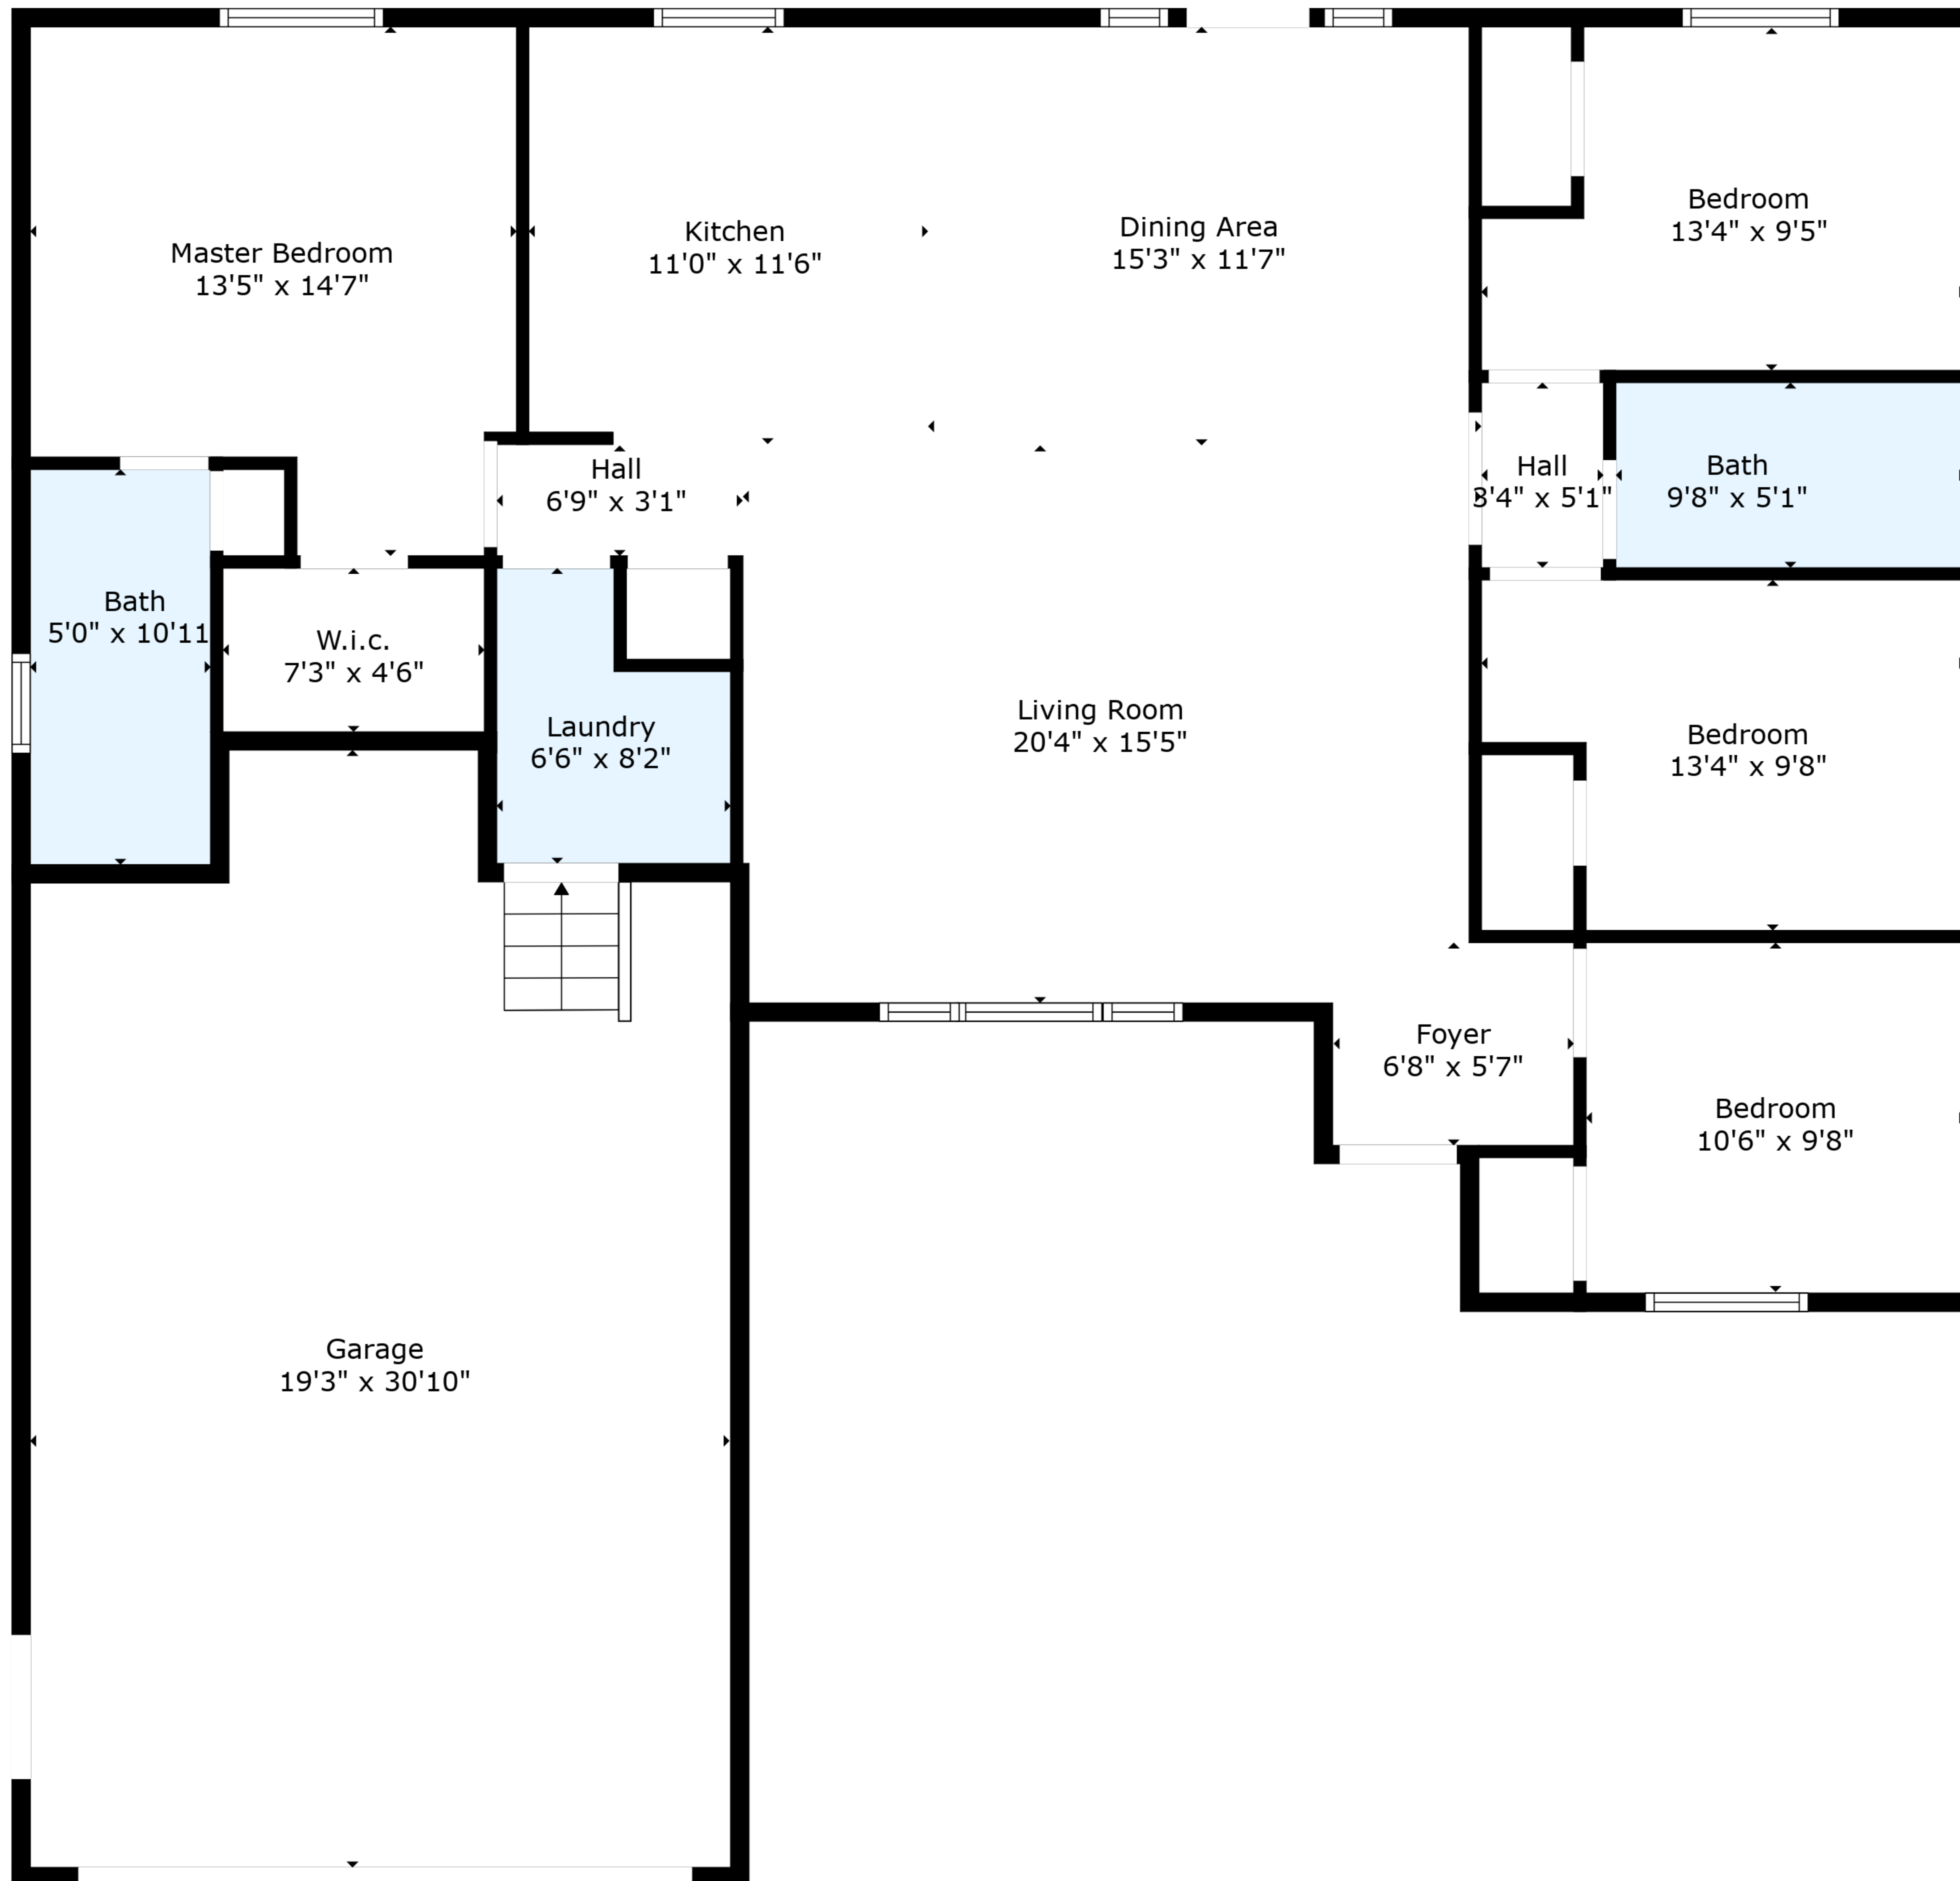

TOTAL: 1458 sq. ft
 FLOOR 1: 1458 sq. ft
 EXCLUDED AREAS: GARAGE: 550 sq. ft

Measurements Provided Are For Informational Purposes Only And May Not Be Accurate.

TOTAL: 1458 sq. ft
 FLOOR 1: 1458 sq. ft
 EXCLUDED AREAS: GARAGE: 550 sq. ft

Measurements Provided Are For Informational Purposes Only And May Not Be Accurate.