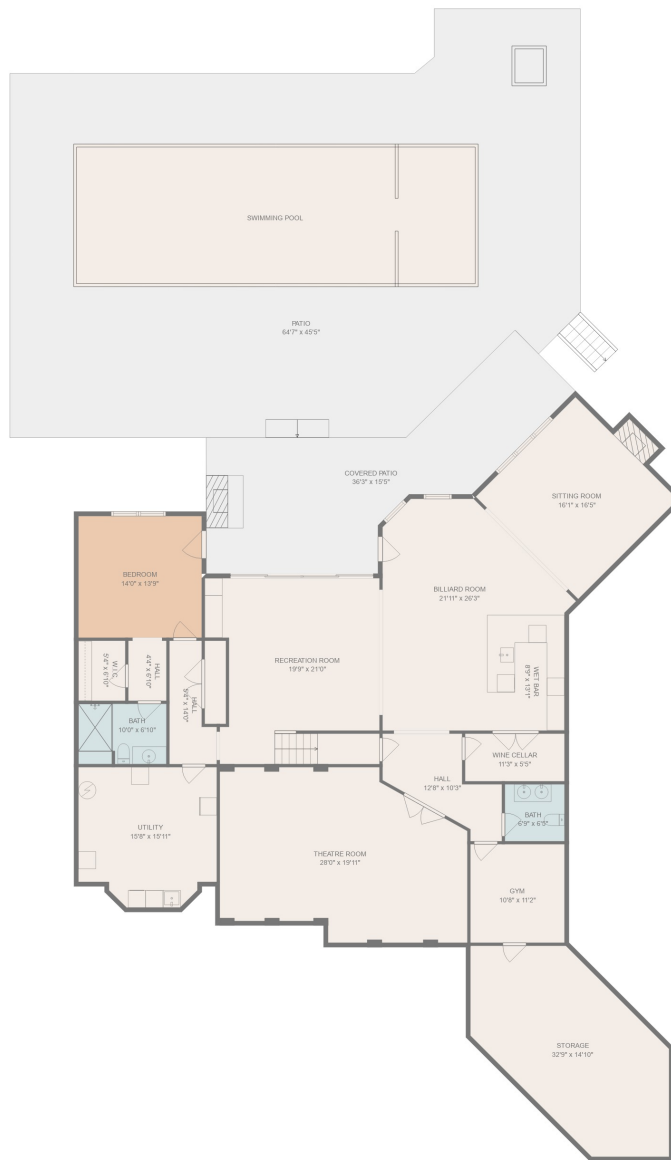

Total scanned area: 13106 sq. ft

MEASUREMENTS ARE CALCULATED BY CUBICASA TECHNOLOGY. DEEMED HIGHLY RELIABLE BUT NOT GUARANTEED.

Total scanned area: 13106 sq. ft

MEASUREMENTS ARE CALCULATED BY CUBICASA TECHNOLOGY. DEEMED HIGHLY RELIABLE BUT NOT GUARANTEED.

Total scanned area: 13106 sq. ft

MEASUREMENTS ARE CALCULATED BY CUBICASA TECHNOLOGY. DEEMED HIGHLY RELIABLE BUT NOT GUARANTEED.