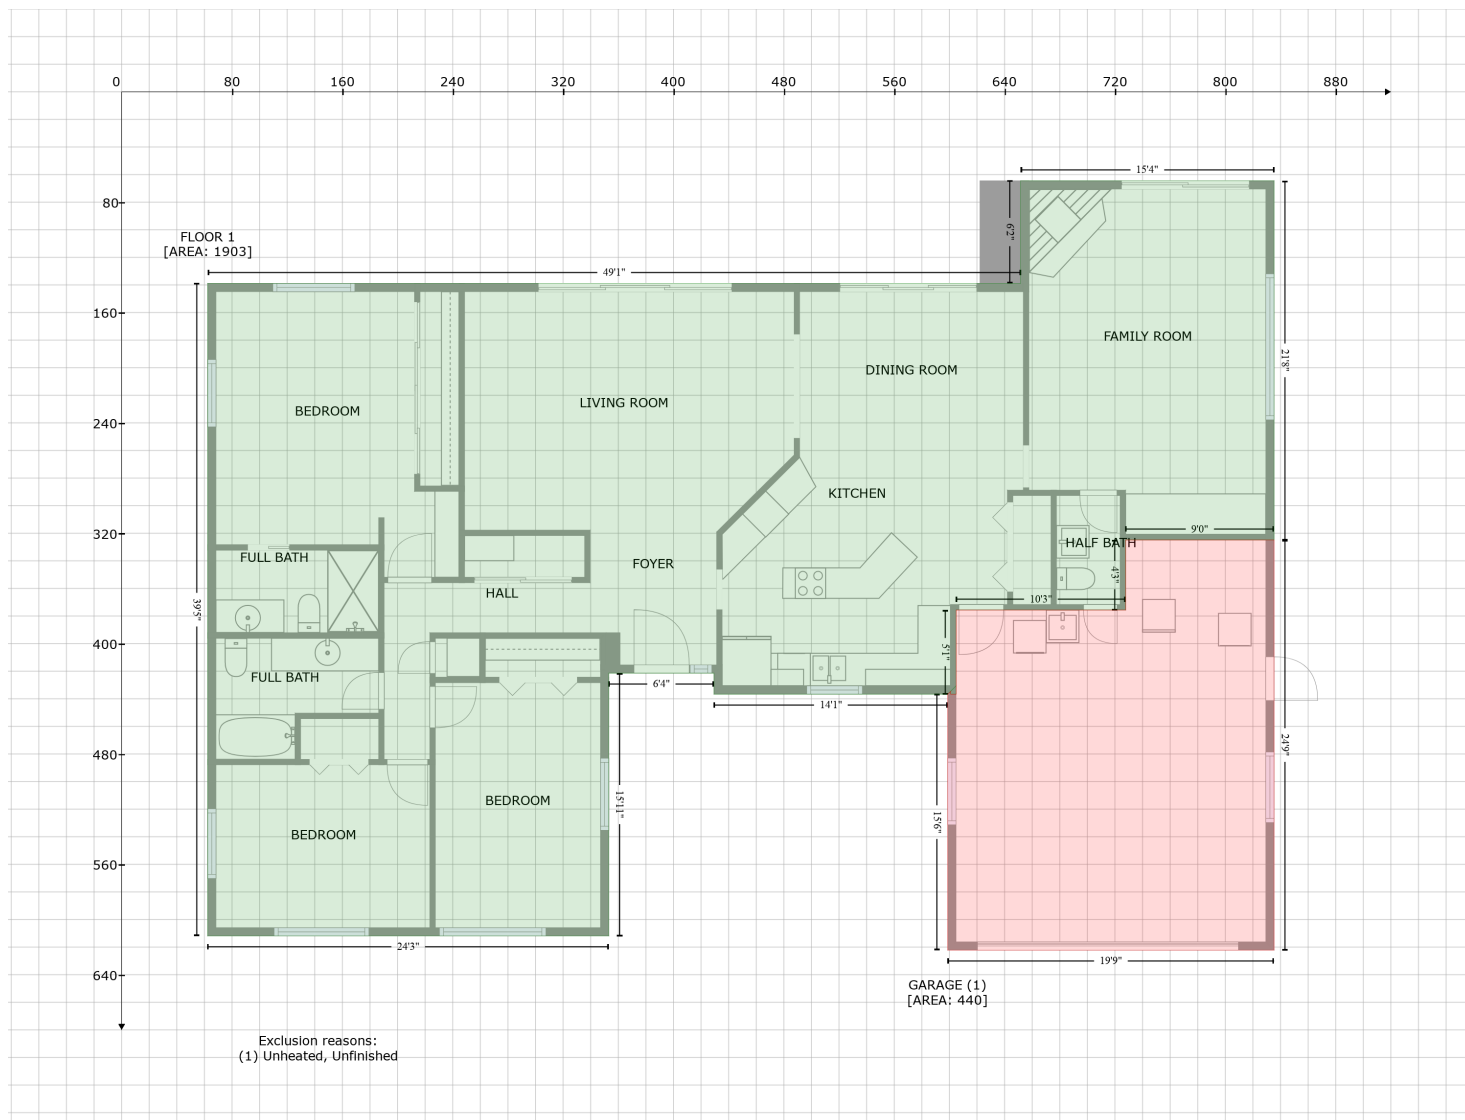

806 Camelia Drive, Harbor Bluffs, Largo, Pinellas County, Florida, United States, 33770

Gross Living Area: 1903 sq. ft

| Space | Area (sq. ft) | Calculation |
|-----------------------------|---------------|--|
| FLOOR 1 (Living area) | 1903 | Coordinate Polygon Area Algorithm using inches $-((835.3 + 835.3) * (64.5 - 324.9) + (835.3 + 727.7) * (324.9 - 324.9) + (727.7 + 727.7) * (324.9 - 375.7) + (727.7 + 604.9) * (375.7 - 375.7) + (604.9 + 604.9) * (375.7 - 436.7) + (604.9 + 600.9) * (436.7 - 436.7) + (600.9 + 600.9) * (436.7 - 434.6) + (600.9 + 604.8) * (434.6 - 430.6) + (604.8 + 598.8) * (430.6 - 436.6) + (598.8 + 429.4) * (436.6 - 436.6) + (429.4 + 429.4) * (436.6 - 421.4) + (429.4 + 353.1) * (421.4 - 421.4) + (353.1 + 353.1) * (421.4 - 611.9) + (353.1 + 62.4) * (611.9 - 611.9) + (62.4 + 62.4) * (611.9 - 138.9) + (62.4 + 651.6) * (138.9 - 138.9) + (651.6 + 651.6) * (138.9 - 64.5) + (651.6 + 835.3) * (64.5 - 64.5)) * 0.5 * 0.00694$ |
| GARAGE (Non-living area) | 440 | $-((835.3 + 835.3) * (324.9 - 622.2) + (835.3 + 598.8) * (622.2 - 622.2) + (598.8 + 598.8) * (622.2 - 436.6) + (598.8 + 601.3) * (436.6 - 434.3) + (601.3 + 600.9) * (434.3 - 434.6) + (600.9 + 600.9) * (434.6 - 436.7) + (600.9 + 604.9) * (436.7 - 436.7) + (604.9 + 604.9) * (436.7 - 430.7) + (604.9 + 604.9) * (430.7 - 375.7) + (604.9 + 727.7) * (375.7 - 375.7) + (727.7 + 727.7) * (375.7 - 324.9) + (727.7 + 835.3) * (324.9 - 324.9)) * 0.5 * 0.00694$ |