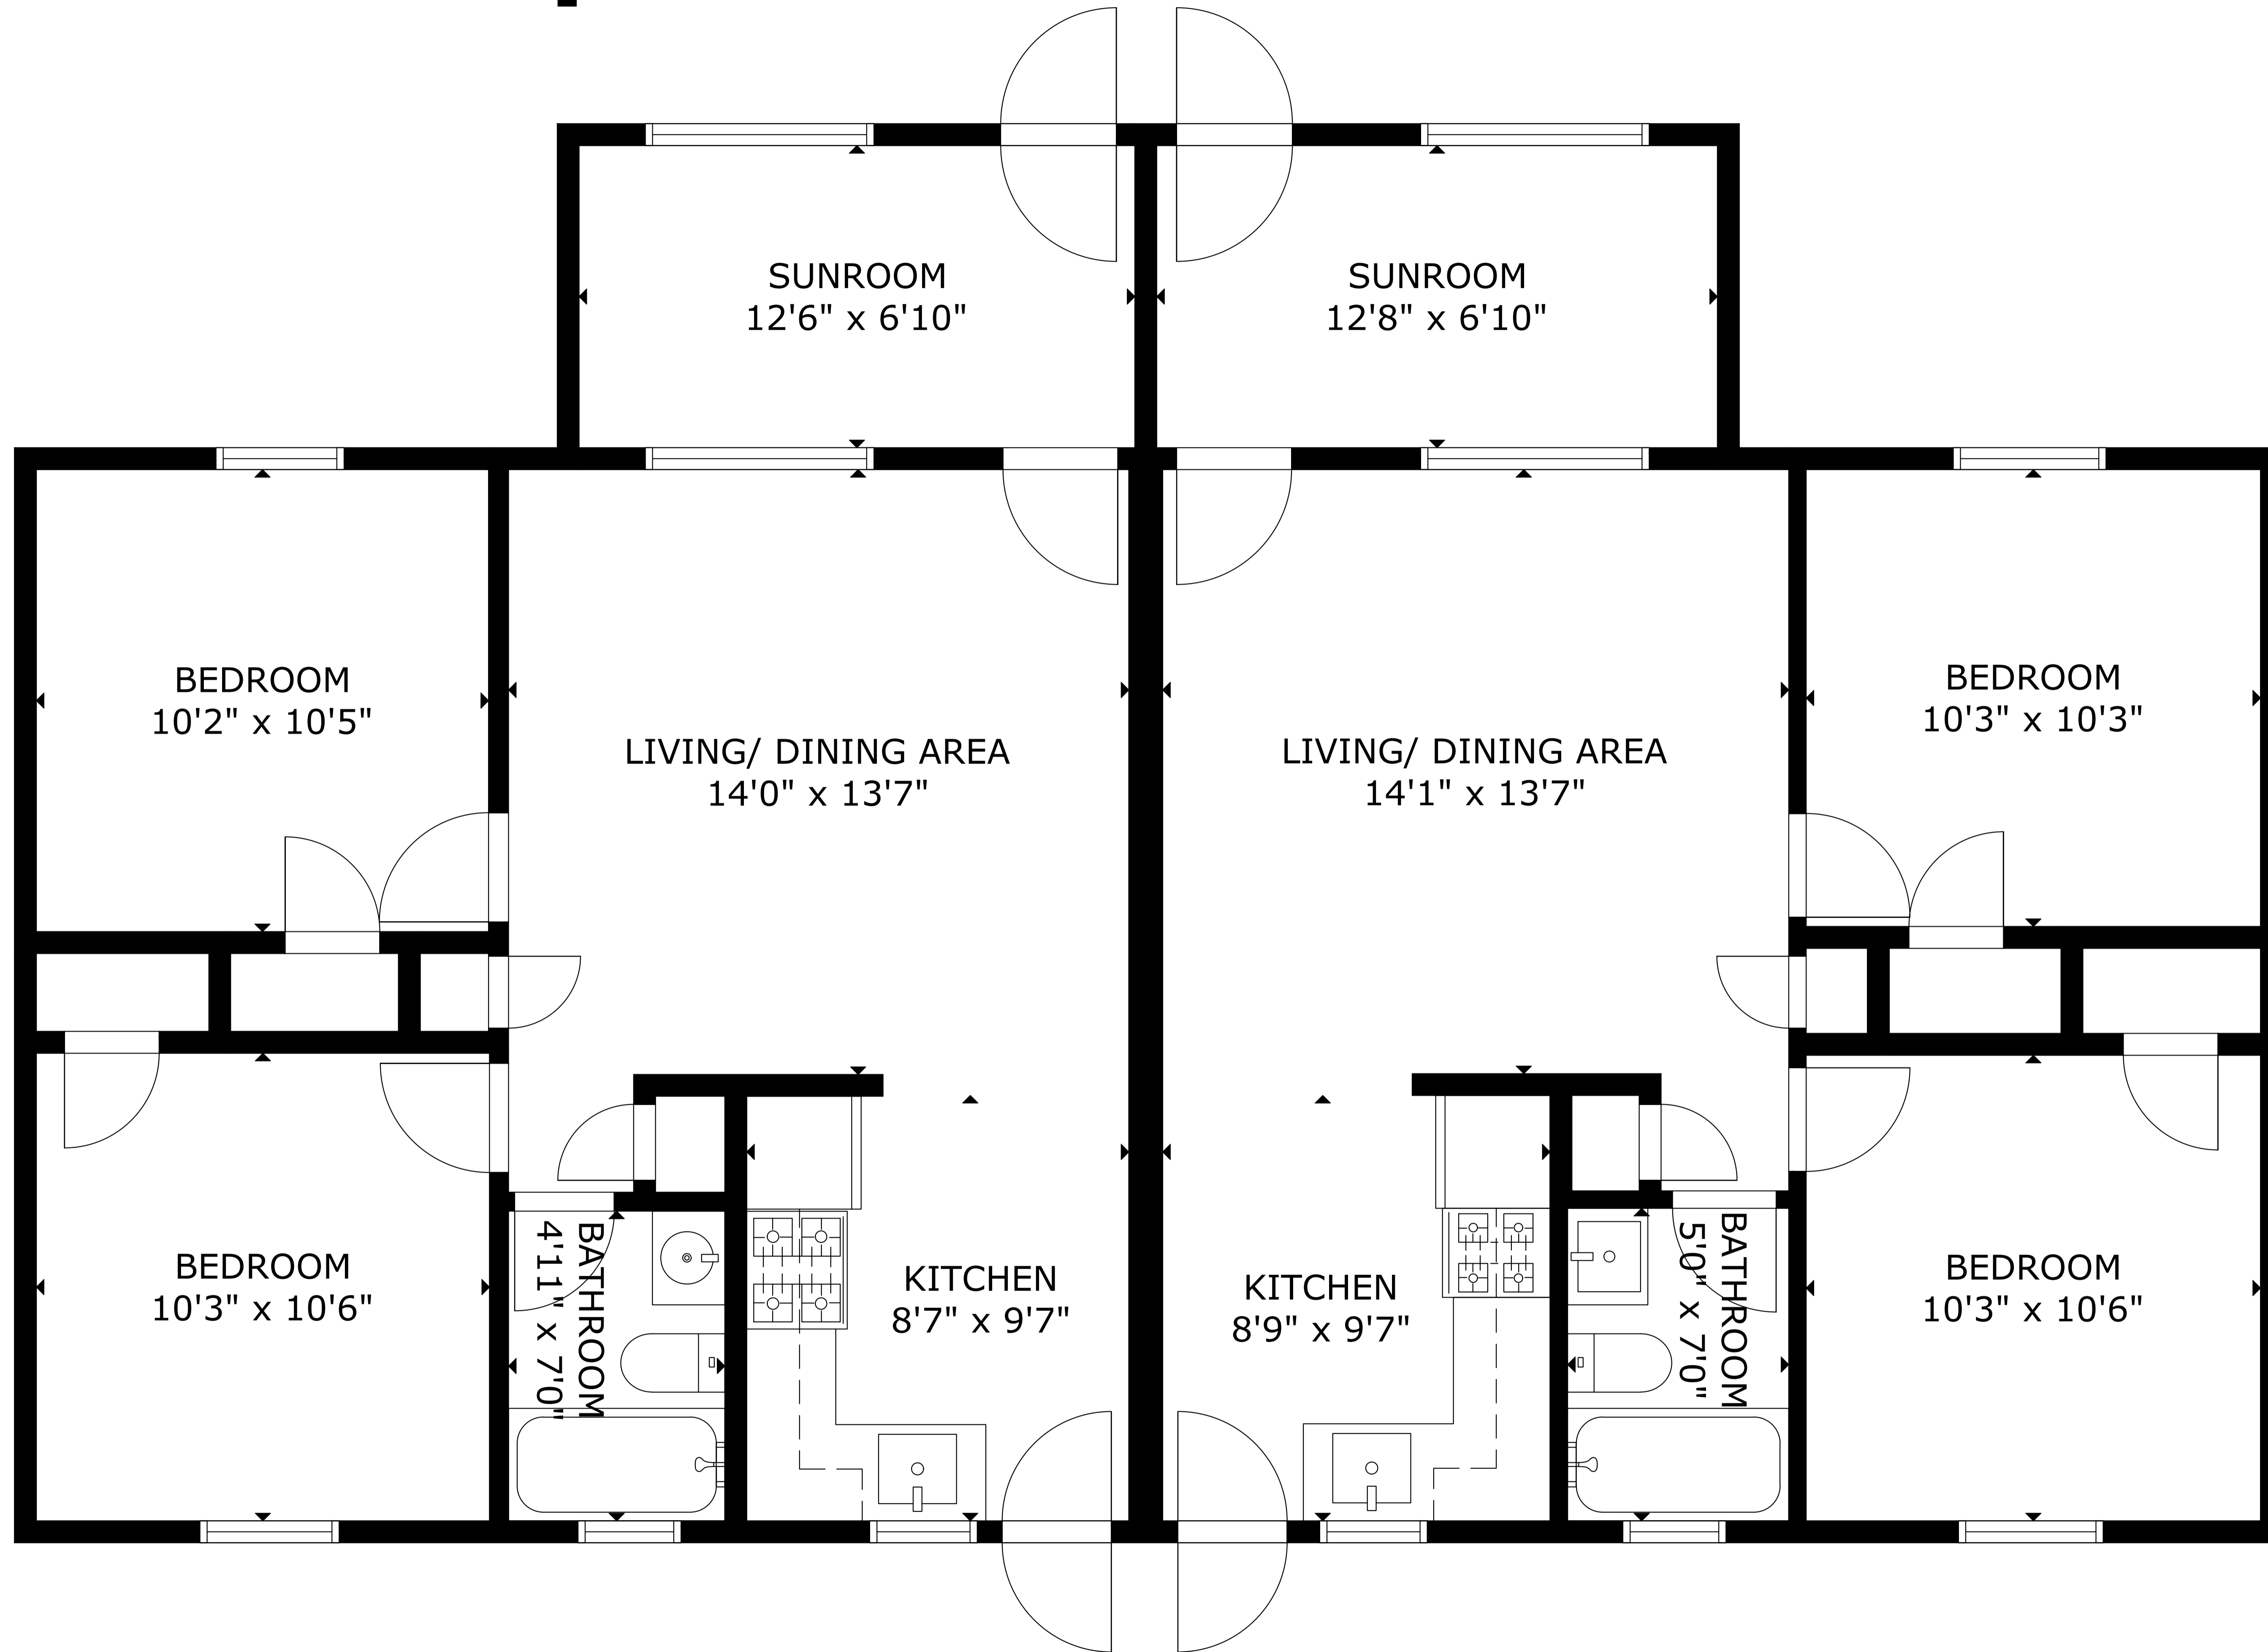

# 475 MA-151 Mashpee Units 3 and 4

GROSS INTERNAL AREA  
TOTAL: 1373 sq ft  
FLOOR 1: 1373 sq ft

SIZE AND DIMENSIONS ARE APPROXIMATE, ACTUAL MAY VARY