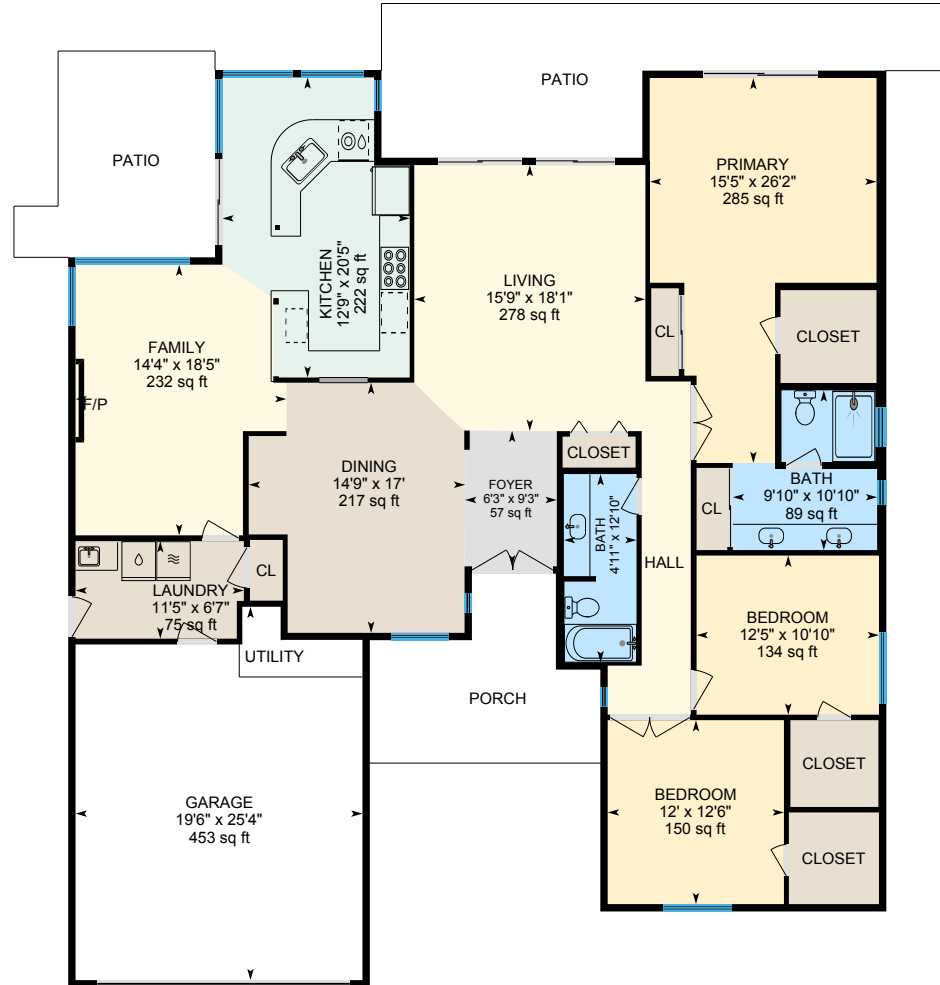

3781 Hatchers Cir, Stockton, CA

Main Floor Finished Area 2250.81 sq ft
Unfinished Area 486.52 sq ft

PREPARED: 2024/04/30

White regions are excluded from total floor area in iGUIDE floor plans. All room dimensions and floor areas must be considered approximate and are subject to independent verification.