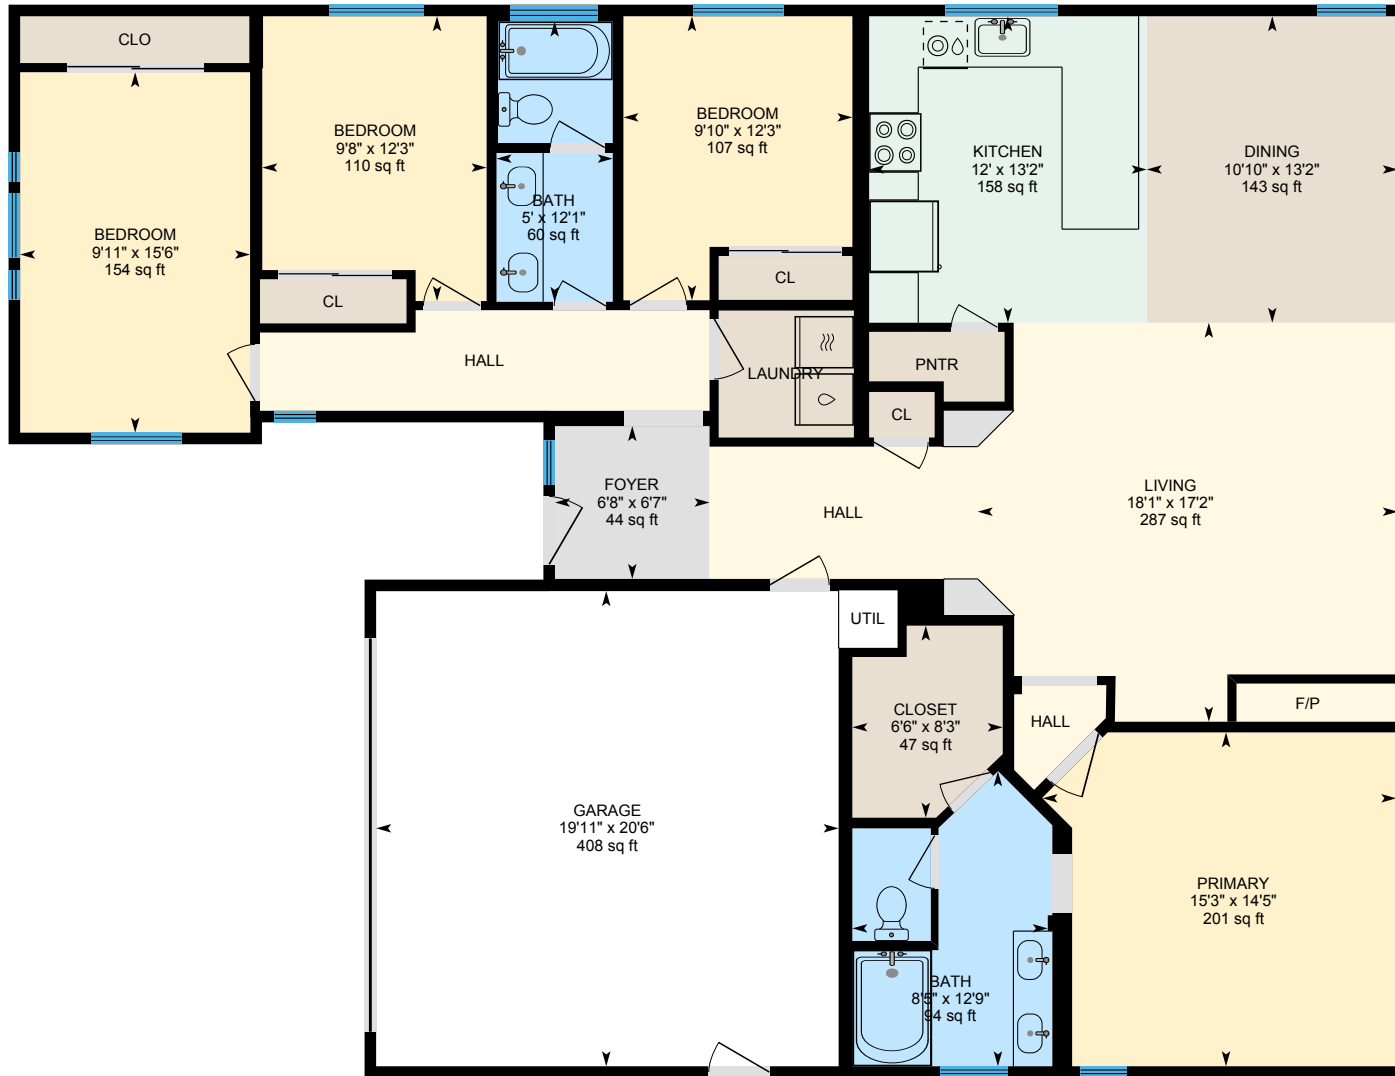

4886 Dandelion Loop, Tracy, CA

Main Floor Finished Area 1875.26 sq ft
Unfinished Area 438.80 sq ft

PREPARED: 2023/08/31

White regions are excluded from total floor area in iGUIDE floor plans. All room dimensions and floor areas must be considered approximate and are subject to independent verification.