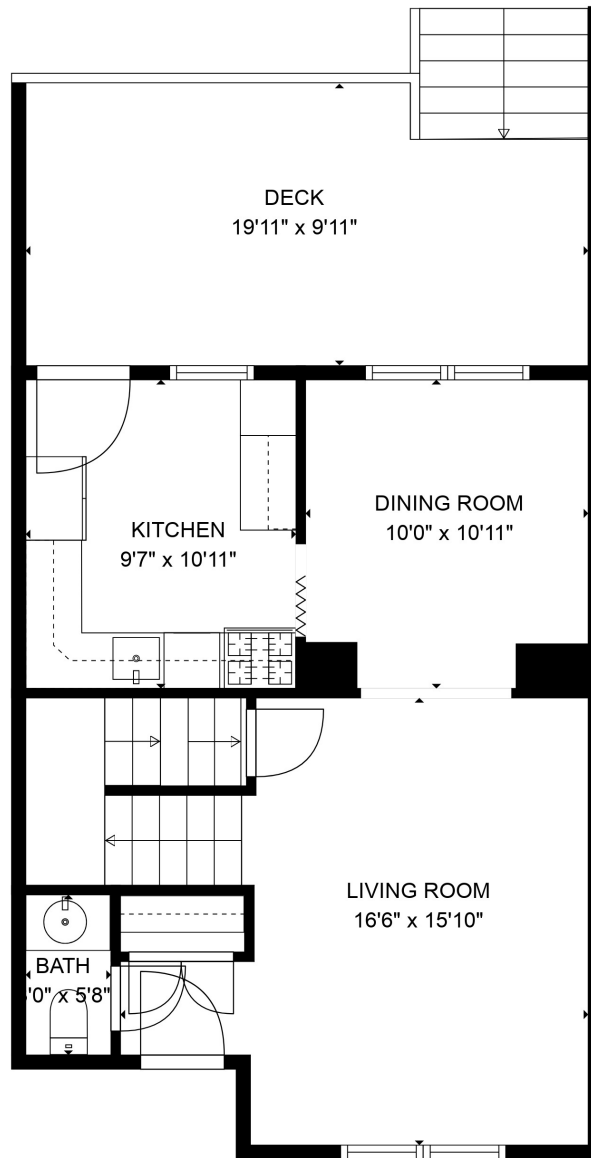

TOTAL: 1457 sq. ft
 BELOW GROUND: 431 sq. ft, FLOOR 2: 513 sq. ft, FLOOR 3: 513 sq. ft
 EXCLUDED AREAS: STORAGE: 65 sq. ft, DECK: 187 sq. ft

SIZES AND DIMENSIONS ARE APPROXIMATE, ACTUAL MAY VARY.

TOTAL: 1457 sq. ft
BELOW GROUND: 431 sq. ft, FLOOR 2: 513 sq. ft, FLOOR 3: 513 sq. ft
EXCLUDED AREAS: STORAGE: 65 sq. ft, DECK: 187 sq. ft

SIZES AND DIMENSIONS ARE APPROXIMATE, ACTUAL MAY VARY.

TOTAL: 1457 sq. ft

BELOW GROUND: 431 sq. ft, FLOOR 2: 513 sq. ft, FLOOR 3: 513 sq. ft
EXCLUDED AREAS: STORAGE: 65 sq. ft, DECK: 187 sq. ft

SIZES AND DIMENSIONS ARE APPROXIMATE, ACTUAL MAY VARY.

TOTAL: 1457 sq. ft

BELOW GROUND: 431 sq. ft, FLOOR 2: 513 sq. ft, FLOOR 3: 513 sq. ft
EXCLUDED AREAS: STORAGE: 65 sq. ft, DECK: 187 sq. ft

SIZES AND DIMENSIONS ARE APPROXIMATE, ACTUAL MAY VARY.