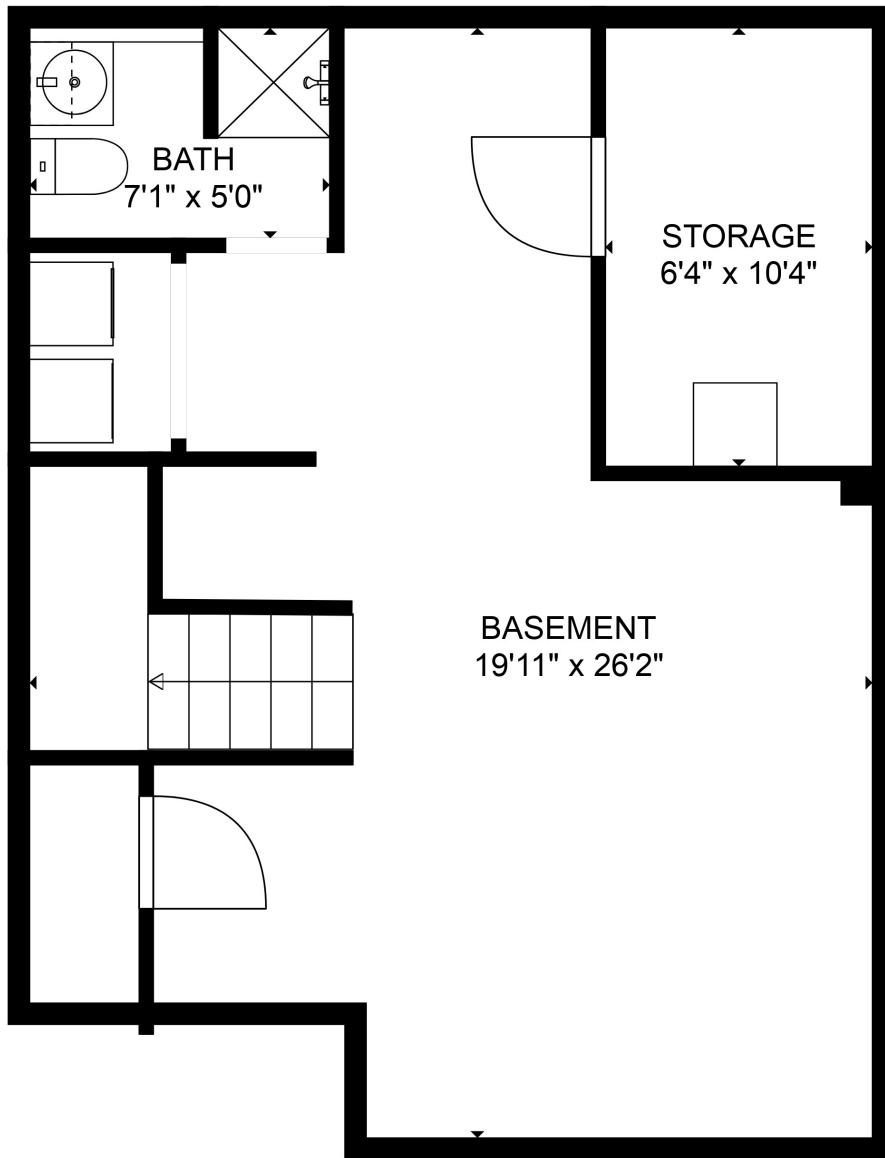

TOTAL: 1457 sq. ft
 BELOW GROUND: 431 sq. ft, FLOOR 2: 513 sq. ft, FLOOR 3: 513 sq. ft
 EXCLUDED AREAS: STORAGE: 65 sq. ft, DECK: 187 sq. ft

SIZES AND DIMENSIONS ARE APPROXIMATE, ACTUAL MAY VARY.

TOTAL: 1457 sq. ft
BELOW GROUND: 431 sq. ft, FLOOR 2: 513 sq. ft, FLOOR 3: 513 sq. ft
EXCLUDED AREAS: STORAGE: 65 sq. ft, DECK: 187 sq. ft

SIZES AND DIMENSIONS ARE APPROXIMATE, ACTUAL MAY VARY.

TOTAL: 1457 sq. ft

BELOW GROUND: 431 sq. ft, FLOOR 2: 513 sq. ft, FLOOR 3: 513 sq. ft
EXCLUDED AREAS: STORAGE: 65 sq. ft, DECK: 187 sq. ft

SIZES AND DIMENSIONS ARE APPROXIMATE, ACTUAL MAY VARY.

TOTAL: 1457 sq. ft

BELOW GROUND: 431 sq. ft, FLOOR 2: 513 sq. ft, FLOOR 3: 513 sq. ft
EXCLUDED AREAS: STORAGE: 65 sq. ft, DECK: 187 sq. ft

SIZES AND DIMENSIONS ARE APPROXIMATE, ACTUAL MAY VARY.