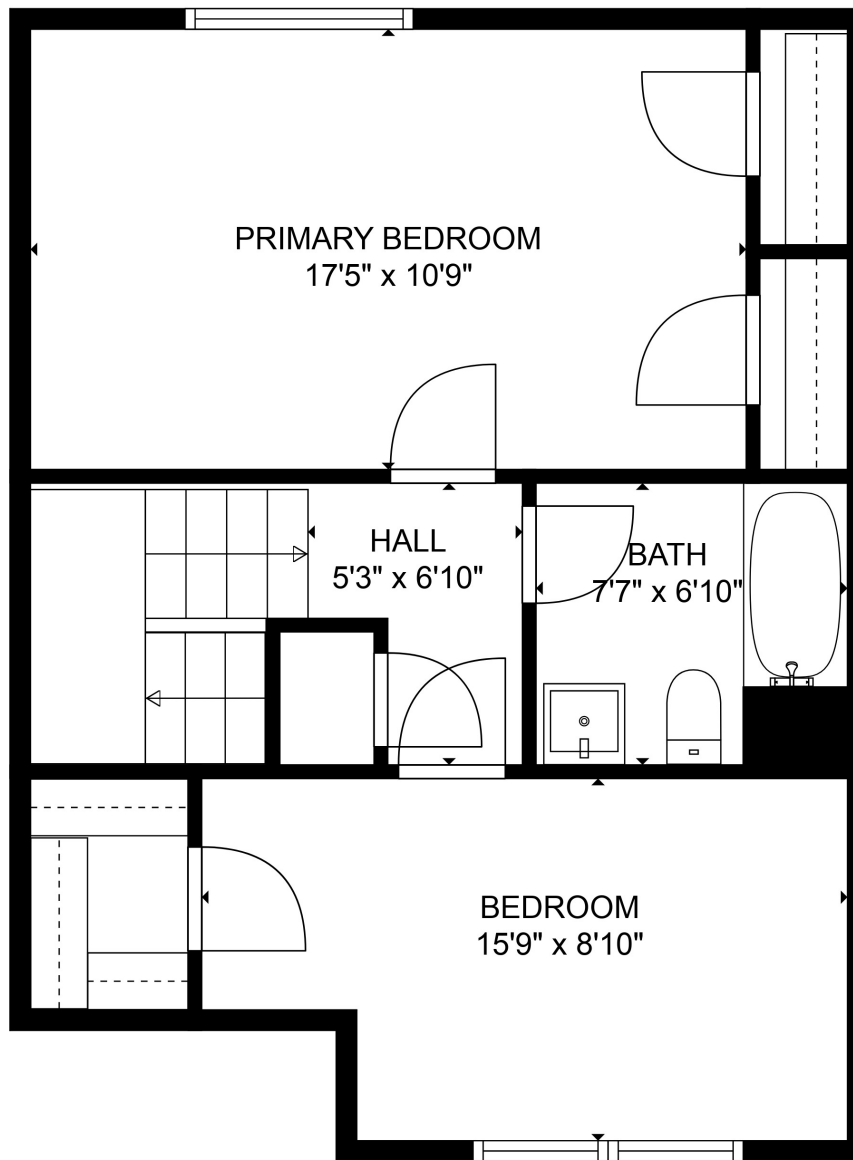

TOTAL: 1457 sq. ft
 BELOW GROUND: 431 sq. ft, FLOOR 2: 513 sq. ft, FLOOR 3: 513 sq. ft
 EXCLUDED AREAS: STORAGE: 65 sq. ft, DECK: 187 sq. ft

SIZES AND DIMENSIONS ARE APPROXIMATE, ACTUAL MAY VARY.

TOTAL: 1457 sq. ft
BELOW GROUND: 431 sq. ft, FLOOR 2: 513 sq. ft, FLOOR 3: 513 sq. ft
EXCLUDED AREAS: STORAGE: 65 sq. ft, DECK: 187 sq. ft

SIZES AND DIMENSIONS ARE APPROXIMATE, ACTUAL MAY VARY.

TOTAL: 1457 sq. ft

BELOW GROUND: 431 sq. ft, FLOOR 2: 513 sq. ft, FLOOR 3: 513 sq. ft
EXCLUDED AREAS: STORAGE: 65 sq. ft, DECK: 187 sq. ft

SIZES AND DIMENSIONS ARE APPROXIMATE, ACTUAL MAY VARY.

TOTAL: 1457 sq. ft

BELOW GROUND: 431 sq. ft, FLOOR 2: 513 sq. ft, FLOOR 3: 513 sq. ft
EXCLUDED AREAS: STORAGE: 65 sq. ft, DECK: 187 sq. ft

SIZES AND DIMENSIONS ARE APPROXIMATE, ACTUAL MAY VARY.