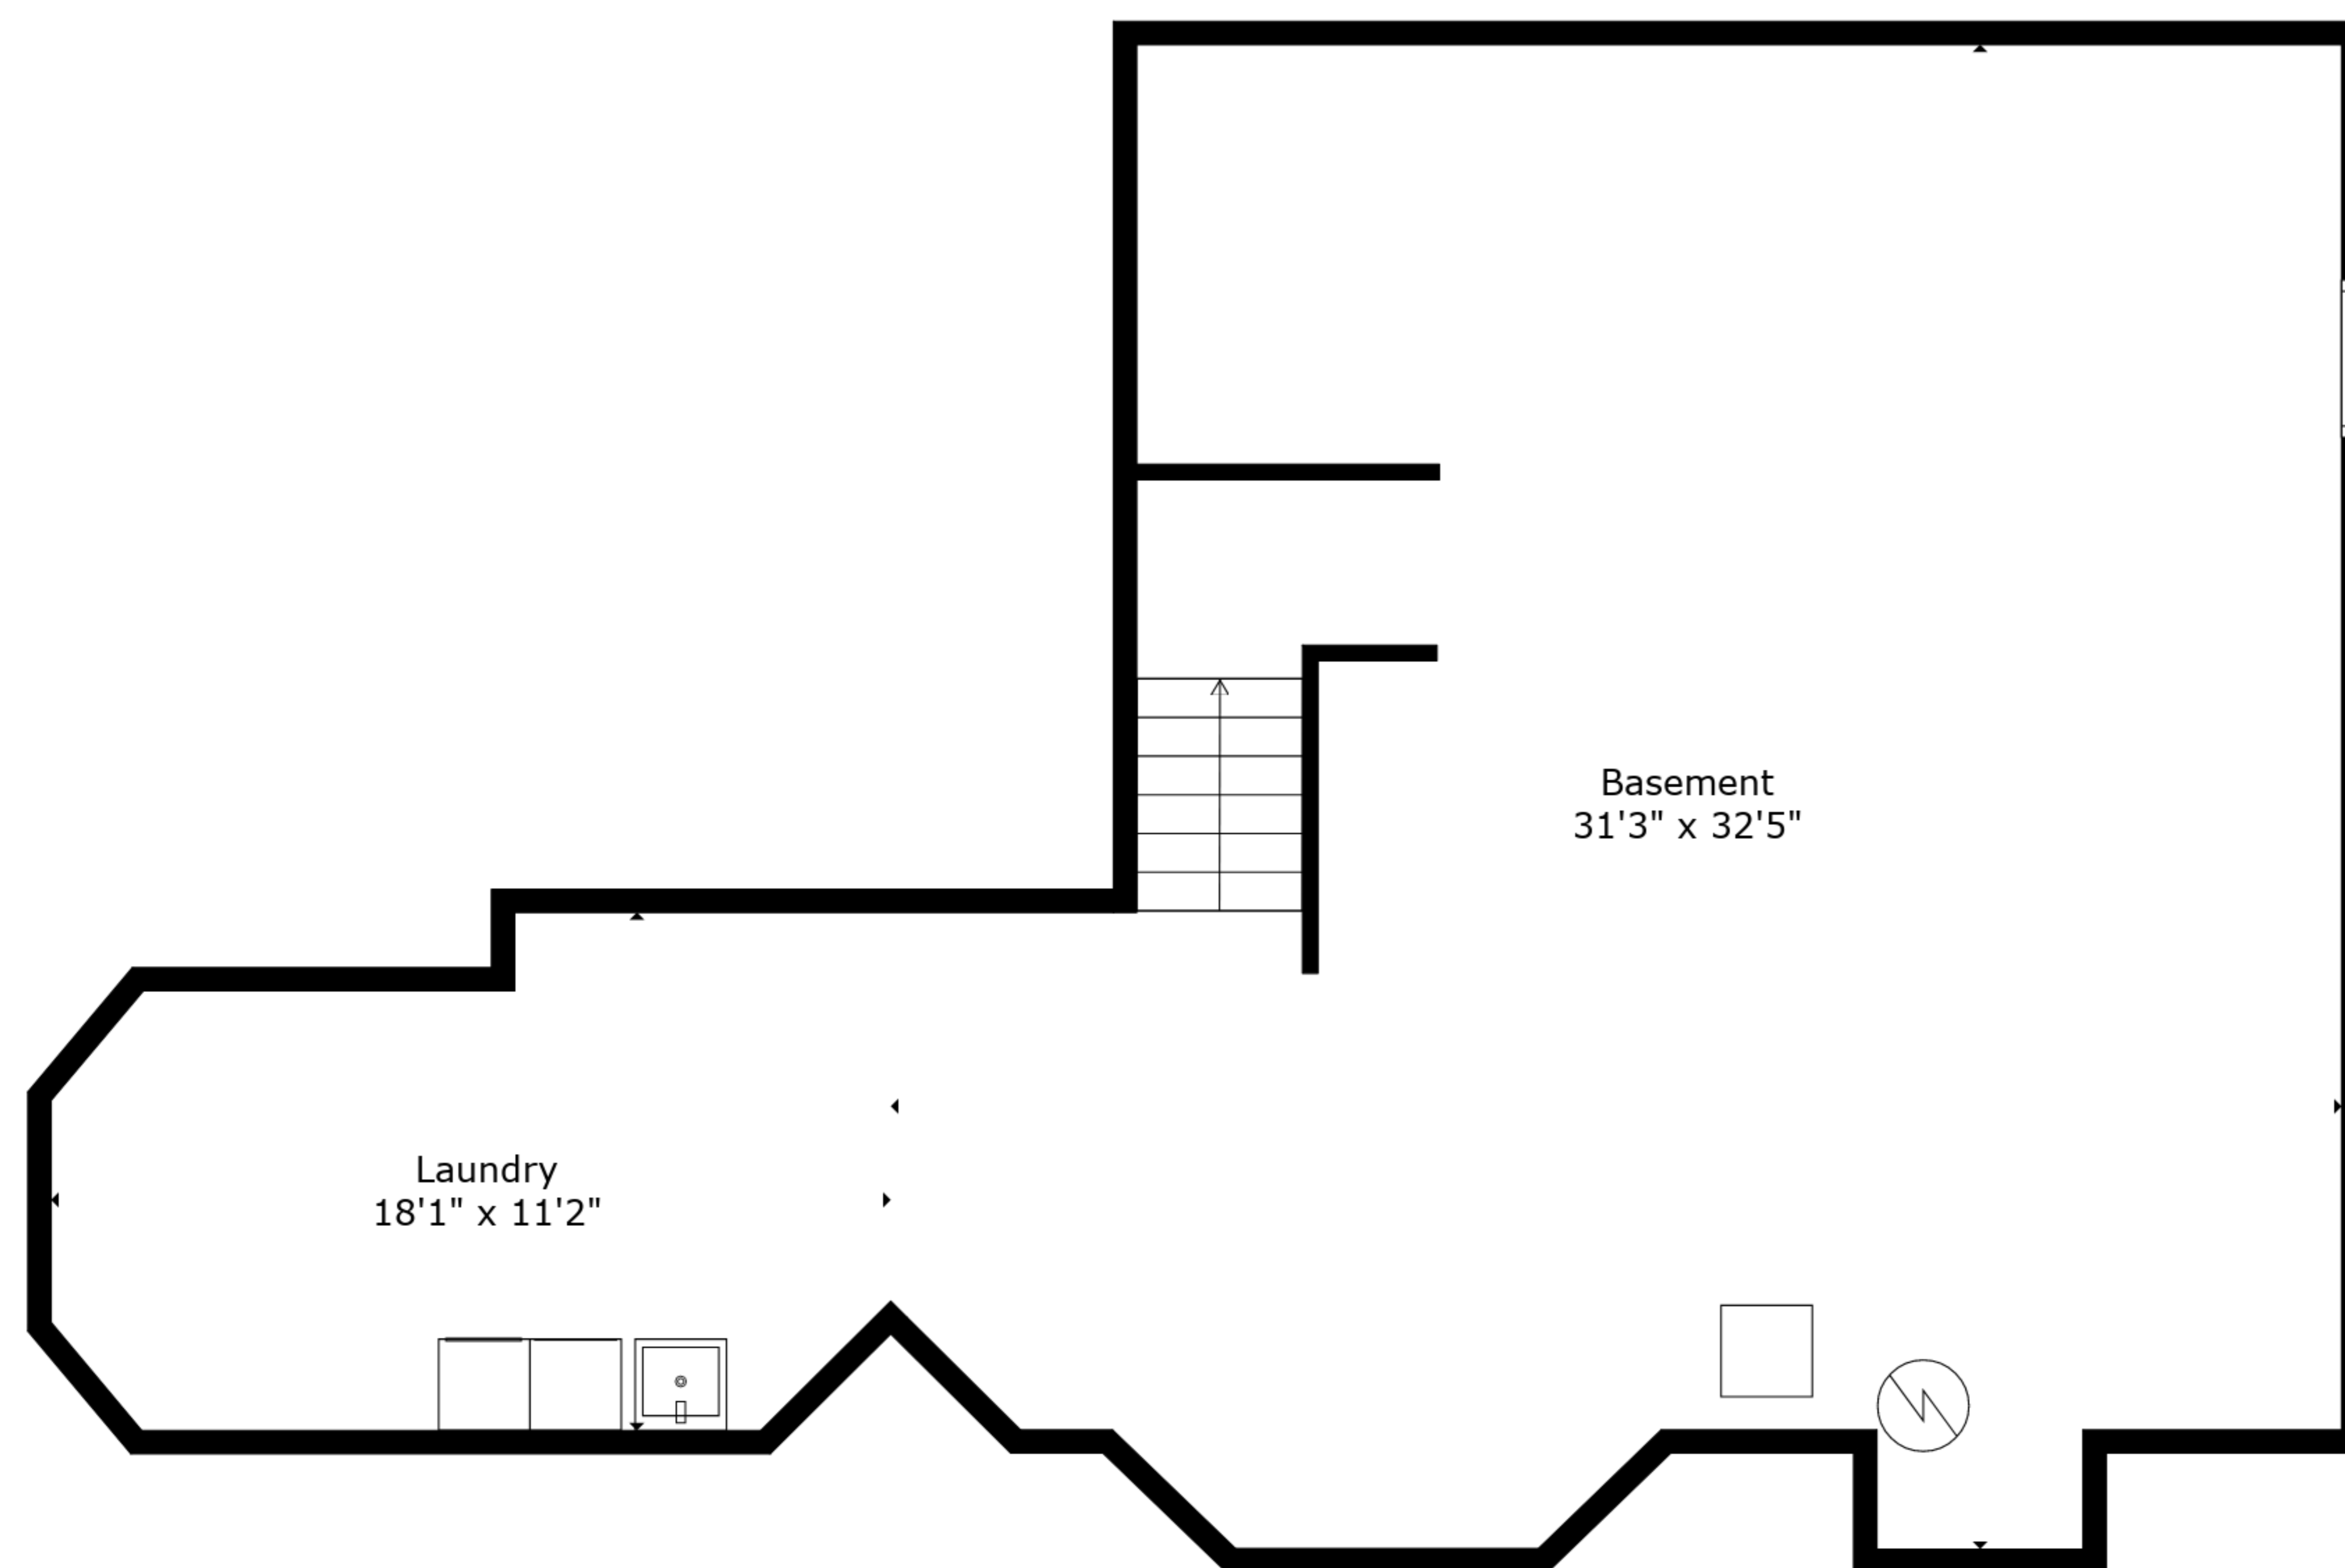

Laundry  
18'1" x 11'2"

Basement  
31'3" x 32'5"

**TOTAL: 2145 sq. ft**  
BELOW GROUND: 0 sq. ft, FLOOR 2: 1404 sq. ft, FLOOR 3: 741 sq. ft  
EXCLUDED AREAS: BASEMENT: 867 sq. ft, LAUNDRY: 177 sq. ft, DECK: 107 sq. ft,  
OPEN TO BELOW: 205 sq. ft

Measurements Deemed Highly Reliable But Not Guaranteed. Measured By Cubicasa Tech.

**TOTAL: 2145 sq. ft**

BELOW GROUND: 0 sq. ft, FLOOR 2: 1404 sq. ft, FLOOR 3: 741 sq. ft  
 EXCLUDED AREAS: BASEMENT: 867 sq. ft, LAUNDRY: 177 sq. ft, DECK: 107 sq. ft,  
 OPEN TO BELOW: 205 sq. ft

Measurements Deemed Highly Reliable But Not Guaranteed. Measured By Cubicasa Tech.

Floor 2

Floor 3

Floor 1

**TOTAL: 2145 sq. ft**

BELOW GROUND: 0 sq. ft, FLOOR 2: 1404 sq. ft, FLOOR 3: 741 sq. ft  
 EXCLUDED AREAS: BASEMENT: 867 sq. ft, LAUNDRY: 177 sq. ft, DECK: 107 sq. ft,  
 OPEN TO BELOW: 205 sq. ft