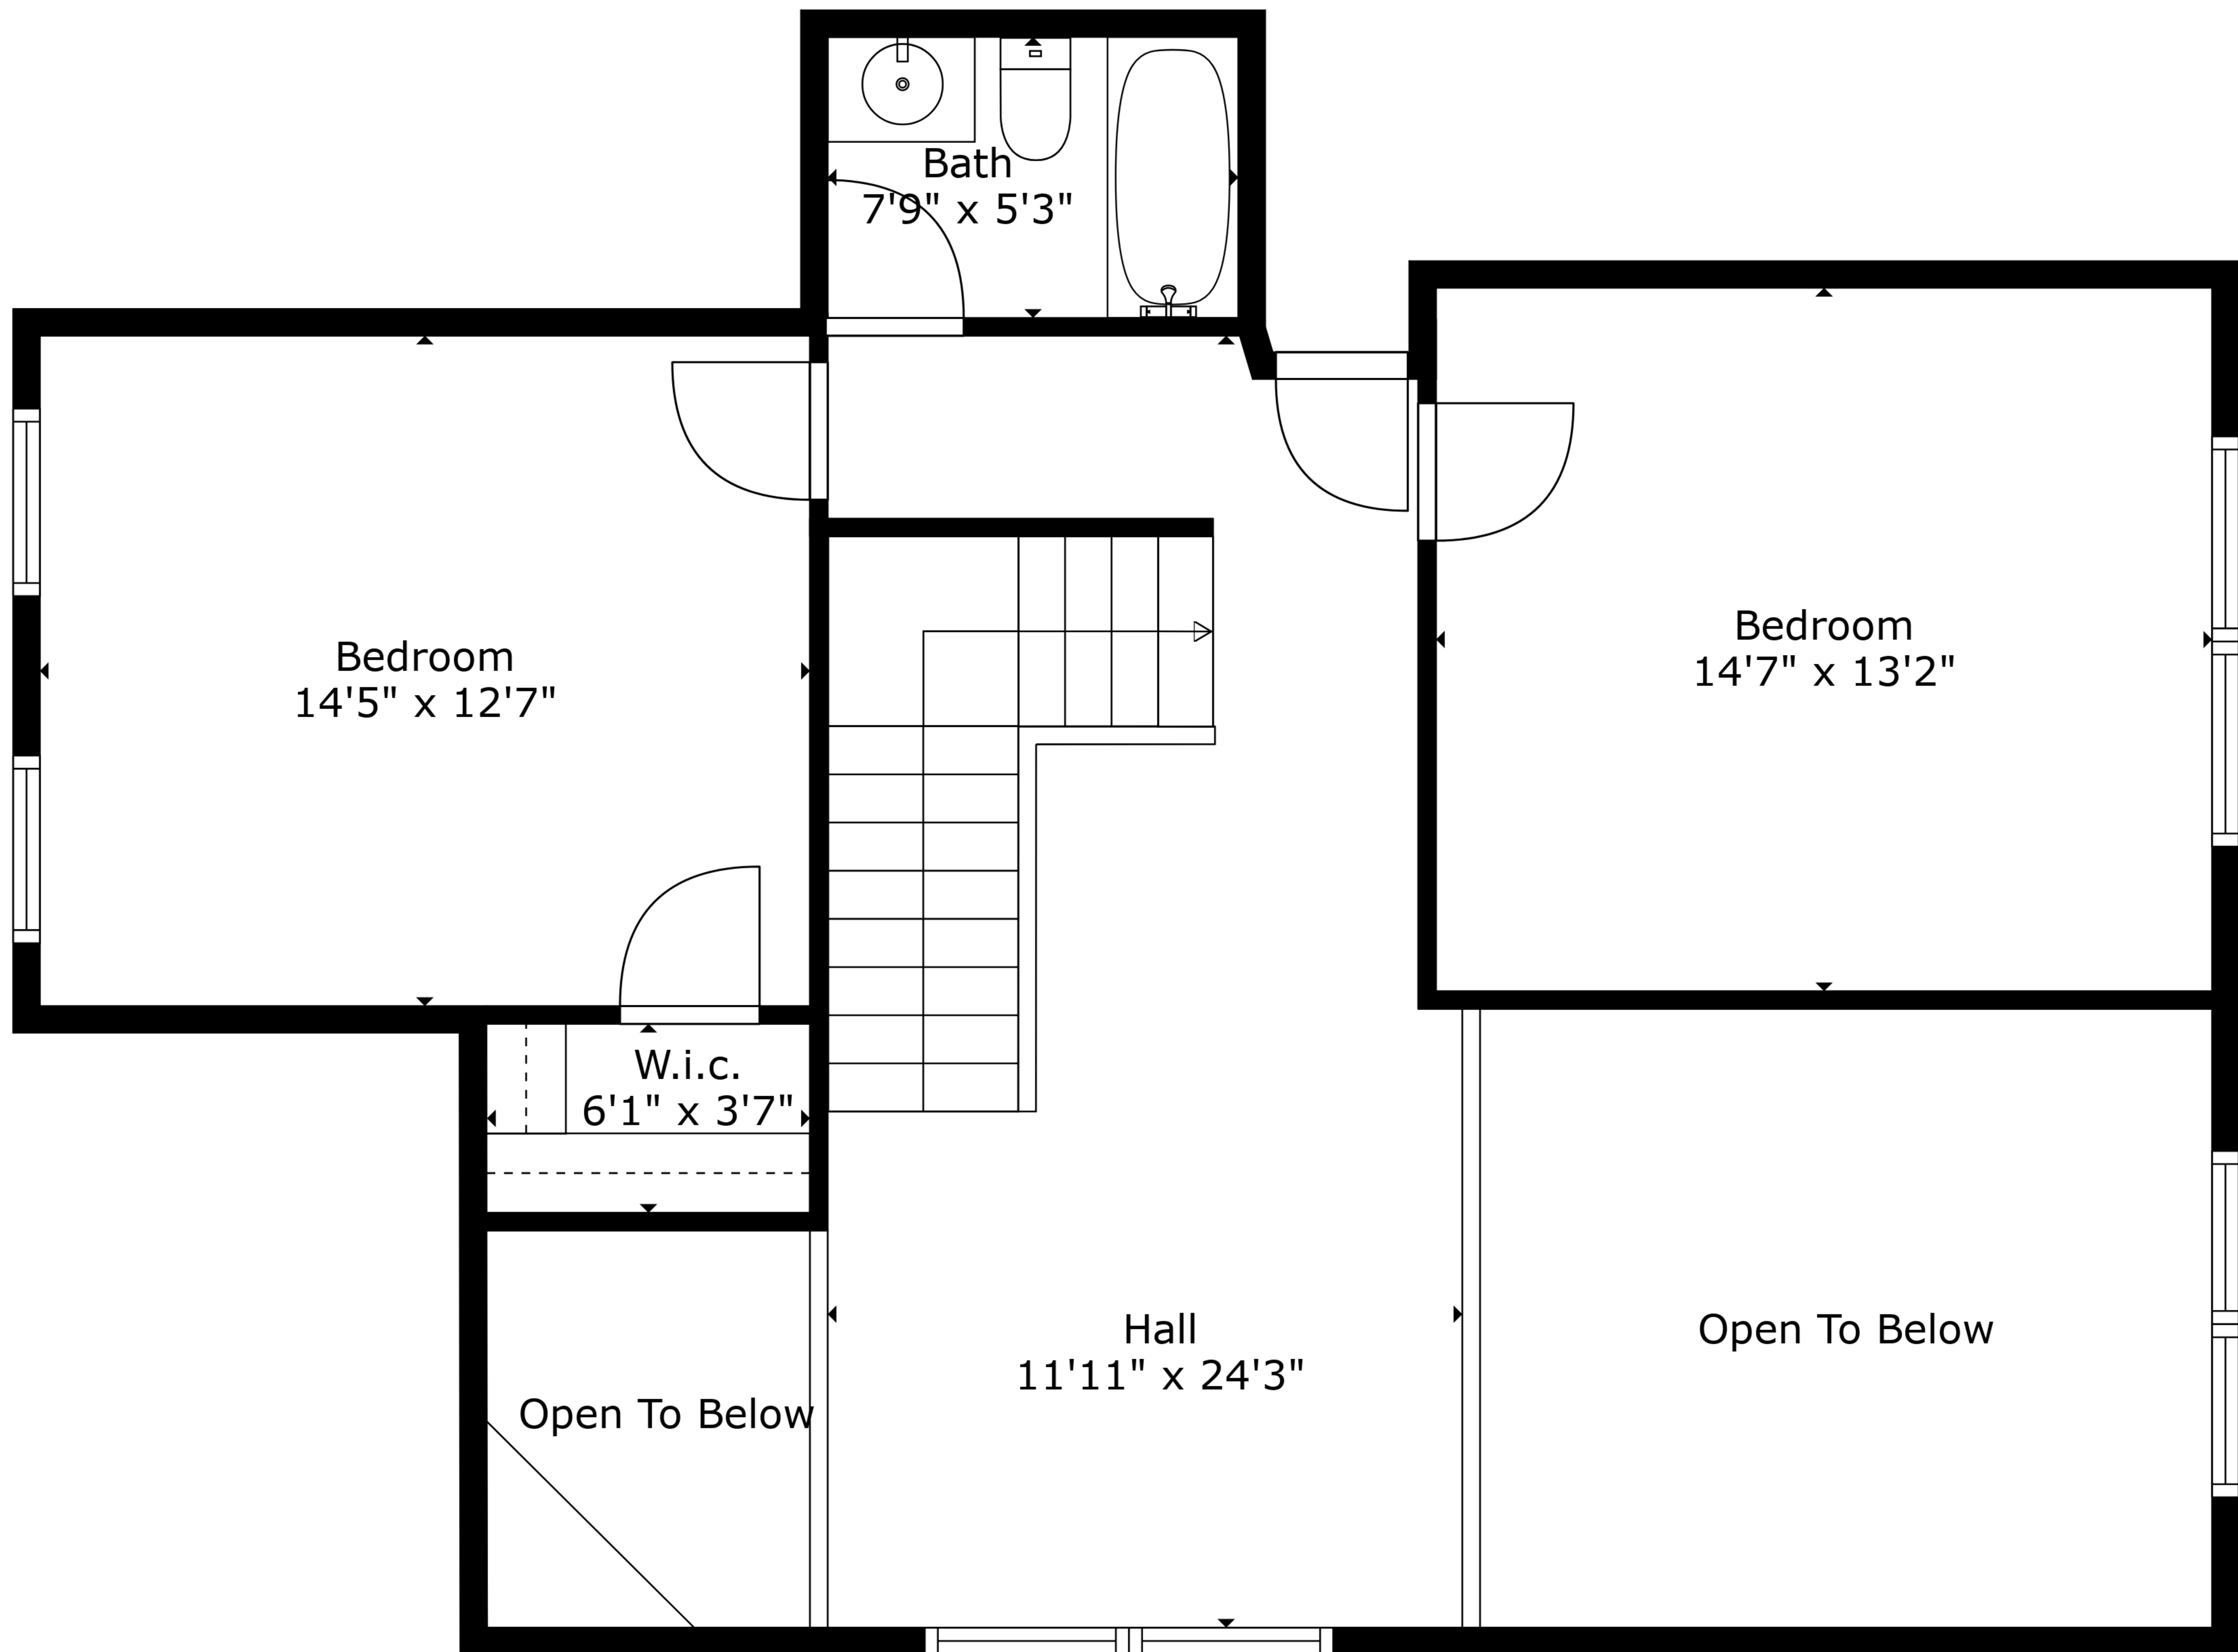

Laundry  
18'1" x 11'2"

Basement  
31'3" x 32'5"

**TOTAL: 2145 sq. ft**  
BELOW GROUND: 0 sq. ft, FLOOR 2: 1404 sq. ft, FLOOR 3: 741 sq. ft  
EXCLUDED AREAS: BASEMENT: 867 sq. ft, LAUNDRY: 177 sq. ft, DECK: 107 sq. ft,  
OPEN TO BELOW: 205 sq. ft

Measurements Deemed Highly Reliable But Not Guaranteed. Measured By Cubicasa Tech.

**TOTAL: 2145 sq. ft**

BELOW GROUND: 0 sq. ft, FLOOR 2: 1404 sq. ft, FLOOR 3: 741 sq. ft  
 EXCLUDED AREAS: BASEMENT: 867 sq. ft, LAUNDRY: 177 sq. ft, DECK: 107 sq. ft,  
 OPEN TO BELOW: 205 sq. ft

Measurements Deemed Highly Reliable But Not Guaranteed. Measured By Cubicasa Tech.

Floor 2

Floor 3

Floor 1

**TOTAL: 2145 sq. ft**

BELOW GROUND: 0 sq. ft, FLOOR 2: 1404 sq. ft, FLOOR 3: 741 sq. ft  
 EXCLUDED AREAS: BASEMENT: 867 sq. ft, LAUNDRY: 177 sq. ft, DECK: 107 sq. ft,  
 OPEN TO BELOW: 205 sq. ft