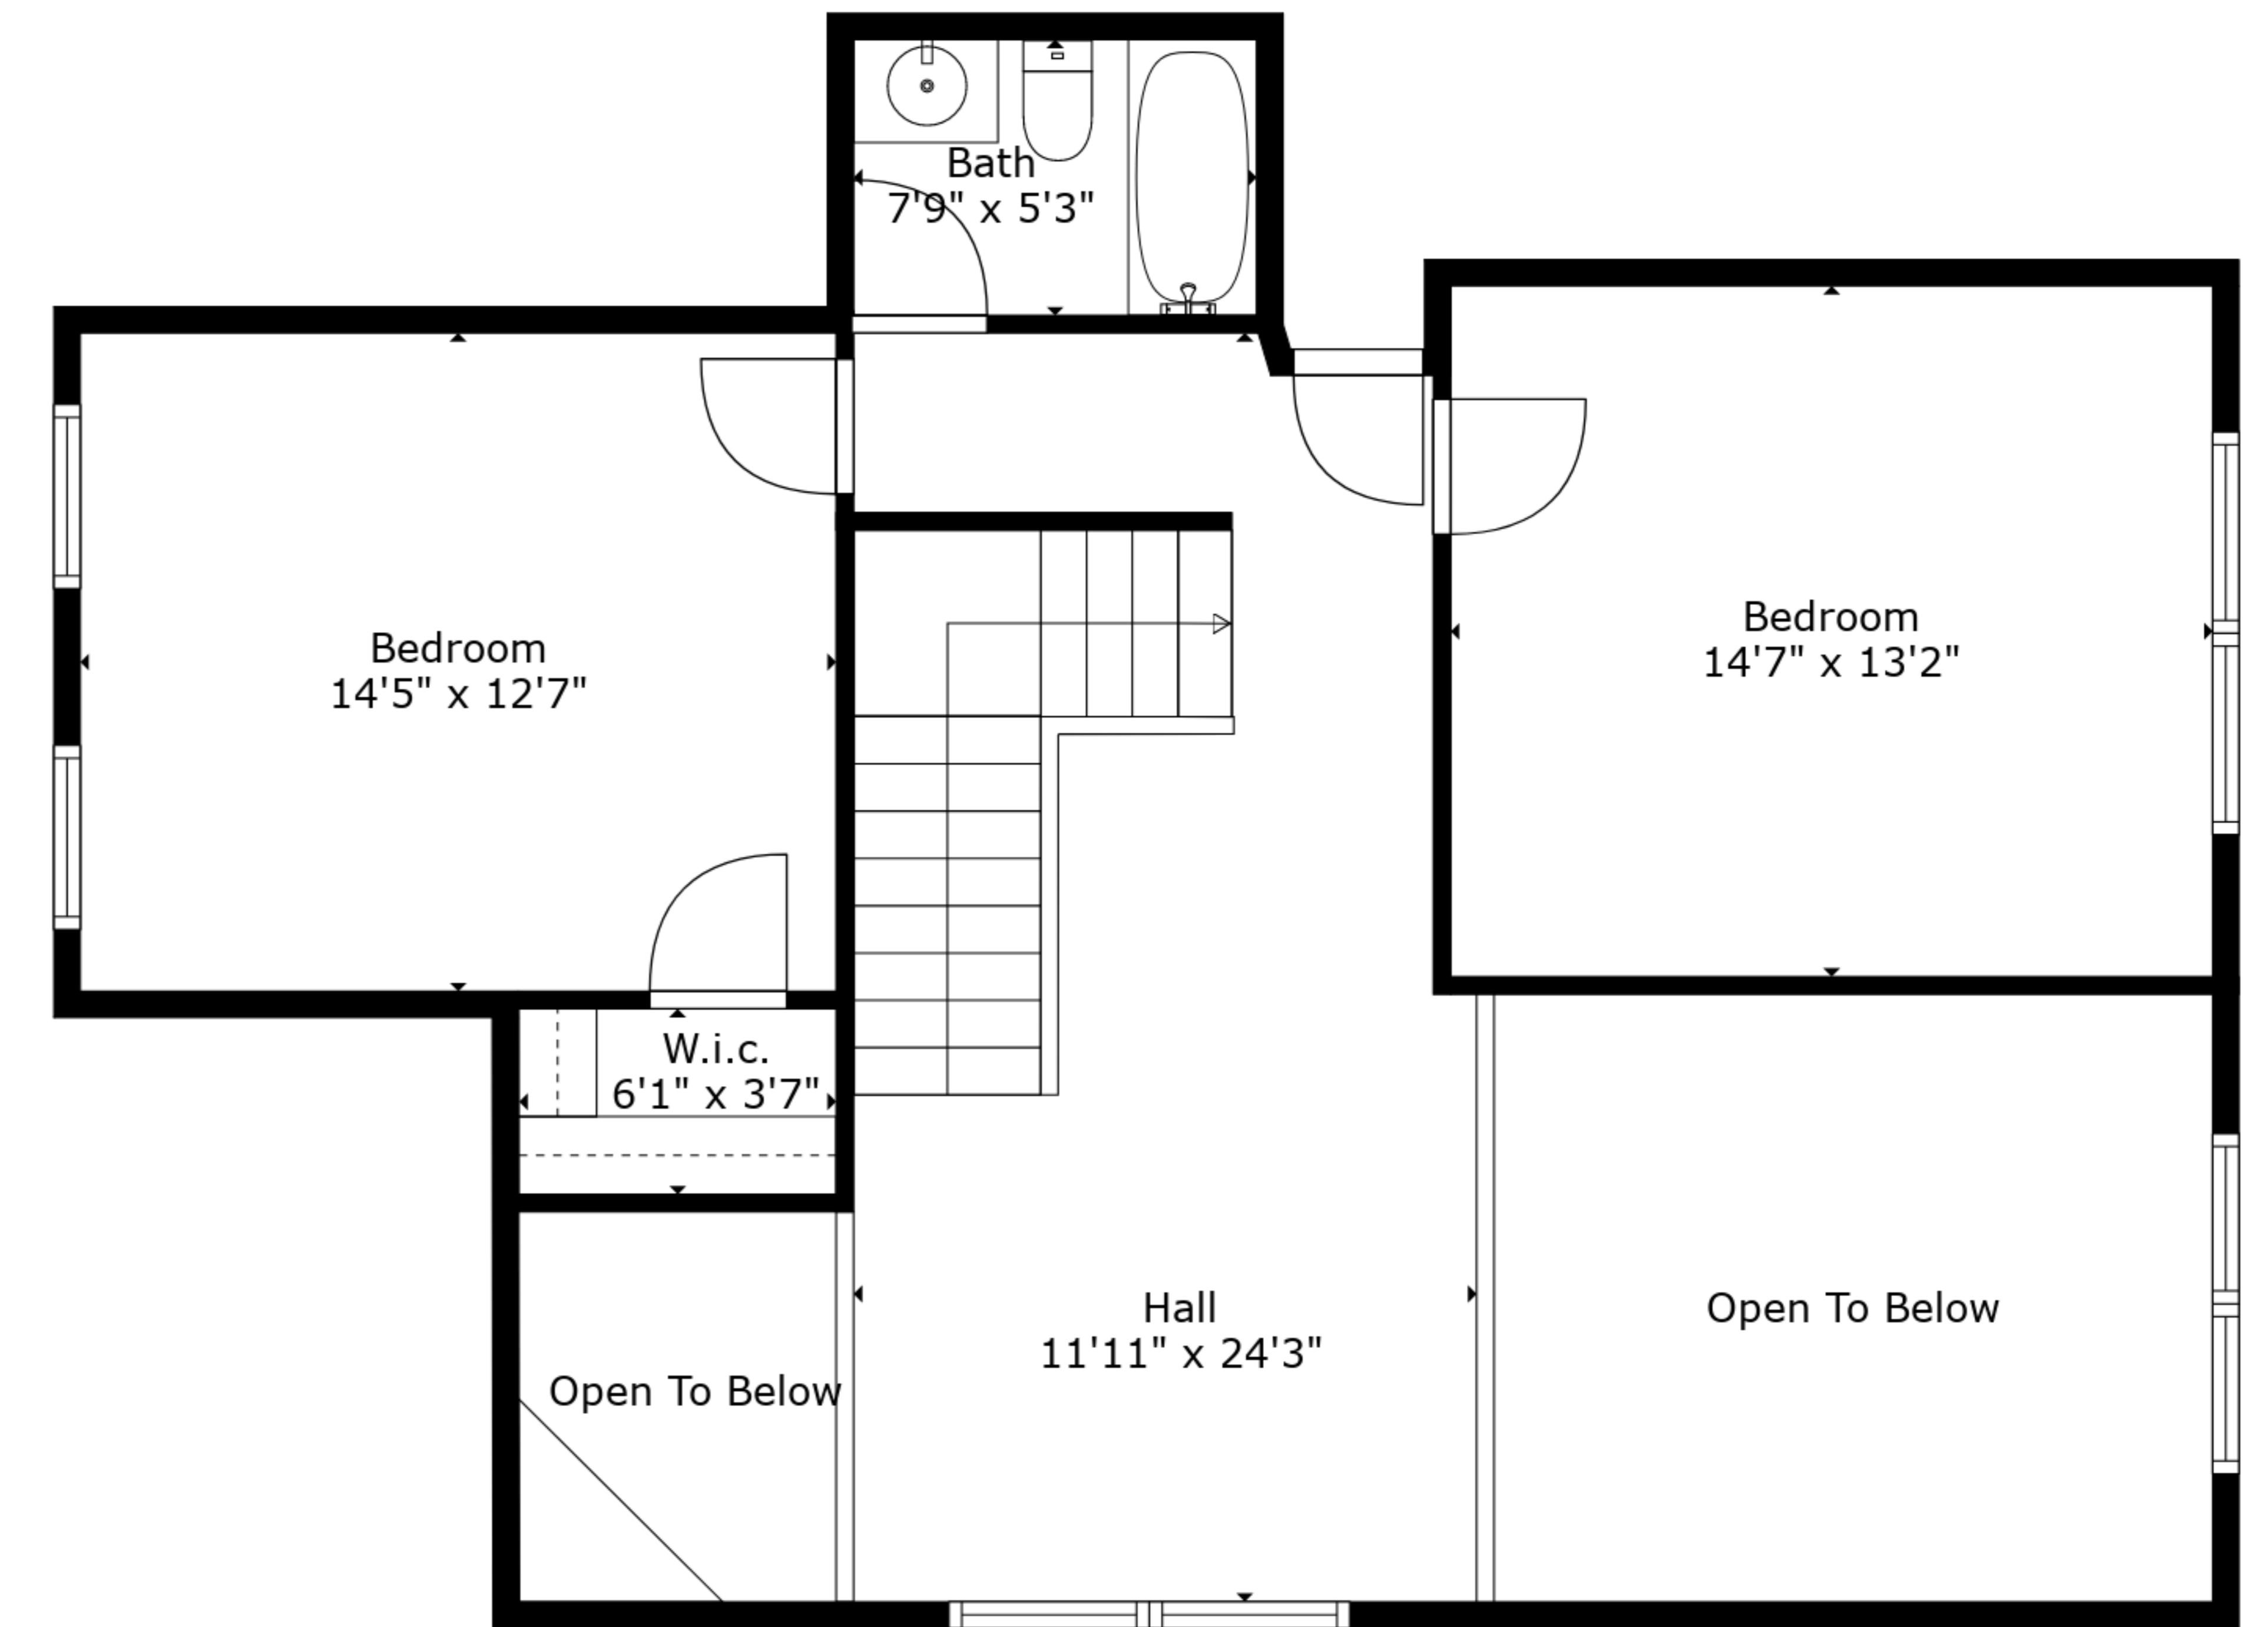

Laundry  
18'1" x 11'2"

Basement  
31'3" x 32'5"

**TOTAL: 2145 sq. ft**  
BELOW GROUND: 0 sq. ft, FLOOR 2: 1404 sq. ft, FLOOR 3: 741 sq. ft  
EXCLUDED AREAS: BASEMENT: 867 sq. ft, LAUNDRY: 177 sq. ft, DECK: 107 sq. ft,  
OPEN TO BELOW: 205 sq. ft

Measurements Deemed Highly Reliable But Not Guaranteed. Measured By Cubicasa Tech.

**TOTAL: 2145 sq. ft**

BELOW GROUND: 0 sq. ft, FLOOR 2: 1404 sq. ft, FLOOR 3: 741 sq. ft  
 EXCLUDED AREAS: BASEMENT: 867 sq. ft, LAUNDRY: 177 sq. ft, DECK: 107 sq. ft,  
 OPEN TO BELOW: 205 sq. ft

Measurements Deemed Highly Reliable But Not Guaranteed. Measured By Cubicasa Tech.

Floor 2

Floor 3

Floor 1

**TOTAL: 2145 sq. ft**

BELOW GROUND: 0 sq. ft, FLOOR 2: 1404 sq. ft, FLOOR 3: 741 sq. ft  
 EXCLUDED AREAS: BASEMENT: 867 sq. ft, LAUNDRY: 177 sq. ft, DECK: 107 sq. ft,  
 OPEN TO BELOW: 205 sq. ft