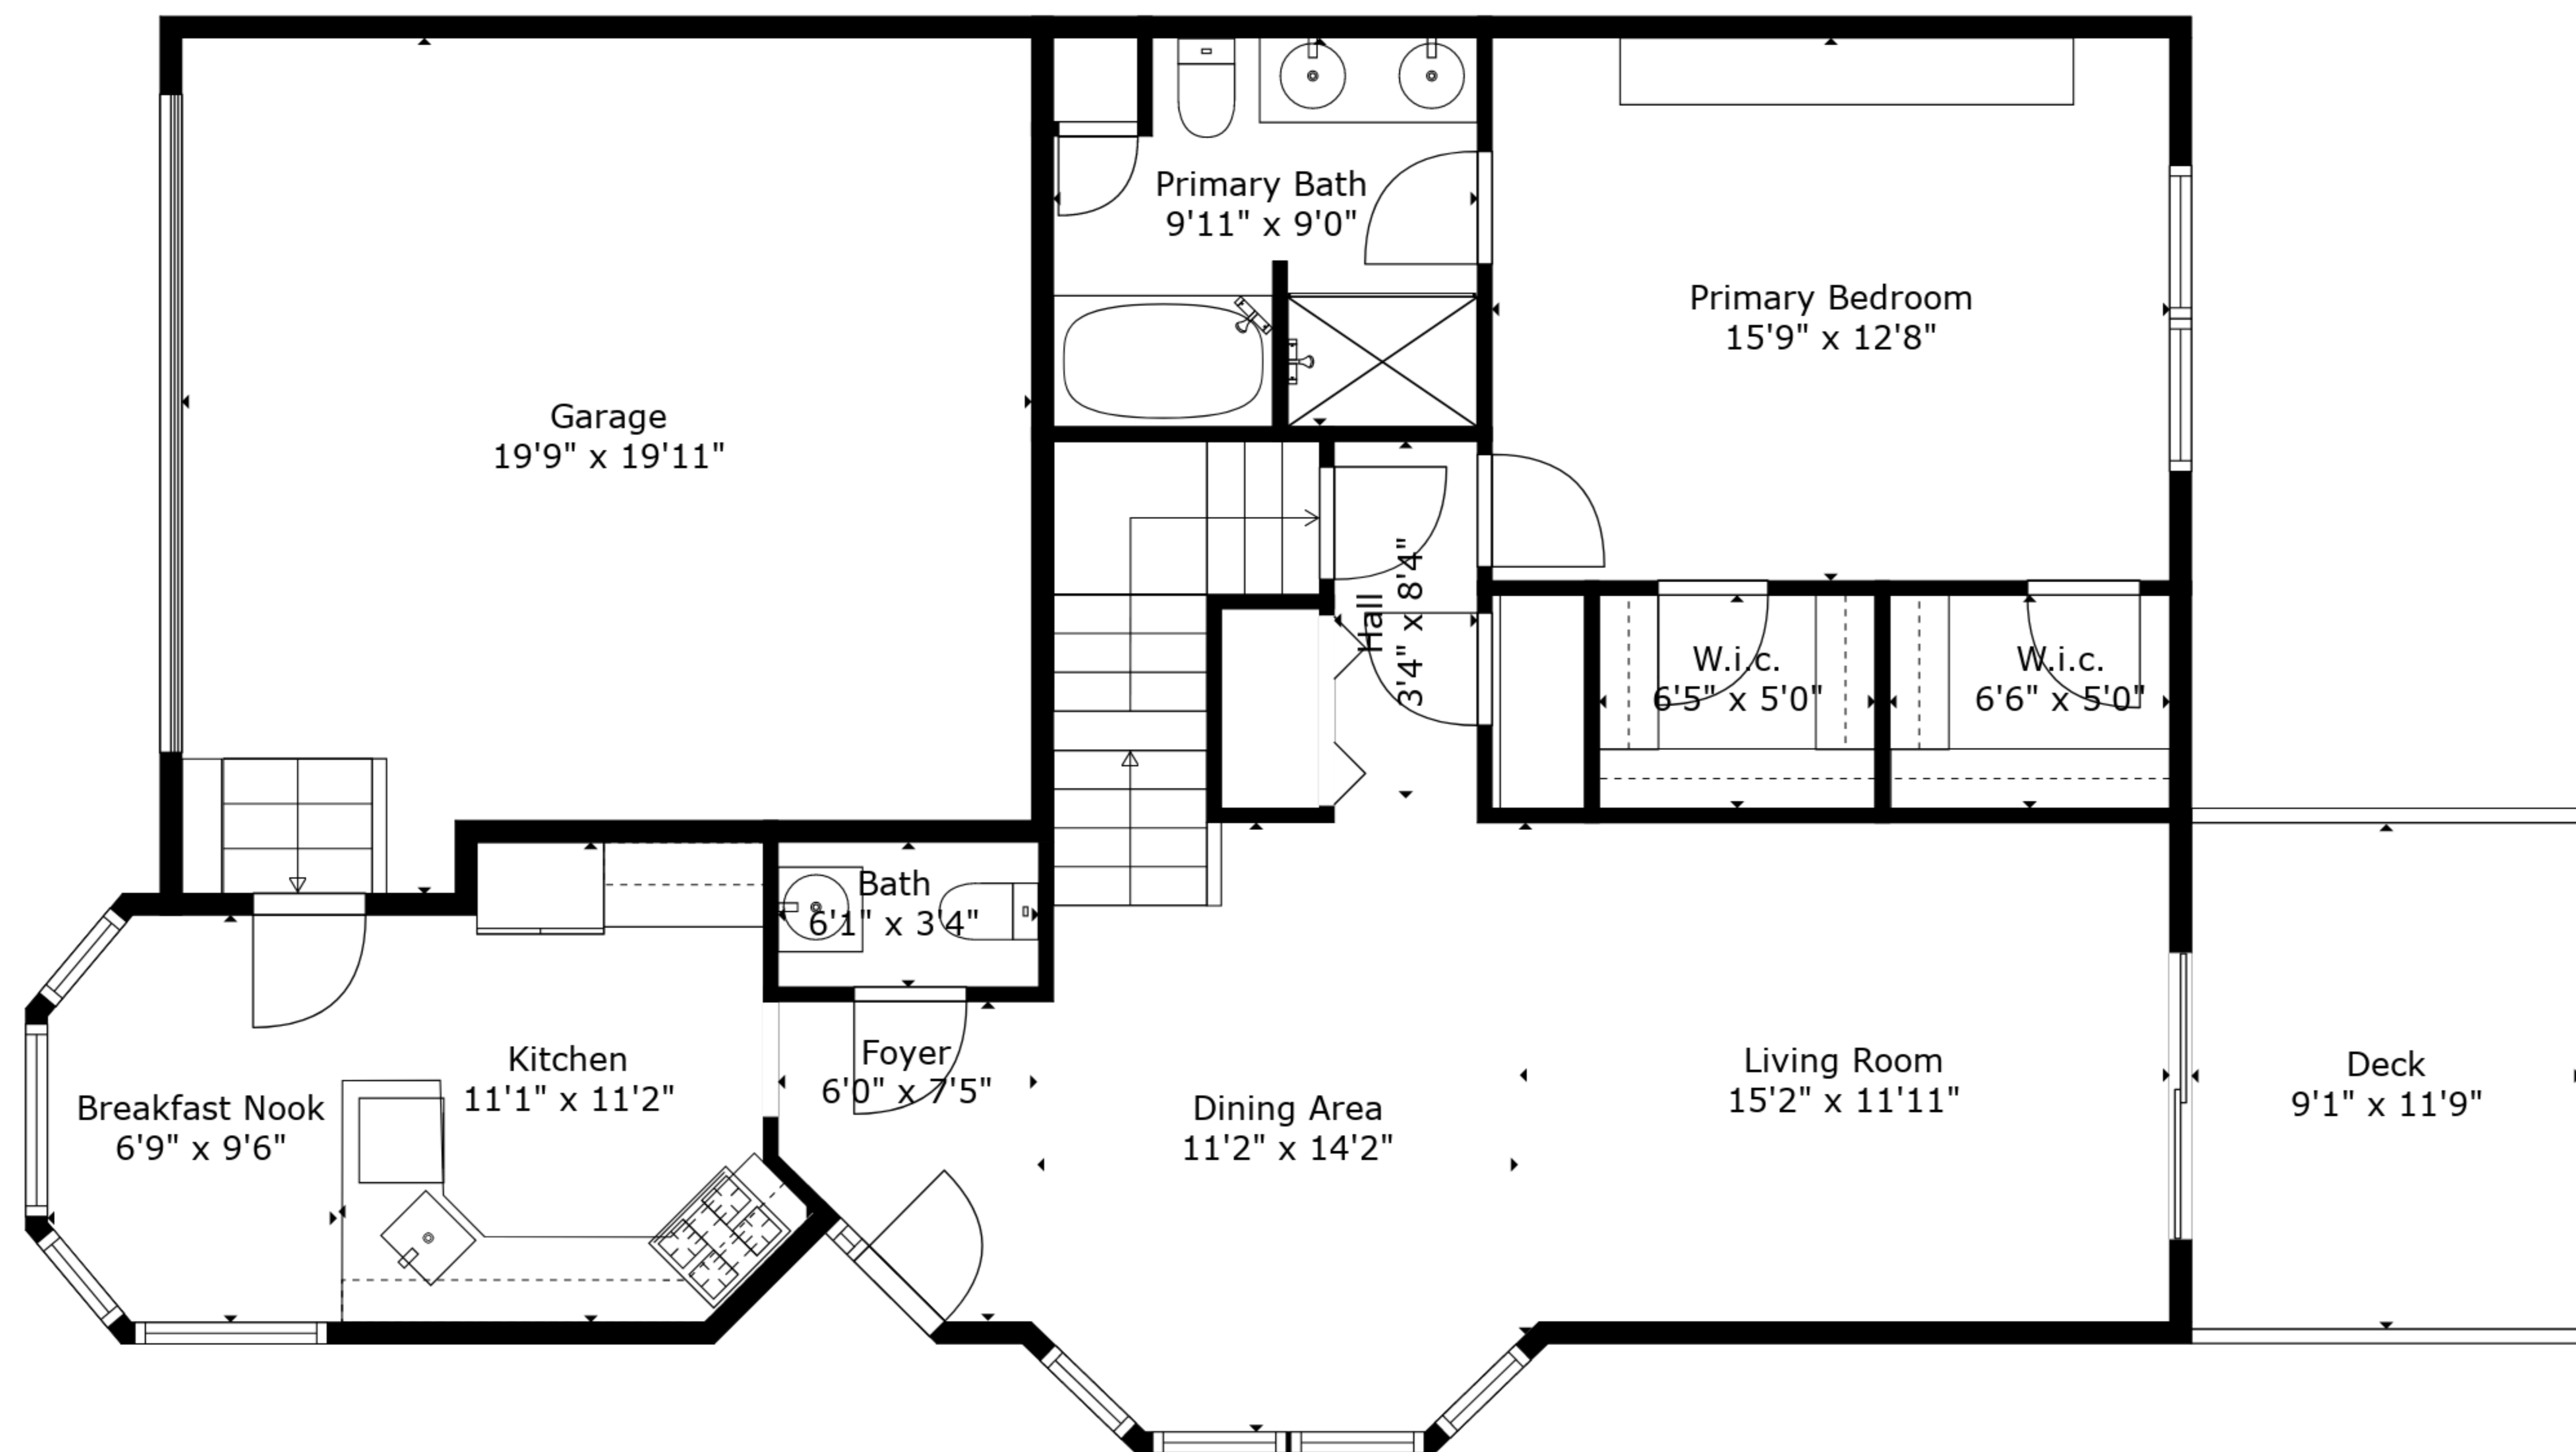

Laundry  
18'1" x 11'2"

Basement  
31'3" x 32'5"

**TOTAL: 2145 sq. ft**  
BELOW GROUND: 0 sq. ft, FLOOR 2: 1404 sq. ft, FLOOR 3: 741 sq. ft  
EXCLUDED AREAS: BASEMENT: 867 sq. ft, LAUNDRY: 177 sq. ft, DECK: 107 sq. ft,  
OPEN TO BELOW: 205 sq. ft

Measurements Deemed Highly Reliable But Not Guaranteed. Measured By Cubicasa Tech.

**TOTAL: 2145 sq. ft**

BELOW GROUND: 0 sq. ft, FLOOR 2: 1404 sq. ft, FLOOR 3: 741 sq. ft  
 EXCLUDED AREAS: BASEMENT: 867 sq. ft, LAUNDRY: 177 sq. ft, DECK: 107 sq. ft,  
 OPEN TO BELOW: 205 sq. ft

Measurements Deemed Highly Reliable But Not Guaranteed. Measured By Cubicasa Tech.

Floor 2

Floor 3

Floor 1

**TOTAL: 2145 sq. ft**

BELOW GROUND: 0 sq. ft, FLOOR 2: 1404 sq. ft, FLOOR 3: 741 sq. ft  
 EXCLUDED AREAS: BASEMENT: 867 sq. ft, LAUNDRY: 177 sq. ft, DECK: 107 sq. ft,  
 OPEN TO BELOW: 205 sq. ft