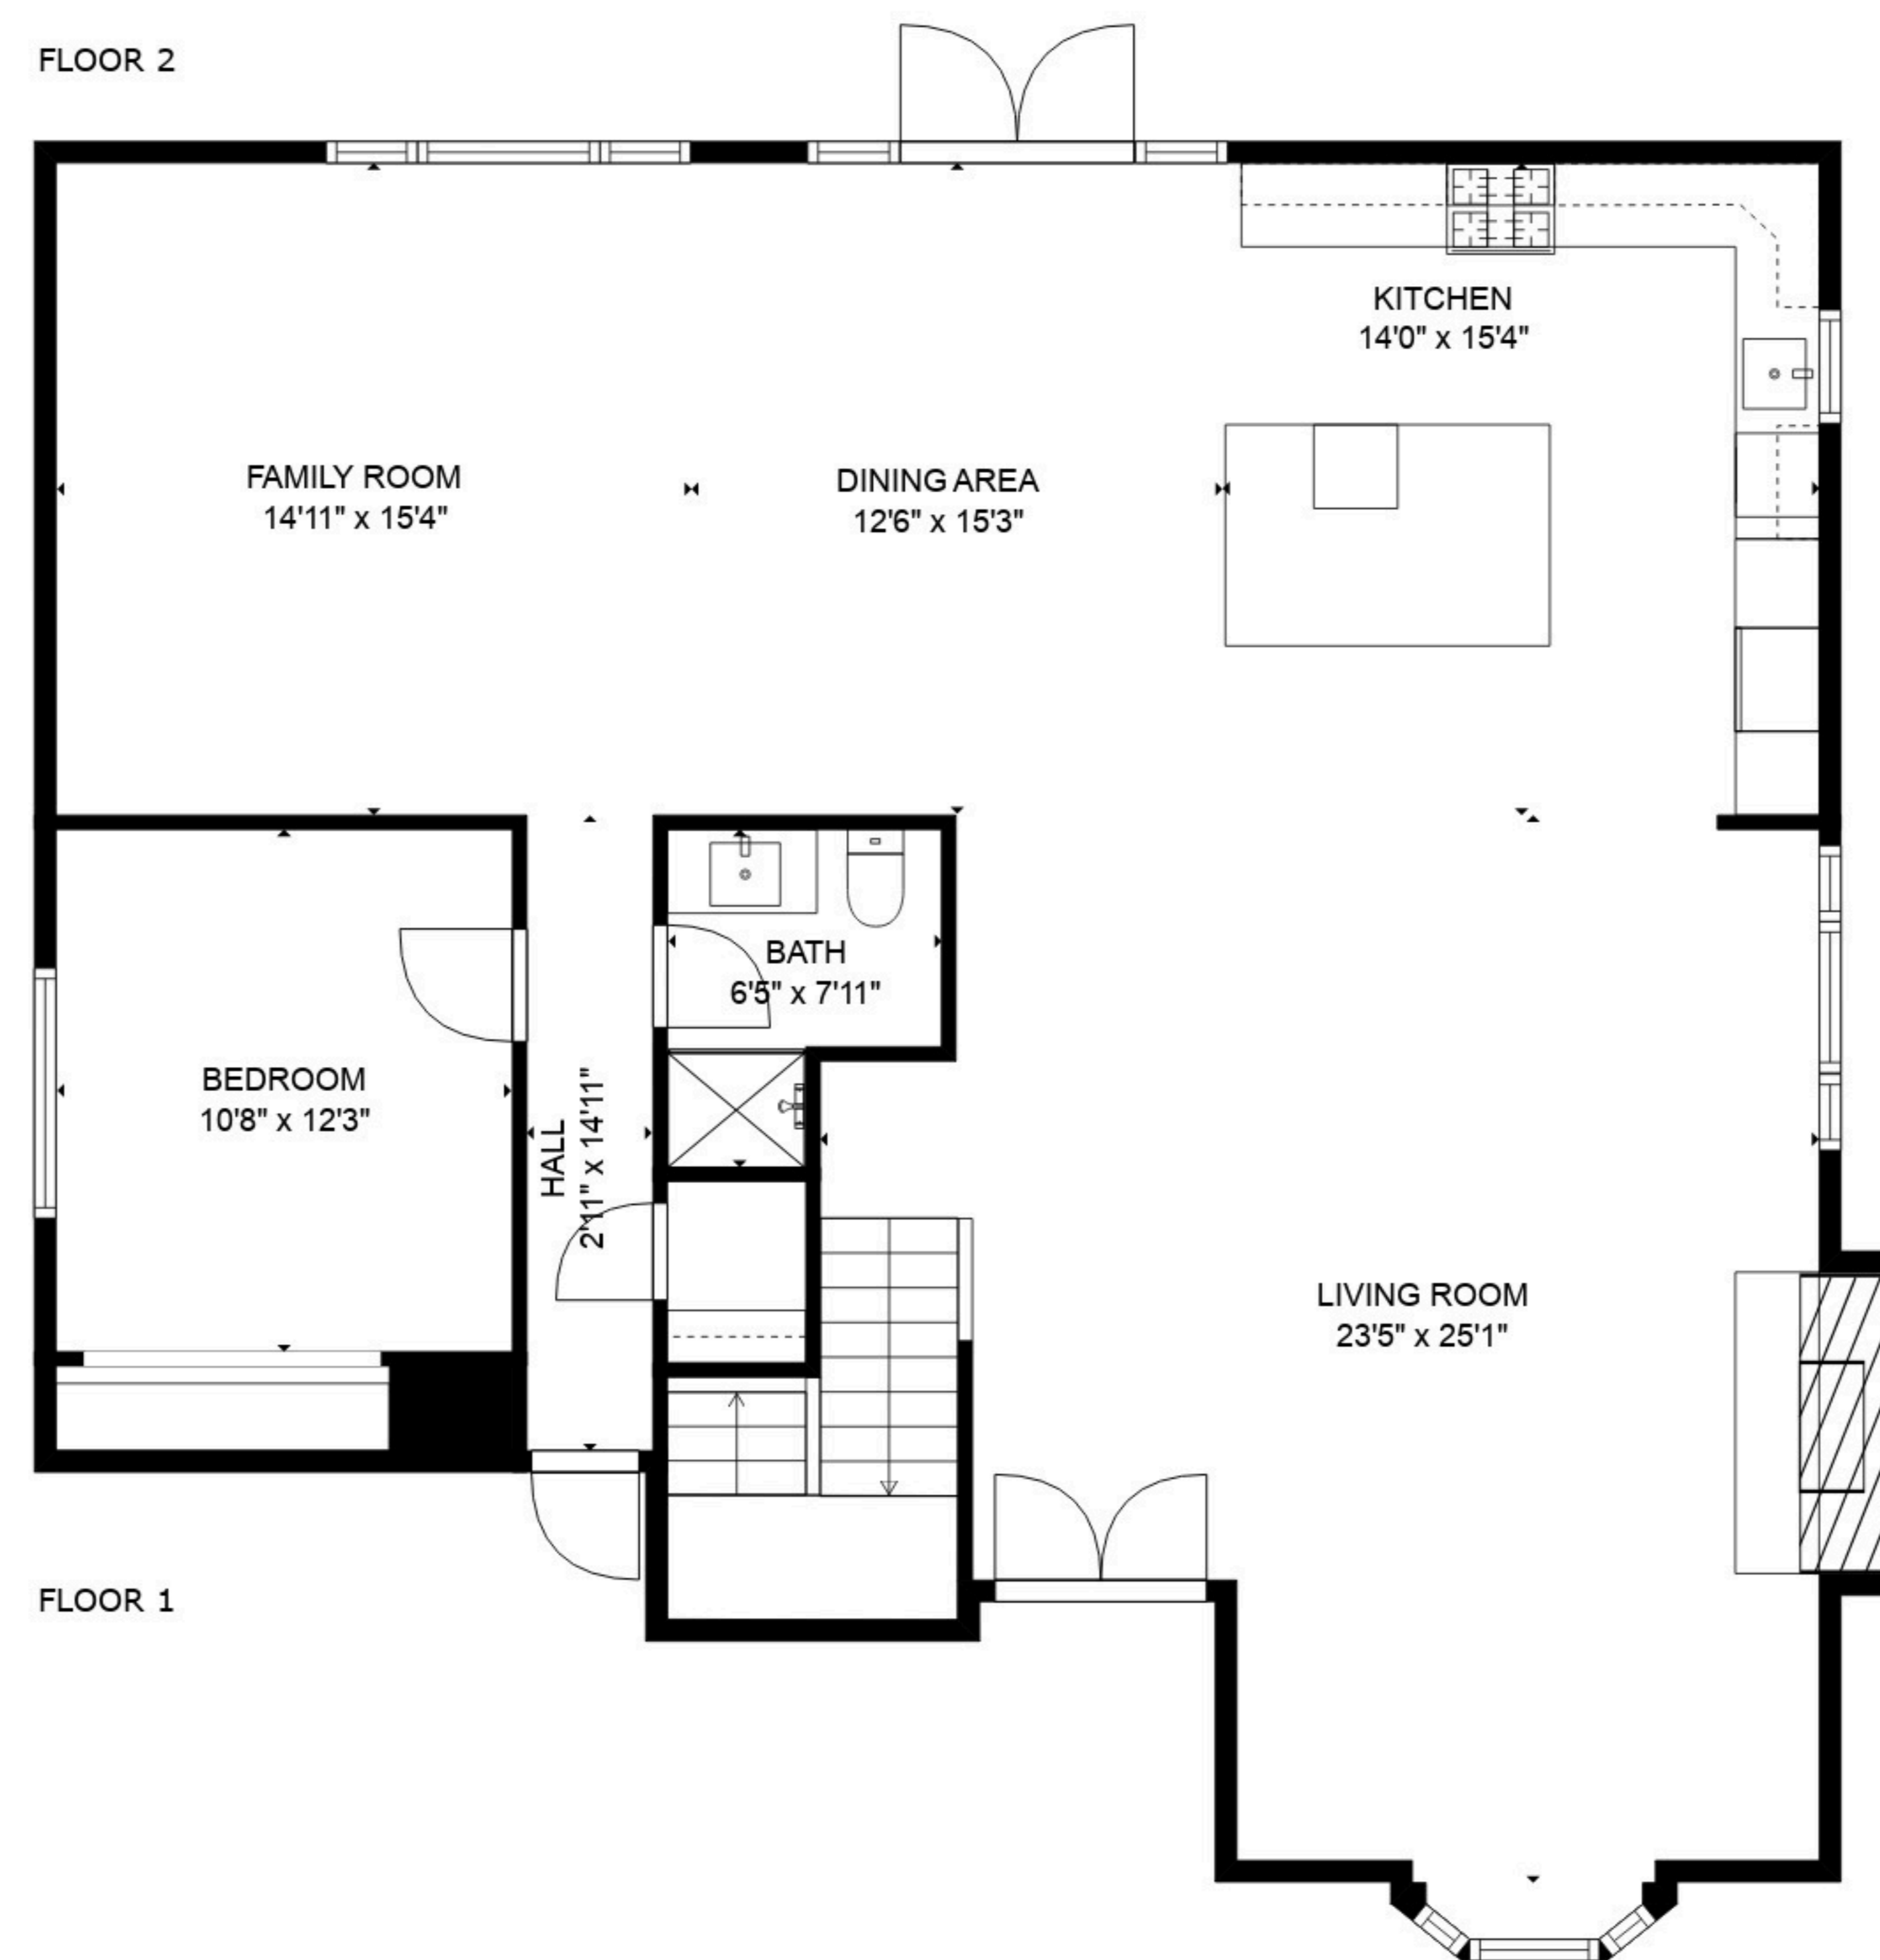

FLOOR 2

FLOOR 1

TOTAL: 2633 sq. ft  
 FLOOR 1: 1439 sq. ft, FLOOR 2: 1194 sq. ft  
 EXCLUDED AREAS: BAY WINDOW: 7 sq. ft, FIREPLACE: 15 sq. ft

MEASUREMENTS DEEMED HIGHLY RELIABLE BUT NOT GUARANTEED.