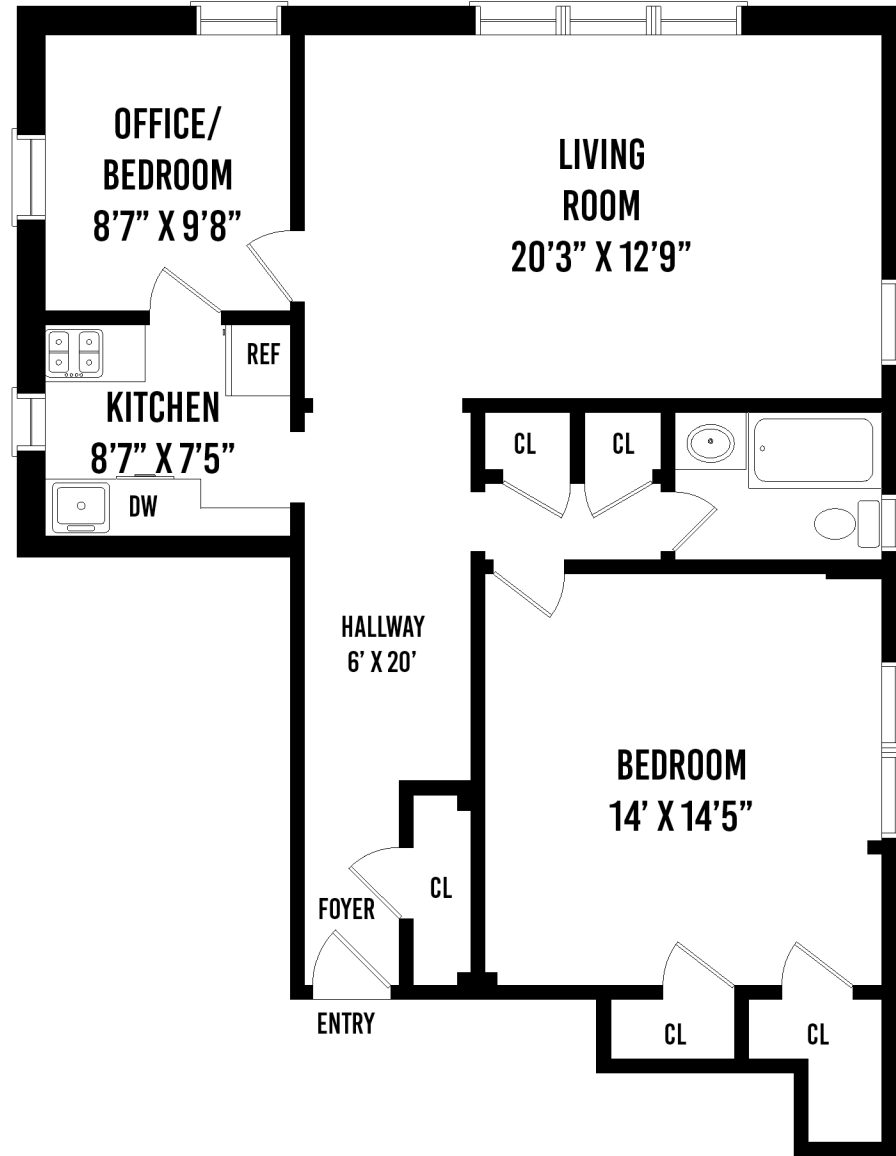

5424 ARLINGTON AVE APT H54 RIVERDALE NY

PREPARED BY "HOME MEDIA GROUP INC." TEL 212-731-2301

THIS FLOOR PLAN ILLUSTRATION IS AN APPROXIMATION OF EXISTING STRUCTURES AND FEATURES AND IS PROVIDED FOR CONVENIENCE ONLY WITH THE PERMISSION OF THE SELLER. ALL MEASUREMENTS ARE APPROXIMATE AND NOT GUARANTEED TO BE EXACT OR TO SCALE.