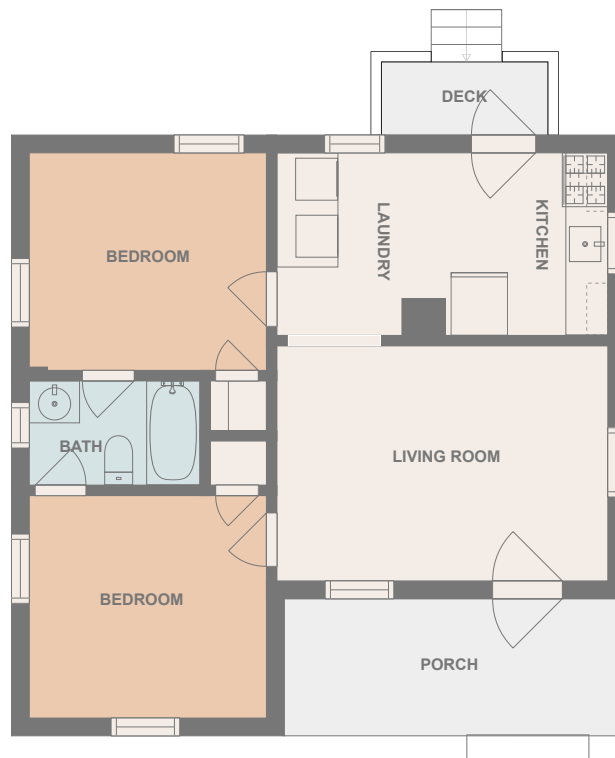

Home report

6736 Dudley Ferry Rd
Fairlawn

Highlights

1 Kitchen

1 Living room

2 Bedroom

1 Bath

9 Doors

Floor plan

MEASUREMENTS ARE CALCULATED BY LIDAR SCAN TECHNOLOGY. DEEMED HIGHLY RELIABLE BUT NOT GUARANTEED.

Appendix 1: Data sheet

Bath - 1	Bedroom - 2	LivingRoom - 1
Outdoor - 2	Outdoor - Porch - 1	Outdoor - Deck - 1
Kitchen - 1	Utility - 1	Utility - Laundry - 1