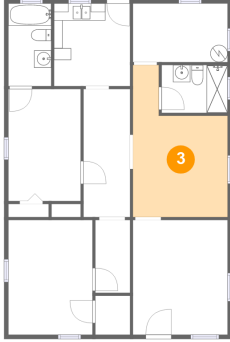

## 1 Floor 1 - Bath

**Dimensions:** 7'8" x 5'6"  
**Area:** 43 sq. ft  
**Counted as Living Area:**  
Yes

**Heated:** Yes  
**Finished:** Yes  
**Enclosed:** Yes  
**Contiguous:**  
Yes  
**Permitted:** Yes  
**Wet Space:** Yes  
**Addition:** No  
**Conversion:** No

## 2 Floor 1 - Living Room

**Dimensions:** 11'0" x 13'4"  
**Area:** 147 sq. ft  
**Counted as Living Area:**  
Yes

**Heated:** Yes  
**Finished:** Yes  
**Enclosed:** Yes  
**Contiguous:**  
Yes  
**Permitted:** Yes  
**Wet Space:** No  
**Addition:** No  
**Conversion:** No

## 3 Floor 1 - Dining Room

Dimensions: 11'0" x 17'8"  
Area: 148 sq. ft  
Counted as Living Area:  
Yes

Heated: Yes  
Finished: Yes  
Enclosed: Yes  
Contiguous:  
Yes  
Permitted: Yes  
Wet Space: No  
Addition: No  
Conversion: No