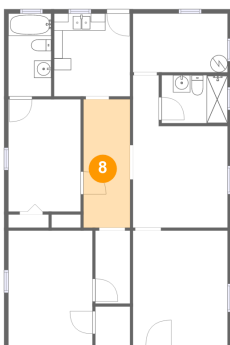

8 Floor 1 - Hall

Dimensions: 5'5" x 14'11"
Area: 81 sq. ft
Counted as Living Area:
Yes

Heated: Yes
Finished: Yes
Enclosed: Yes
Contiguous:
Yes
Permitted: Yes
Wet Space: No
Addition: No
Conversion: No