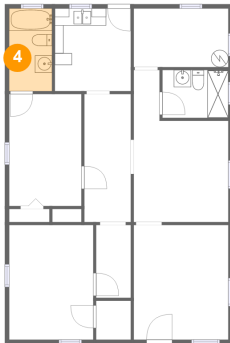

4 Floor 1 - Bath

Dimensions: 4'11" x 9'7"
Area: 48 sq. ft
Counted as Living Area:
Yes

Heated: Yes
Finished: Yes
Enclosed: Yes
Contiguous:
Yes
Permitted: Yes
Wet Space: Yes
Addition: No
Conversion: No