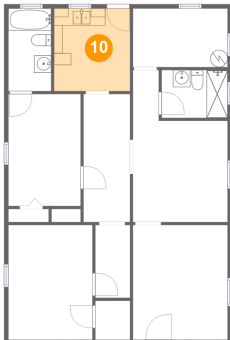

10 Floor 1 - Kitchen

Dimensions: 8'10" x 9'7"
Area: 85 sq. ft
Counted as Living Area:
Yes

Heated: Yes
Finished: Yes
Enclosed: Yes
Contiguous:
Yes
Permitted: Yes
Wet Space: No
Addition: No
Conversion: No