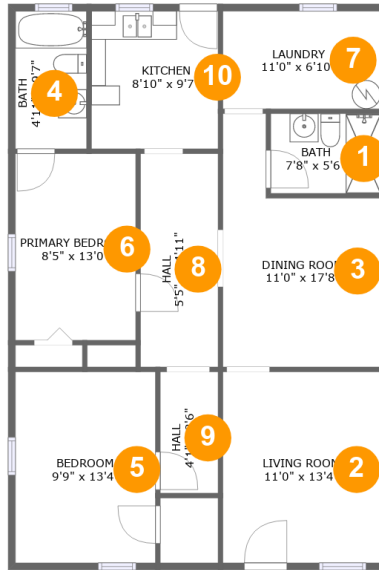

**Room Dimensions**

**Floor 1**

**Total sqft: 1049**

**Living area: 1049**

| #  | Room name       | Dimensions    | Area (sqft) | Counted as Living Area |
|----|-----------------|---------------|-------------|------------------------|
| 1  | Bath            | 7'8" x 5'6"   | 43 sq. ft   | Yes                    |
| 2  | Living Room     | 11'0" x 13'4" | 147 sq. ft  | Yes                    |
| 3  | Dining Room     | 11'0" x 17'8" | 148 sq. ft  | Yes                    |
| 4  | Bath            | 4'11" x 9'7"  | 48 sq. ft   | Yes                    |
| 5  | Bedroom         | 9'9" x 13'4"  | 131 sq. ft  | Yes                    |
| 6  | Primary Bedroom | 8'5" x 13'0"  | 110 sq. ft  | Yes                    |
| 7  | Laundry         | 11'0" x 6'10" | 75 sq. ft   | Yes                    |
| 8  | Hall            | 5'5" x 14'11" | 81 sq. ft   | Yes                    |
| 9  | Hall            | 4'1" x 8'6"   | 34 sq. ft   | Yes                    |
| 10 | Kitchen         | 8'10" x 9'7"  | 85 sq. ft   | Yes                    |

## 3 Floor 1 - Dining Room

Dimensions: 11'0" x 17'8"  
Area: 148 sq. ft  
Counted as Living Area:  
Yes

Heated: Yes  
Finished: Yes  
Enclosed: Yes  
Contiguous:  
Yes  
Permitted: Yes  
Wet Space: No  
Addition: No  
Conversion: No

## 7 Floor 1 - Laundry

Dimensions: 11'0" x 6'10"  
Area: 75 sq. ft  
Counted as Living Area:  
Yes

Heated: Yes  
Finished: Yes  
Enclosed: Yes  
Contiguous:  
Yes  
Permitted: Yes  
Wet Space: No  
Addition: No  
Conversion: No

## 10 Floor 1 - Kitchen

Dimensions: 8'10" x 9'7"  
Area: 85 sq. ft  
Counted as Living Area:  
Yes

Heated: Yes  
Finished: Yes  
Enclosed: Yes  
Contiguous:  
Yes  
Permitted: Yes  
Wet Space: No  
Addition: No  
Conversion: No