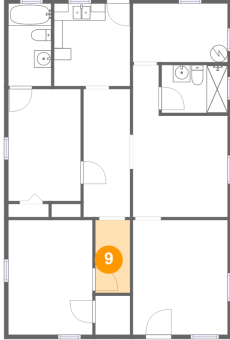

435 Poppy Avenue, Macon, Georgia 31204, United States

9 Floor 1 - Hall

Dimensions: 4'1" x 8'6"
Area: 34 sq. ft
Counted as Living Area:
Yes

Heated: Yes
Finished: Yes
Enclosed: Yes
Contiguous:
Yes
Permitted: Yes
Wet Space: No
Addition: No
Conversion: No