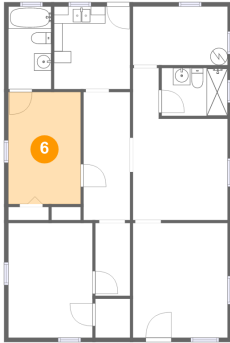

435 Poppy Avenue, Macon, Georgia 31204, United States

6 Floor 1 - Primary Bedroom

Dimensions: 8'5" x 13'0"
Area: 110 sq. ft
Counted as Living Area:
Yes

Heated: Yes
Finished: Yes
Enclosed: Yes
Contiguous:
Yes
Permitted: Yes
Wet Space: No
Addition: No
Conversion: No