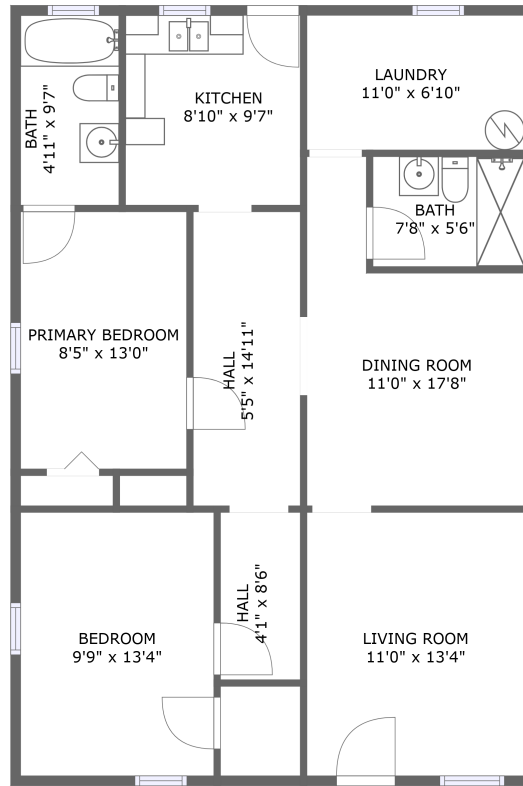

435 Poppy Avenue, Macon, Georgia 31204, United States

FLOOR 1

Property Summary

1 floors

2 bedrooms

2 bathrooms

1,049 total sqft

0 garages

1,049 Gross Living Area sqft