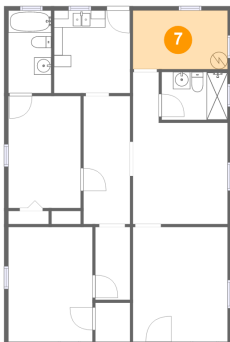

7 Floor 1 - Laundry

Dimensions: 11'0" x 6'10"
Area: 75 sq. ft
Counted as Living Area:
Yes

Heated: Yes
Finished: Yes
Enclosed: Yes
Contiguous:
Yes
Permitted: Yes
Wet Space: No
Addition: No
Conversion: No