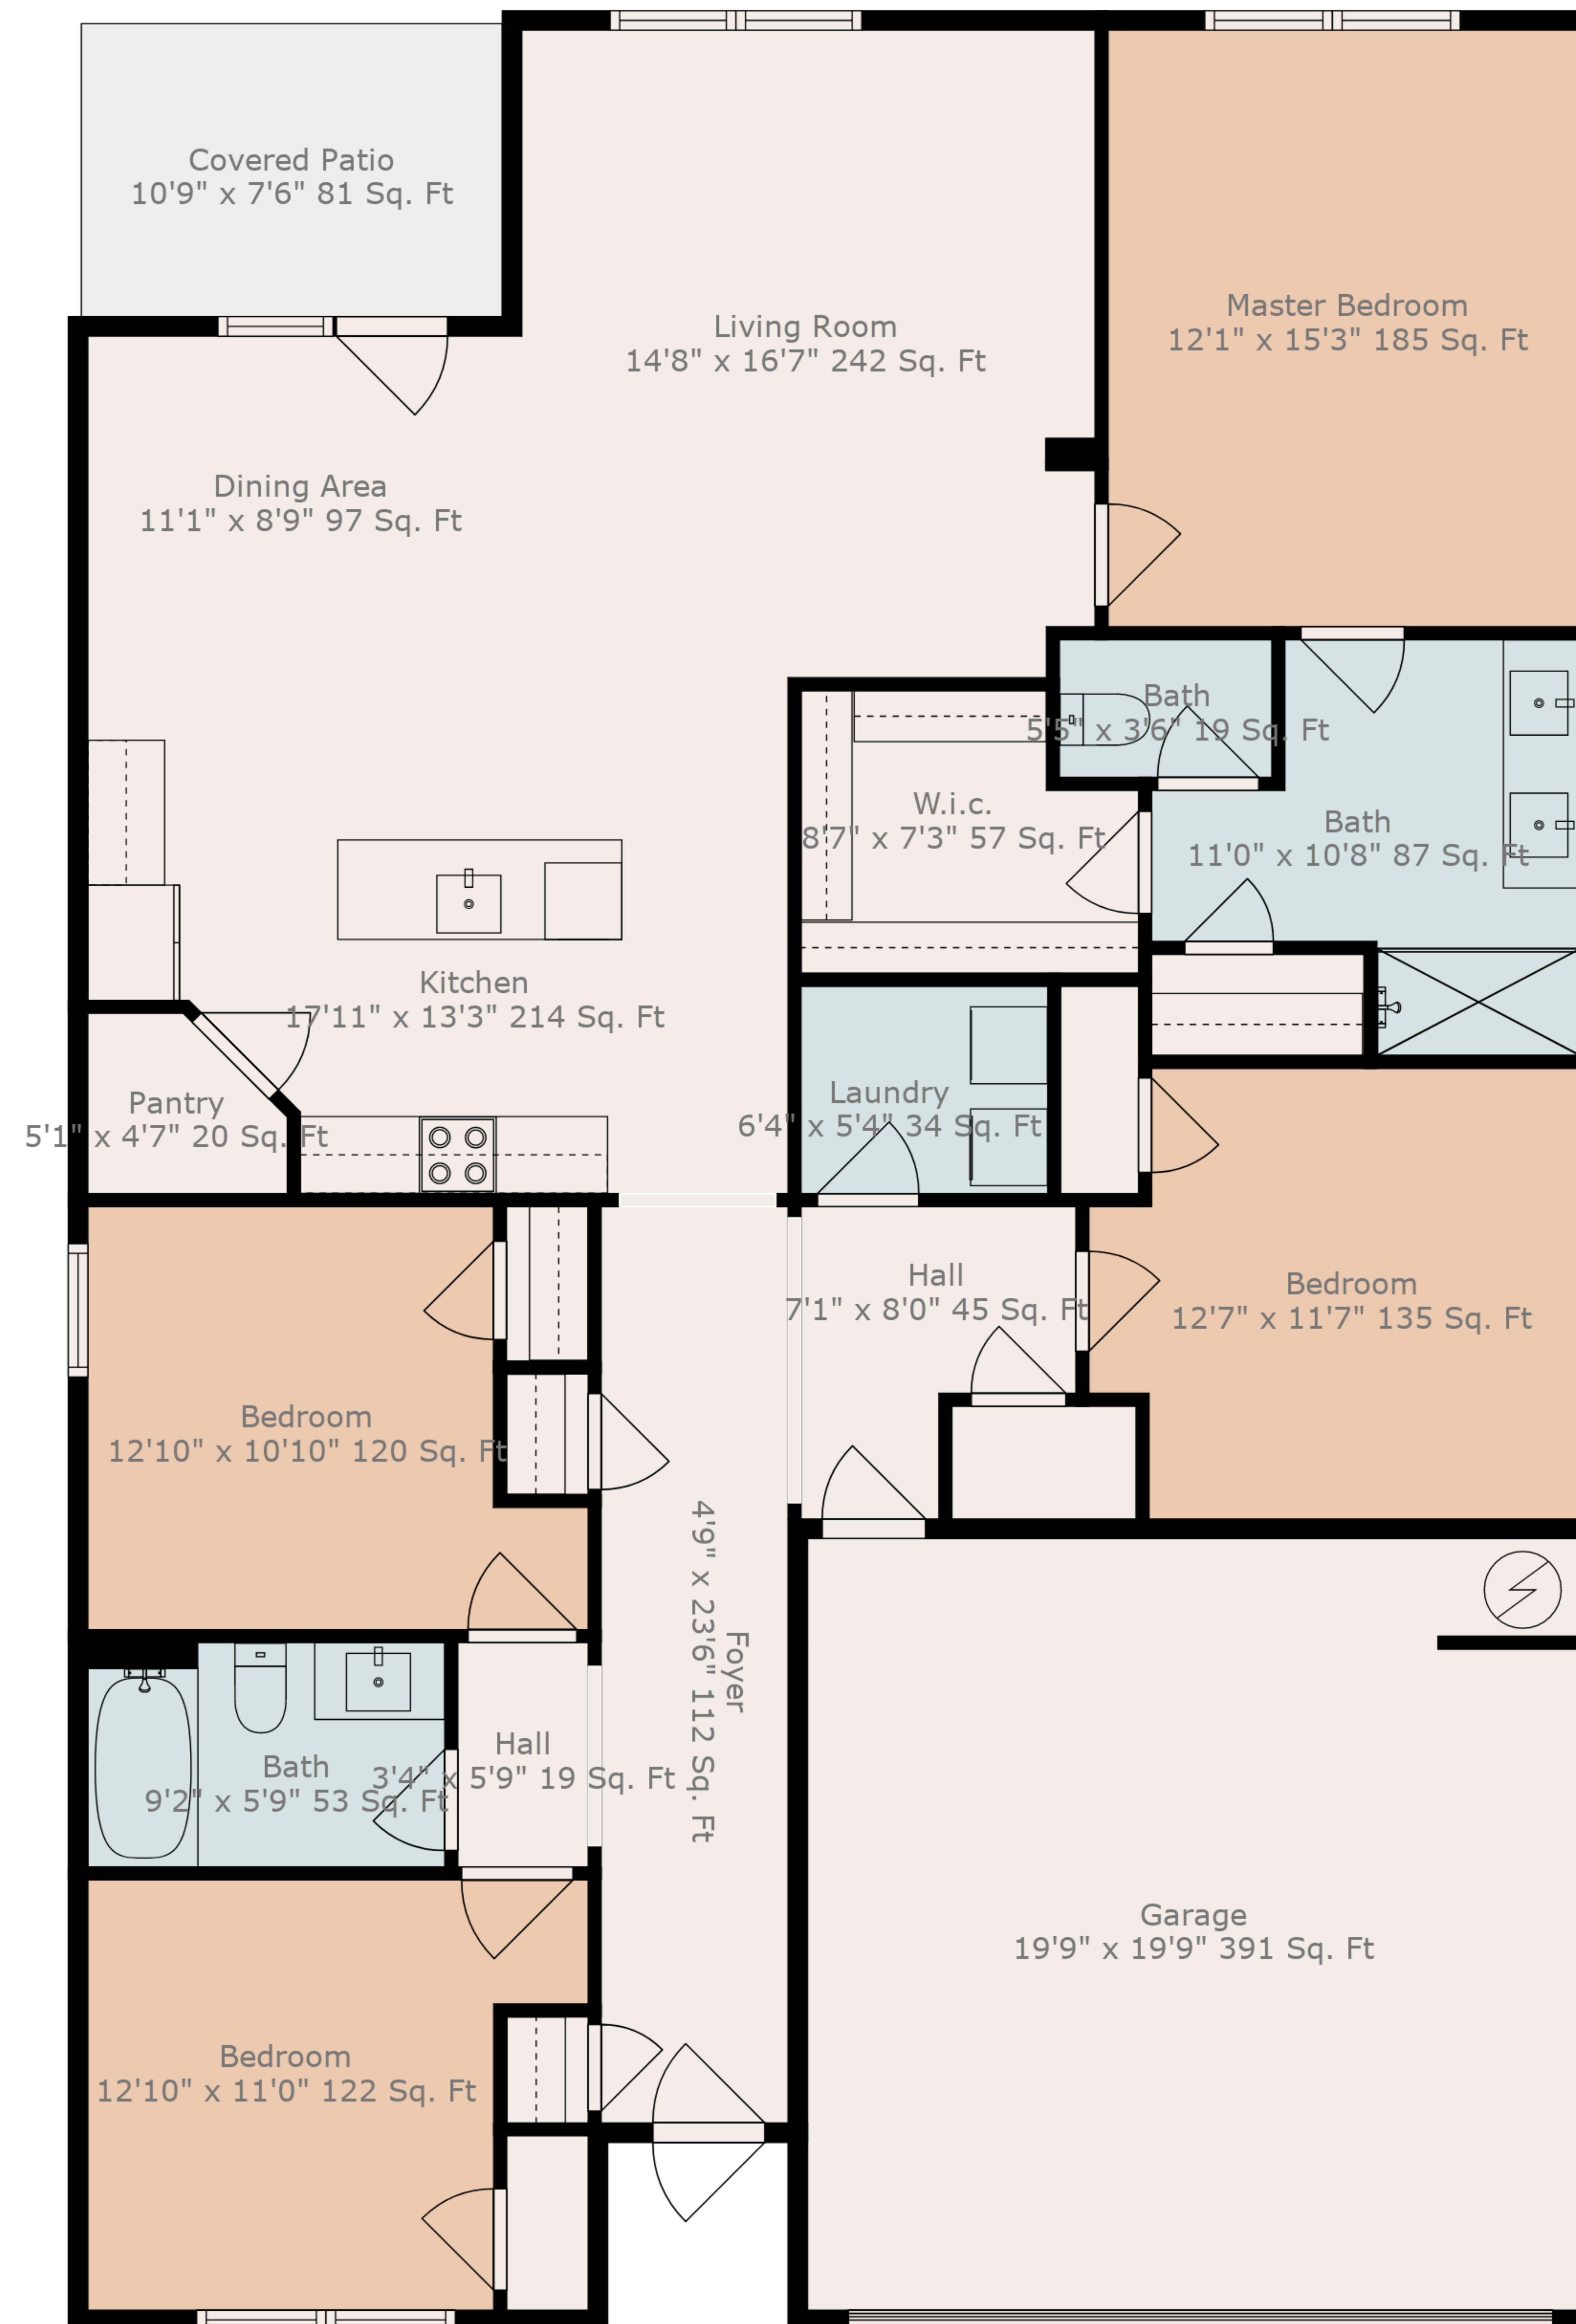

TOTAL: 1713 sq. ft

FLOOR 1: 1713 sq. ft

EXCLUDED AREAS: GARAGE: 391 sq. ft, COVERED PATIO: 81 sq. ft

TOTAL: 1713 sq. ft

FLOOR 1: 1713 sq. ft

EXCLUDED AREAS: GARAGE: 391 sq. ft, COVERED PATIO: 81 sq. ft