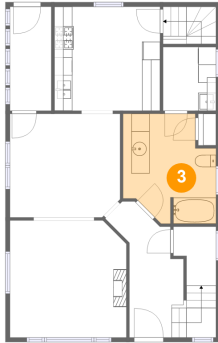

**5n638 Hanson Road, Lily Lake, Virgil, Kane County,
Illinois, United States, 60175**

3 Floor 2 - Bath

Dimensions: 9'4" x 12'2"
Area: 108 sq. ft
Counted as living area: Yes

Heated: Yes
Finished: Yes
Enclosed: Yes
Contiguous: Yes
Permitted: Yes
Wet space: Yes
Addition: No
Conversion: No