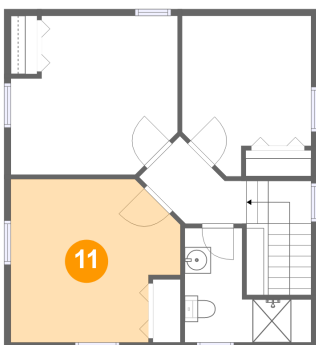

Dimensions: 5'10" x 7'1"
Area: 41 sq. ft
Counted as living area: Yes

Heated: Yes
Finished: Yes
Enclosed: Yes
Contiguous: Yes
Permitted: Yes
Wet space: No
Addition: No
Conversion: No

**5n638 Hanson Road, Lily Lake, Virgil, Kane County,
Illinois, United States, 60175**

9 Floor 3 - Bath

Dimensions: 8'0" x 8'8"
Area: 55 sq. ft
Counted as living area: Yes

Heated: Yes
Finished: Yes
Enclosed: Yes
Contiguous: Yes
Permitted: Yes
Wet space: Yes
Addition: No
Conversion: No

10 Floor 3 - Bedroom

Dimensions: 9'10" x 12'2"
Area: 102 sq. ft
Counted as living area: Yes

Heated: Yes
Finished: Yes
Enclosed: Yes
Contiguous: Yes
Permitted: Yes
Wet space: No
Addition: No
Conversion: No

11 Floor 3 - Primary Bedroom

Dimensions: 12'10" x 12'5"
Area: 141 sq. ft
Counted as living area: Yes

Heated: Yes
Finished: Yes
Enclosed: Yes
Contiguous: Yes
Permitted: Yes
Wet space: No
Addition: No
Conversion: No

**5n638 Hanson Road, Lily Lake, Virgil, Kane County,
Illinois, United States, 60175**