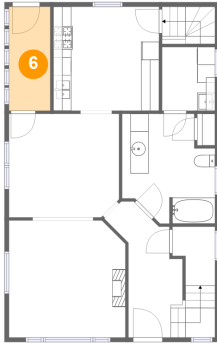

**5n638 Hanson Road, Lily Lake, Virgil, Kane County,
Illinois, United States, 60175**

6 Floor 2 - Entry

Dimensions: 4'7" x 11'6"
Area: 53 sq. ft
Counted as living area: Yes

Heated: Yes
Finished: Yes
Enclosed: Yes
Contiguous: Yes
Permitted: Yes
Wet space: No
Addition: No
Conversion: No