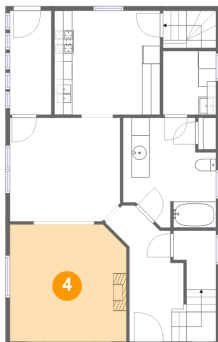

**5n638 Hanson Road, Lily Lake, Virgil, Kane County,
Illinois, United States, 60175**

Room dimensions

Floor 3

Total sqft: 615 Living area: 615

#		Dimensions	sqft	Counted as living area
9	Bath	8'0" x 8'8"	55 sq. ft	Yes
10	Bedroom	9'10" x 12'2"	102 sq. ft	Yes
11	Primary Bedroom	12'10" x 12'5"	141 sq. ft	Yes
12	Hall	7'5" x 6'1"	74 sq. ft	Yes
13	Bedroom	12'8" x 12'1"	137 sq. ft	Yes

5n638 Hanson Road, Lily Lake, Virgil, Kane County, Illinois, United States, 60175

1 Floor 1 - Basement

Dimensions: 21'3" x 36'7"
Area: 708 sq. ft
Counted as living area: No

Heated: No
Finished: No
Enclosed: Yes
Contiguous: Yes
Permitted: Yes
Wet space: No
Addition: No
Conversion: No

2 Floor 2 - Entry

Dimensions: 6'0" x 15'1"
Area: 127 sq. ft
Counted as living area: Yes

Heated: Yes
Finished: Yes
Enclosed: Yes
Contiguous: Yes
Permitted: Yes
Wet space: No
Addition: No
Conversion: No

**5n638 Hanson Road, Lily Lake, Virgil, Kane County,
Illinois, United States, 60175**

3 Floor 2 - Bath

Dimensions: 9'4" x 12'2"
Area: 108 sq. ft
Counted as living area: Yes

Heated: Yes
Finished: Yes
Enclosed: Yes
Contiguous: Yes
Permitted: Yes
Wet space: Yes
Addition: No
Conversion: No

4 Floor 2 - Living Room