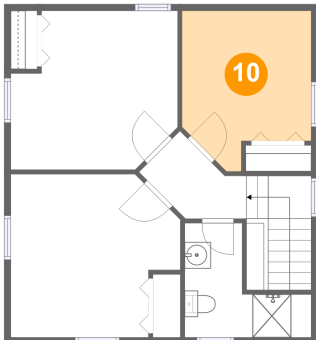

10 Floor 3 - Bedroom

Dimensions: 9'10" x 12'2"
Area: 102 sq. ft
Counted as living area: Yes

Heated: Yes
Finished: Yes
Enclosed: Yes
Contiguous: Yes
Permitted: Yes
Wet space: No
Addition: No
Conversion: No