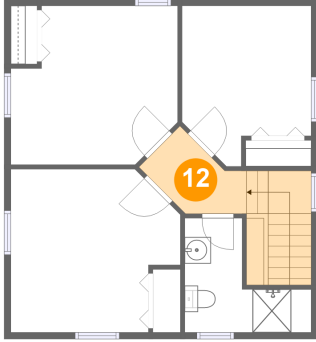

**5n638 Hanson Road, Lily Lake, Virgil, Kane County,
Illinois, United States, 60175**

12 Floor 3 - Hall

Dimensions: 7'5" x 6'1"
Area: 74 sq. ft
Counted as living area: Yes

Heated: Yes
Finished: Yes
Enclosed: Yes
Contiguous: Yes
Permitted: Yes
Wet space: No
Addition: No
Conversion: No