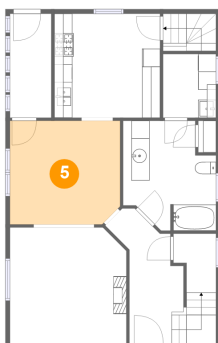

2 Floor 2 - Entry

Dimensions: 6'0" x 15'1"
Area: 127 sq. ft
Counted as living area: Yes

Heated: Yes
Finished: Yes
Enclosed: Yes
Contiguous: Yes
Permitted: Yes
Wet space: No
Addition: No
Conversion: No

**5n638 Hanson Road, Lily Lake, Virgil, Kane County,
Illinois, United States, 60175**

3 Floor 2 - Bath

Dimensions: 9'4" x 12'2"
Area: 108 sq. ft
Counted as living area: Yes

Heated: Yes
Finished: Yes
Enclosed: Yes
Contiguous: Yes
Permitted: Yes
Wet space: Yes
Addition: No
Conversion: No

4 Floor 2 - Living Room

Dimensions: 12'10" x 13'0"
Area: 164 sq. ft
Counted as living area: Yes

Heated: Yes
Finished: Yes
Enclosed: Yes
Contiguous: Yes
Permitted: Yes
Wet space: No
Addition: No
Conversion: No

5 Floor 2 - Dining Room

Dimensions: 12'2" x 11'5"
Area: 138 sq. ft
Counted as living area: Yes

Heated: Yes
Finished: Yes
Enclosed: Yes
Contiguous: Yes
Permitted: Yes
Wet space: No
Addition: No
Conversion: No

**5n638 Hanson Road, Lily Lake, Virgil, Kane County,
Illinois, United States, 60175**