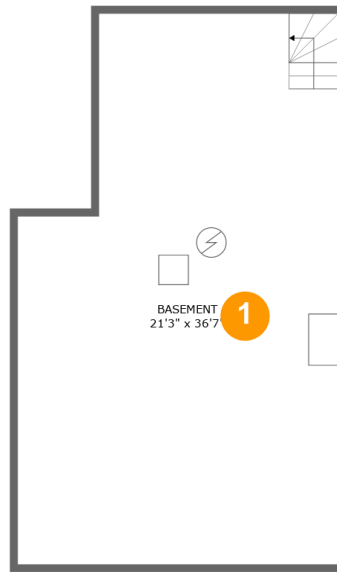

5n638 Hanson Road, Lily Lake, Virgil, Kane County, Illinois, United States, 60175

FLOOR 1

FLOOR 2

FLOOR 3

Property summary

 **0** Garages

 **3** Bedrooms

 **2** Bathrooms

 **0** Half baths

 **3** Floors

 **1,511** Gross living area sqft

 **2,278** Total sqft

**5n638 Hanson Road, Lily Lake, Virgil, Kane County,
Illinois, United States, 60175**

Room dimensions

Floor 1

Total sqft: 767

Living area: 0

#		Dimensions	sqft	Counted as living area
1	Basement	21'3" x 36'7"	708 sq. ft	No

5n638 Hanson Road, Lily Lake, Virgil, Kane County, Illinois, United States, 60175

Room dimensions

Floor 2

Total sqft: 896 Living area: 896

Dimensions: 12'10" x 12'5"
Area: 141 sq. ft
Counted as living area: Yes

Heated: Yes
Finished: Yes
Enclosed: Yes
Contiguous: Yes
Permitted: Yes
Wet space: No
Addition: No
Conversion: No

**5n638 Hanson Road, Lily Lake, Virgil, Kane County,
Illinois, United States, 60175**