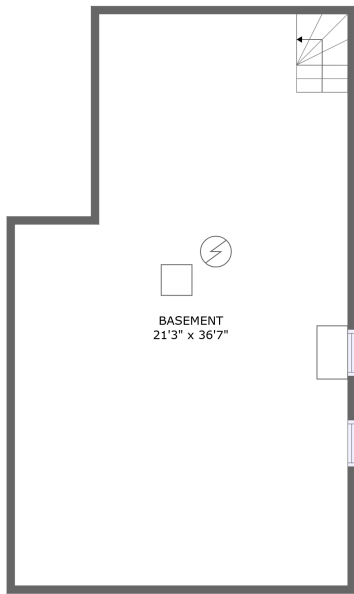

5n638 Hanson Road, Lily Lake, Virgil, Kane County, Illinois, United States, 60175

FLOOR 1