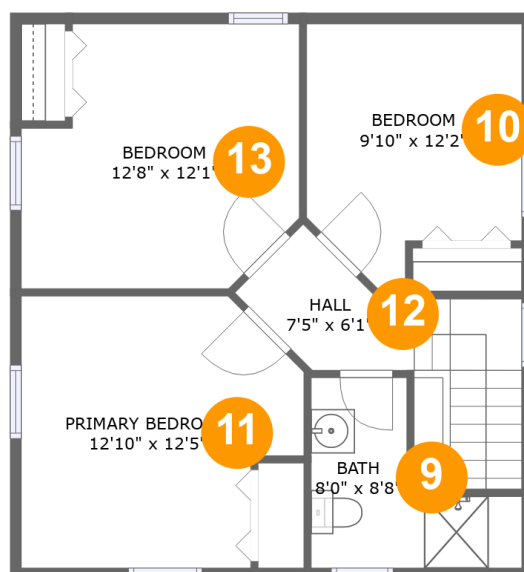

 **0** Half baths

 **3** Floors

 **1,511** Gross living area sqft

 **2,278** Total sqft

**5n638 Hanson Road, Lily Lake, Virgil, Kane County,
Illinois, United States, 60175**

Room dimensions

Floor 1

Total sqft: 767

Living area: 0

#		Dimensions	sqft	Counted as living area
1	Basement	21'3" x 36'7"	708 sq. ft	No

5n638 Hanson Road, Lily Lake, Virgil, Kane County, Illinois, United States, 60175

Room dimensions

Floor 2

Total sqft: 896 Living area: 896

**5n638 Hanson Road, Lily Lake, Virgil, Kane County,
Illinois, United States, 60175**

Room dimensions

Floor 3

Total sqft: 615 Living area: 615

#		Dimensions	sqft	Counted as living area
9	Bath	8'0" x 8'8"	55 sq. ft	Yes
10	Bedroom	9'10" x 12'2"	102 sq. ft	Yes
11	Primary Bedroom	12'10" x 12'5"	141 sq. ft	Yes
12	Hall	7'5" x 6'1"	74 sq. ft	Yes
13	Bedroom	12'8" x 12'1"	137 sq. ft	Yes

Dimensions: 12'10" x 12'5"
Area: 141 sq. ft
Counted as living area: Yes

Heated: Yes
Finished: Yes
Enclosed: Yes
Contiguous: Yes
Permitted: Yes
Wet space: No
Addition: No
Conversion: No

**5n638 Hanson Road, Lily Lake, Virgil, Kane County,
Illinois, United States, 60175**