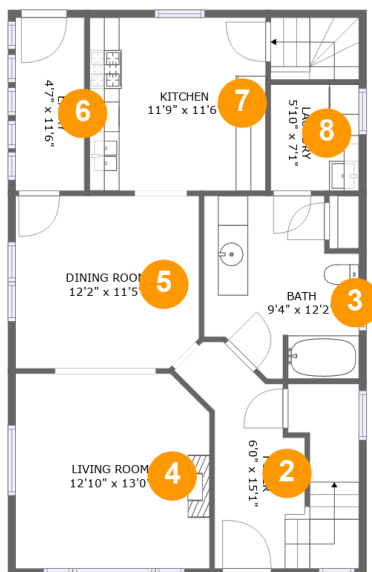

 **0** Half baths

 **3** Floors

 **1,511** Gross living area sqft

 **2,278** Total sqft

**5n638 Hanson Road, Lily Lake, Virgil, Kane County,
Illinois, United States, 60175**

Room dimensions

Floor 1

Total sqft: 767

Living area: 0

#		Dimensions	sqft	Counted as living area
1	Basement	21'3" x 36'7"	708 sq. ft	No

5n638 Hanson Road, Lily Lake, Virgil, Kane County, Illinois, United States, 60175

Room dimensions

Floor 2

Total sqft: 896 Living area: 896

#		Dimensions	sqft	Counted as living area
2	Entry	6'0" x 15'1"	127 sq. ft	Yes
3	Bath	9'4" x 12'2"	108 sq. ft	Yes
4	Living Room	12'10" x 13'0"	164 sq. ft	Yes
5	Dining Room	12'2" x 11'5"	138 sq. ft	Yes
6	Entry	4'7" x 11'6"	53 sq. ft	Yes
7	Kitchen	11'9" x 11'6"	135 sq. ft	Yes
8	Utility	5'10" x 7'1"	41 sq. ft	Yes

Dimensions: 12'10" x 12'5"
Area: 141 sq. ft
Counted as living area: Yes

Heated: Yes
Finished: Yes
Enclosed: Yes
Contiguous: Yes
Permitted: Yes
Wet space: No
Addition: No
Conversion: No

**5n638 Hanson Road, Lily Lake, Virgil, Kane County,
Illinois, United States, 60175**