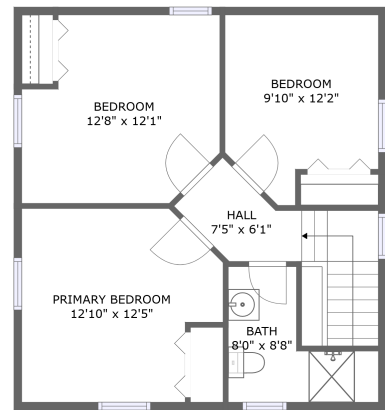

FLOOR 3

Property summary

0 Garages

3 Bedrooms

2 Bathrooms

0 Half baths

3 Floors

1,511 Gross living area sqft

2,278 Total sqft