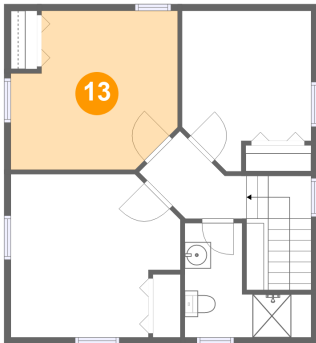

Dimensions: 9'10" x 12'2"
Area: 102 sq. ft
Counted as living area: Yes

Heated: Yes
Finished: Yes
Enclosed: Yes
Contiguous: Yes
Permitted: Yes
Wet space: No
Addition: No
Conversion: No

11 Floor 3 - Primary Bedroom

Dimensions: 12'10" x 12'5"
Area: 141 sq. ft
Counted as living area: Yes

Heated: Yes
Finished: Yes
Enclosed: Yes
Contiguous: Yes
Permitted: Yes
Wet space: No
Addition: No
Conversion: No

**5n638 Hanson Road, Lily Lake, Virgil, Kane County,
Illinois, United States, 60175**

12 Floor 3 - Hall

Dimensions: 7'5" x 6'1"
Area: 74 sq. ft
Counted as living area: Yes

Heated: Yes
Finished: Yes
Enclosed: Yes
Contiguous: Yes
Permitted: Yes
Wet space: No
Addition: No
Conversion: No

13 Floor 3 - Bedroom

Dimensions: 12'8" x 12'1"
Area: 137 sq. ft
Counted as living area: Yes

Heated: Yes
Finished: Yes
Enclosed: Yes
Contiguous: Yes
Permitted: Yes
Wet space: No
Addition: No
Conversion: No