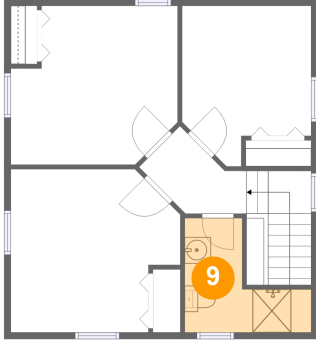

**5n638 Hanson Road, Lily Lake, Virgil, Kane County,
Illinois, United States, 60175**

9 Floor 3 - Bath

Dimensions: 8'0" x 8'8"
Area: 55 sq. ft
Counted as living area: Yes

Heated: Yes
Finished: Yes
Enclosed: Yes
Contiguous: Yes
Permitted: Yes
Wet space: Yes
Addition: No
Conversion: No