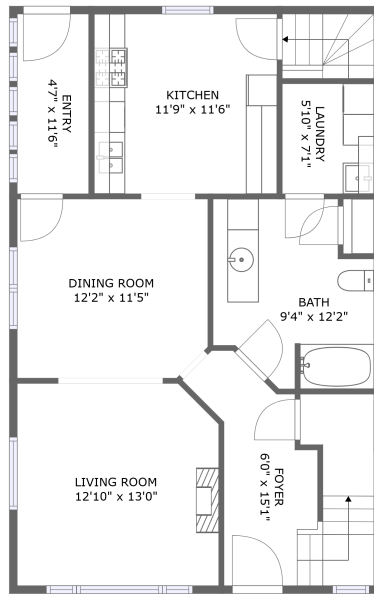

5n638 Hanson Road, Lily Lake, Virgil, Kane County, Illinois, United States, 60175

FLOOR 2

Property summary

0 Garages

3 Bedrooms

2 Bathrooms

0 Half baths

3 Floors

1,511 Gross living area sqft

2,278 Total sqft