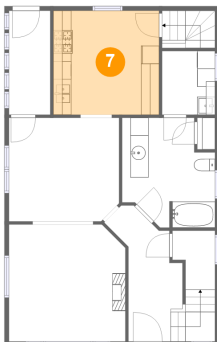

Dimensions: 12'2" x 11'5"
Area: 138 sq. ft
Counted as living area: Yes

Heated: Yes
Finished: Yes
Enclosed: Yes
Contiguous: Yes
Permitted: Yes
Wet space: No
Addition: No
Conversion: No

**5n638 Hanson Road, Lily Lake, Virgil, Kane County,
Illinois, United States, 60175**

6 Floor 2 - Entry

Dimensions: 4'7" x 11'6"
Area: 53 sq. ft
Counted as living area: Yes

Heated: Yes
Finished: Yes
Enclosed: Yes
Contiguous: Yes
Permitted: Yes
Wet space: No
Addition: No
Conversion: No

7 Floor 2 - Kitchen