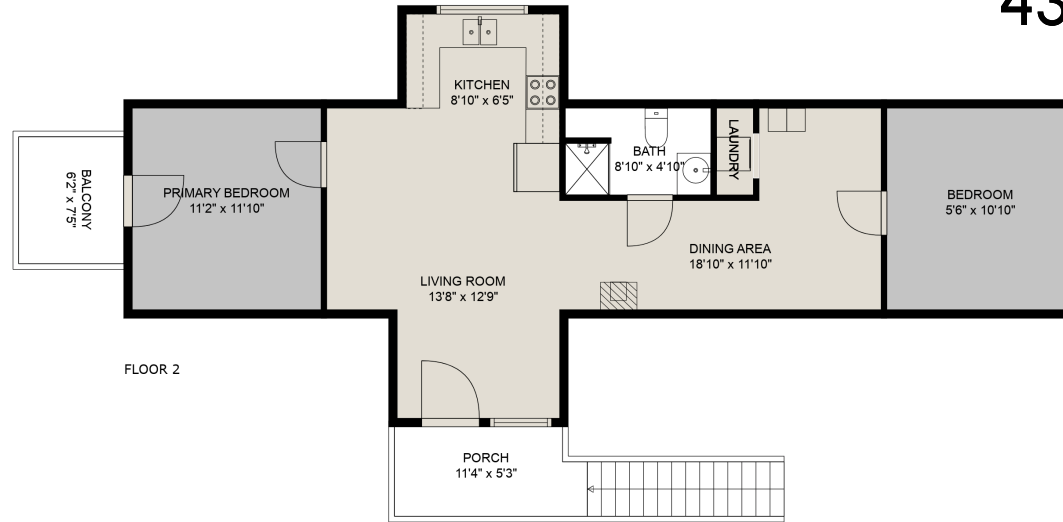

Estimated Areas:

Carriage House: 839 sq. ft

Shop: 1381 sq. ft

Total: 2220 Sq. Ft

Estimated Areas:

Carriage House: 839 sq. ft

Shop: 1381 sq. ft

Total: **2220** Sq. Ft

Estimated Areas:
Carriage House: 839 sq. ft
Shop: 1381 sq. ft
Total: 2220 Sq. Ft