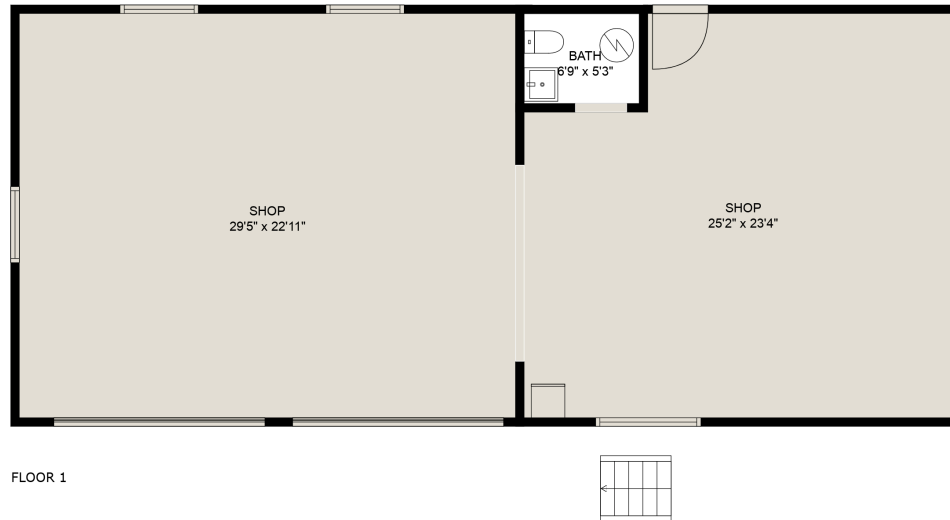

Estimated Areas:

Carriage House: 839 sq. ft

Shop: 1381 sq. ft

Total: 2220 Sq. Ft

Estimated Areas:

Carriage House: 839 sq. ft

Shop: 1381 sq. ft

Total: **2220** Sq. Ft

Estimated Areas:
Carriage House: 839 sq. ft
Shop: 1381 sq. ft
Total: 2220 Sq. Ft