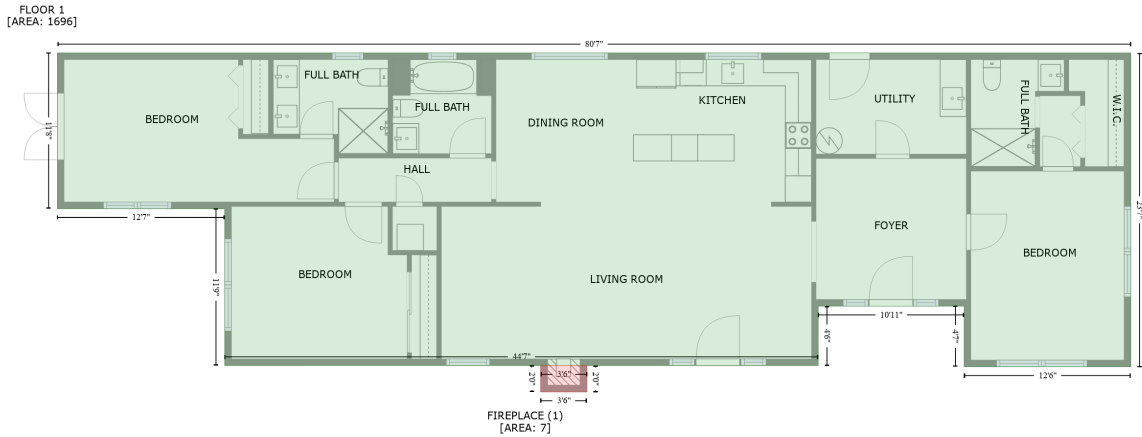

52 Citrus Avenue, Dunedin Marina, Dunedin, Pinellas County, Florida, United States, 34698

Gross Living Area: 1696 sq. ft

Space	Area (sq. ft)	Calculation
FLOOR 1 (Living area)	1696	Coordinate Polygon Area Algorithm using inches $-((1035.2 + 1035.2) * (60 - 343) + (1035.2 + 885) * (343 - 343) + (885 + 885) * (343 - 288.3) + (885 + 753.6) * (288.3 - 288.3) + (753.6 + 753.6) * (288.3 - 341.8) + (753.6 + 219) * (341.8 - 341.8) + (219 + 219) * (341.8 - 200.4) + (219 + 68.3) * (200.4 - 200.4) + (68.3 + 68.3) * (200.4 - 60) + (68.3 + 1035.2) * (60 - 60)) * 0.5 + 0.00694$
FIREPLACE (Non-living area)	7	$-((545.3 + 545.3) * (341.8 - 365.6) + (545.3 + 503.6) * (365.6 - 365.6) + (503.6 + 503.6) * (365.6 - 341.8) + (503.6 + 545.3) * (341.8 - 341.8)) * 0.5 + 0.00694$